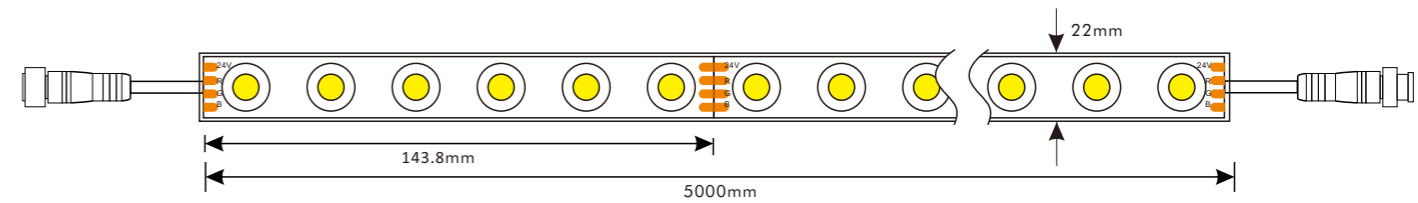

Item#	Description
2PCN-2211-004	Aluminum cilpsfor for 2211 Wall washer 20mm
2PCN-2211-005	Aluminum channel for for 2211 Wall washer, one meter