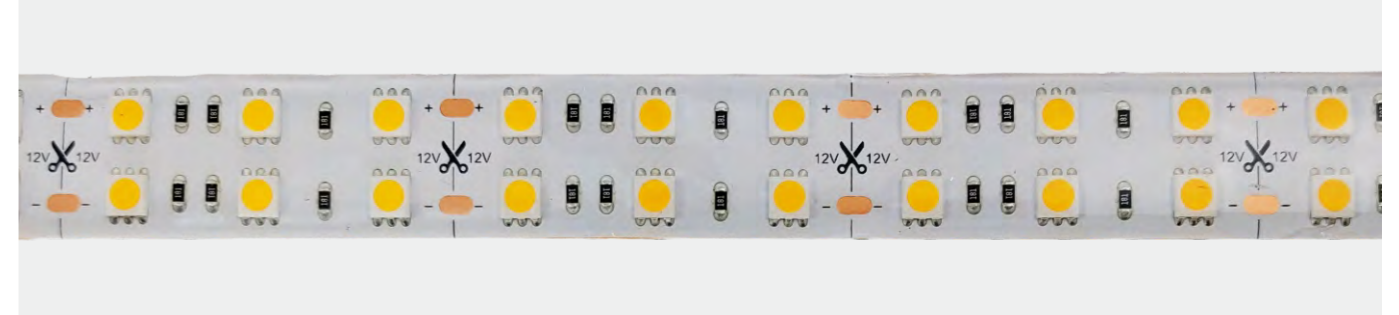

5050 20 MM 120LED WHITE

Model Number	Voltage (dc v)	Power (w)	LED Qty (pcs)	Lumens (lm/m)	Efficacy (lm/W)	CCT&Color (K)	CRI	Cutting unit (mm)	Beam Angle (o)
S20WXX-505027-012CV-120D-MY3	12	24	120	1920	80	2700	80/90	50	120
S20WXX-505030-012CV-120D-MY3	12	24	120	2040	85	3000	80/90	50	120
S20WXX-505040-012CV-120D-MY3	12	24	120	2160	90	4000	80/90	50	120
S20WXX-505060-024CV-120D-MY3	12	24	120	2040	85	6000	80/90	50	120

*The strip light will come with 5 meters /reel
*All the data above is just for reference under IP20. it is different with IP65, IP66, IP67, IP68