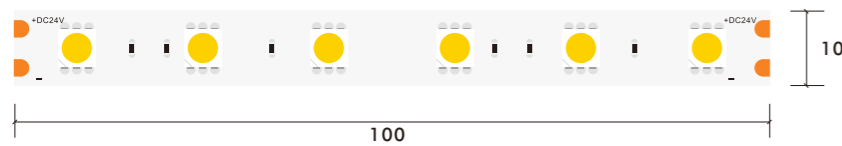

Model Number	Voltage (dc v)	Power (w)	LED Qty (pcs)	Lumens (lm/m)	Efficacy (lm/W)	CCT&Color (K)	CRI	Cutting unit (mm)	Beam Angle (o)
S10WXX-505027-024CV-060S-MY3	24	14.4	60	1152	80	2700	80/90	100	120
S10WXX-505030-024CV-060S-MY3	24	14.4	60	1224	85	3000	80/90	100	120
S10WXX-505040-024CV-060S-MY3	24	14.4	60	1296	90	4000	80/90	100	120
S10WXX-505060-024CV-060S-MY3	24	14.4	60	1224	85	6000	80/90	100	120

*The strip light will come with 5 meters /reel
*All the data above is just for reference under IP20. it is different with IP65, IP66, IP67, IP68