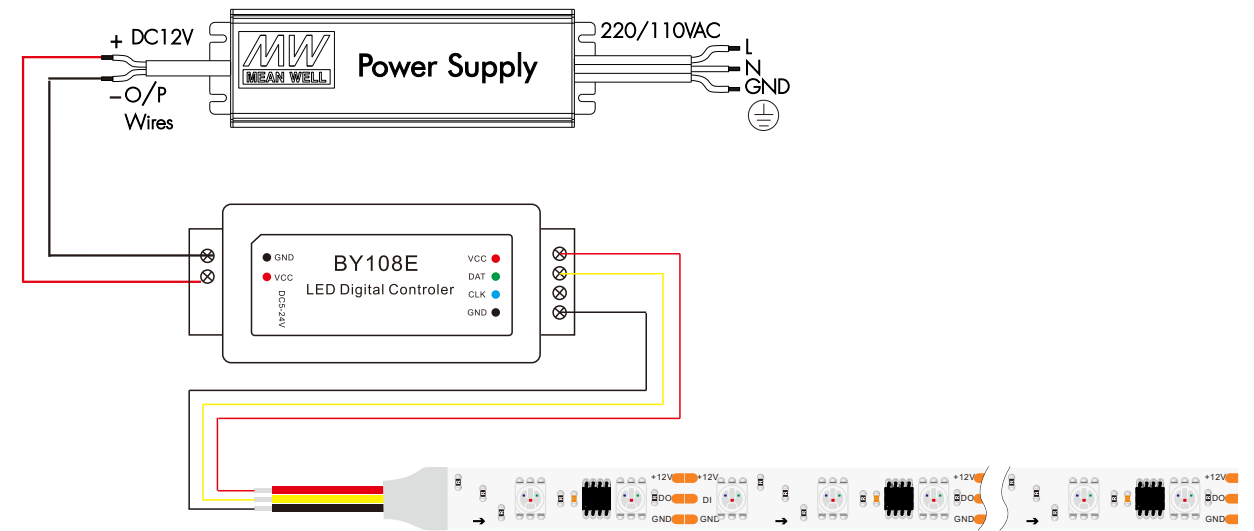

Built-in IC was packed inside LED, one IC is controlled separately as one pixel in running strip light.

VCC: 5V, 12V, 24V is optional  
DI: main data Input  
BI: sub data input  
GND: the Ground

Unlike normal strip light, the digital strip will run as arrow direction. It will not work if reverse

# DIGITAL STRIP LIGHT SYSTEM

STRIP LIGHT SOLUTION

CONTROLLER SOLUTION

LED DRIVER SOLUTION

## HOW TO CONNECT THEM?

Programmable controller

All strip in one port will be connected in series  
Each 5 meter need power feed

Non-Programmable controller