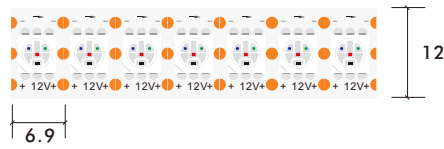

SK6812

Model Number	Voltage (dc v)	Power (w)	LED Qty (pcs)	Lumens (lm/m)	Efficacy (lm/W)	CCT&Color (K)	CRI	Cutting unit (mm)	Beam Angle (o)
S12WXX-5050TC-005AD-144S-MY3-3X144	5	24	144	N/A	N/A	RGB	80/90	6.9	120

*The strip light will come with 5 meters /reel
*All the data above is just for reference under IP20. it is different with IP65, IP66, IP67, IP68