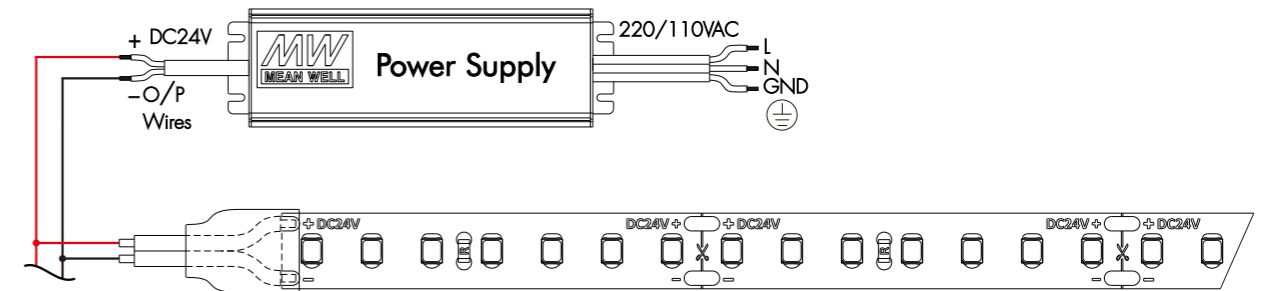

STANDARD STRIP LIGHT

SINGLE COLOR

PROJECT GUILD LINE

On and off