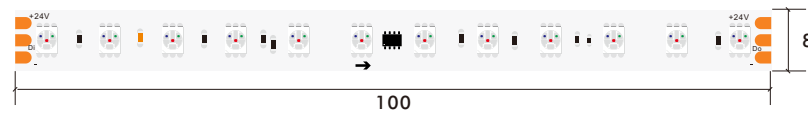

FW1903PE

WS2811

12V DC	20 Pixel	3 Line	8mm 2835 120LED RGB Color 20pixels Digital Strip						
Model Number	Voltage (dc v)	Power (w)	LED Qty (pcs)	Lumens (lm/m)	Efficacy (lm/W)	CCT&Color (K)	CRI	Cutting unit (mm)	Beam Angle (o)
S08WXX-2835TC-012AD-120S-MY3-3X20	12	10	120	N/A	N/A	RGB	80/90	50	120

*The strip light will come with 5 meters /reel
*All the data above is just for reference under IP20. it is different with IP65, IP66, IP67, IP68