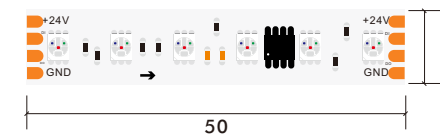

2835 RGB COLOR 8/10 MM 120LED DIGITAL STRIP

FW1903PE

WS2811

12V DC	20 Pixel	3 Line	8mm 2835 120LED RGB Color 20pixels Digital Strip						
Model Number	Voltage (dc v)	Power (w)	LED Qty (pcs)	Lumens (lm/m)	Efficacy (lm/W)	CCT&Color (K)	CRI	Cutting unit (mm)	Beam Angle (o)
S08WXX-2835TC-012AD-120S-MY3-3X20	12	10	120	N/A	N/A	RGB	80/90	50	120

*The strip light will come with 5 meters /reel
*All the data above is just for reference under IP20. it is different with IP65, IP66, IP67, IP68

FW1903P

24V DC	10 Pixel	3 Line	8mm 2835 120LED RGB Color 10pixels Digital Strip						
Model Number	Voltage (dc v)	Power (w)	LED Qty (pcs)	Lumens (lm/m)	Efficacy (lm/W)	CCT&Color (K)	CRI	Cutting unit (mm)	Beam Angle (o)
S08WXX-2835TC-024AD-120S-MY3-3X10	24	11.5	120	N/A	N/A	RGB	80/90	100	120

*The strip light will come with 5 meters /reel
*All the data above is just for reference under IP20. it is different with IP65, IP66, IP67, IP68

FW1903P

24V DC	20 Pixel	3 Line	8mm 2835 120LED RGB Color 20pixels Digital Strip						
Model Number	Voltage (dc v)	Power (w)	LED Qty (pcs)	Lumens (lm/m)	Efficacy (lm/W)	CCT&Color (K)	CRI	Cutting unit (mm)	Beam Angle (o)
S08WXX-2835TC-024AD-120S-MY3-3X20	24	15	120	N/A	N/A	RGB	80/90	100	120

*The strip light will come with 5 meters /reel
*All the data above is just for reference under IP20. it is different with IP65, IP66, IP67, IP68

TM1934

12V DC	20 Pixel	4 Line	10mm 2835 120LED RGB Color 20pixels Digital Strip						
Model Number	Voltage (dc v)	Power (w)	LED Qty (pcs)	Lumens (lm/m)	Efficacy (lm/W)	CCT&Color (K)	CRI	Cutting unit (mm)	Beam Angle (o)
S10WXX-2835TC-012AD-120S-MY3-4X20	24	11	120	N/A	N/A	RGB	80/90	50	120

*The strip light will come with 5 meters /reel
*All the data above is just for reference under IP20. it is different with IP65, IP66, IP67, IP68

TM1934