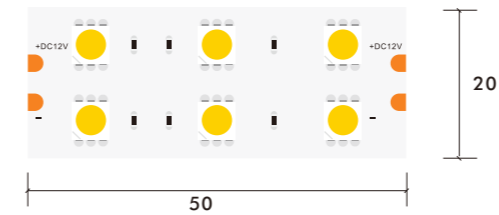

5050 20 MM 120LED WHITE

Model Number	Voltage (dc v)	Power (w)	LED Qty (pcs)	Lumens (lm/m)	Efficacy (lm/W)	CCT&Color (K)	CRI	Cutting unit (mm)	Beam Angle (o)
S20WXX-505027-012CV-120D-MY3	12	24	120	1920	80	2700	80/90	50	120
S20WXX-505030-012CV-120D-MY3	12	24	120	2040	85	3000	80/90	50	120
S20WXX-505040-012CV-120D-MY3	12	24	120	2160	90	4000	80/90	50	120
S20WXX-505060-024CV-120D-MY3	12	24	120	2040	85	6000	80/90	50	120

*The strip light will come with 5 meters /reel
*All the data above is just for reference under IP20. it is different with IP65, IP66, IP67, IP68