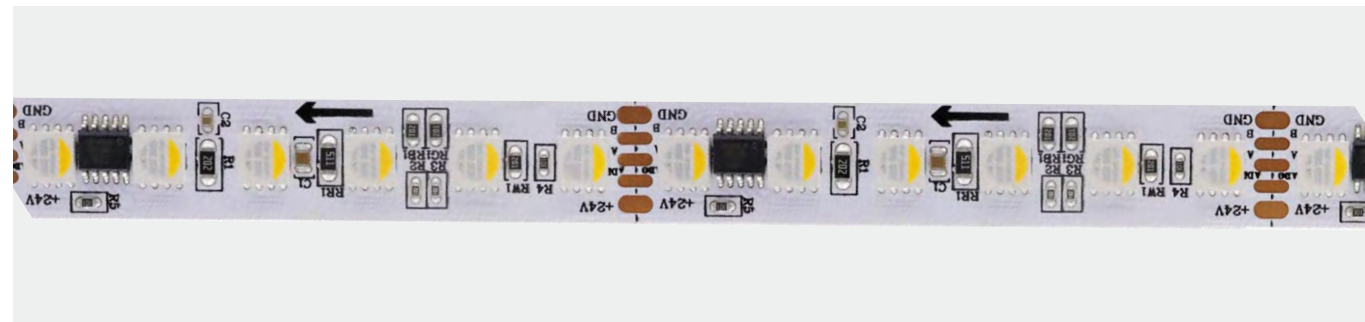

5050 RGBW COLOR 12MM 96LED DMX STRIP