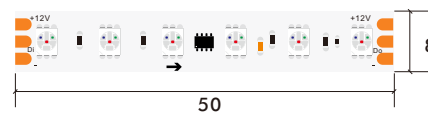

2835 RGB COLOR 8/10 MM 120LED DIGITAL STRIP