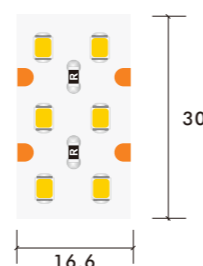

24V DC 20mm 2835 276LED Single Color LED Strip

Model Number	Voltage (dc v)	Power (w)	LED Qty (pcs)	Lumens (lm/m)	Efficacy (lm/W)	CCT&Color (K)	CRI	Cutting unit (mm)	Beam Angle (o)
S20WXX-283527-024CV-276T-MY3	24	24	276	2040	85	2700	80/90	21.4	120
S20WXX-283530-024CV-276T-MY3	24	24	276	2160	90	3000	80/90	21.4	120
S20WXX-283540-024CV-276T-MY3	24	24	276	2280	95	4000	80/90	21.4	120
S20WXX-283560-024CV-276T-MY3	24	24	276	2160	90	6000	80/90	21.4	120

*The strip light will come with 5 meters /reel
*All the data above is just for reference under IP20. it is different with IP65, IP66, IP67, IP68

2835 30 MM 360LED WHITE

NEW