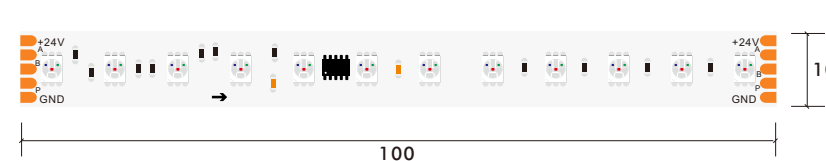

UCS512H4L

10mm 2835 120LED RGB Color 20pixels Dmx Strip

Model Number	Voltage (dc v)	Power (w)	LED Qty (pcs)	Lumens (lm/m)	Efficacy (lm/W)	CCT&Color (K)	CRI	Cutting unit (mm)	Bean Angle (o)
S10WXX-2835TC-024DMX-120S-MY3-5X20	24	14	120	N/A	N/A	RGB	N/A	50	120

*The strip light will come with 5 meters /reel
*All the data above is just for reference under IP20. it is different with IP65, IP66, IP67, IP68