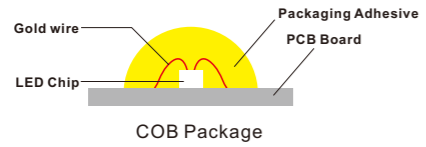

What is COB ?

COB is the abbreviation of the Chip On Board. It means to directly pack the chip on the circuit board. It is a kind of LED integrated package technology