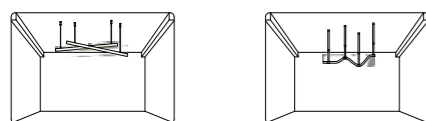

Vertical Pending   Surface mounting at one end   Surface mounting at Both ends   Surface mounting for shapes   Round combination pending

2PCN-D25-001A   2PCN-D25-002B

Horizontal Pending   Horizontal Pending for shapes