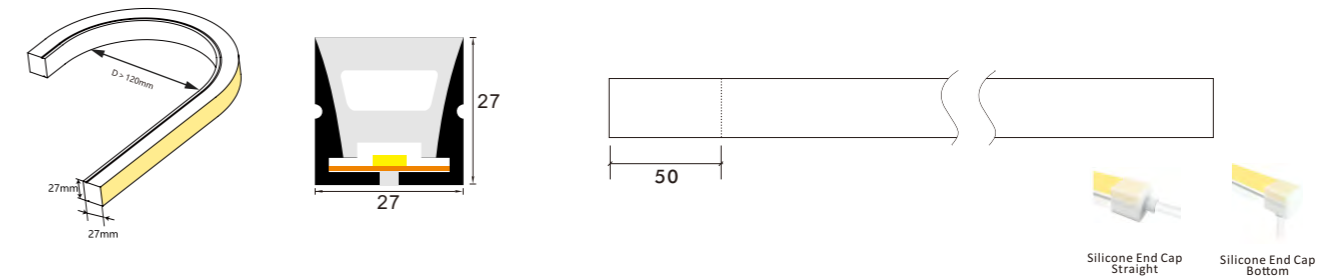

T2020

24V DC

Top Bend 20*20mm Neon flex

Model Number	Voltage (dc v)	Power (w)	LED Qty (pcs)	Lumens (lm/m)	Efficacy (lm/W)	CCT&Color (K)	CRI	Cutting unit (mm)	Beam Angle (o)
N10W67-2835XX-024CV-140S-MY3-T2020	24	14	140	660	55	WHITE	80/90	50	120
N10W67-2835XX-024CV-168S-MY3-T2020MC	24	14	168	620	45	WHITE	80/90	11.9	120
N10W67-2216TW-024CV-240S-MY3-T2020	24	16	240	574	41	CCT	90	50	120
N10W67-2835TC-024CV-168S-MY3-T2020	24	16	168	N/A	N/A	RGB	N/A	35.7	120
N10W67-5050FC-024CV-096S-MY3-T2020	24	20	96	N/A	N/A	RGBW	N/A	62.5	120
N10W67-5050MC-024AD-084S-MY3-T2020	24	15	84	N/A	N/A	RGBW SPI	N/A	71.4	120
N10W67-5050MC-024CV-096DMX-MY3-T2020	24	20	96	N/A	N/A	RGBW DMX	N/A	62.5	120

Optional Accessories

Item#	Description
2PCN-2020-001	Silicone material, for 20*20mm end cap with hole for wire, come out in strange
2PCN-2020-002	Silicone material, for 20*20mm end cap with hole for wire, come out from side
2PCN-2020-003	Silicone material, for 20*20mm end cap without hole
2PCN-2020-004	Aluminum clips, 2mm length
2PCN-2020-005	Aluminum channel for 20*20mm one meter length
2PCN-2020-006	Flexible Aluminum channel for 20*20mm one meter length

T2727

24V DC

Top Bend 27*27mm Neon flex

Model Number	Voltage (dc v)	Power (w)	LED Qty (pcs)	Lumens (lm/m)	Efficacy (lm/W)	CCT&Color (K)	CRI	Cutting unit (mm)	Beam Angle (o)
N15W67-283527-024CV-140S-MY3-T1515	24	14	140	560	40	2700	80/90	50	120
N15W67-283527-024CV-140S-MY3-T1515	24	14	140	630	45	3000	80/90	50	120
N15W67-283527-024CV-140S-MY3-T1515	24	14	140	770	55	4000	80/90	50	120
N15W67-283527-024CV-140S-MY3-T1515	24	14	140	630	45	6000	80/90	50	120

*The neon flex will come with 5 meters /reel
*Customization will be accepted, like voltage, power, and color.