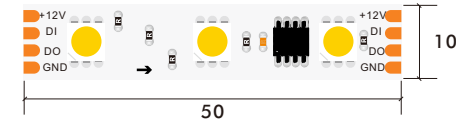

5050 WHITE COLOR 10 MM 60LED DIGITAL

WS2811

UCS1903

12V DC 20 Pixel 3 Line 10mm 5050 60LED White Color 20pixels Digital Strip

Model Number	Voltage (dc v)	Power (w)	LED Qty (pcs)	Lumens (lm/m)	Efficacy (lm/W)	CCT&Color (K)	CRI	Cutting unit (mm)	Bean Angle (o)
S10WXX-505027-012AD-060S-MY3-3X20	12	12	60	1152	80	2700	80/90	50	120
S10WXX-505030-012AD-060S-MY3-3X20	12	12	60	1224	85	3000	80/90	50	120
S10WXX-505040-012AD-060S-MY3-3X20	12	12	60	1296	90	4000	80/90	50	120
S10WXX-505060-012AD-060S-MY3-3X20	12	12	60	1224	85	6000	80/90	50	120

*The strip light will come with 5 meters /reel
*All the data above is just for reference under IP20. it is different with IP65, IP66, IP67, IP68

WS2811

UCS1903

24V DC 10 Pixel 3 Line 10mm 5050 60LED White Color 10pixels Digital Strip

Model Number	Voltage (dc v)	Power (w)	LED Qty (pcs)	Lumens (lm/m)	Efficacy (lm/W)	CCT&Color (K)	CRI	Cutting unit (mm)	Bean Angle (o)
S10WXX-505027-024AD-060S-MY3-3X10	24	12	60	1152	80	2700	80/90	100	120
S10WXX-505030-024AD-060S-MY3-3X10	24	12	60	1224	85	3000	80/90	100	120
S10WXX-505040-024AD-060S-MY3-3X10	24	12	60	1296	90	4000	80/90	100	120
S10WXX-505060-024AD-060S-MY3-3X10	24	12	60	1224	85	6000	80/90	100	120

*The strip light will come with 5 meters /reel
*All the data above is just for reference under Ip20. it is different with Ip65, Ip66, Ip67, IP68

TM1934