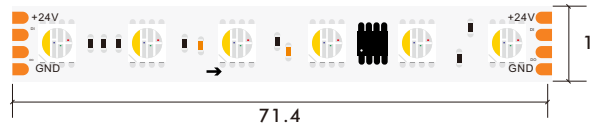

TM1824P

24V DC 14 Pixel 3 Line

10mm 5050 60LED RGBW Color 14pixels Digital Strip

Model Number	Voltage (dc v)	Power (w)	LED Qty (pcs)	Lumens (lm/m)	Efficacy (lm/W)	CCT&Color (K)	CRI	Cutting unit (mm)	Bean Angle (o)
S10WXX-5050MC-024AD-084S-MY3-3X14	24	14	84	N/A	N/A	RGBW	80/90	71.4	120

*The strip light will come with 5 meters /reel
*All the data above is just for reference under IP20. it is different with IP65, IP66, IP67, IP68