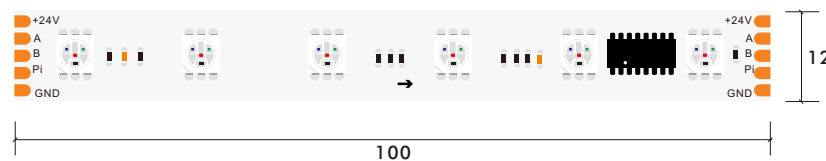

UCS512C4 UCS512H4L

12mm 5050 60LED RGB Color 20pixels Dmx Strip

Model Number	Voltage (dc v)	Power (w)	LED Qty (pcs)	Lumens (lm/m)	Efficacy (lm/W)	CCT&Color (K)	CRI	Cutting unit (mm)	Bean Angle (o)
S12WXX-5050TC-012DMX-060S-MY3-5X20	12	14.4	60	N/A	N/A	RGB	N/A	50	120

*The strip light will come with 5 meters /reel
*All the data above is just for reference under IP20. it is different with IP65, IP66, IP67, IP68