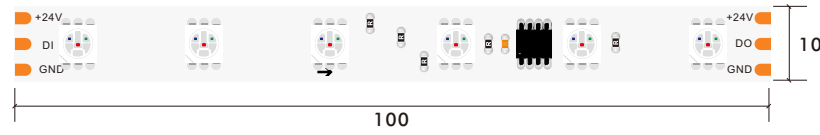

WS2811

UCS1903

24V DC	10 Pixel	3 Line	10mm 5050 60LED RGB Color 10pixels Digital Strip							
Model Number	Voltage (dc v)	Power (w)	LED Qty (pcs)	Lumens (lm/m)	Efficacy (lm/W)	CCT&Color (K)	CRI	Cutting unit (mm)	Bean Angle (o)	
S10WXX-5050TC-024AD-060S-MY3-3X10	24	14.4	60	N/A	N/A	RGB	80/90	100	120	

*The strip light will come with 5 meters /reel
*All the data above is just for reference under IP20. it is different with IP65, IP66, IP67, IP68