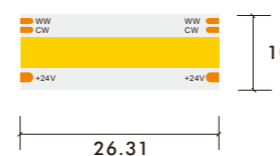

24V DC 10mm 608Chip/M CCT Color COB Strip

Model Number	Voltage (dc v)	Power (w)	LED Qty (pcs)	Lumens (lm/m)	Efficacy (lm/W)	CCT&Color (K)	CRI	Cutting unit (mm)	Beam Angle (o)
S10W20-FCOBTW-024CV-608S-MY3	24	16	608	1880	90	CCT	90	26.31	180

*The strip light will come with 5 meters /reel
*All the data above is just for reference under IP20. it is different with IP65, IP66, IP67, IP68