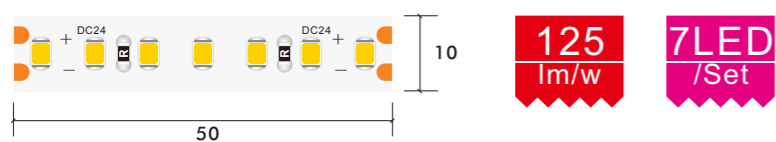

# HIGH EFFICACY STRIP

HIGH EFFICACY

HIGH EFFICACY STRIP LIGHT

2835 8/10 MM 140LED WHITE

**24V DC 8mm 2835 140LED Single Color LED Strip**

Model Number	Voltage (dc v)	Power (w)	LED Qty (pcs)	Lumens (lm/m)	Efficacy (lm/W)	CCT&Color (K)	CRI	Cutting unit (mm)	Beam Angle (o)
S08WXX-283527-024CV-140S-MY3-HF	24	12	140	1320	110	2700	80/90	50	120
S08WXX-283530-024CV-140S-MY3-HF	24	12	140	1440	120	3000	80/90	50	120
S08WXX-283540-024CV-140S-MY3-HF	24	12	140	1500	125	4000	80/90	50	120
S08WXX-283560-024CV-140S-MY3-HF	24	12	140	1440	120	6000	80/90	50	120

\*The strip light will come with 5 meters /reel  
 \*All the data above is just for reference under IP20. it is different with IP65, IP66, IP67, IP68

**24V DC 10mm 2835 140LED Single Color LED Strip**

Model Number	Voltage (dc v)	Power (w)	LED Qty (pcs)	Lumens (lm/m)	Efficacy (lm/W)	CCT&Color (K)	CRI	Cutting unit (mm)	Beam Angle (o)
S10WXX-283527-024CV-140S-MY3-HF	24	14.4	140	1584	110	2700	80/90	50	120
S10WXX-283530-024CV-140S-MY3-HF	24	14.4	140	1728	120	3000	80/90	50	120
S10WXX-283540-024CV-140S-MY3-HF	24	14.4	140	1800	125	4000	80/90	50	120
S10WXX-283560-024CV-140S-MY3-HF	24	14.4	140	1728	120	6000	80/90	50	120