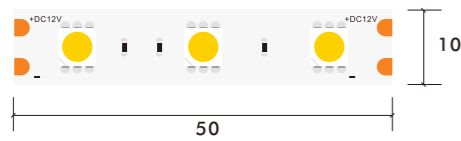

5050 10 MM 60LED WHITE

Model Number	Voltage (dc v)	Power (w)	LED Qty (pcs)	Lumens (lm/m)	Efficacy (lm/W)	CCT&Color (K)	CRI	Cutting unit (mm)	Beam Angle (o)
S10WXX-505027-012CV-060S-MY3	12	14.4	60	1152	80	2700	80/90	50	120
S10WXX-505030-012CV-060S-MY3	12	14.4	60	1224	85	3000	80/90	50	120
S10WXX-505040-012CV-060S-MY3	12	14.4	60	1296	90	4000	80/90	50	120
S10WXX-505060-024CV-060S-MY3	12	14.4	60	1224	85	6000	80/90	50	120

*The strip light will come with 5 meters /reel
*All the data above is just for reference under IP20. it is different with IP65, IP66, IP67, IP68