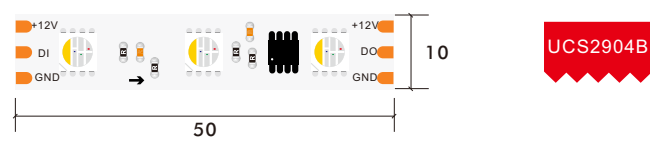

5050 RGBW COLOR 10 MM 60LED DIGITAL STRIP

UCS2904B

12V DC 20 Pixel 3 Line 10mm 5050 60LED RGBW Color 20pixels Digital Strip

Model Number	Voltage (dc v)	Power (w)	LED Qty (pcs)	Lumens (lm/m)	Efficacy (lm/W)	CCT&Color (K)	CRI	Cutting unit (mm)	Bean Angle (o)
S10WXX-5050MC-012AD-060S-MY3-3X20	12	18	60	N/A	N/A	RGBW	80/90	50	120

*The strip light will come with 5 meters /reel
*All the data above is just for reference under IP20. it is different with IP65, IP66, IP67, IP68