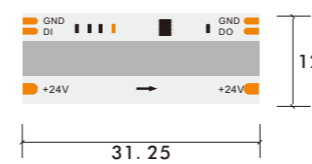

Model Number	Voltage (dc v)	Power (w)	LED Qty (pcs)	Lumens (lm/m)	Efficacy (lm/W)	CCT&Color (K)	CRI	Cutting unit (mm)	Beam Angle (o)
S12W20-FCOBTC-024AD-840S-MY3-WS2814	24	48	840	N/A	90	RGBWIC	N/A	31.25	180

*The strip light will come with 5 meters /reel
*All the data above is just for reference under IP20. it is different with IP65, IP66, IP67, IP68