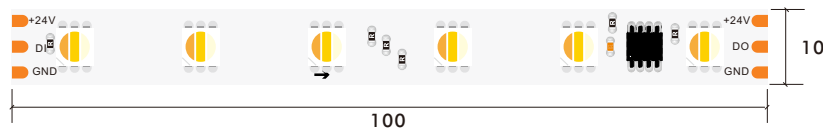

UCS1903

24V DC 10 Pixel 3 Line 10mm 5050 60LED Triple White Color 10pixels Digital Strip

Model Number	Voltage (dc v)	Power (w)	LED Qty (pcs)	Lumens (lm/m)	Efficacy (lm/W)	CCT&Color (K)	CRI	Cutting unit (mm)	Beam Angle (o)
S10WXX-50503W-024AD-060S-MY3-3X10	24	12	60	1152	80	Triple White	80/90	100	120

*The strip light will come with 5 meters /reel
*All the data above is just for reference under IP20. it is different with IP65, IP66, IP67, IP68