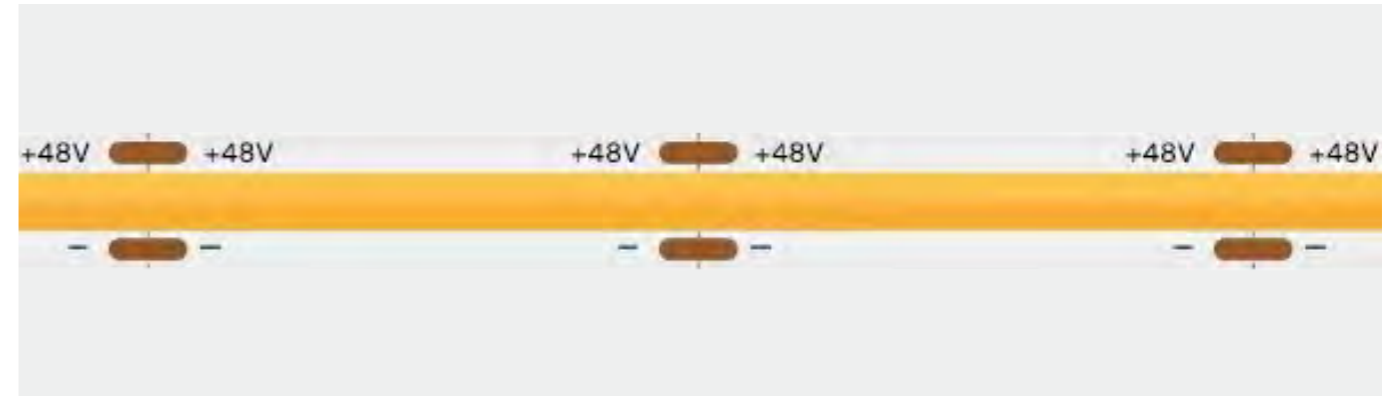

10 MM - 480 Chips/M

24V DC 10mm 480 Chip/M White Color 20M Long Run COB Strip

Model Number	Voltage (dc v)	Power (w)	LED Qty (pcs)	Lumens (lm/m)	Efficacy (lm/W)	CCT&Color (K)	CRI	Cutting unit (mm)	Beam Angle (o)
S10W20-FCOB27-024CC-480S-MY3-L20	24	10	480	800	80	2700	90	50	180
S10W20-FCOB30-024CC-480S-MY3-L20	24	10	480	850	85	3000	90	50	180
S10W20-FCOB40-024CC-480S-MY3-L20	24	10	480	900	90	4000	90	50	180
S10W20-FCOB60-024CC-480S-MY3-L20	24	10	480	850	85	6000	90	50	180

*The strip light will come with 5 meters /reel
*All the data above is just for reference under IP20. it is different with IP65, IP66, IP67, IP68

48V 10 MM - 480Chips/M