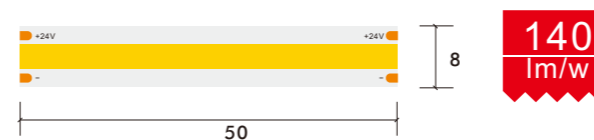

24V DC 8mm 480 Chip/M White Color High Efficacy COB Strip

Model Number	Voltage (dc v)	Power (w)	LED Qty (pcs)	Lumens (lm/m)	Efficacy (lm/W)	CCT&Color (K)	CRI	Cutting unit (mm)	Beam Angle (o)
S08W20-FCOB27-024CV-480S-MY3-HF	24	9	480	1080	120	2700	90	50	180
S08W20-FCOB30-024CV-480S-MY3-HF	24	9	480	1170	130	3000	90	50	180
S08W20-FCOB40-024CV-480S-MY3-HF	24	9	480	1260	140	4000	90	50	180
S08W20-FCOB60-024CV-480S-MY3-HF	24	9	480	1170	130	6000	90	50	180

*The strip light will come with 5 meters /reel
*All the data above is just for reference under IP20. it is different with IP65, IP66, IP67, IP68