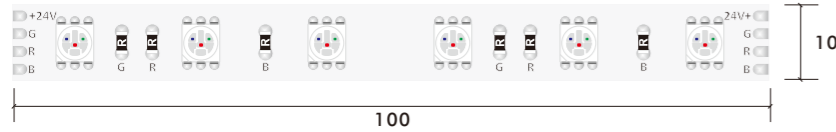

# RGB STRIP LIGHT

5050 10MM 60LED RGB LED Strip

**12V DC 10mm 5050 60LED RGB Color LED Strip**

Model Number	Voltage (dc v)	Power (w)	LED Qty (pcs)	Lumens (lm/m)	Efficacy (lm/W)	CCT&Color (K)	CRI	Cutting unit (mm)	Beam Angle (o)
S10WXX-5050TC-012CV-060S-MY3	12	14.4	060	N/A	N/A	RGB	80/90	50	120

\*The strip light will come with 5 meter /reel  
 \*All the data above is just for reference under IP20. it is different with IP65, IP66, IP67, IP68

**24V DC 10mm 5050 60LED RGB Color LED Strip**

Model Number	Voltage (dc v)	Power (w)	LED Qty (pcs)	Lumens (lm/m)	Efficacy (lm/W)	CCT&Color (K)	CRI	Cutting unit (mm)	Beam Angle (o)
S10WXX-5050TC-024CV-060S-MY3	24	14.4	060	N/A	N/A	RGB	80/90	100	120