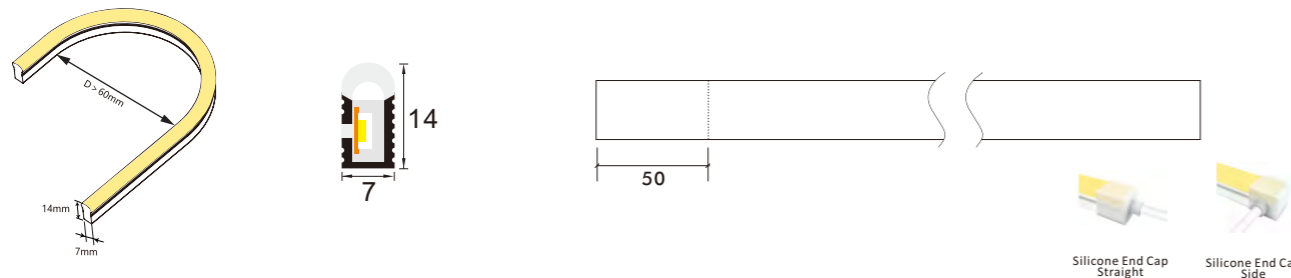

S0714

24V DC Side Bend 7*14mm Neon flex

Model Number	Voltage (dc v)	Power (w)	LED Qty (pcs)	Lumens (lm/m)	Efficacy (lm/W)	CCT&Color (K)	CRI	Cutting unit (mm)	Beam Angle (o)
N06W67-2835XX-024CV-160S-MY3-S0714	24	6	160	330	55	WHITE	80/90	50	120
N06W67-2835XX-024CV-160S-MY3-S0714MC	24	6	160	246	41	WHITE	80/90	12.5	120

*The neon flex will come with 5 meters /reel
*Customization will be accepted, like voltage, power, and color.