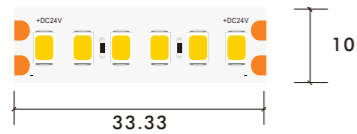

Model Number	Voltage (dc v)	Power (w)	LED Qty (pcs)	Lumens (lm/m)	Efficacy (lm/W)	CCT&Color (K)	CRI	Cutting unit (mm)	Beam Angle (o)
S10WXX-283527-024CV-180S-MY3	24	18	180	1530	85	2700	80/90	33.33	120
S10WXX-283530-024CV-180S-MY3	24	18	180	1620	90	3000	80/90	33.33	120
S10WXX-283540-024CV-180S-MY3	24	18	180	1710	95	4000	80/90	33.33	120
S10WXX-283560-024CV-180S-MY3	24	18	180	1620	90	6000	80/90	33.33	120

*The strip light will come with 5 meters /reel
*All the data above is just for reference under IP20. it is different with IP65, IP66, IP67, IP68