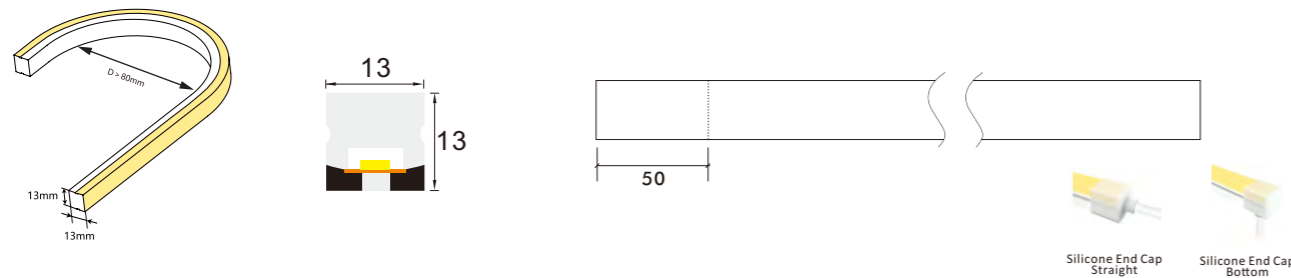

T1313T

24V DC Top Bend 13*13mm Neon flex

Model Number	Voltage (dc v)	Power (w)	LED Qty (pcs)	Lumens (lm/m)	Efficacy (lm/W)	CCT&Color (K)	CRI	Cutting unit (mm)	Beam Angle (o)
N10W67-2835XX-024CV-140S-MY3-T1313T	24	12	140	660	55	WHITE	80/90	50	120
N10W67-2835XX-024CV-168S-MY3-T1313TMC	24	14	168	620	45	WHITE	80/90	11.9	120
N10W67-2216TW-024CV-240S-MY3-T1313T	24	16	240	574	41	CCT	90	50	120
N10W67-3838TC-024CV-168S-MY3-T1313T	24	12	168	N/A	N/A	RGB	N/A	35.7	120
N10W67-4040FC-024CV-126S-MY3-T1313T	24	12	126	N/A	N/A	RGBW	N/A	55.5	120

*The neon flex will come with 5 meters /reel
*Customization will be accepted, like voltage, power, and color.