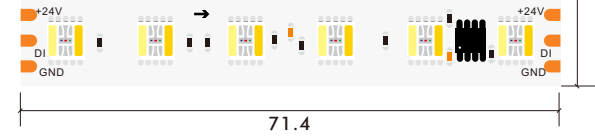

5050 RGBCCT 12 MM 84LED DIGITAL STRIP

FW1906

12V DC 14 Pixel 3 Line 12mm 5050 84LED RGBWW Color 14pixels Digital Strip

Model Number	Voltage (dc v)	Power (w)	LED Qty (pcs)	Lumens (lm/m)	Efficacy (lm/W)	CCT&Color (K)	CRI	Cutting unit (mm)	Bean Angle (o)
S12WXX-5050FC-024CV-084S-MY3-3X14	24	32	84	N/A	N/A	RGBCCT	80/90	71.4	120

*The strip light will come with 5 meters /reel
*All the data above is just for reference under IP20. it is different with IP65, IP66, IP67, IP68