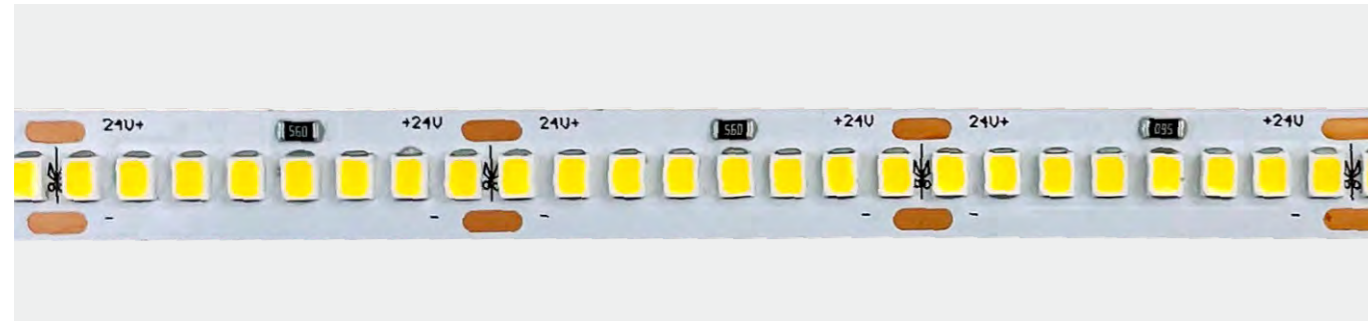

HIGH EFFICACY STRIP LIGHT

2835 10 MM 240LED WHITE