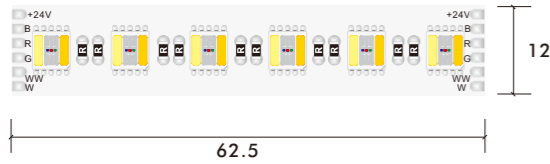

24V DC 12mm 5050 96LED RGB CCT Color LED Strip

Model Number	Voltage (dc v)	Power (w)	LED Qty (pcs)	Lumens (lm/m)	Efficacy (lm/W)	CCT&Color (K)	CRI	Cutting unit (mm)	Beam Angle (o)
S12WXX-5050FC-024CV-096S-MY3	24	23	96	N/A	N/A	RGBWW	80/90	62.5	120

*The strip light will come with 5 meter /reel
*All the data above is just for reference under IP20. it is different with IP65, IP66, IP67, IP68