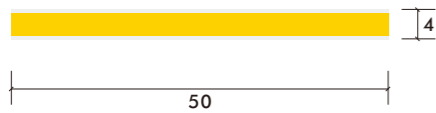

24V DC 4mm 480 Chip/M White Color Narrow PCB COB Strip light

Model Number	Voltage (dc v)	Power (w)	LED Qty (pcs)	Lumens (lm/m)	Efficacy (lm/W)	CCT&Color (K)	CRI	Cutting unit (mm)	Beam Angle (o)
S04W20-FCOB27-024CV-480S-MY3	24	6	480	540	90	2700	90	50	180
S04W20-FCOB30-024CV-480S-MY3	24	6	480	570	95	3000	90	50	180
S04W20-FCOB40-024CV-480S-MY3	24	6	480	600	100	4000	90	50	180
S04W20-FCOB60-024CV-480S-MY3	24	6	480	570	95	6000	90	50	180

*The strip light will come with 5 meters /reel
*All the data above is just for reference under IP20. it is different with IP65, IP66, IP67, IP68