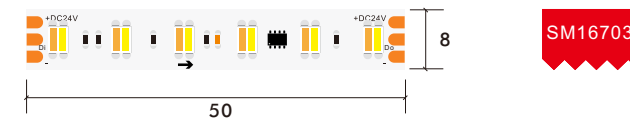

3527 CCT COLOR 8 MM 120LED DIGITAL STRIP