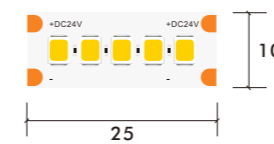

Model Number	Voltage (dc v)	Power (w)	LED Qty (pcs)	Lumens (lm/m)	Efficacy (lm/W)	CCT&Color (K)	CRI	Cutting unit (mm)	Beam Angle (o)
S10WXX-283527-024CV-240S-MY3	24	19.2	240	1632	85	2700	80/90	25	120
S10WXX-283530-024CV-240S-MY3	24	19.2	240	1728	90	3000	80/90	25	120
S10WXX-283540-024CV-240S-MY3	24	19.2	240	1824	95	4000	80/90	25	120
S10WXX-283560-024CV-240S-MY3	24	19.2	240	1728	90	6000	80/90	25	120

*The strip light will come with 5 meters /reel
*All the data above is just for reference under IP20. it is different with IP65, IP66, IP67, IP68