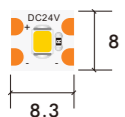

MINI CUT LED STRIP (SINGLE LED CUT)

24V DC 5mm 2835 120LED Single Color Mini Cut LED Strip

Model Number	Voltage (dc v)	Power (w)	LED Qty (pcs)	Lumens (lm/m)	Efficacy (lm/W)	CCT&Color (K)	CRI	Cutting unit (mm)	Beam Angle (o)
S05WXX-283527-024CV-120S-MY3-MC1	24	6	120	480	80	2700	80/90	8.33	120
S05WXX-283530-024CV-120S-MY3-MC1	24	6	120	510	85	3000	80/90	8.33	120
S05WXX-283540-024CV-120S-MY3-MC1	24	6	120	540	90	4000	80/90	8.33	120
S05WXX-283560-024CV-120S-MY3-MC1	24	6	120	510	85	6000	80/90	8.33	120

*The strip light will come with 5 meters /reel
*All the data above is just for reference under IP20. it is different with IP65, IP66, IP67, IP68

24V DC 8mm 2835 120LED Single Color Mini Cut LED Strip

Model Number	Voltage (dc v)	Power (w)	LED Qty (pcs)	Lumens (lm/m)	Efficacy (lm/W)	CCT&Color (K)	CRI	Cutting unit (mm)	Beam Angle (o)
S08WXX-283527-024CV-120S-MY3-MC1	24	9.6	120	768	80	2700	80/90	8.33	120
S08WXX-283530-024CV-120S-MY3-MC1	24	9.6	120	816	85	3000	80/90	8.33	120
S08WXX-283540-024CV-120S-MY3-MC1	24	9.6	120	864	90	4000	80/90	8.33	120
S08WXX-283560-024CV-120S-MY3-MC1	24	9.6	120	816	85	6000	80/90	8.33	120

*The strip light will come with 5 meters /reel
*All the data above is just for reference under IP20. it is different with IP65, IP66, IP67, IP68

MINI CUT LED STRIP (DOUBLE LEDS CUT)

24V DC 6mm 2835 160LED Single Color Mini Cut LED Strip

Model Number	Voltage (dc v)	Power (w)	LED Qty (pcs)	Lumens (lm/m)	Efficacy (lm/W)	CCT&Color (K)	CRI	Cutting unit (mm)	Beam Angle (o)
S06WXX-283527-024CV-160S-MY3-MC2	24	6	160	480	80	2700	80/90	12.5	120
S06WXX-283530-024CV-160S-MY3-MC2	24	6	160	510	85	3000	80/90	12.5	120
S06WXX-283540-024CV-160S-MY3-MC2	24	6	160	540	90	4000	80/90	12.5	120
S06WXX-283560-024CV-160S-MY3-MC2	24	6	160	510	85	6000	80/90	12.5	120