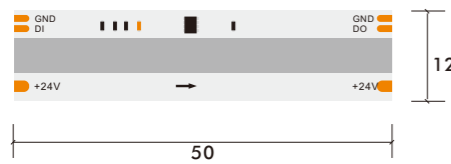

Model Number	Voltage (dc v)	Power (w)	LED Qty (pcs)	Lumens (lm/m)	Efficacy (lm/W)	CCT&Color (K)	CRI	Cutting unit (mm)	Beam Angle (o)
S12W20-FCOBTC-024AD-720S-MY3-WS2811	24	23	720	N/A	90	RGBIC	N/A	50	180

*The strip light will come with 5 meters /reel
*All the data above is just for reference under IP20. it is different with IP65, IP66, IP67, IP68