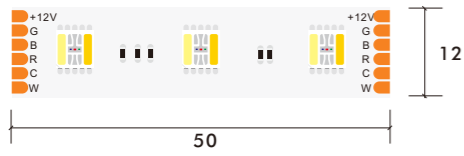

5050 10MM 60LED RGB CCT LED Strip

12V DC 12mm 5050 60LED RGB CCT Color LED Strip

Model Number	Voltage (dc v)	Power (w)	LED Qty (pcs)	Lumens (lm/m)	Efficacy (lm/W)	CCT&Color (K)	CRI	Cutting unit (mm)	Beam Angle (o)
S12WXX-5050FC-012CV-060S-MY3	12	19.2	60	N/A	N/A	RGBWW	80/90	50	120

*The strip light will come with 5 meter /reel
*All the data above is just for reference under IP20. it is different with IP65, IP66, IP67, IP68