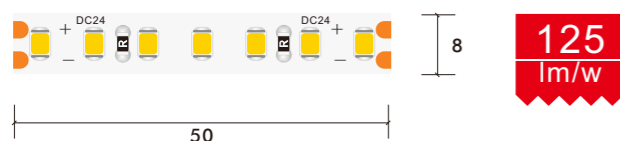

480CHIPS 230V COB SINGLE COLOR STRIP LIGHT

230V AC 12mm COB 480 Chip SINGLE Color LED Strip

Model Number	Voltage (dc v)	Power (w)	LED Qty (pcs)	Lumens (lm/m)	Efficacy (lm/W)	CCT&Color (K)	CRI	Cutting unit (mm)	Beam Angle (o)
S10WXX-FCOB27-230CV-480S-MY3	230	12	480	1080	90	2700	90	100	180
S10WXX-FCOB30-230CV-480S-MY3	230	12	480	1140	95	3000	90	100	180
S10WXX-FCOB40-230CV-480S-MY3	230	12	480	1200	100	4000	90	100	180
S10WXX-FCOB60-230CV-480S-MY3	230	12	480	1140	95	6000	90	100	180

# HIGH EFFICACY STRIP

HIGH EFFICACY

HIGH EFFICACY STRIP LIGHT

2835 8/10 MM 140LED WHITE

**24V DC 8mm 2835 140LED Single Color LED Strip**

Model Number	Voltage (dc v)	Power (w)	LED Qty (pcs)	Lumens (lm/m)	Efficacy (lm/W)	CCT&Color (K)	CRI	Cutting unit (mm)	Beam Angle (o)
S08WXX-283527-024CV-140S-MY3-HF	24	12	140	1320	110	2700	80/90	50	120
S08WXX-283530-024CV-140S-MY3-HF	24	12	140	1440	120	3000	80/90	50	120
S08WXX-283540-024CV-140S-MY3-HF	24	12	140	1500	125	4000	80/90	50	120
S08WXX-283560-024CV-140S-MY3-HF	24	12	140	1440	120	6000	80/90	50	120