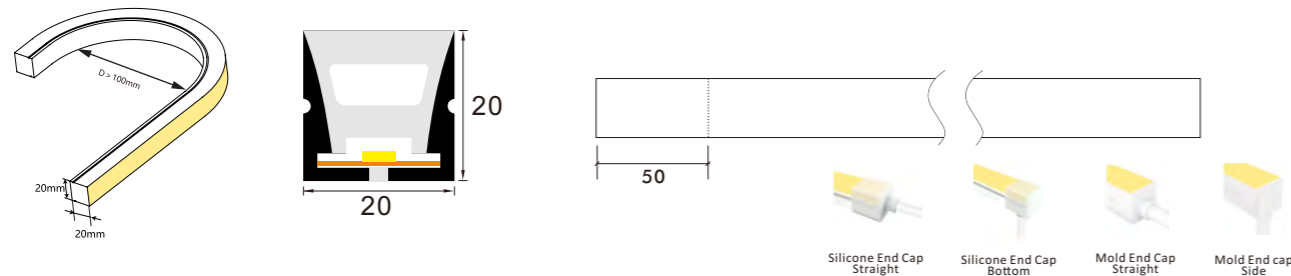

T2020

24V DC

Top Bend 20*20mm Neon flex

Model Number	Voltage (dc v)	Power (w)	LED Qty (pcs)	Lumens (lm/m)	Efficacy (lm/W)	CCT&Color (K)	CRI	Cutting unit (mm)	Beam Angle (o)
N10W67-2835XX-024CV-140S-MY3-T2020	24	14	140	660	55	WHITE	80/90	50	120
N10W67-2835XX-024CV-168S-MY3-T2020MC	24	14	168	620	45	WHITE	80/90	11.9	120
N10W67-2216TW-024CV-240S-MY3-T2020	24	16	240	574	41	CCT	90	50	120
N10W67-2835TC-024CV-168S-MY3-T2020	24	16	168	N/A	N/A	RGB	N/A	35.7	120
N10W67-5050FC-024CV-096S-MY3-T2020	24	20	96	N/A	N/A	RGBW	N/A	62.5	120
N10W67-5050MC-024AD-084S-MY3-T2020	24	15	84	N/A	N/A	RGBW SPI	N/A	71.4	120
N10W67-5050MC-024CV-096DMX-MY3-T2020	24	20	96	N/A	N/A	RGBW DMX	N/A	62.5	120

Optional Accessories

Item#	Description
2PCN-2020-001	Silicone material, for 20*20mm end cap with hole for wire, come out in strange
2PCN-2020-002	Silicone material, for 20*20mm end cap with hole for wire, come out from side
2PCN-2020-003	Silicone material, for 20*20mm end cap without hole
2PCN-2020-004	Aluminum clips, 2mm length
2PCN-2020-005	Aluminum channel for 20*20mm one meter length
2PCN-2020-006	Flexible Aluminum channel for 20*20mm one meter length

T2727

24V DC

Top Bend 27*27mm Neon flex

Model Number	Voltage (dc v)	Power (w)	LED Qty (pcs)	Lumens (lm/m)	Efficacy (lm/W)	CCT&Color (K)	CRI	Cutting unit (mm)	Beam Angle (o)
N15W67-283527-024CV-140S-MY3-T1515	24	14	140	560	40	2700	80/90	50	120
N15W67-283527-024CV-140S-MY3-T1515	24	14	140	630	45	3000	80/90	50	120
N15W67-283527-024CV-140S-MY3-T1515	24	14	140	770	55	4000	80/90	50	120
N15W67-283527-024CV-140S-MY3-T1515	24	14	140	630	45	6000	80/90	50	120

*The neon flex will come with 5 meters /reel
*Customization will be accepted, like voltage, power, and color.