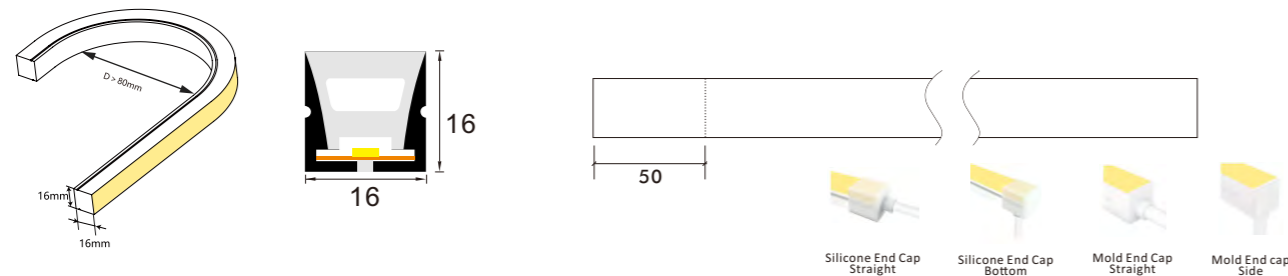

T1616

24V DC

Top Bend 16*16mm Neon flex

Model Number	Voltage (dc v)	Power (w)	LED Qty (pcs)	Lumens (lm/m)	Efficacy (lm/W)	CCT&Color (K)	CRI	Cutting unit (mm)	Beam Angle (o)
N10W67-2835XX-024CV-140S-MY3-T1616	24	14	140	660	55	WHITE	80/90	50	120
N10W67-2835XX-024CV-168S-MY3-T1616MC	24	14	168	620	45	WHITE	80/90	11.9	120
N10W67-2835XX-230CC-120S-MY3-T1616	24	15	120	1125	75	WHITE	80/90	100	120
N10W67-2216TW-024CV-240S-MY3-T1616	24	16	240	574	41	CCT	90	50	120
N10W67-2835TC-024CV-168S-MY3-T1616	24	16	168	N/A	N/A	RGB	N/A	35.7	120
N10W67-5050FC-024CV-096S-MY3-T1616	24	20	96	N/A	N/A	RGBW	N/A	62.5	120
N10W67-5050MC-024AD-084S-MY3-T1616	24	15	84	N/A	N/A	RGBW SPI	N/A	71.4	120
N10W67-5050MC-024CV-096DMX-MY3-T1616	24	20	96	N/A	N/A	RGBW DMX	N/A	62.5	120