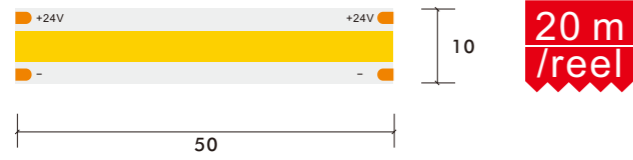

10 MM - 480 Chips/M