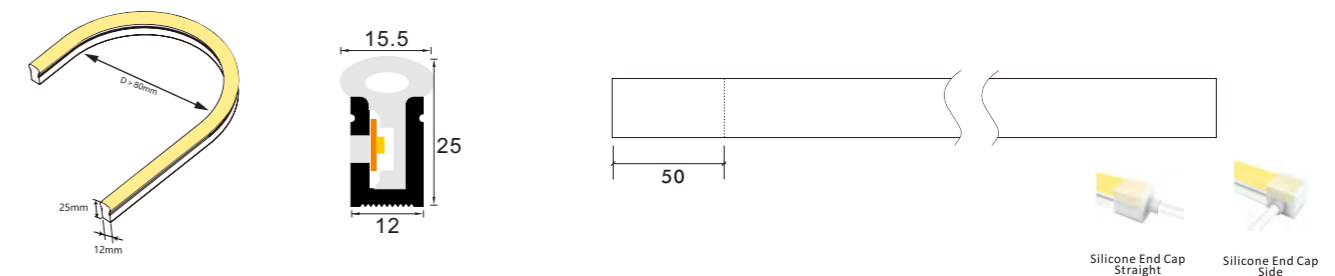

24V DC Side Bend 12*25mm Neon flex

Model Number	Voltage (dc v)	Power (w)	LED Qty (pcs)	Lumens (lm/m)	Efficacy (lm/W)	CCT&Color (K)	CRI	Cutting unit (mm)	Beam Angle (o)
N10W67-2835XX-024CV-140S-MY3-S1225	24	14	140	660	55	WHITE	80/90	50	120
N10W67-2835XX-024CV-168S-MY3-S1225MC	24	14	168	620	45	WHITE	80/90	11.9	120
N10W67-2216TW-024CV-240S-MY3-S1225	24	16	240	656	41	CCT	90	50	120
N10W67-3838TC-024CV-168S-MY3-S1225	24	16	168	N/A	N/A	RGB	N/A	35.7	120
N10W67-5050MC-024AD-084S-MY3-S1225	24	15	84	N/A	N/A	RGBW SPI	N/A	71.4	120

*The neon flex will come with 5 meters /reel
*Customization will be accepted, like voltage, power, and color.