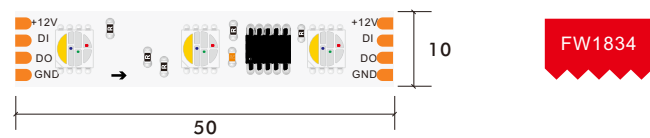

FW1834

12V DC 20 Pixel 4 Line 10mm 5050 60LED RGBW Color 20pixels Digital Strip

Model Number	Voltage (dc v)	Power (w)	LED Qty (pcs)	Lumens (lm/m)	Efficacy (lm/W)	CCT&Color (K)	CRI	Cutting unit (mm)	Bean Angle (o)
S10WXX-5050MC-024AD-060S-MY3-4X20	12	10	60	N/A	N/A	RGBW	80/90	50	120

*The strip light will come with 5 meters /reel
*All the data above is just for reference under IP20. it is different with IP65, IP66, IP67, IP68