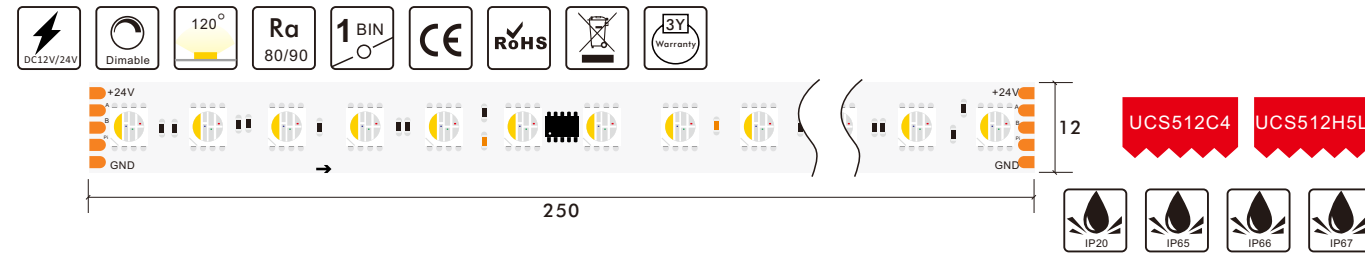

5050 RGBW COLOR 12MM 96LED DMX STRIP