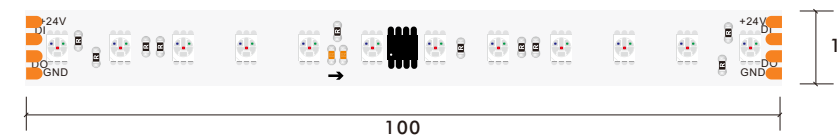

TM1934

24V DC	20 Pixel	4 Line	10mm 2835 120LED RGB Color 20pixels Digital Strip						
Model Number	Voltage (dc v)	Power (w)	LED Qty (pcs)	Lumens (lm/m)	Efficacy (lm/W)	CCT&Color (K)	CRI	Cutting unit (mm)	Beam Angle (o)
S10WXX-2835TC-024AD-120S-MY3-4X20	24	22	120	N/A	N/A	RGB	80/90	50	120

*The strip light will come with 5 meters /reel
*All the data above is just for reference under IP20. it is different with IP65, IP66, IP67, IP68