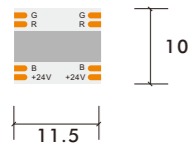

12V DC

10mm 810 Chip/M RGB Color COB Strip

Model Number	Voltage (dc v)	Power (w)	LED Qty (pcs)	Lumens (lm/m)	Efficacy (lm/W)	CCT&Color (K)	CRI	Cutting unit (mm)	Beam Angle (o)
S10W20-FCOBTC-012CV-810S-MY3	12	15	810	N/A	N/A	RGB	N/A	11.5	180

*The strip light will come with 5 meters /reel
*All the data above is just for reference under IP20. it is different with IP65, IP66, IP67, IP68

24V DC

10mm 840Chip/M RGB Color COB Strip

Model Number	Voltage (dc v)	Power (w)	LED Qty (pcs)	Lumens (lm/m)	Efficacy (lm/W)	CCT&Color (K)	CRI	Cutting unit (mm)	Beam Angle (o)
S10W20-FCOBTC-024CV-840S-MY3	24	15	840	N/A	N/A	RGB	N/A	25	180

*The strip light will come with 5 meters /reel
*All the data above is just for reference under IP20. it is different with IP65, IP66, IP67, IP68