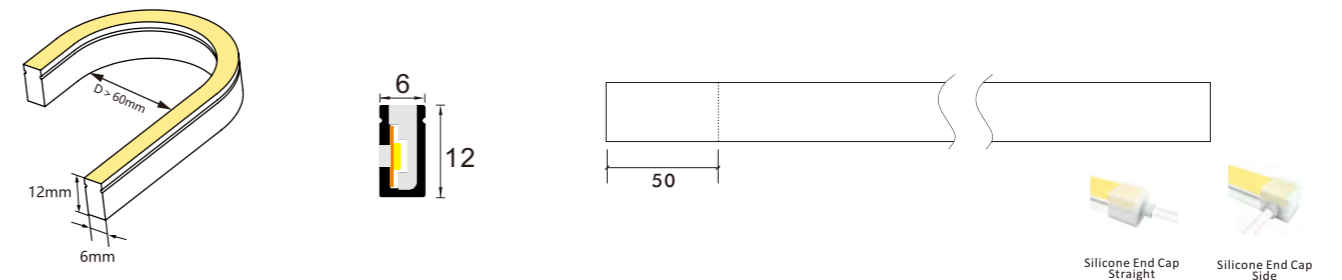

24V DC Side Bend 6*12mm Neon flex

Model Number	Voltage (dc v)	Power (w)	LED Qty (pcs)	Lumens (lm/m)	Efficacy (lm/W)	CCT&Color (K)	CRI	Cutting unit (mm)	Beam Angle (o)
N08W67-2835XX-024CV-140S-MY3-S0612	24	12	140	660	55	WHITE	80/90	50	120
N08W67-2835XX-024CV-120S-MY3-S0612MC	24	12	120	492	41	WHITE	80/90	16.6	120
N08W67-2216TW-024CV-240S-MY3-S0612	24	12	240	492	41	CCT	90	50	120
N08W67-3838TC-024CV-120S-MY3-S0612	24	12	120	N / A	N / A	RGB	N / A	50	120

*The neon flex will come with 5 meters /reel
*Customization will be accepted, like voltage, power, and color.