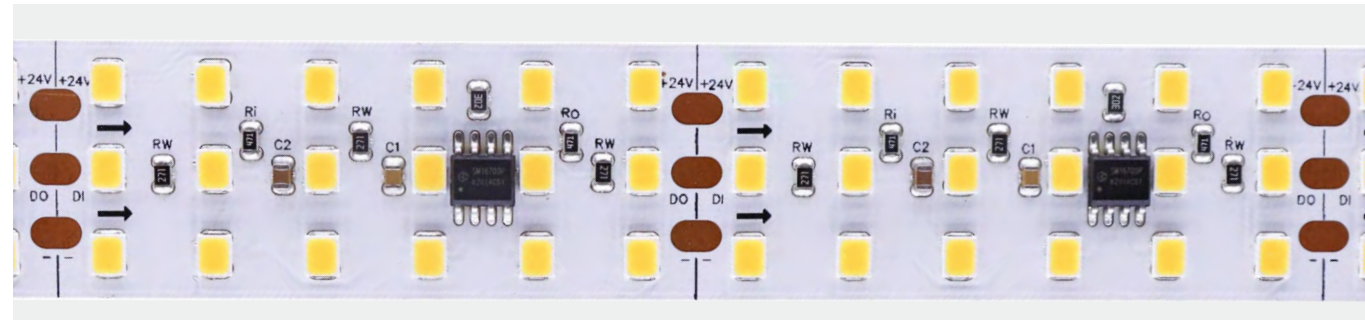

2835 WHITE COLOR 20 MM 360LED DIGITAL STRIP