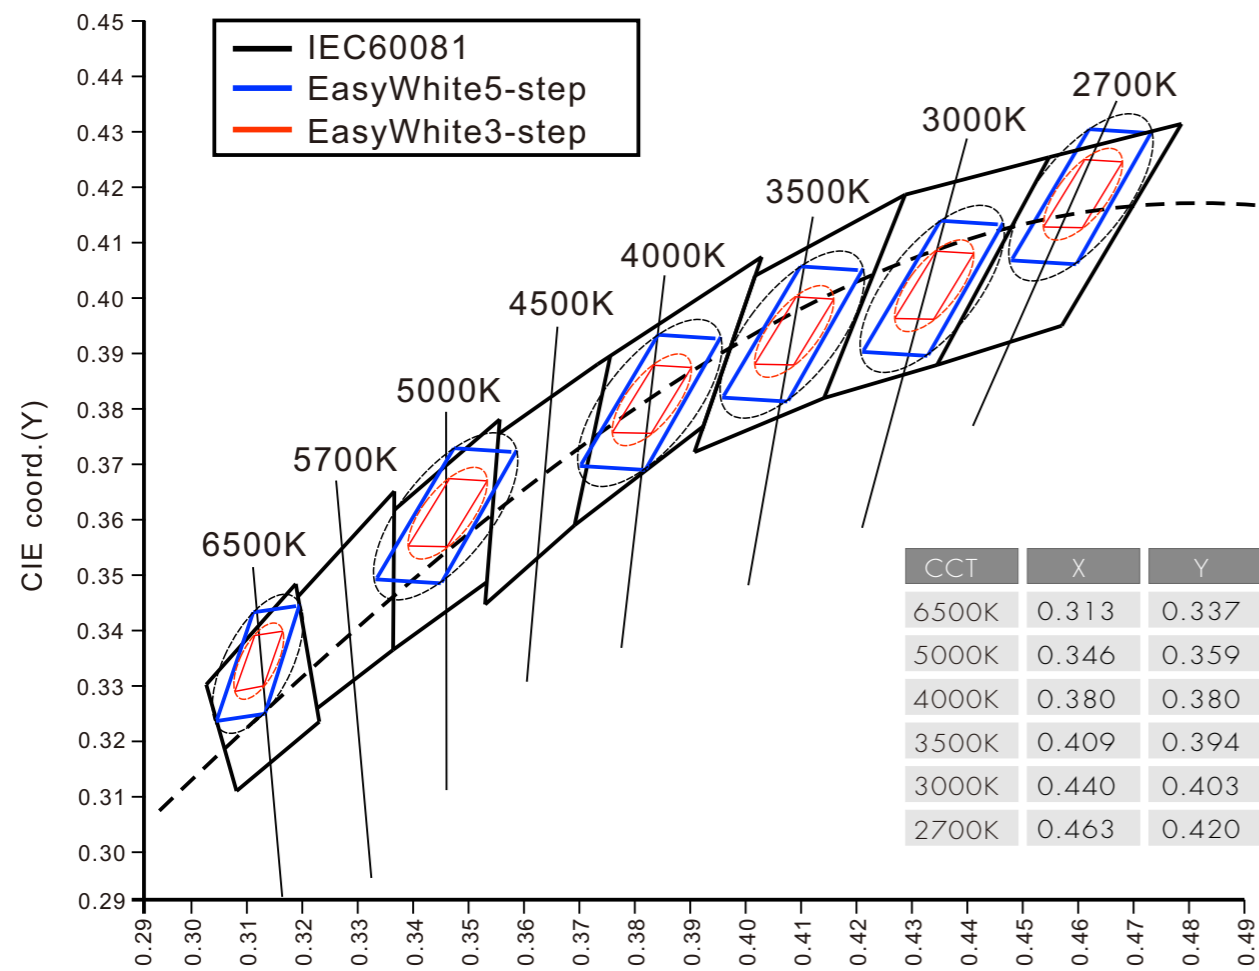

## DUV

We understand it as judging color differences by specific number. The DUV number more close to zero means idea color reality.

Customer-specific 9in management  
 Always the same Bin for different batches  
 One Bin, SDCM ≤ 3 Step, No visual difference forever