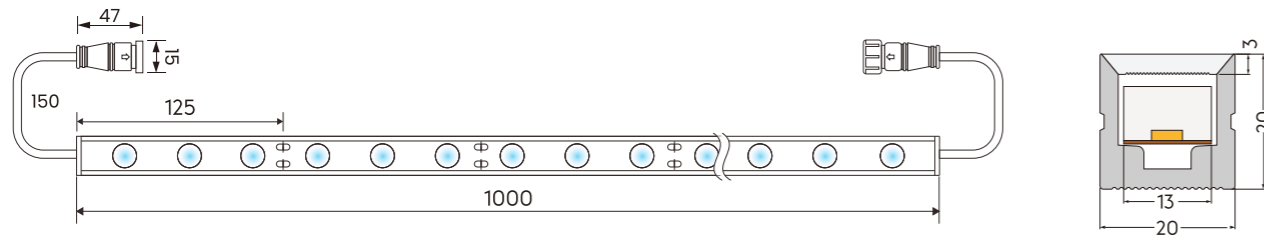

Model Number	Voltage (dc v)	Power (w)	LED Qty (pcs)	Lumens (lm/m)	Efficacy (lm/W)	CCT&Color (K)	CRI	Cutting unit (mm)	Beam Angle (o)
W12W65-3030XX-024CV-024S-MY3-2020	24	18	24	1440	60	White	80/90	Not cuttable	30°
W12W65-3030TW-024CV-024S-MY3-2020	24	18	24	1440	60	CCT	80/90	Not cuttable	30°
W12W65-3030TC-024CV-024S-MY3-2020	24	18	24	N/A	N/A	RGB	80/90	Not cuttable	30°
W12W65-3535MC-024CV-024S-MY3-2020	24	18	24	N/A	N/A	RGBW	80/90	Not cuttable	30°
W12W65-3030TC-024AD-024S-MY3-2020	24	18	24	N/A	N/A	RGB SPI	80/90	Not cuttable	30°
W12W65-3535MC-024AD-024S-MY3-2020	24	18	24	N/A	N/A	RGBW SPI	80/90	Not cuttable	30°
W12W65-3030XX-024DMX-024S-MY3-2020	24	18	24	1440	60	White DMX	80/90	Not cuttable	30°
W12W65-3030TW-024DMX-024S-MY3-2020	24	18	24	1440	60	CCT DMX	80/90	Not cuttable	30°
W12W65-3030TC-024DMX-024S-MY3-2020	24	18	24	N/A	N/A	RGB DMX	80/90	Not cuttable	30°
W12W65-3535MC-024DMX-024S-MY3-2020	24	18	24	N/A	N/A	RGBW DMX	80/90	Not cuttable	30°

*The strip light will come with 5 meters /reel
*All the data above is just for reference under IP20. It is different with IP65, IP66, IP67, IP68