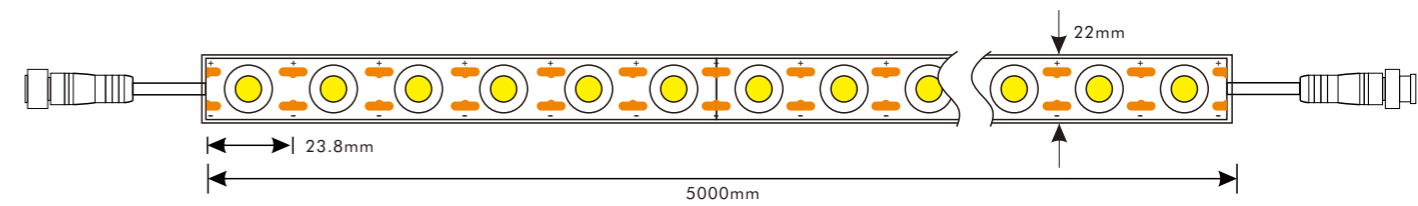

Item#	Description
2PCN-2211-004	Aluminum cilpsfor for 2211 Wall washer 20mm
2PCN-2211-005	Aluminum channel for for 2211 Wall washer, one meter