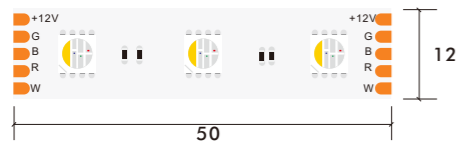

5050 RGBW LED Strip

Model Number	Voltage (dc v)	Power (w)	LED Qty (pcs)	Lumens (lm/m)	Efficacy (lm/W)	CCT&Color (K)	CRI	Cutting unit (mm)	Beam Angle (o)
S12WXX-5050MC-012CV-060S-MY3	12	19.2	60	N/A	N/A	RGBW	80/90	50	120

*The strip light will come with 5 meter /reel
*All the data above is just for reference under IP20. it is different with IP65, IP66, IP67, IP68