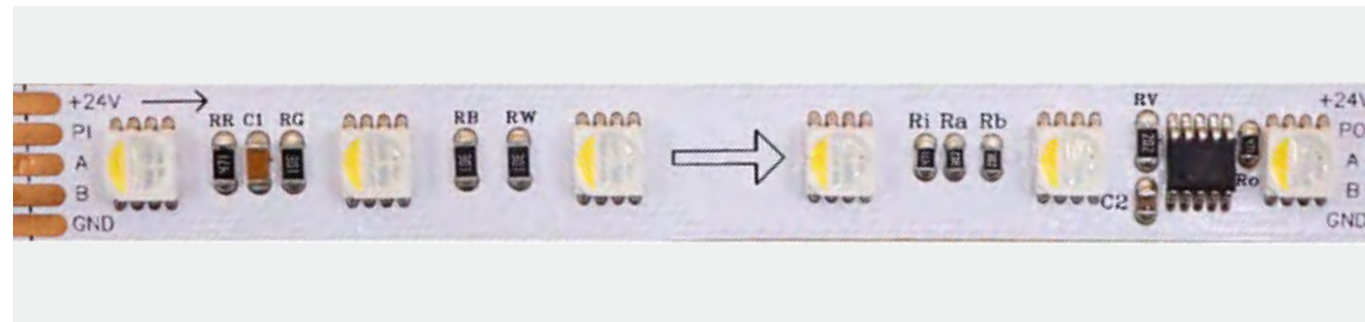

5050 RGBW COLOR 12MM 60LED DMX STRIP