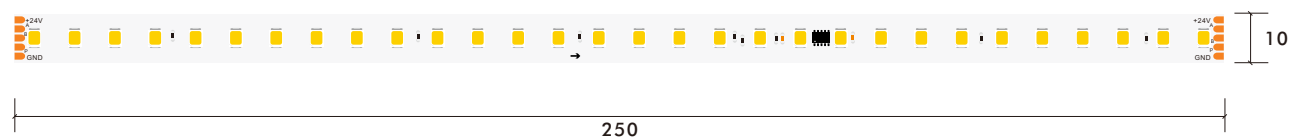

2835 120LED WHITE COLOR DMX STRIP

UCS512H5L

10mm 2835 120LED White Color 4pixels Dmx Strip

Model Number	Voltage (dc v)	Power (w)	LED Qty (pcs)	Lumens (lm/m)	Efficacy (lm/W)	CCT&Color (K)	CRI	Cutting unit (mm)	Bean Angle (o)
S10WXX-283527-024DMX-120S-MY3-5X04	24	6.5	120	552	85	2700	80/90	250	120
S10WXX-283530-024DMX-120S-MY3-5X04	24	6.5	120	585	90	3000	80/90	250	120
S10WXX-283540-024DMX-120S-MY3-5X04	24	6.5	120	615	95	4000	80/90	250	120
S10WXX-283560-024DMX-120S-MY3-5X04	24	6.5	120	585	90	6000	80/90	250	120

*The strip light will come with 5 meters /reel
*All the data above is just for reference under IP20. it is different with IP65, IP66, IP67, IP68

UCS512H4L

10mm 2835 120LED White Color 6pixels Dmx Strip

Model Number	Voltage (dc v)	Power (w)	LED Qty (pcs)	Lumens (lm/m)	Efficacy (lm/W)	CCT&Color (K)	CRI	Cutting unit (mm)	Bean Angle (o)
S10WXX-283527-024DMX-120S-MY3-5X06	24	11	120	935	85	2700	80/90	166	120
S10WXX-283530-024DMX-120S-MY3-5X06	24	11	120	990	90	3000	80/90	166	120
S10WXX-283540-024DMX-120S-MY3-5X06	24	11	120	1045	95	4000	80/90	166	120
S10WXX-283560-024DMX-120S-MY3-5X06	24	11	120	990	90	6000	80/90	166	120

*The strip light will come with 5 meters /reel
*All the data above is just for reference under IP20. it is different with IP65, IP66, IP67, IP68

UCS512H4L

10mm 2835 120LED White Color Dmx 8 Pixels Strip

Model Number	Voltage (dc v)	Power (w)	LED Qty (pcs)	Lumens (lm/m)	Efficacy (lm/W)	CCT&Color (K)	CRI	Cutting unit (mm)	Bean Angle (o)
S10WXX-283527-024DMX-120S-MY3-5X08	24	12	120	1020	85	2700	80/90	125	120
S10WXX-283530-024DMX-120S-MY3-5X08	24	12	120	1080	90	3000	80/90	125	120
S10WXX-283540-024DMX-120S-MY3-5X08	24	12	120	1140	95	4000	80/90	125	120
S10WXX-283560-024DMX-120S-MY3-5X08	24	12	120	1080	90	6000	80/90	125	120