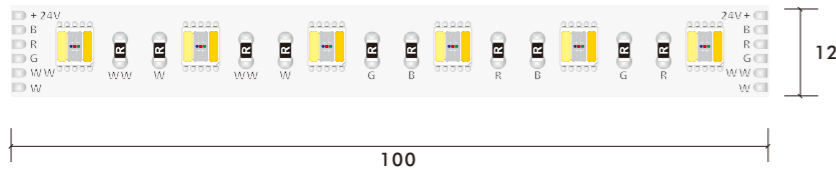

24V DC 12mm 5050 60LED RGB CCT Color LED Strip

Model Number	Voltage (dc v)	Power (w)	LED Qty (pcs)	Lumens (lm/m)	Efficacy (lm/W)	CCT&Color (K)	CRI	Cutting unit (mm)	Beam Angle (o)
S12WXX-5050FC-024CV-060S-MY3	24	19.2	60	N/A	N/A	RGBWW	80/90	100	120

*The strip light will come with 5 meter /reel
*All the data above is just for reference under IP20. it is different with IP65, IP66, IP67, IP68