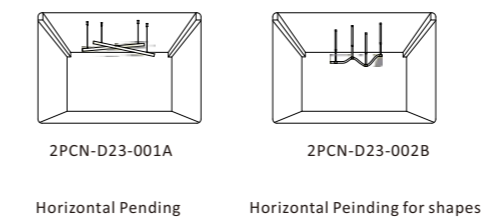

2PCN-D23-001A Horizontal Pending
2PCN-D23-002B Horizontal Pending for shapes