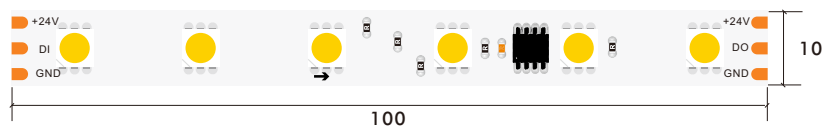

WS2811

UCS1903

24V DC 10 Pixel 3 Line 10mm 5050 60LED White Color 10pixels Digital Strip

Model Number	Voltage (dc v)	Power (w)	LED Qty (pcs)	Lumens (lm/m)	Efficacy (lm/W)	CCT&Color (K)	CRI	Cutting unit (mm)	Bean Angle (o)
S10WXX-505027-024AD-060S-MY3-3X10	24	12	60	1152	80	2700	80/90	100	120
S10WXX-505030-024AD-060S-MY3-3X10	24	12	60	1224	85	3000	80/90	100	120
S10WXX-505040-024AD-060S-MY3-3X10	24	12	60	1296	90	4000	80/90	100	120
S10WXX-505060-024AD-060S-MY3-3X10	24	12	60	1224	85	6000	80/90	100	120

*The strip light will come with 5 meters /reel
*All the data above is just for reference under Ip20. it is different with Ip65, Ip66, Ip67, IP68