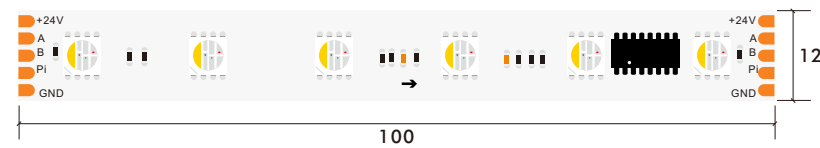

UCS512C4 UCS512H4L

12V DC 20 Pixel 5 Line 12mm 5050 60LED RGBW Color 20pixels Dmx Strip

Model Number	Voltage (dc v)	Power (w)	LED Qty (pcs)	Lumens (lm/m)	Efficacy (lm/W)	CCT&Color (K)	CRI	Cutting unit (mm)	Bean Angle (o)
S12WXX-5050MC-012DMX-060S-MY3-5X20	12	18	60	N/A	N/A	RGBW	80/90	50	120

*The strip light will come with 5 meters /reel
*All the data above is just for reference under IP20. it is different with IP65, IP66, IP67, IP68