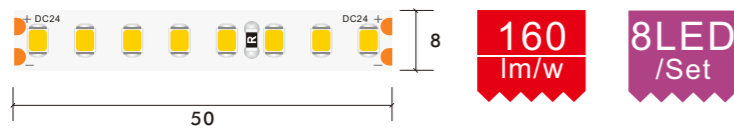

\*The strip light will come with 5 meters /reel  
 \*All the data above is just for reference under IP20. it is different with IP65, IP66, IP67, IP68

HIGH EFFICACY STRIP LIGHT

2835 6/8/10 MM 160LED WHITE

**24V DC 6mm 2835 160LED Single Color LED Strip**

Model Number	Voltage (dc v)	Power (w)	LED Qty (pcs)	Lumens (lm/m)	Efficacy (lm/W)	CCT&Color (K)	CRI	Cutting unit (mm)	Beam Angle (o)
S06WXX-283527-024CV-160S-MY3-HF	24	6	870	1020	145	2700	80/90	50	120
S06WXX-283530-024CV-160S-MY3-HF	24	6	930	1080	155	3000	80/90	50	120
S06WXX-283540-024CV-160S-MY3-HF	24	6	960	1140	160	4000	80/90	50	120
S06WXX-283560-024CV-160S-MY3-HF	24	6	930	1080	155	6000	80/90	50	120

\*The strip light will come with 5 meters /reel  
 \*All the data above is just for reference under IP20. it is different with IP65, IP66, IP67, IP68

**24V DC 8mm 2835 160LED Single Color LED Strip**

Model Number	Voltage (dc v)	Power (w)	LED Qty (pcs)	Lumens (lm/m)	Efficacy (lm/W)	CCT&Color (K)	CRI	Cutting unit (mm)	Beam Angle (o)
S08WXX-283527-024CV-160S-MY3-HF	24	12	160	1740	145	2700	80/90	50	120
S08WXX-283530-024CV-160S-MY3-HF	24	12	160	1860	155	3000	80/90	50	120
S08WXX-283540-024CV-160S-MY3-HF	24	12	160	1920	160	4000	80/90	50	120
S08WXX-283560-024CV-160S-MY3-HF	24	12	160	1860	155	6000	80/90	50	120