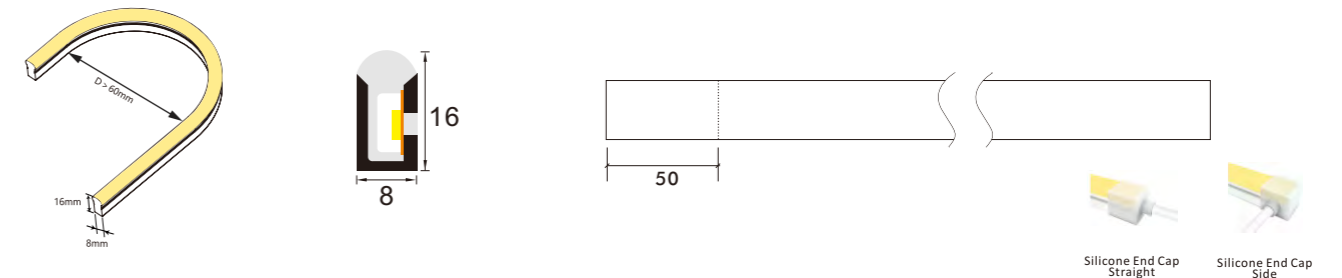

S0816

24V DC Side Bend 8*16mm Neon flex

Model Number	Voltage (dc v)	Power (w)	LED Qty (pcs)	Lumens (lm/m)	Efficacy (lm/W)	CCT&Color (K)	CRI	Cutting unit (mm)	Beam Angle (o)
N10W67-2835XX-024CV-140S-MY3-S0816	24	12	140	660	55	WHITE	80/90	50	120
N10W67-2835XX-024CV-168S-MY3-S0816MC	24	14	168	620	45	WHITE	80/90	11.9	120
N10W67-2216TW-024CV-240S-MY3-S0816	24	16	240	574	41	CCT	90	50	120
N10W67-3838TC-024CV-168S-MY3-S0816	24	12	168	N/A	N/A	RGB	N/A	35.7	120
N10W67-4040FC-024CV-126S-MY3-S0816	24	12	126	N/A	N/A	RGBW	N/A	55.5	120

*The neon flex will come with 5 meters /reel
*Customization will be accepted, like voltage, power, and color.