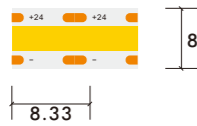

24V DC 8mm 480 Chip/M White Color Mini Cut COB Strip

Model Number	Voltage (dc v)	Power (w)	LED Qty (pcs)	Lumens (lm/m)	Efficacy (lm/W)	CCT&Color (K)	CRI	Cutting unit (mm)	Beam Angle (o)
S08W20-FCOB27-024CV-480S-MY3-MC	24	9	480	810	90	2700	90	8.33	180
S08W20-FCOB30-024CV-480S-MY3-MC	24	9	480	855	95	3000	90	8.33	180
S08W20-FCOB40-024CV-480S-MY3-MC	24	9	480	900	100	4000	90	8.33	180
S08W20-FCOB60-024CV-480S-MY3-MC	24	9	480	855	95	6000	90	8.33	180

*The strip light will come with 5 meters /reel
*All the data above is just for reference under IP20. it is different with IP65, IP66, IP67, IP68