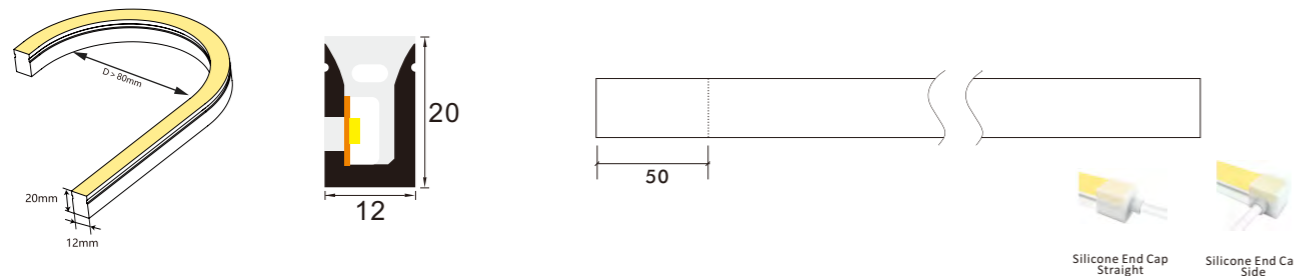

24V DC Side Bend 12*20mm Neon flex

Model Number	Voltage (dc v)	Power (w)	LED Qty (pcs)	Lumens (lm/m)	Efficacy (lm/W)	CCT&Color (K)	CRI	Cutting unit (mm)	Beam Angle (o)
N10W67-2835XX-024CV-140S-MY3-S1220	24	14	140	660	55	WHITE	80/90	50	120
N10W67-2835XX-024CV-168S-MY3-S1220MC	24	14	168	620	45	WHITE	80/90	11.9	120
N10W67-2216TW-024CV-240S-MY3-S1220	24	16	240	574	41	CCT	90	50	120
N10W67-2835TC-024CV-168S-MY3-S1220	24	16	168	N/A	N/A	RGB	N/A	35.7	120
N10W67-5050FC-024CV-096S-MY3-S1220	24	20	96	N/A	N/A	RGBW	N/A	62.5	120
N10W67-5050MC-024AD-084S-MY3-S1220	24	15	84	N/A	N/A	RGBW SPI	N/A	71.4	120
N10W67-5050MC-024CV-096DMX-MY3-S1220	24	20	96	N/A	N/A	RGBW DMX	N/A	62.5	120