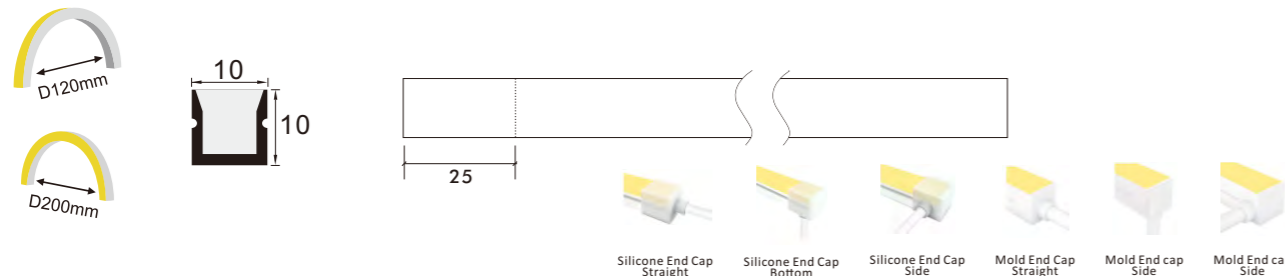

24V DC 3D Bend 10*10mm Neon flex

Model Number	Voltage (dc v)	Power (w)	LED Qty (pcs)	Lumens (lm/m)	Efficacy (lm/W)	CCT&Color (K)	CRI	Cutting unit (mm)	Beam Angle (o)
N04W67-283527-024CV-280S-MY3-T1010	24	6	280	240	40	2700	80/90	25	120
N04W67-283527-024CV-280S-MY3-T1010	24	6	280	270	45	3000	80/90	25	120
N04W67-283527-024CV-280S-MY3-T1010	24	6	280	330	55	4000	80/90	25	120
N04W67-283527-024CV-280S-MY3-T1010	24	6	280	270	45	6000	80/90	25	120

*The neon flex will come with 5 meters /reel
*Customization will be accepted, like voltage, power, and color.