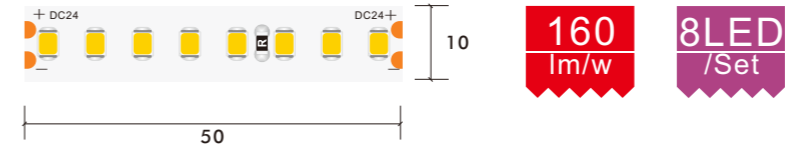

HIGH EFFICACY STRIP LIGHT

10mm 2835 160LED Single Color LED Strip

Model Number	Voltage (dc v)	Power (w)	LED Qty (pcs)	Lumens (lm/m)	Efficacy (lm/W)	CCT&Color (K)	CRI	Cutting unit (mm)	Beam Angle (o)
S10WXX-283527-024CV-160S-MY3-HF	24	14.4	160	2088	145	2700	80/90	50	120
S10WXX-283530-024CV-160S-MY3-HF	24	14.4	160	2232	155	3000	80/90	50	120
S10WXX-283540-024CV-160S-MY3-HF	24	14.4	160	2304	160	4000	80/90	50	120
S10WXX-283560-024CV-160S-MY3-HF	24	14.4	160	2232	155	6000	80/90	50	120

*The strip light will come with 5 meters /reel
*All the data above is just for reference under IP20. it is different with IP65, IP66, IP67, IP68