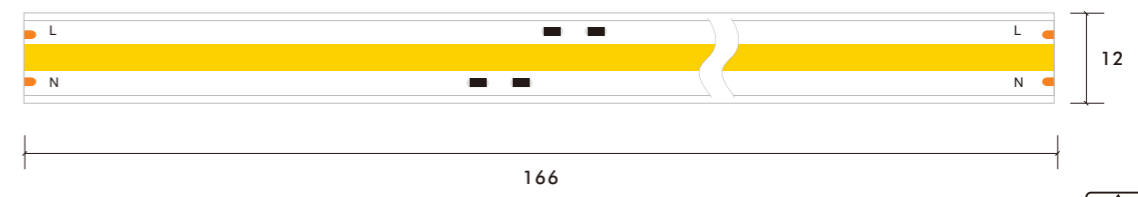

432CHIPS 230V COB SINGLE COLOR STRIP LIGHT

230V AC 12mm COB 432 Chip SINGLE Color LED Strip

Model Number	Voltage (dc v)	Power (w)	LED Qty (pcs)	Lumens (lm/m)	Efficacy (lm/W)	CCT&Color (K)	CRI	Cutting unit (mm)	Beam Angle (o)
S10WXX-FCOB27-230CV-432S-MY3	230	12	432	1080	90	2700	90	166	180
S10WXX-FCOB30-230CV-432S-MY3	230	12	432	1140	95	3000	90	166	180
S10WXX-FCOB40-230CV-432S-MY3	230	12	432	1200	100	4000	90	166	180
S10WXX-FCOB60-230CV-432S-MY3	230	12	432	1140	95	6000	90	166	180

*The strip light will come with 5 meters /reel
*All the data above is just for reference under IP20. it is different with IP65, IP66, IP67, IP68