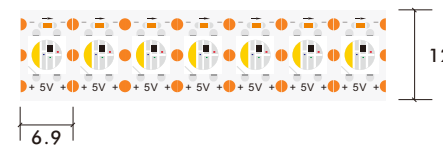

SK6812

5V DC 60 Pixel 3 Line 10mm 5050 60LED RGBW Color 60pixels Digital Strip

Model Number	Voltage (dc v)	Power (w)	LED Qty (pcs)	Lumens (lm/m)	Efficacy (lm/W)	CCT&Color (K)	CRI	Cutting unit (mm)	Beam Angle (o)
S10WXX-5050MC-005AD-060S-MY3-3X60	5	11.8	60	N/A	N/A	RGBW	80/90	16.6	120

*The strip light will come with 5 meters /reel
*All the data above is just for reference under IP20. it is different with IP65, IP66, IP67, IP68