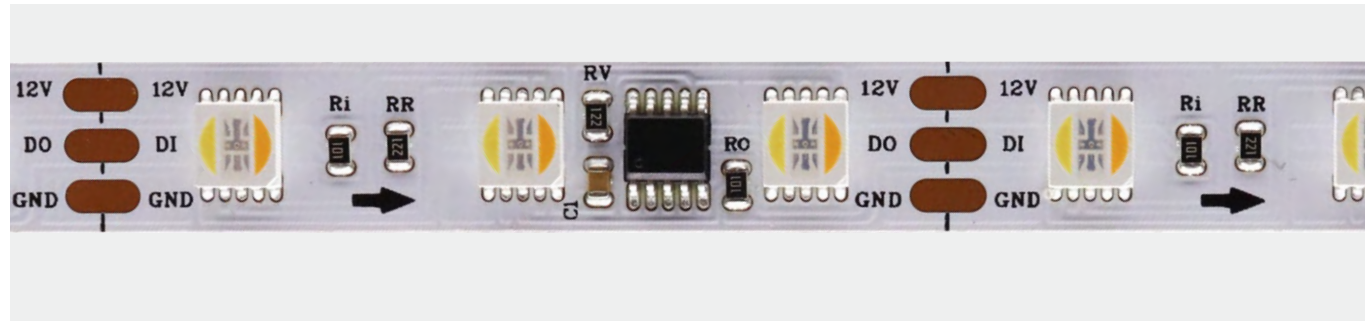

5050 RGBCCT 10 MM 60LED DIGITAL