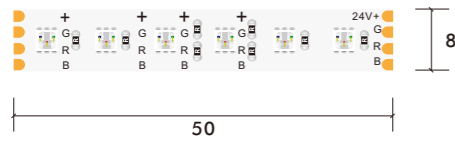

4040 10 MM 120LED RGB LED Strip