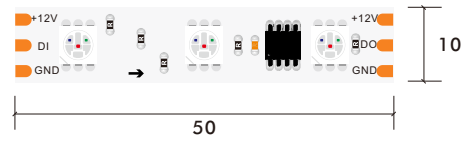

5050 RGB 10 MM 60LED DIGITAL STRIP

WS2811

UCS1903

12V DC	20 Pixel	3 Line	10mm 5050 60LED RGB Color 20pixels Digital Strip							
Model Number	Voltage (dc v)	Power (w)	LED Qty (pcs)	Lumens (lm/m)	Efficacy (lm/W)	CCT&Color (K)	CRI	Cutting unit (mm)	Bean Angle (o)	
S10WXX-5050TC-012AD-060S-MY3-3X20	12	14.4	60	N/A	N/A	RGB	80/90	50	120	

*The strip light will come with 5 meters /reel
*All the data above is just for reference under IP20. it is different with IP65, IP66, IP67, IP68