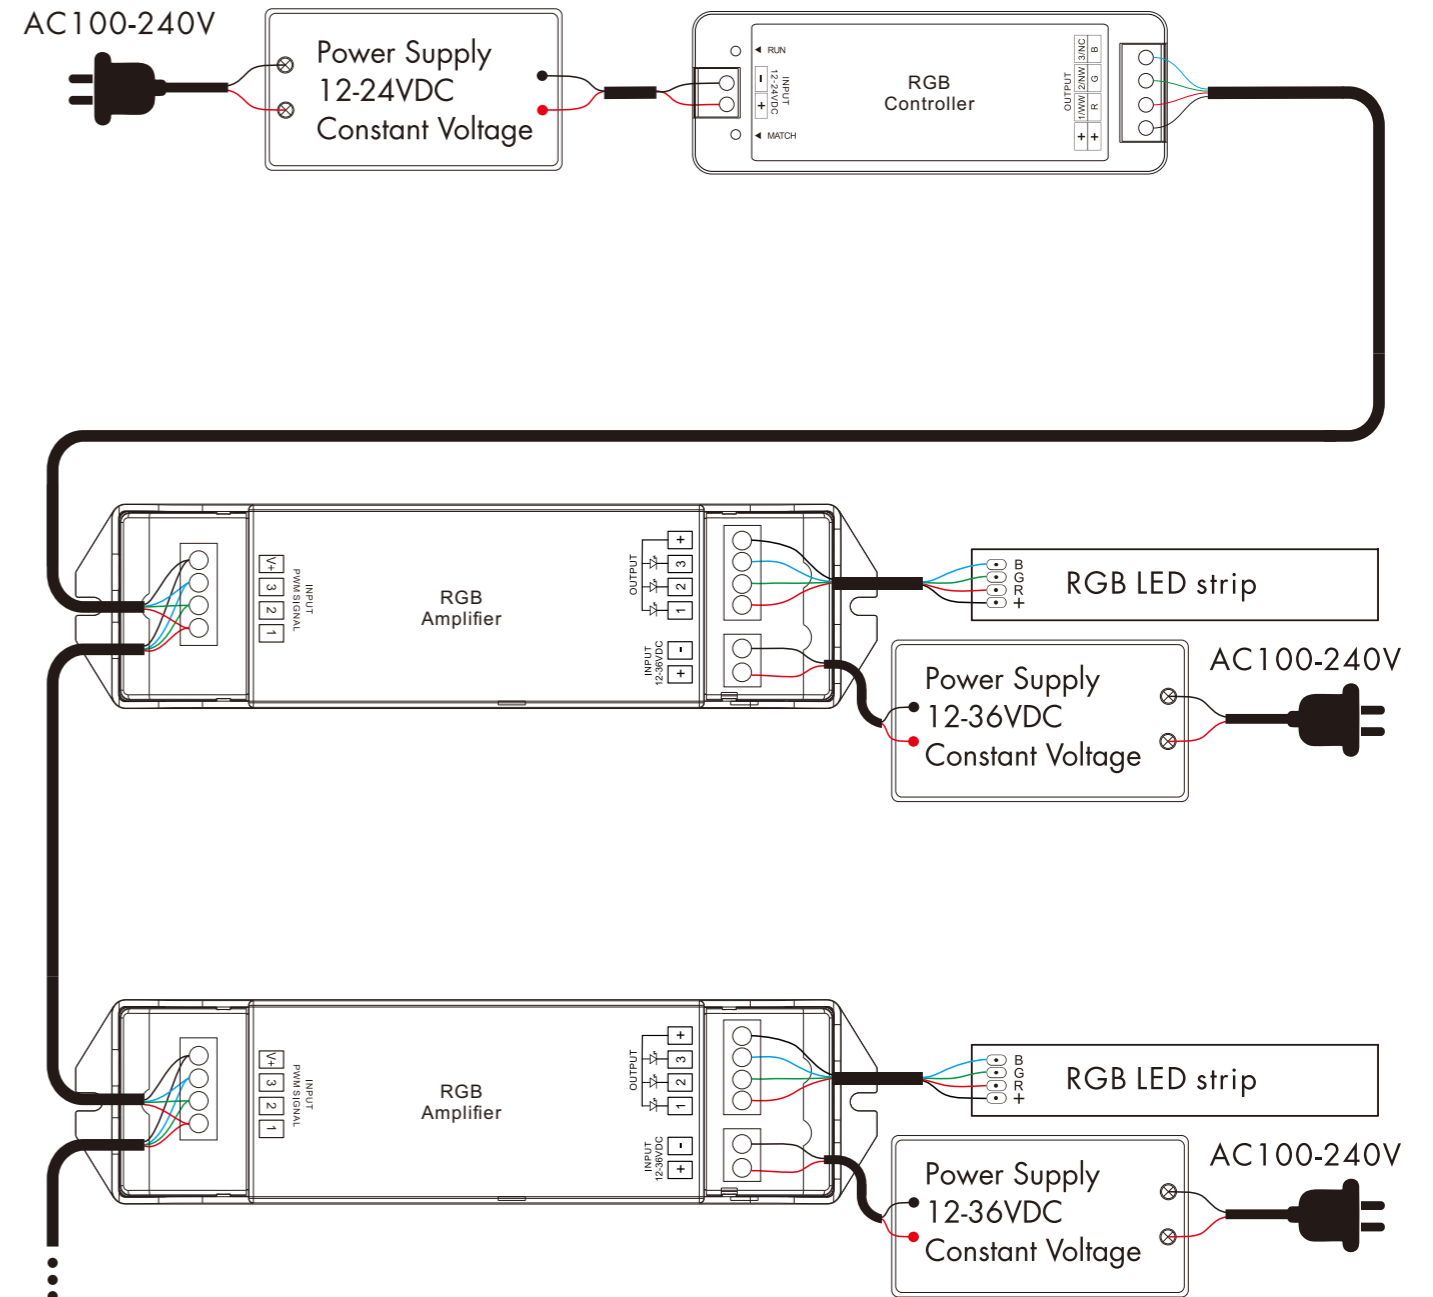

RGB STRIP LIGHT