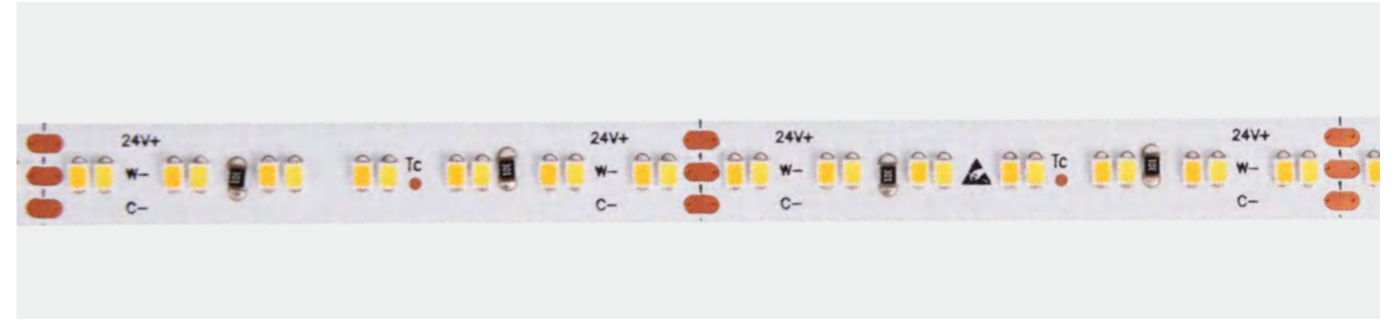

2216 8 / 10 MM 240LED CCT LED Strip