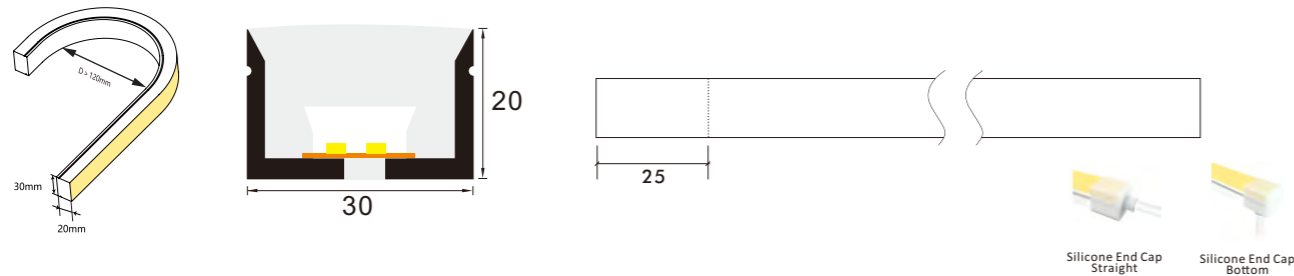

\*The neon flex will come with 5 meters /reel  
\*Customization will be accepted, like voltage, power, and color.

**24V DC Top Bend 30\*20mm Neon flex**

Model Number	Voltage (dc v)	Power (w)	LED Qty (pcs)	Lumens (lm/m)	Efficacy (lm/W)	CCT&Color (K)	CRI	Cutting unit (mm)	Beam Angle (o)
N15W67-283527-024CV-240S-MY3-T3020	24	20	240	800	40	2700	80/90	25	120
N15W67-283527-024CV-240S-MY3-T3020	24	20	240	900	45	3000	80/90	25	120
N15W67-283527-024CV-240S-MY3-T3020	24	20	240	1100	55	4000	80/90	25	120
N15W67-283527-024CV-240S-MY3-T3020	24	20	240	900	45	6000	80/90	25	120