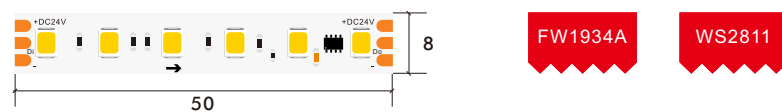

8mm 2835 120LED White Color 20pixels Digital Strip

Model Number	Voltage (dc v)	Power (w)	LED Qty (pcs)	Lumens (lm/m)	Efficacy (lm/W)	CCT&Color (K)	CRI	Cutting unit (mm)	Bean Angle (o)
S08WXX-283527-024AD-120S-MY3-3X20	24	12	120	1152	80	2700	80/90	50	120
S08WXX-283530-024AD-120S-MY3-3X20	24	12	120	1224	85	3000	80/90	50	120
S08WXX-283540-024AD-120S-MY3-3X20	24	12	120	1296	90	4000	80/90	50	120
S08WXX-283560-024AD-120S-MY3-3X20	24	12	120	1224	85	6000	80/90	50	120

*The strip light will come with 5 meters /reel
*All the data above is just for reference under IP20. it is different with IP65, IP66, IP67, IP68