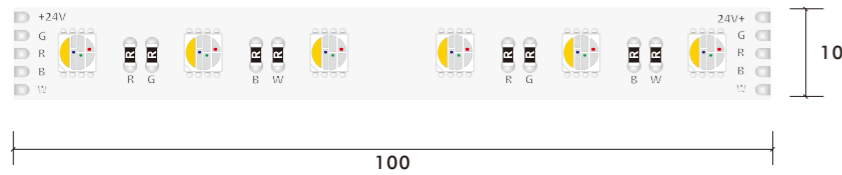

# RGBW STRIP LIGHT

5050 RGBW LED Strip

Model Number	Voltage (dc v)	Power (w)	LED Qty (pcs)	Lumens (lm/m)	Efficacy (lm/W)	CCT&Color (K)	CRI	Cutting unit (mm)	Beam Angle (o)
S12WXX-5050MC-012CV-060S-MY3	12	19.2	60	N/A	N/A	RGBW	80/90	50	120

\*The strip light will come with 5 meter /reel  
 \*All the data above is just for reference under IP20. it is different with IP65, IP66, IP67, IP68

Model Number	Voltage (dc v)	Power (w)	LED Qty (pcs)	Lumens (lm/m)	Efficacy (lm/W)	CCT&Color (K)	CRI	Cutting unit (mm)	Beam Angle (o)
S10WXX-5050MC-024CV-060S-MY3	24	19.2	60	N/A	N/A	RGBW	80/90	100	120