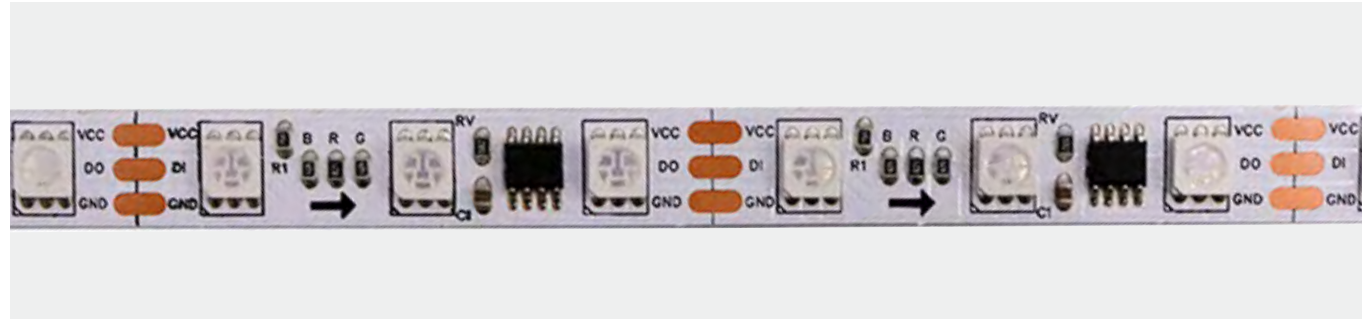

5050 RGB 10 MM 60LED DIGITAL STRIP