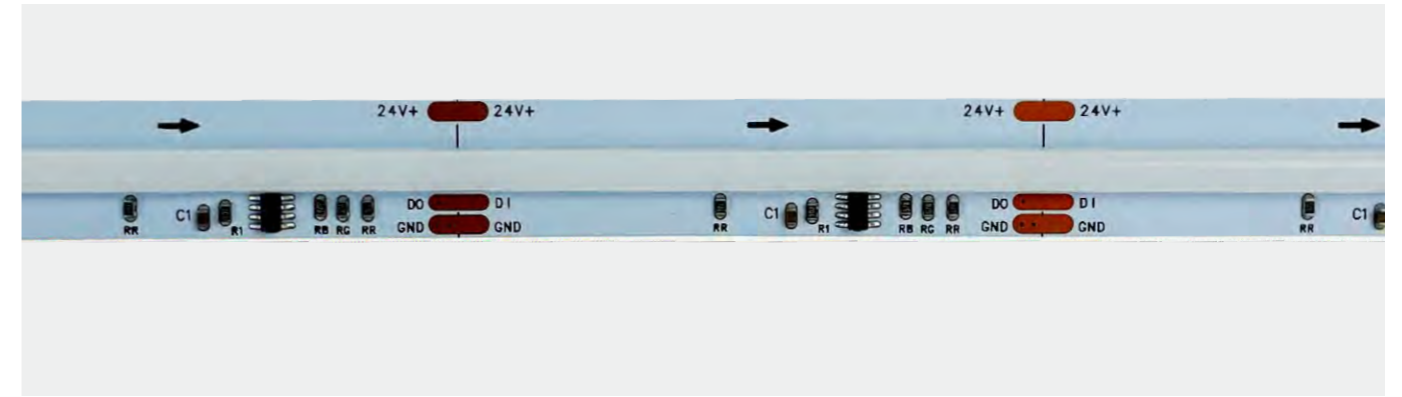

12 MM RGBW DIGITAL

Model Number	Voltage (dc v)	Power (w)	LED Qty (pcs)	Lumens (lm/m)	Efficacy (lm/W)	CCT&Color (K)	CRI	Cutting unit (mm)	Beam Angle (o)
S12W20-FCOBMC-024AD-784S-MY3-WS2814	24	21	784	N/A	90	RGBWIC	90	71.43	180

*The strip light will come with 5 meters /reel
*All the data above is just for reference under IP20. it is different with IP65, IP66, IP67, IP68

Model Number	Voltage (dc v)	Power (w)	LED Qty (pcs)	Lumens (lm/m)	Efficacy (lm/W)	CCT&Color (K)	CRI	Cutting unit (mm)	Beam Angle (o)
S12W20-FCOBTC-024AD-840S-MY3-WS2814	24	48	840	N/A	90	RGBWIC	N/A	31.25	180

*The strip light will come with 5 meters /reel
*All the data above is just for reference under IP20. it is different with IP65, IP66, IP67, IP68