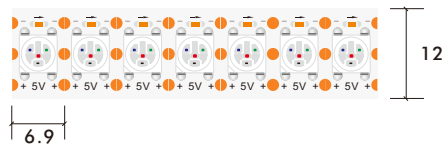

5050 RGB COLOR 12MM 144LED DIGITAL STRIP