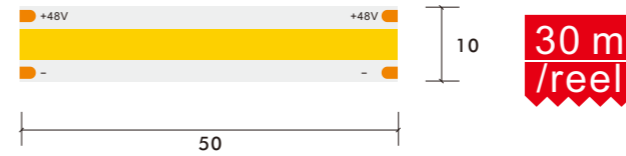

48V 10 MM - 480Chips/M