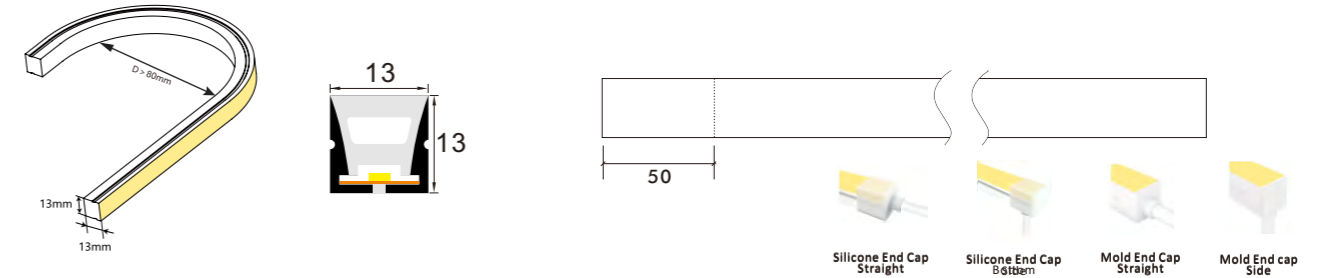

24V DC Top Bend 13*13mm Neon flex

Model Number	Voltage (dc v)	Power (w)	LED Qty (pcs)	Lumens (lm/m)	Efficacy (lm/W)	CCT&Color (K)	CRI	Cutting unit (mm)	Beam Angle (o)
N10W67-2835XX-024CV-140S-MY3-T1313	24	12	140	660	55	WHITE	80/90	50	120
N10W67-2835XX-024CV-168S-MY3-T1313MC	24	14	168	620	45	WHITE	80/90	11.9	120
N10W67-2216TW-024CV-240S-MY3-T1313	24	16	240	574	41	CCT	90	50	120
N10W67-3838TC-024CV-168S-MY3-T1313	24	12	168	N/A	N/A	RGB	N/A	35.7	120
N10W67-4040FC-024CV-126S-MY3-T1313	24	12	126	N/A	N/A	RGBW	N/A	55.5	120

*The neon flex will come with 5 meters /reel
*Customization will be accepted, like voltage, power, and color.