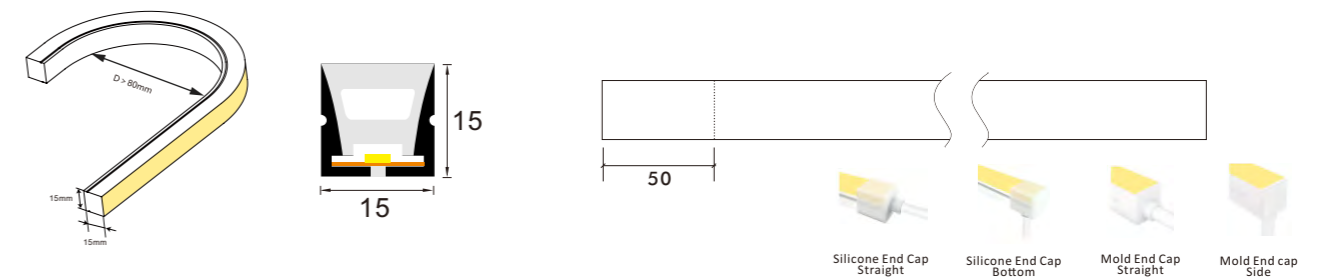

T1515

24V DC Top Bend 15*15mm Neon flex

Model Number	Voltage (dc v)	Power (w)	LED Qty (pcs)	Lumens (lm/m)	Efficacy (lm/W)	CCT&Color (K)	CRI	Cutting unit (mm)	Beam Angle (o)
N10W67-2835XX-024CV-140S-MY3-T1515	24	14	140	660	55	WHITE	80/90	50	120
N10W67-2835XX-024CV-168S-MY3-T1515MC	24	14	168	620	45	WHITE	80/90	11.9	120
N10W67-2216TW-024CV-240S-MY3-T1515	24	16	240	574	41	CCT	90	50	120
N10W67-2835TC-024CV-168S-MY3-T1515	24	16	168	N/A	N/A	RGB	N/A	35.7	120
N10W67-5050FC-024CV-096S-MY3-T1515	24	20	96	N/A	N/A	RGBW	N/A	62.5	120
N10W67-5050MC-024AD-084S-MY3-T1515	24	15	84	N/A	N/A	RGBW SPI	N/A	71.4	120
N10W67-5050MC-024CV-096DMX-MY3-T1515	24	20	96	N/A	N/A	RGBW DMX	N/A	62.5	120