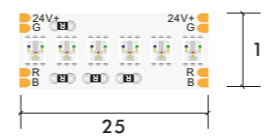

24V DC 10mm 3838 240LED RGB Color LED Strip

Model Number	Voltage (dc v)	Power (w)	LED Qty (pcs)	Lumens (lm/m)	Efficacy (lm/W)	CCT&Color (K)	CRI	Cutting unit (mm)	Beam Angle (o)
S10WXX-3838TC-024CV-240S-MY3	24	19.2	240	N/A	80	RGB	80/90	25	120

*The strip light will come with 5 meter /reel
*All the data above is just for reference under IP20. it is different with IP65, IP66, IP67, IP68