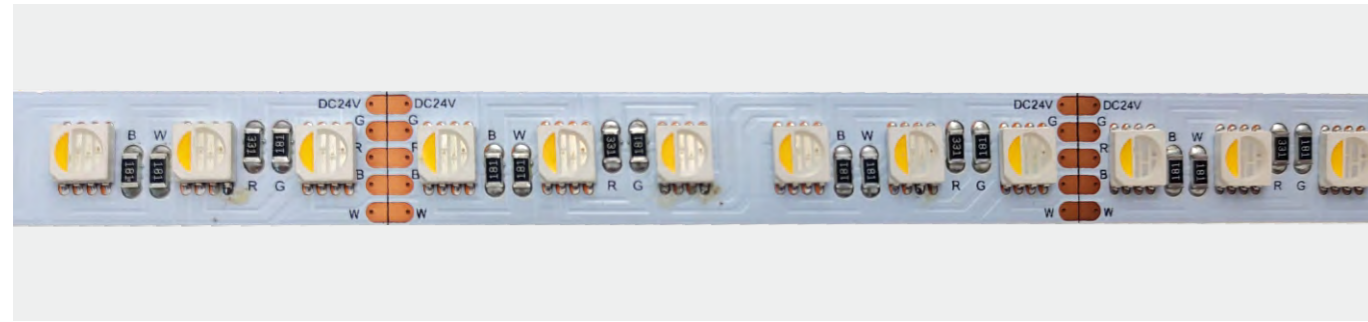

5050 RGBW LED Strip