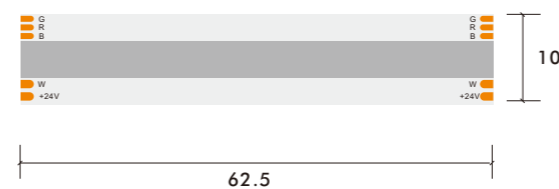

12V DC 12mm 896 Chip/m RGBW Color COB Strip

Model Number	Voltage (dc v)	Power (w)	LED Qty (pcs)	Lumens (lm/m)	Efficacy (lm/W)	CCT&Color (K)	CRI	Cutting unit (mm)	Beam Angle (o)
S12W20-FCOBMC-024CV-896S-MY3	24	16	896	N/A	N/A	RGBW	N/A	62.5	180

*The strip light will come with 5 meters /reel
*All the data above is just for reference under IP20. it is different with IP65, IP66, IP67, IP68