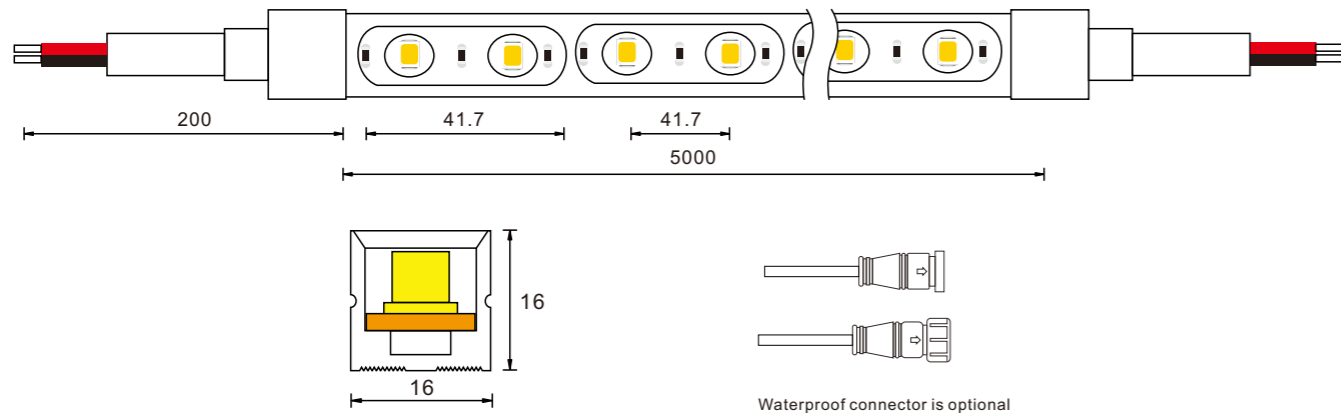

24V DC	1616 3D Bendable Flexible Wall Washer	Model Number	Voltage (dc v)	Power (w)	LED Qty (pcs)	Lumens (lm/m)	Efficacy (lm/W)	CCT&Color (K)	CRI	Cutting unit (mm)	Beam Angle (o)
		W12W65-283527-024CV-048S-MY3-1616	24	16	48	1425	95	2700	80/90	Not cuttable	30°/ 30°45°
		W12W65-283530-024CV-048S-MY3-1616	24	16	48	1500	100	CCT	80/90	Not cuttable	30°/ 30°45°
		W12W65-283540-024CV-048S-MY3-1616	24	16	48	1575	105	RGB	80/90	Not cuttable	30°/ 30°45°
		W12W65-283560-024CV-048S-MY3-1616	24	16	48	1500	100	RGBW	80/90	Not cuttable	30°/ 30°45°

*The strip light will come with 5 meters /reel
*All the data above is just for reference under IP20. it is different with IP65, IP66, IP67, IP68