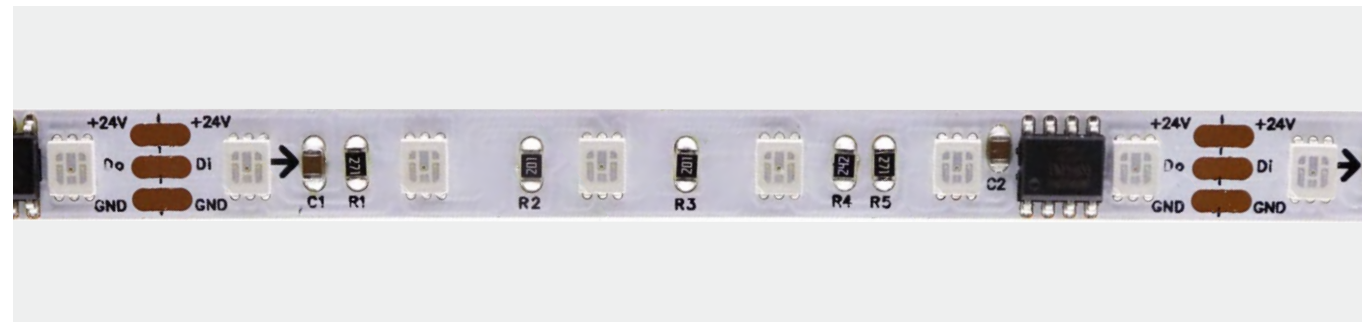

2835 RGB COLOR 8/10 MM 120LED DIGITAL STRIP