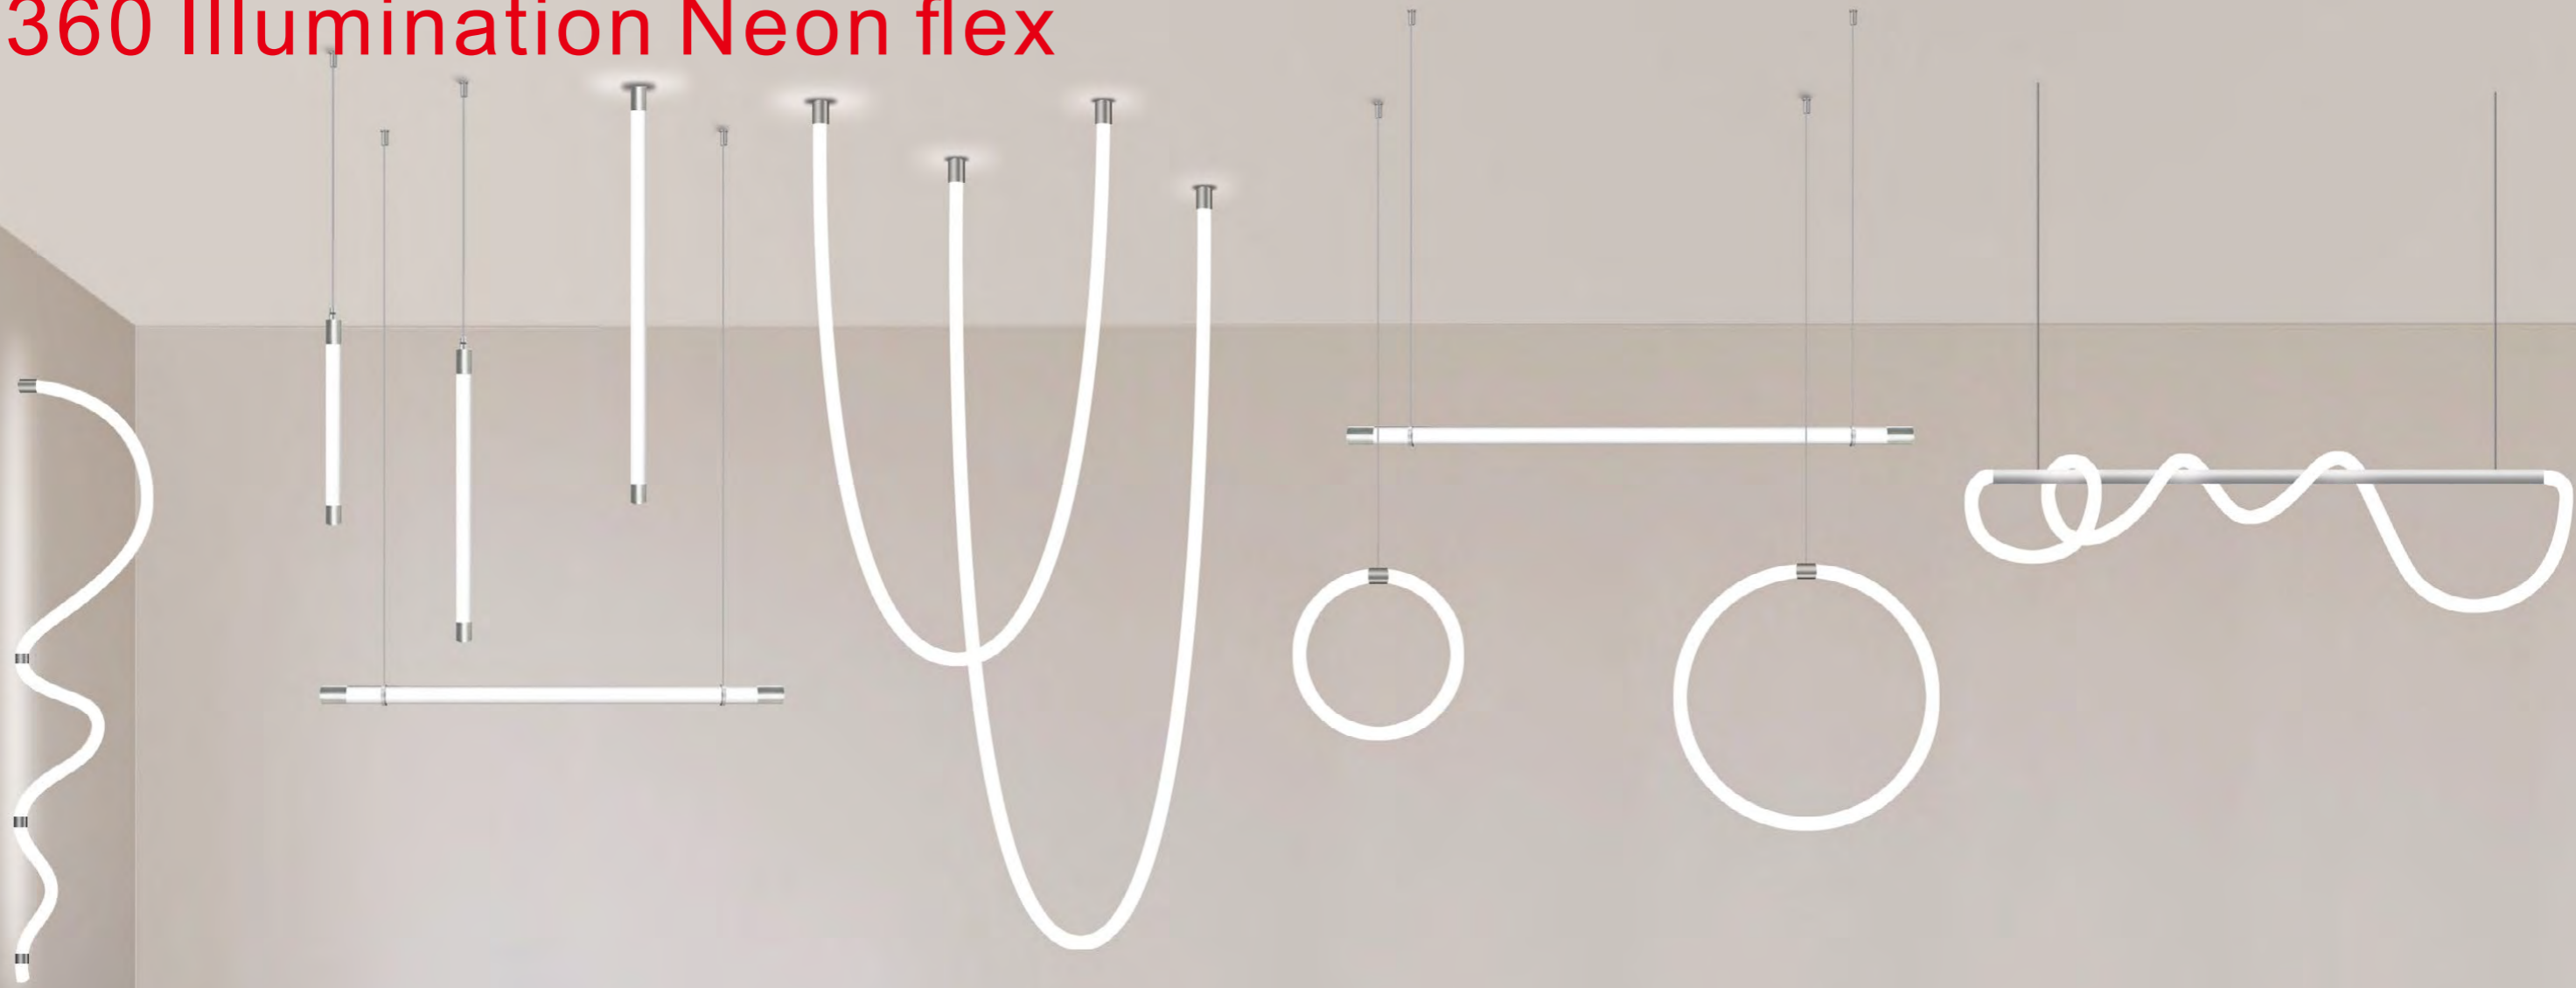

360 Illumination Neon flex