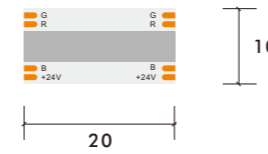

10 MM - 450/480 RGB Chips/M

RGB COB Strip light