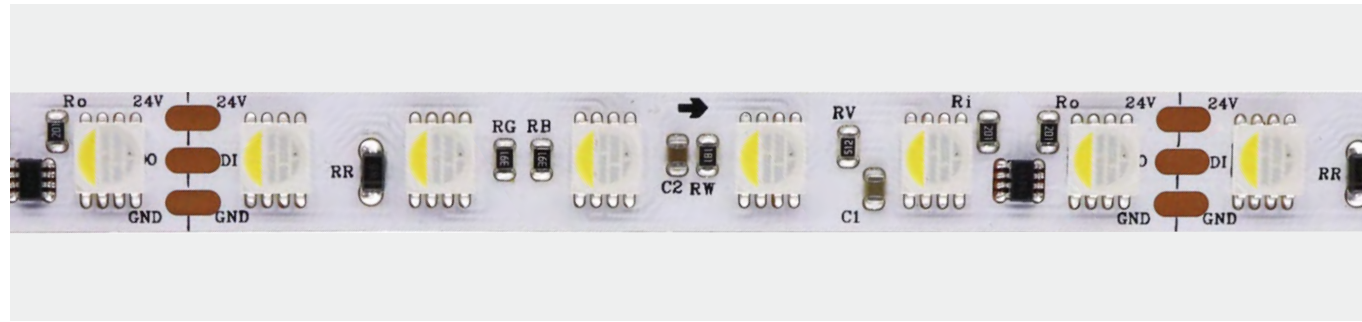

5050 RGBW COLOR 8/10/12 MM 84LED DIGITAL STRIP