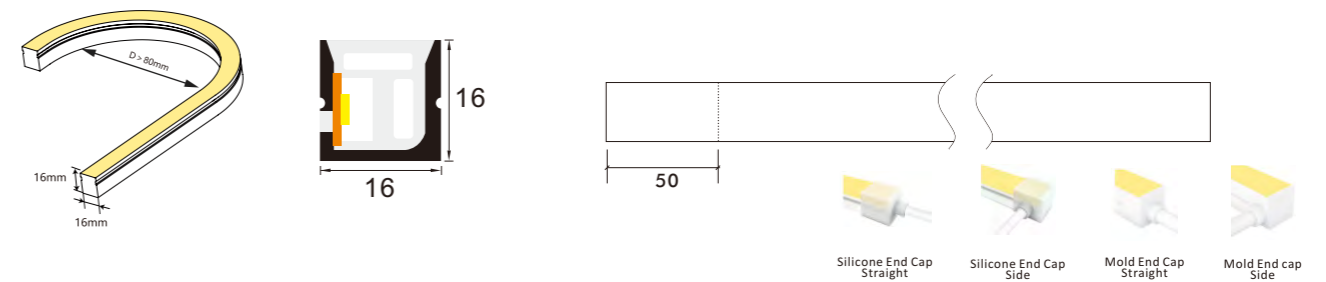

24V DC Side Bend 16*16mm Neon flex

Model Number	Voltage (dc v)	Power (w)	LED Qty (pcs)	Lumens (lm/m)	Efficacy (lm/W)	CCT&Color (K)	CRI	Cutting unit (mm)	Beam Angle (o)
N10W67-2835XX-024CV-140S-MY3-S1616	24	14	140	660	55	WHITE	80/90	50	120
N10W67-2835XX-024CV-168S-MY3-S1616MC	24	14	168	620	45	WHITE	80/90	11.9	120
N10W67-2216TW-024CV-240S-MY3-S1616	24	16	240	574	41	CCT	90	50	120
N10W67-2835TC-024CV-168S-MY3-S1616	24	16	168	N/A	N/A	RGB	N/A	35.7	120
N10W67-5050FC-024CV-096S-MY3-S1616	24	20	96	N/A	N/A	RGBW	N/A	62.5	120
N10W67-5050MC-024AD-084S-MY3-S1616	24	15	84	N/A	N/A	RGBW SPI	N/A	71.4	120
N10W67-5050MC-024CV-096DMX-MY3-S1616	24	20	96	N/A	N/A	RGBW DMX	N/A	62.5	120