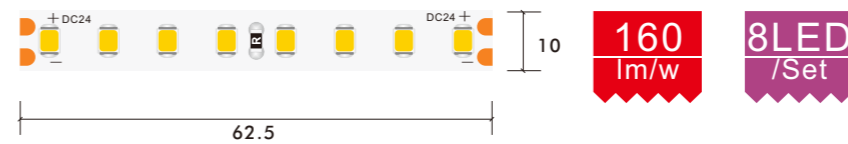

2835 8 MM 128LED WHITE

8mm 2835 128 LED Single Color LED Strip

Model Number	Voltage (dc v)	Power (w)	LED Qty (pcs)	Lumens (lm/m)	Efficacy (lm/W)	CCT&Color (K)	CRI	Cutting unit (mm)	Beam Angle (o)
S08WXX-283527-024CV-128S-MY3-HF	24	9.6	128	1392	145	2700	80/90	62.5	120
S08WXX-283530-024CV-128S-MY3-HF	24	9.6	128	1488	155	3000	80/90	62.5	120
S08WXX-283540-024CV-128S-MY3-HF	24	9.6	128	1536	160	4000	80/90	62.5	120
S08WXX-283560-024CV-128S-MY3-HF	24	9.6	128	1488	155	6000	80/90	62.5	120

*The strip light will come with 5 meters /reel
*All the data above is just for reference under IP20. it is different with IP65, IP66, IP67, IP68