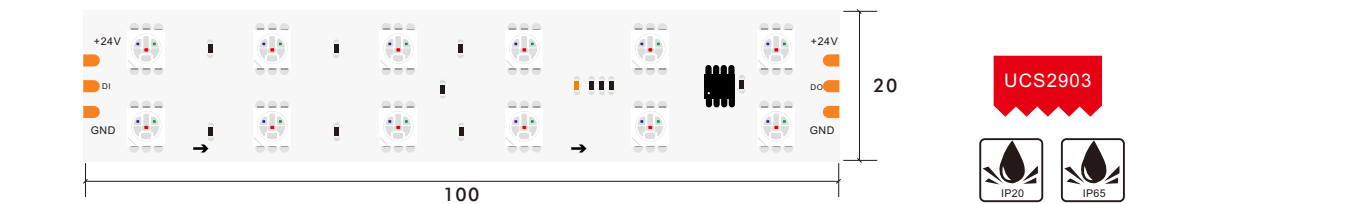

5050 RGB COLOR 20 MM 120LED DIGITAL STRIP

Model Number	Voltage (dc v)	Power (w)	LED Qty (pcs)	Lumens (lm/m)	Efficacy (lm/W)	CCT&Color (K)	CRI	Cutting unit (mm)	Beam Angle (o)
S20WXX-5050TC-012AD-120D-MY3-3X20	12	20	120	N/A	N/A	RGB	N/A	50	120

*The strip light will come with 5 meters /reel
*All the data above is just for reference under IP20. it is different with IP65, IP66, IP67, IP68

Model Number	Voltage (dc v)	Power (w)	LED Qty (pcs)	Lumens (lm/m)	Efficacy (lm/W)	CCT&Color (K)	CRI	Cutting unit (mm)	Beam Angle (o)
S20WXX-5050TC-012AD-120D-MY3-3X30	12	19	120	N/A	N/A	RGB	N/A	33.3	120

*The strip light will come with 5 meters /reel
*All the data above is just for reference under IP20. it is different with IP65, IP66, IP67, IP68

Model Number	Voltage (dc v)	Power (w)	LED Qty (pcs)	Lumens (lm/m)	Efficacy (lm/W)	CCT&Color (K)	CRI	Cutting unit (mm)	Beam Angle (o)
S20WXX-5050TC-024AD-120D-MY3-3x10	24	16	120	N/A	N/A	RGB	N/A	100	120

*The strip light will come with 5 meters /reel
*All the data above is just for reference under IP20. it is different with IP65, IP66, IP67, IP68

2835 RGB COLOR 20 MM 240LED DIGITAL STRIP

Model Number	Voltage (dc v)	Power (w)	LED Qty (pcs)	Lumens (lm/m)	Efficacy (lm/W)	CCT&Color (K)	CRI	Cutting unit (mm)	Beam Angle (o)
S20WXX-5050TC-024AD-240D-MY3-3X20	12	20	240	N/A	N/A	RGB	80/90	50	120

*The strip light will come with 5 meters /reel
*All the data above is just for reference under IP20. it is different with IP65, IP66, IP67, IP68

Model Number	Voltage (dc v)	Power (w)	LED Qty (pcs)	Lumens (lm/m)	Efficacy (lm/W)	CCT&Color (K)	CRI	Cutting unit (mm)	Beam Angle (o)
S20WXX-2835TC-024AD-240D-MY3-3X10	24	20	240	N/A	N/A	RGB	80/90	100	120