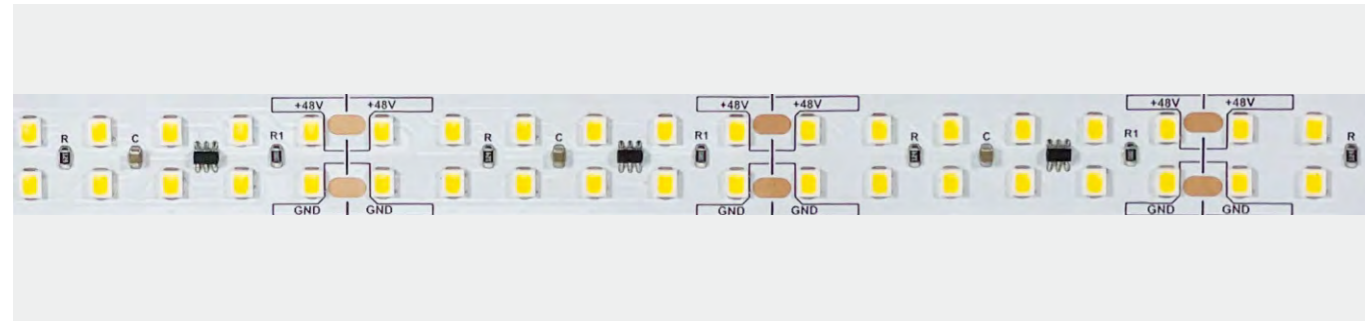

\*The strip light will come with 5 meters /reel  
 \*All the data above is just for reference under IP20. it is different with IP65, IP66, IP67, IP68

5050 RGB ULTRA LONG STRIP

24V DC 10mm 5050 60LED RGB 10M Ultra Long LED Strip									
Model Number	Voltage (dc v)	Power (w)	LED Qty (pcs)	Lumens (lm/m)	Efficacy (lm/W)	CCT&Color (K)	CRI	Cutting unit (mm)	Beam Angle (o)
S10WXX-5050TC-024CC-060S-MY3-L10	24	8	60	N/A	N/A	RGB	80/90	100	120

\*The strip light will come with 5 meters /reel  
 \*All the data above is just for reference under IP20. it is different with IP65, IP66, IP67, IP68

5050 RGBW ULTRA LONG STRIP

Model Number	Voltage (dc v)	Power (w)	LED Qty (pcs)	Lumens (lm/m)	Efficacy (lm/W)	CCT&Color (K)	CRI	Cutting unit (mm)	Beam Angle (o)
S12WXX-5050MC-024CC-060S-MY3-L10	24	12	60	N/A	N/A	RGBW	80/90	100	120

\*The strip light will come with 5 meters /reel  
 \*All the data above is just for reference under IP20. It is different with IP65, IP66, IP67, IP68

# 48V STRIP LIGHT

48V LED STRIP

2835 15 MM 240LED WHITE

48V DC 48V 15mm 2835 240LED Single Color LED Strip										
Model Number	Voltage (dc v)	Power (w)	LED Qty (pcs)	Lumens (lm/m)	Efficacy (lm/W)	CCT&Color (K)	CRI	Cutting unit (mm)	Beam Angle (o)	
S15WXX-283527-048CV-240S-MY3	48	12	240	1520	80	2700	80/90	50	120	
S15WXX-283530-048CV-240S-MY3	48	12	240	1615	85	3000	80/90	50	120	
S15WXX-283540-048CV-240S-MY3	48	12	240	1805	95	4000	80/90	50	120	
S15WXX-283560-048CV-240S-MY3	48	12	240	1786	94	6000	80/90	50	120	