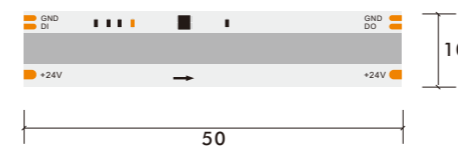

24V DC 10mm 720 Chip/M RGB Color COB Digital Strip

Model Number	Voltage (dc v)	Power (w)	LED Qty (pcs)	Lumens (lm/m)	Efficacy (lm/W)	CCT&Color (K)	CRI	Cutting unit (mm)	Bean Angle (o)
S10W20-FCOBTC-024AD-720S-MY3-WS2811	24	23	720	N/A	90	RGBIC	N/A	50	180

*The strip light will come with 5 meters /reel
*All the data above is just for reference under IP20. it is different with IP65, IP66, IP67, IP68