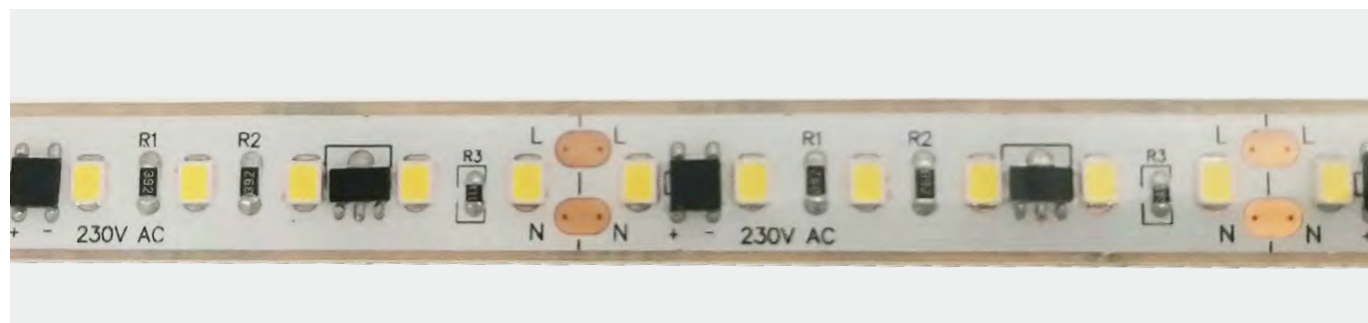

# AC LED STRIP LIGHT

## GUIDE LINE FOR AC LED STRIP LIGHT

SERIES	ITEM NUMBER	VOLTAGE	POWER	LED QTY	LED TYPE	CUT UNIT	WIDTH
Single Color	S10WXX-283527-230CC-120S-MY3	230V	15	120	2835	100	12
	S10WXX-2835XX-230CC-120S-MY3-PRO	230V	15	120	2835	50	12
	S08WXX-2835XX-230CV-120S-MY3-ECO	230V	8	120	2835	100	10
	S15WXX-2835XX-230CC-240S-MY3	230V	20	240	2835	50	15
CCT	S10WXX-2835TW-230CC-096S-MY3	230V	10	96	2835	50	15
RGB	S12WXX-5050TC-230CV-072S-MY3	230V	15	72	5050	500	14
RGBW	S12WXX-5050MC-230CV-072S-MY3	230V	15	72	5050	500	14
COB	S10WXX-FCOB27-230CV-432S-MY3	230V	12	432	COB	167	12
	S10WXX-FCOB27-230CV-480S-MY3	230V	12	480	COB	100	12

2835 120LED 230V SINGLE COLOR STRIP LIGHT

230V AC 12mm 2835 120LED 100mm Cutting Single Color LED Strip

Model Number	Voltage (ac v)	Power (w)	LED Qty (pcs)	Lumens (lm/m)	Efficacy (lm/W)	CCT&Color (K)	CRI	Cutting unit (mm)	Beam Angle (o)
S10WXX-283527-230CC-120S-MY3	230	15	120	1425	95	2700	80/90	100	120
S10WXX-283530-230CC-120S-MY3	230	15	120	1500	100	3000	80/90	100	120
S10WXX-283540-230CC-120S-MY3	230	15	120	1575	105	4000	80/90	100	120
S10WXX-283560-230CC-120S-MY3	230	15	120	1500	100	6000	80/90	100	120