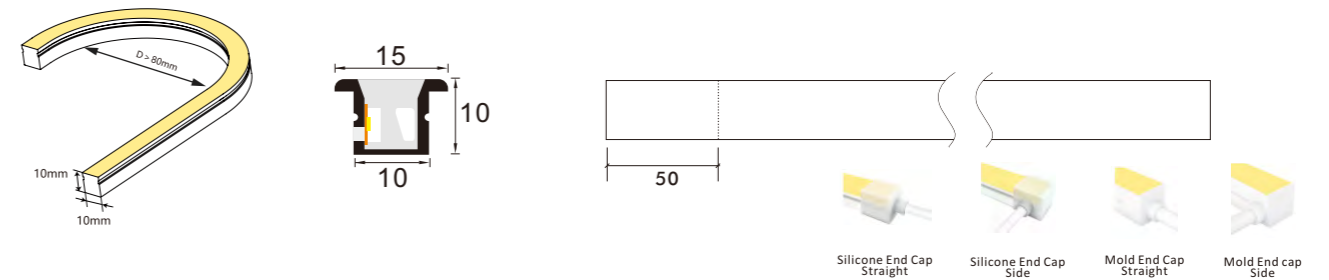

24V DC Side Bend 10*10mm Neon flex										
Model Number	Voltage (dc v)	Power (w)	LED Qty (pcs)	Lumens (lm/m)	Efficacy (lm/W)	CCT&Color (K)	CRI	Cutting unit (mm)	Beam Angle (o)	
N06W67-283527-024CV-160S-MY3-S1010T	24	6	160	330	55	WHITE	80/90	50	120	
N06W67-283527-024CV-160S-MY3-S1010TMC	24	6	160	246	41	WHITE	80/90	12.5	120	

*The neon flex will come with 5 meters /reel
*Customization will be accepted, like voltage, power, and color.