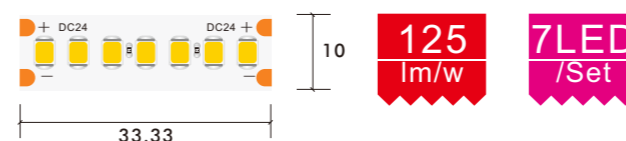

HIGH EFFICACY STRIP LIGHT

2835 10MM 210LED WHITE