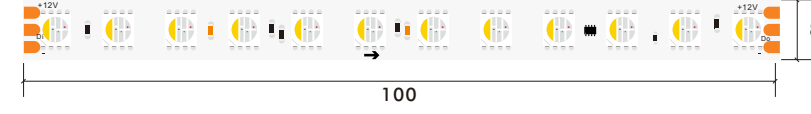

4040 RGBW COLOR 8 MM 120LED DIGITAL STRIP