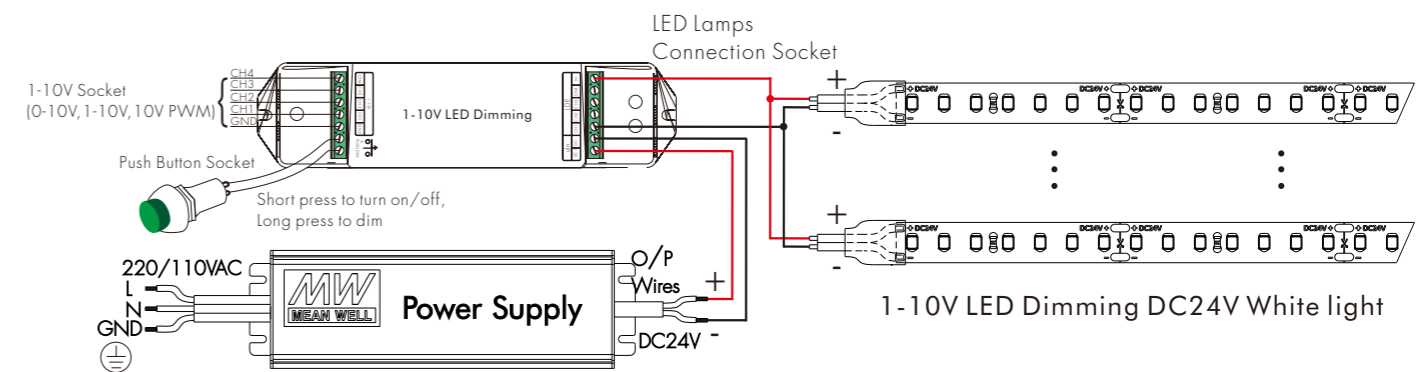

0-10V Dimming System