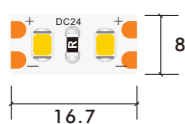

MINI CUT LED STRIP (DOUBLE LEDS CUT)