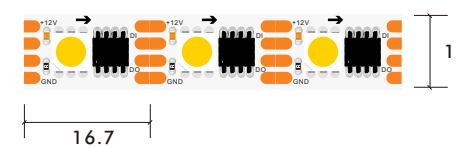

LB1908

GS8208

24V DC 60 Pixel 4 Line 10mm 5050 60LED White Color 60pixels Digital Strip

Model Number	Voltage (dc v)	Power (w)	LED Qty (pcs)	Lumens (lm/m)	Efficacy (lm/W)	CCT&Color (K)	CRI	Cutting unit (mm)	Bean Angle (o)
S10WXX-505027-024AD-060S-MY3-4X60	12	14.4	60	1152	80	2700	80/90	16.7	120
S10WXX-505030-024AD-060S-MY3-4X60	12	14.4	60	1224	85	3000	80/90	16.7	120
S10WXX-505040-024AD-060S-MY3-4X60	12	14.4	60	1296	90	4000	80/90	16.7	120
S10WXX-505060-024AD-060S-MY3-4X60	12	14.4	60	1224	85	6000	80/90	16.7	120

*The strip light will come with 5 meters /reel
*All the data above is just for reference under IP20. it is different with IP65, IP66, IP67, IP68