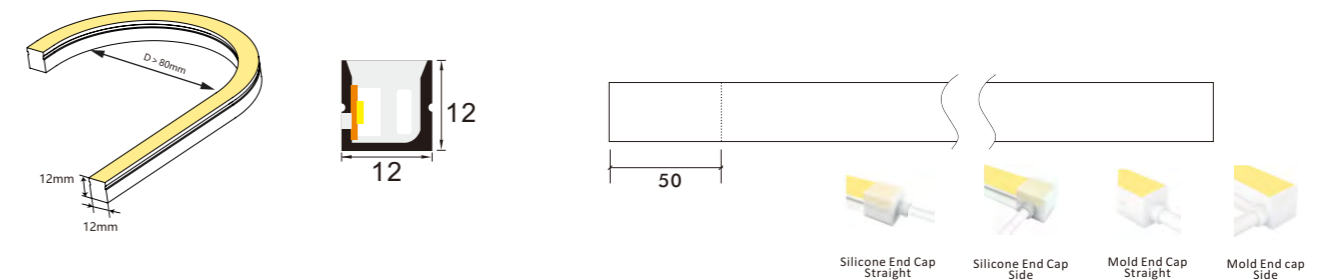

24V DC Side Bend 12*12mm Neon flex

Model Number	Voltage (dc v)	Power (w)	LED Qty (pcs)	Lumens (lm/m)	Efficacy (lm/W)	CCT&Color (K)	CRI	Cutting unit (mm)	Beam Angle (o)
N08W67-2835XX-024CV-140S-MY3-S1212	24	12	140	660	55	WHITE	80/90	50	120
N08W67-2835XX-024CV-120S-MY3-S1212MC	24	12	120	540	45	WHITE	80/90	16.6	120
N08W67-2835TW-024CV-240S-MY3-S1212	24	12	240	492	41	CCT	90	50	120
N08W67-2835TC-024CV-140S-MY3-S1212	24	12	140	N/A	N/A	RGB	N/A	50	120

*The neon flex will come with 5 meters /reel
*Customization will be accepted, like voltage, power, and color.