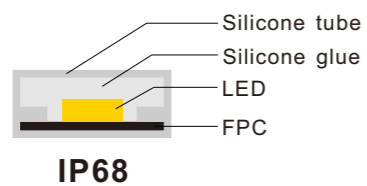

Waterproof

Naked strip
Applicable to dry environment

Gel coating
Applicable to damp environment

Silicone tube
Applicable to water environment

Silicone filling
Under water (with short time)

Backing Tape Selection

3M 200MP

Normal Indoor use

Adhesive Thickness
mils (mm) 5.2mils
(0.13 mm) Adhesion to
Stainless Steel 7.0N/CM

3M 300MP

Normal Indoor use

Adhesive Thickness
mils (mm) 4.8mils
(0.12 mm) Adhesion to
Stainless Steel 8.6N/CM

3M 9080 Tape

Normal Indoor use

Adhesive Thickness
mils (mm) 12.8mils
(0.32 mm) Adhesion to
Stainless Steel 7.5N/CM

3M 4229 Tape

For Waterproof Strips

Adhesive Thickness
mils (mm) 30.4mils
(0.76 mm) Adhesion to
Stainless Steel 20.0N/CM

Tesa 4965

For Aluminum Profile

Adhesive Thickness
mils (mm) 8.2mils
(0.205 mm) Adhesion to
Stainless Steel 14.0N/CM

Blue Tape

For High Wattage Strips

Adhesive Thickness
mils (mm) 4.0mils
(0.10mm) Adhesion to
Stainless Steel 6.0N/CM