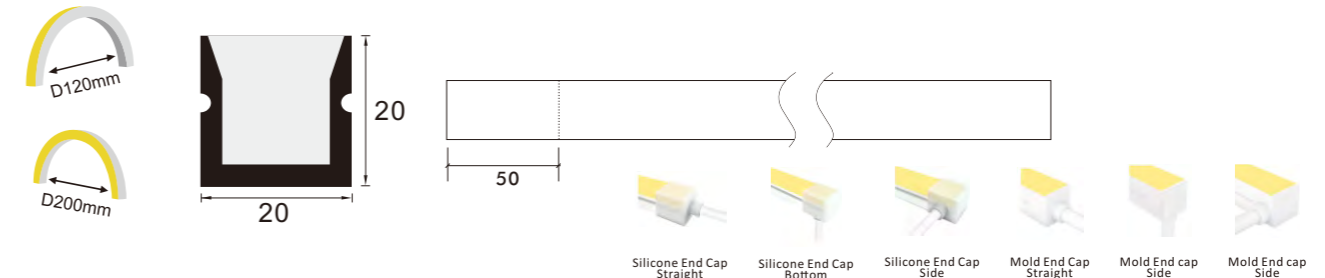

24V DC 3D Bend 20*20mm Neon flex

Model Number	Voltage (dc v)	Power (w)	LED Qty (pcs)	Lumens (lm/m)	Efficacy (lm/W)	CCT&Color (K)	CRI	Cutting unit (mm)	Beam Angle (o)
N12W67-283527-024CV-140S-MY3-3D2020	24	14	140	560	40	2700	80/90	50	120
N12W67-283527-024CV-140S-MY3-3D2020	24	14	140	630	45	3000	80/90	50	120
N12W67-283527-024CV-140S-MY3-3D2020	24	14	140	770	55	4000	80/90	50	120
N12W67-283527-024CV-140S-MY3-3D2020	24	14	140	630	45	6000	80/90	50	120

*The neon flex will come with 5 meters /reel
*Customization will be accepted, like voltage, power, and color.