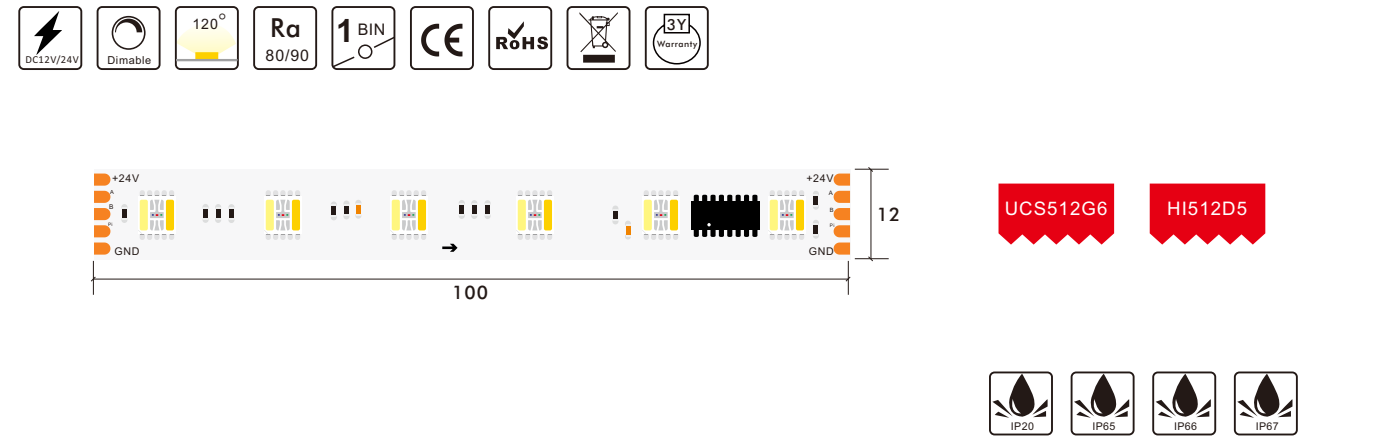

5050 RGBCCT COLOR 12MM 60LED DMX STRIP