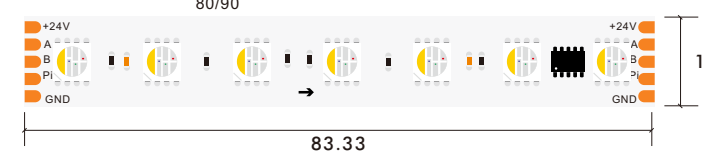

5050 RGBW COLOR 12MM 84LED DMX STRIP