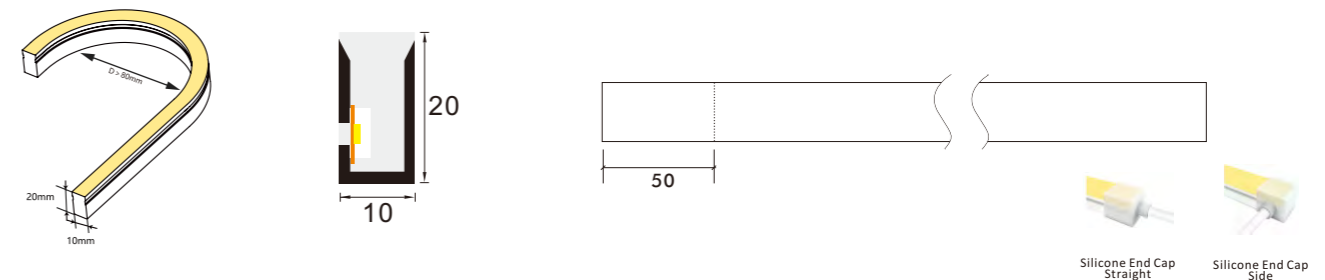

24V DC Side Bend 10*20mm Neon flex

Model Number	Voltage (dc v)	Power (w)	LED Qty (pcs)	Lumens (lm/m)	Efficacy (lm/W)	CCT&Color (K)	CRI	Cutting unit (mm)	Beam Angle (o)
N10W67-2835XX-024CV-140S-MY3-S1020	24	12	140	660	55	WHITE	80/90	50	120
N10W67-2835XX-024CV-168S-MY3-S1020MC	24	14	168	620	45	WHITE	80/90	11.9	120
N10W67-2216TW-024CV-240S-MY3-S1020	24	16	240	574	41	CCT	90	50	120
N10W67-2835TC-024CV-168S-MY3-S1020	24	12	168	N/A	N/A	RGB	N/A	35.7	120
N10W67-4040FC-024CV-126S-MY3-S1020	24	12	126	N/A	N/A	RGBW	N/A	55.5	120

*The neon flex will come with 5 meters /reel
*Customization will be accepted, like voltage, power, and color.