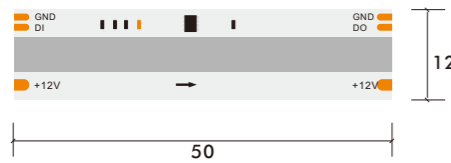

12 MM - 720 Chips/M RGB DIGITAL

Model Number	Voltage (dc v)	Power (w)	LED Qty (pcs)	Lumens (lm/m)	Efficacy (lm/W)	CCT&Color (K)	CRI	Cutting unit (mm)	Beam Angle (o)
S12W20-FCOBTC-012AD-720S-MY3-WS2811	12	23	720	N/A	90	RGBIC	90	50	180

*The strip light will come with 5 meters /reel
*All the data above is just for reference under IP20. it is different with IP65, IP66, IP67, IP68