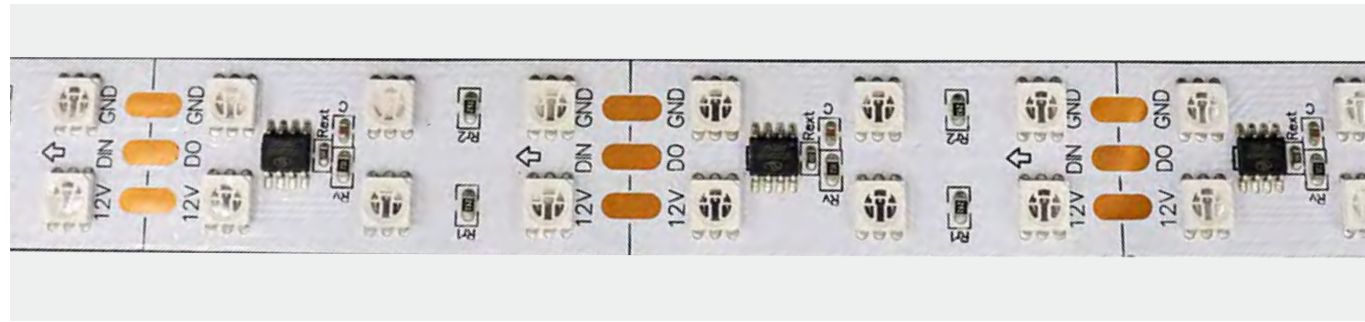

5050 RGB COLOR 20 MM 120LED DIGITAL STRIP

Model Number	Voltage (dc v)	Power (w)	LED Qty (pcs)	Lumens (lm/m)	Efficacy (lm/W)	CCT&Color (K)	CRI	Cutting unit (mm)	Beam Angle (o)
S20WXX-5050TC-012AD-120D-MY3-3X20	12	20	120	N/A	N/A	RGB	N/A	50	120

*The strip light will come with 5 meters /reel
*All the data above is just for reference under IP20. it is different with IP65, IP66, IP67, IP68