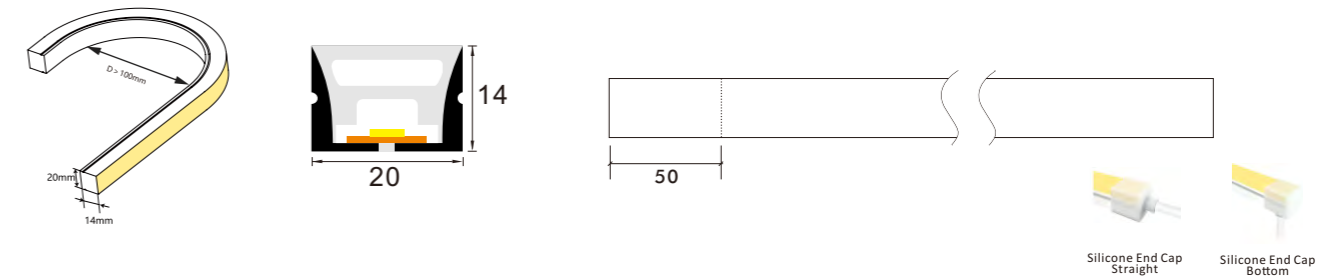

T2014

24V DC

Top Bend 20*14mm Neon flex

Model Number	Voltage (dc v)	Power (w)	LED Qty (pcs)	Lumens (lm/m)	Efficacy (lm/W)	CCT&Color (K)	CRI	Cutting unit (mm)	Beam Angle (o)
N10W67-2835XX-024CV-140S-MY3-T2014	24	14	140	660	55	WHITE	80/90	50	120
N10W67-2835XX-024CV-168S-MY3-T2014MC	24	14	168	620	45	WHITE	80/90	11.9	120
N10W67-2216TW-024CV-240S-MY3-T2014	24	16	240	574	41	CCT	90	50	120
N10W67-2835TC-024CV-168S-MY3-T2014	24	16	168	N/A	N/A	RGB	N/A	35.7	120
N10W67-5050FC-024CV-096S-MY3-T2014	24	20	96	N/A	N/A	RGBW	N/A	62.5	120
N10W67-5050MC-024AD-084S-MY3-T2014	24	15	84	N/A	N/A	RGBW SPI	N/A	71.4	120
N10W67-2835XX-024CV-120DMX-MY3-T2014	24	18	120	738	41	WHITE DMX	N/A	100	120
N10W67-5050MC-024CV-096DMX-MY3-T2014	24	20	96	N/A	N/A	RGBW DMX	N/A	62.5	120