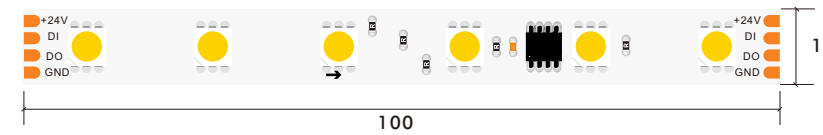

TM1934

24V DC 10 Pixel 4 Line 10mm 5050 60LED White Color 10pixels Digital Strip

Model Number	Voltage (dc v)	Power (w)	LED Qty (pcs)	Lumens (lm/m)	Efficacy (lm/W)	CCT&Color (K)	CRI	Cutting unit (mm)	Bean Angle (o)
S10WXX-505027-024AD-060S-MY3-4X10	24	12	60	1152	80	2700	80/90	100	120
S10WXX-505030-024AD-060S-MY3-4X10	24	12	60	1224	85	3000	80/90	100	120
S10WXX-505040-024AD-060S-MY3-4X10	24	12	60	1296	90	4000	80/90	100	120
S10WXX-505060-024AD-060S-MY3-4X10	24	12	60	1224	85	6000	80/90	100	120

*The strip light will come with 5 meters /reel
*All the data above is just for reference under IP20. it is different with IP65, IP66, IP67, IP68