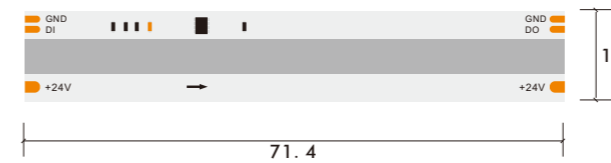

12 MM RGBW DIGITAL

Model Number	Voltage (dc v)	Power (w)	LED Qty (pcs)	Lumens (lm/m)	Efficacy (lm/W)	CCT&Color (K)	CRI	Cutting unit (mm)	Beam Angle (o)
S12W20-FCOBMC-024AD-784S-MY3-WS2814	24	21	784	N/A	90	RGBWIC	90	71.43	180

*The strip light will come with 5 meters /reel
*All the data above is just for reference under IP20. it is different with IP65, IP66, IP67, IP68