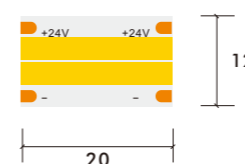

12 MM - 600 /900 Chips/M