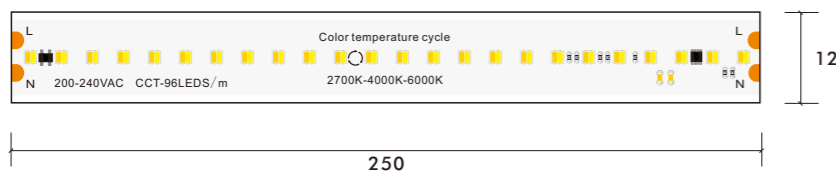

2835 240LED DOUBLE ROW 230V SINGLE COLOR STRIP LIGHT

**230V AC 15mm 2835 240LED 50mm cutting Single Color LED Strip**

Model Number	Voltage (ac v)	Power (w)	LED Qty (pcs)	Lumens (lm/m)	Efficacy (lm/W)	CCT&Color (K)	CRI	Cutting unit (mm)	Beam Angle (o)
S15WXX-283527-230CC-120S-MY3-PRO	230	20	240	1600	80	2700	80/90	50	120
S15WXX-283530-230CC-120S-MY3-PRO	230	20	240	1700	85	3000	80/90	50	120
S15WXX-283540-230CC-120S-MY3-PRO	230	20	240	1800	90	4000	80/90	50	120
S15WXX-283560-230CC-120S-MY3-PRO	230	20	240	1875	95	6000	80/90	50	120

2835 96LED 230V CCT DUAL COLOR STRIP LIGHT

Model Number	Voltage (dc v)	Power (w)	LED Qty (pcs)	Lumens (lm/m)	Efficacy (lm/W)	CCT&Color (K)	CRI	Cutting unit (mm)	Beam Angle (o)
S10WXX-2835TW-230CC-096S-MY3	230	10	96	1000	100	CCT	80/90	250	120