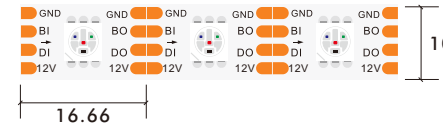

5050 RGB COLOR 10 MM 60LED DIGITAL STRIP

SK6812

WS2812

5V DC 60 Pixel 3 Line 10mm 5050 60LED RGB Color 60pixels Digital Strip

Model Number	Voltage (dc v)	Power (w)	LED Qty (pcs)	Lumens (lm/m)	Efficacy (lm/W)	CCT&Color (K)	CRI	Cutting unit (mm)	Bean Angle (o)
S10WXX-5050TC-005AD-060S-MY3-3X60	5	14	60	N/A	N/A	RGB	80/90	16.6	120

*The strip light will come with 5 meters /reel
*All the data above is just for reference under IP20. it is different with IP65, IP66, IP67, IP68

Ws2813

APA102

SK9822

5V DC 60 Pixel 4 Line 10mm 5050 60LED RGB Color 60pixels Digital Strip

Model Number	Voltage (dc v)	Power (w)	LED Qty (pcs)	Lumens (lm/m)	Efficacy (lm/W)	CCT&Color (K)	CRI	Cutting unit (mm)	Bean Angle (o)
S10WXX-5050TC-005AD-060S-MY3-4X60	5	7	60	N/A	N/A	RGB	80/90	16.6	120

*The strip light will come with 5 meters /reel
*All the data above is just for reference under IP20. it is different with IP65, IP66, IP67, IP68

SK6812

12V DC 60 Pixel 3 Line 10mm 5050 60LED RGB Color 60pixels Digital Strip

Model Number	Voltage (dc v)	Power (w)	LED Qty (pcs)	Lumens (lm/m)	Efficacy (lm/W)	CCT&Color (K)	CRI	Cutting unit (mm)	Bean Angle (o)
S10WXX-5050TC-012AD-060S-MY3-3X60	12	14	60	N/A	N/A	RGB	80/90	16.6	120

*The strip light will come with 5 meters /reel
*All the data above is just for reference under IP20. it is different with IP65, IP66, IP67, IP68

WS2815E

SK6813

GS8208

12V DC 60 Pixel 4 Line 10mm 5050 60LED RGB Color 60pixels Digital Strip

Model Number	Voltage (dc v)	Power (w)	LED Qty (pcs)	Lumens (lm/m)	Efficacy (lm/W)	CCT&Color (K)	CRI	Cutting unit (mm)	Bean Angle (o)
S10WXX-5050TC-012CV-060S-MY3-4X60	12	14	60	N/A	N/A	RGB	80/90	16.66	120

*The strip light will come with 5 meters /reel
*All the data above is just for reference under IP20. it is different with IP65, IP66, IP67, IP68