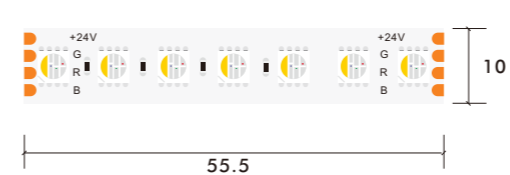

Model Number	Voltage (dc v)	Power (w)	LED Qty (pcs)	Lumens (lm/m)	Efficacy (lm/W)	CCT&Color (K)	CRI	Cutting unit (mm)	Beam Angle (o)
S10WXX-4040MC-024CV-126S-MY3	24	16.8	126	N/A	N/A	RGBW	80/90	55.5	120

*The strip light will come with 5 meter /reel
*All the data above is just for reference under IP20. it is different with IP65, IP66, IP67, IP68