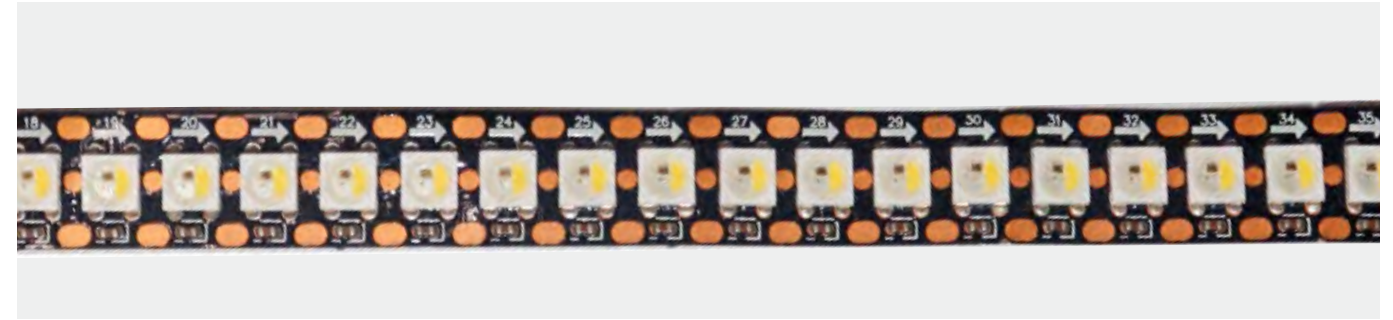

5050 RGBW COLOR DIGITAL STRIP