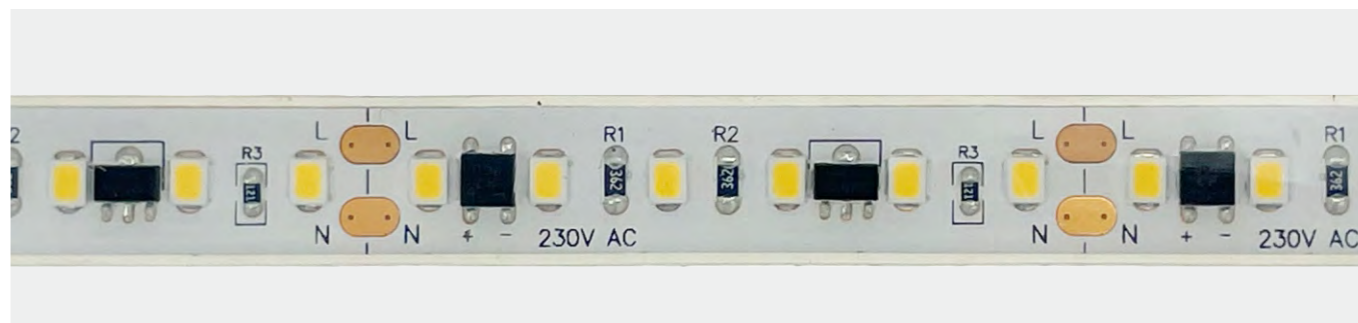

2835 120LED 230V 50MM CUT SINGLE COLOR STRIP LIGHT