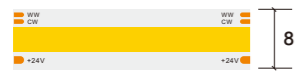

8 MM - 512 CCT Chips/M