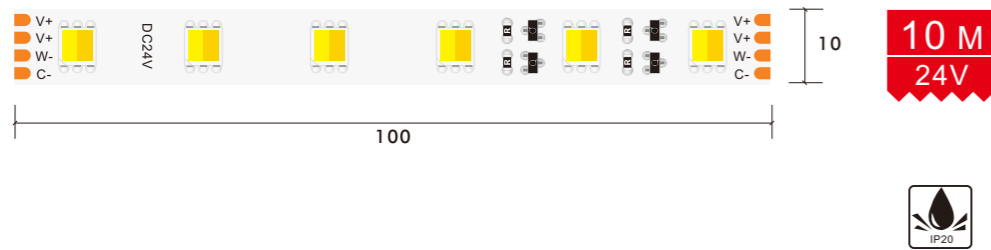

480CHIPS 230V COB SINGLE COLOR STRIP LIGHT

230V AC 12mm COB 480 Chip SINGLE Color LED Strip

Model Number	Voltage (dc v)	Power (w)	LED Qty (pcs)	Lumens (lm/m)	Efficacy (lm/W)	CCT&Color (K)	CRI	Cutting unit (mm)	Beam Angle (o)
S10WXX-FCOB27-230CV-480S-MY3	230	12	480	1080	90	2700	90	100	180
S10WXX-FCOB30-230CV-480S-MY3	230	12	480	1140	95	3000	90	100	180
S10WXX-FCOB40-230CV-480S-MY3	230	12	480	1200	100	4000	90	100	180
S10WXX-FCOB60-230CV-480S-MY3	230	12	480	1140	95	6000	90	100	180

\*The strip light will come with 5 meters /reel  
\*All the data above is just for reference under IP20. it is different with IP65, IP66, IP67, IP68

2835 120LED WHITE ULTRA LONG STRIP

15 M  
24V

Model Number	Voltage (dc v)	Power (w)	LED Qty (pcs)	Lumens (lm/m)	Efficacy (lm/W)	CCT&Color (K)	CRI	Cutting unit (mm)	Beam Angle (o)
S10WXX-283527-024CC-120S-MY3-L20	24	9	120	720	80	2700	80/90	50	120
S10WXX-283530-024CC-120S-MY3-L20	24	9	120	765	85	3000	80/90	50	120
S10WXX-283540-024CC-120S-MY3-L20	24	9	120	810	90	4000	80/90	50	120
S10WXX-283560-024CC-120S-MY3-L20	24	9	120	765	85	6000	80/90	50	120

\*The strip light will come with 5 meters /reel  
\*All the data above is just for reference under IP20. it is different with IP65, IP66, IP67, IP68

5050 CCT Tunable Constant current

24V DC 10mm 5050 60LED CCT Tunable Ultra Long LED Strip									
Model Number	Voltage (dc v)	Power (w)	LED Qty (pcs)	Lumens (lm/m)	Efficacy (lm/W)	CCT&Color (K)	CRI	Cutting unit (mm)	Beam Angle (o)
S10WXX-5050TW-024CC-060S-MY3-L10	24	10	60	950	95	CCT	80/90	100	120