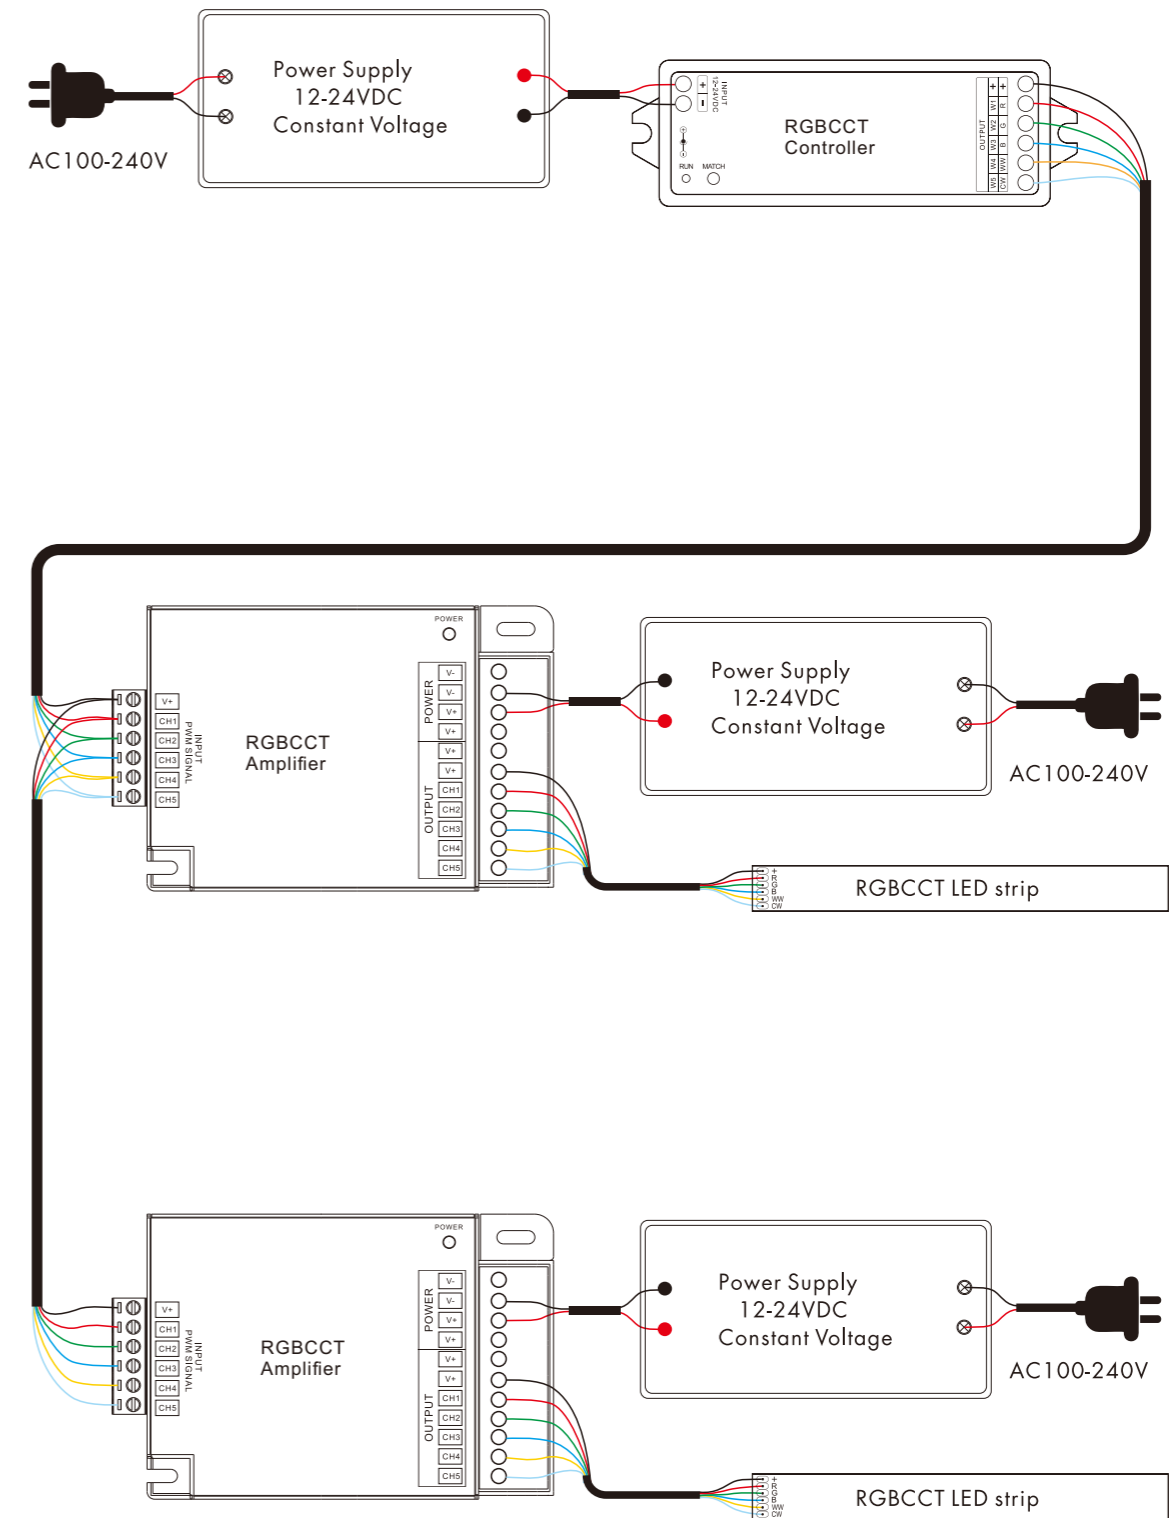

RGB CCT STRIP LIGHT