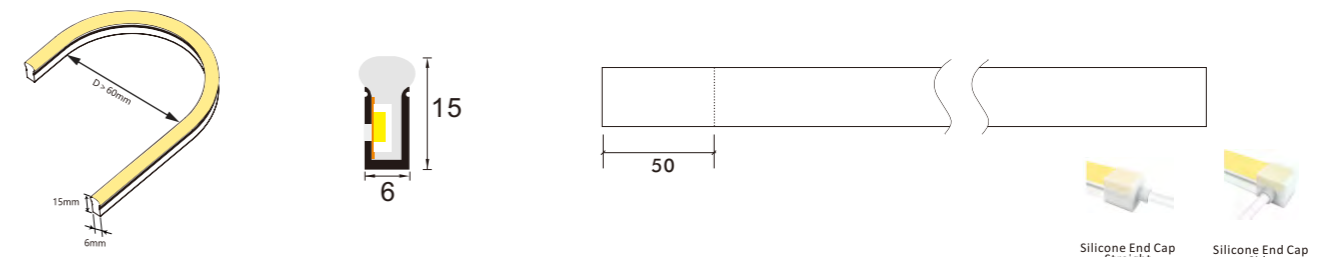

24V DC Side Bend 6*15mm Neon flex

Model Number	Voltage (dc v)	Power (w)	LED Qty (pcs)	Lumens (lm/m)	Efficacy (lm/W)	CCT&Color (K)	CRI	Cutting unit (mm)	Beam Angle (o)
N08W67-2835XX-024CV-140S-MY3-S0615	24	12	140	660	55	WHITE	80/90	50	120
N08W67-2835XX-024CV-120S-MY3-S0615MC	24	12	120	492	41	WHITE	80/90	50	120
N08W67-2835TW-024CV-240S-MY3-S0615	24	12	240	492	41	CCT	90	50	120
N08W67-2835TC-024CV-120S-MY3-S0615	24	12	120	N/A	N/A	RGB	N/A	50	120

*The neon flex will come with 5 meters /reel
*Customization will be accepted, like voltage, power, and color.