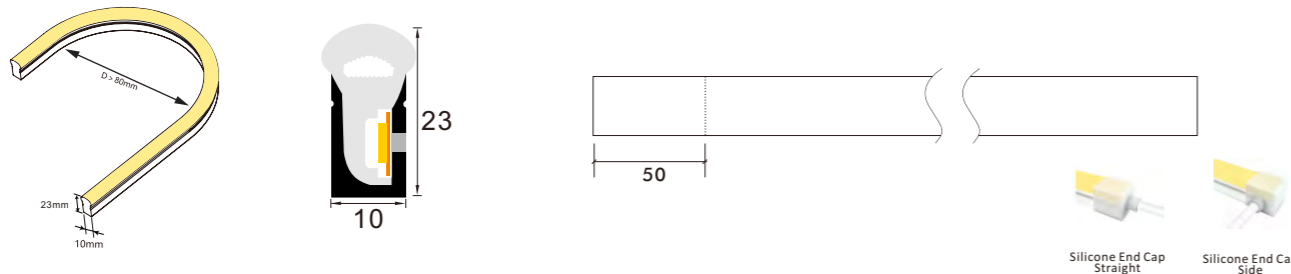

\*The neon flex will come with 5 meters /reel  
 \*Customization will be accepted, like voltage, power, and color.

**Optional Accessories**

Item#	Description
2PCN-S1020-001	Silicone material, for 10*20mm end cap with hole for wire, come out in strange
2PCN-S1020-002	Silicone material, for 10*20mm end cap with hole for wire, come out from side
2PCN-S1020-003	Silicone material, for 10*20mm end cap without hole
2PCN-S1020-004	Aluminum clips, 2mm lenght
2PCN-S1020-005	Aluminum channel for 10*20mm one meter length
2PCN-S1020-006	Flexible Aluminum channel for 10*20mm one meter length