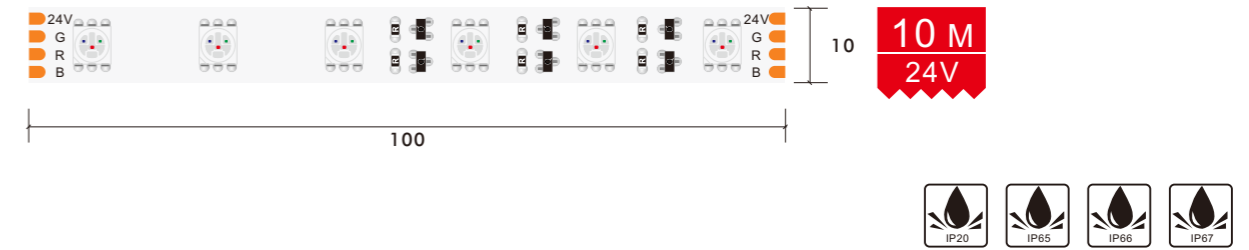

\*The strip light will come with 5 meters /reel  
\*All the data above is just for reference under IP20. it is different with IP65, IP66, IP67, IP68

5050 CCT Tunable Constant current

24V DC 10mm 5050 60LED CCT Tunable Ultra Long LED Strip									
Model Number	Voltage (dc v)	Power (w)	LED Qty (pcs)	Lumens (lm/m)	Efficacy (lm/W)	CCT&Color (K)	CRI	Cutting unit (mm)	Beam Angle (o)
S10WXX-5050TW-024CC-060S-MY3-L10	24	10	60	950	95	CCT	80/90	100	120

\*The strip light will come with 5 meters /reel  
 \*All the data above is just for reference under IP20. it is different with IP65, IP66, IP67, IP68

5050 RGB ULTRA LONG STRIP

24V DC 10mm 5050 60LED RGB 10M Ultra Long LED Strip									
Model Number	Voltage (dc v)	Power (w)	LED Qty (pcs)	Lumens (lm/m)	Efficacy (lm/W)	CCT&Color (K)	CRI	Cutting unit (mm)	Beam Angle (o)
S10WXX-5050TC-024CC-060S-MY3-L10	24	8	60	N/A	N/A	RGB	80/90	100	120