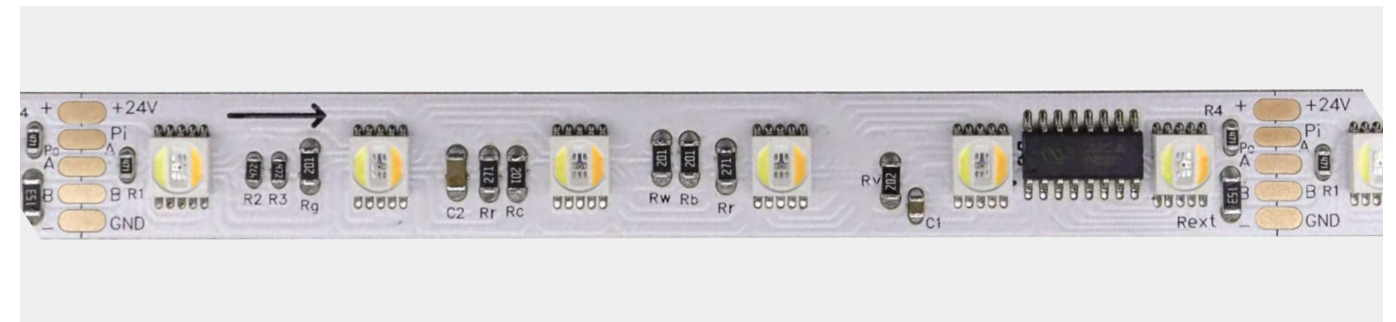

5050 RGBCCT COLOR 12MM 60LED DMX STRIP