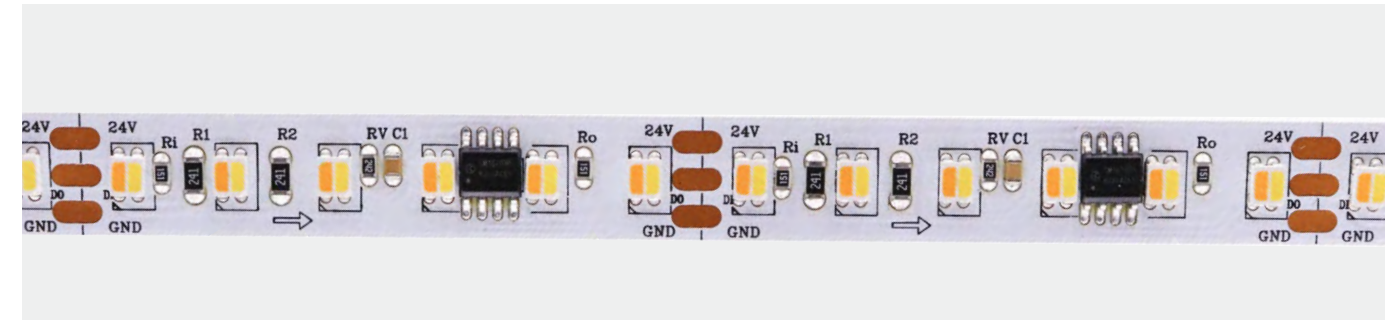

3527 CCT COLOR 8 MM 120LED DIGITAL STRIP