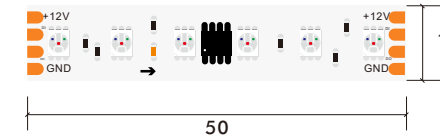

2835 RGB COLOR 8/10 MM 120LED DIGITAL STRIP

FW1903PE

WS2811

12V DC	20 Pixel	3 Line	8mm 2835 120LED RGB Color 20pixels Digital Strip						
Model Number	Voltage (dc v)	Power (w)	LED Qty (pcs)	Lumens (lm/m)	Efficacy (lm/W)	CCT&Color (K)	CRI	Cutting unit (mm)	Beam Angle (o)
S08WXX-2835TC-012AD-120S-MY3-3X20	12	10	120	N/A	N/A	RGB	80/90	50	120

*The strip light will come with 5 meters /reel
*All the data above is just for reference under IP20. it is different with IP65, IP66, IP67, IP68

FW1903P

24V DC	10 Pixel	3 Line	8mm 2835 120LED RGB Color 10pixels Digital Strip						
Model Number	Voltage (dc v)	Power (w)	LED Qty (pcs)	Lumens (lm/m)	Efficacy (lm/W)	CCT&Color (K)	CRI	Cutting unit (mm)	Beam Angle (o)
S08WXX-2835TC-024AD-120S-MY3-3X10	24	11.5	120	N/A	N/A	RGB	80/90	100	120

*The strip light will come with 5 meters /reel
*All the data above is just for reference under IP20. it is different with IP65, IP66, IP67, IP68

FW1903P

24V DC	20 Pixel	3 Line	8mm 2835 120LED RGB Color 20pixels Digital Strip						
Model Number	Voltage (dc v)	Power (w)	LED Qty (pcs)	Lumens (lm/m)	Efficacy (lm/W)	CCT&Color (K)	CRI	Cutting unit (mm)	Beam Angle (o)
S08WXX-2835TC-024AD-120S-MY3-3X20	24	15	120	N/A	N/A	RGB	80/90	100	120

*The strip light will come with 5 meters /reel
*All the data above is just for reference under IP20. it is different with IP65, IP66, IP67, IP68

TM1934

12V DC	20 Pixel	4 Line	10mm 2835 120LED RGB Color 20pixels Digital Strip						
Model Number	Voltage (dc v)	Power (w)	LED Qty (pcs)	Lumens (lm/m)	Efficacy (lm/W)	CCT&Color (K)	CRI	Cutting unit (mm)	Beam Angle (o)
S10WXX-2835TC-012AD-120S-MY3-4X20	24	11	120	N/A	N/A	RGB	80/90	50	120

*The strip light will come with 5 meters /reel
*All the data above is just for reference under IP20. it is different with IP65, IP66, IP67, IP68

TM1934