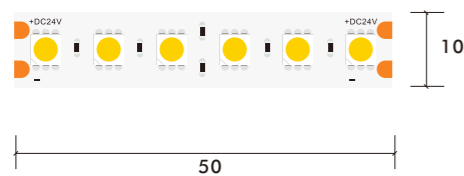

12V DC 10mm 4040 120LED Single Color LED Strip

Model Number	Voltage (dc v)	Power (w)	LED Qty (pcs)	Lumens (lm/m)	Efficacy (lm/W)	CCT&Color (K)	CRI	Cutting unit (mm)	Beam Angle (o)
S10WXX-404027-012CV-120S-MY3	12	19.2	120	1630	85	2700	90	25	120
S10WXX-404030-012CV-120S-MY3	12	19.2	120	1728	90	3000	90	25	120
S10WXX-404040-012CV-120S-MY3	12	19.2	120	1824	95	4000	90	25	120
S10WXX-404060-012CV-120S-MY3	12	19.2	120	1728	90	6000	90	25	120

*The strip light will come with 5 meters /reel
*All the data above is just for reference under IP20. it is different with IP65, IP66, IP67, IP68