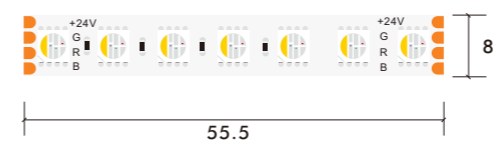

4040 8 / 10 MM 126LED RGBW LED Strip

Model Number	Voltage (dc v)	Power (w)	LED Qty (pcs)	Lumens (lm/m)	Efficacy (lm/W)	CCT&Color (K)	CRI	Cutting unit (mm)	Beam Angle (o)
S08WXX-4040MC-024CV-126S-MY3	24	16.8	126	N/A	N/A	RGBW	80/90	55.5	120

*The strip light will come with 5 meter /reel
*All the data above is just for reference under IP20. it is different with IP65, IP66, IP67, IP68