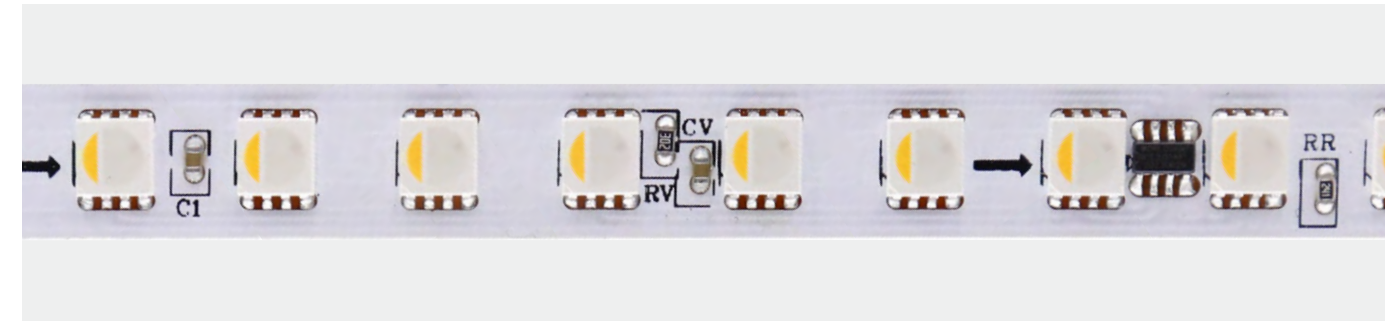

4040 RGBW COLOR 8 MM 120LED DIGITAL STRIP