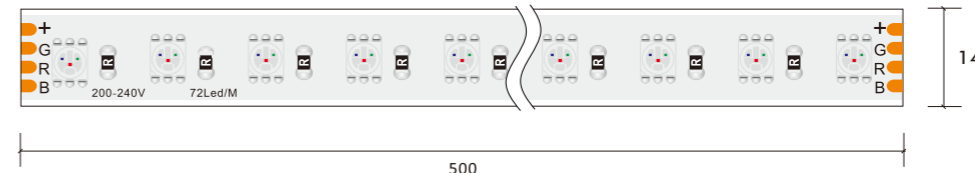

2835 96LED 230V CCT DUAL COLOR STRIP LIGHT

Model Number	Voltage (dc v)	Power (w)	LED Qty (pcs)	Lumens (lm/m)	Efficacy (lm/W)	CCT&Color (K)	CRI	Cutting unit (mm)	Beam Angle (o)
S10WXX-2835TW-230CC-096S-MY3	230	10	96	1000	100	CCT	80/90	250	120

\*The strip light will come with 5 meters /reel  
 \*All the data above is just for reference under IP20. it is different with IP65, IP66, IP67, IP68

2PCN-BTB-004

2PCN-BCB-004

2PCN-CTB-004

Item#	Description
2PCN-BTB-004	2pin Waterproof connector for strip and strip light , for 12mm width 230V LED strip light with 10mm PCB
2PCN-BCB-004	2pin Waterproof connector with 200mm wire for strip and strip light , for 12mm width 230V LED strip light with 10mm PCB
2PCN-CTB-004	2pin Waterproof connector for power and strip light , for 12mm width 230V LED strip light with 10mm PCB

5050 72LED 230V RGB COLOR STRIP LIGHT

Model Number	Voltage (dc v)	Power (w)	LED Qty (pcs)	Lumens (lm/m)	Efficacy (lm/W)	CCT&Color (K)	CRI	Cutting unit (mm)	Beam Angle (o)
S12WXX-5050TC-230CV-072S-MY3	230	15	72	N/A	N/A	RGB	80/90	500	120