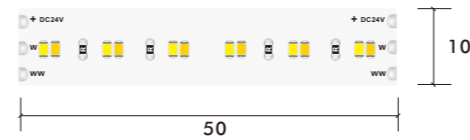

Model Number	Voltage (dc v)	Power (w)	LED Qty (pcs)	Lumens (lm/m)	Efficacy (lm/W)	CCT&Color (K)	CRI	Cutting unit (mm)	Beam Angle (o)
S10WXX-2216TW-024CV-240S-MY3	24	16.8	240	1344	80	CCT	90	50	120

*The strip light will come with 5 meters /reel
*All the data above is just for reference under IP20. it is different with IP65, IP66, IP67, IP68