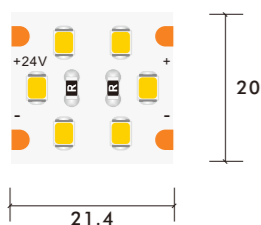

2835 20 MM 276 LED WHITE

NEW