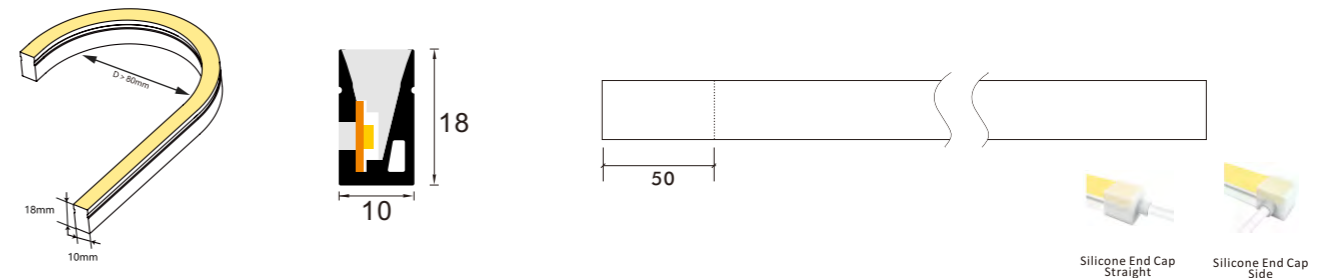

24V DC Side Bend 10*18mm Neon flex

Model Number	Voltage (dc v)	Power (w)	LED Qty (pcs)	Lumens (lm/m)	Efficacy (lm/W)	CCT&Color (K)	CRI	Cutting unit (mm)	Beam Angle (o)
N10W67-2835XX-024CV-140S-MY3-S1018	24	12	140	660	55	WHITE	80/90	50	120
N10W67-2835XX-024CV-168S-MY3-S1018MC	24	14	168	620	45	WHITE	80/90	11.9	120
N10W67-2216TW-024CV-240S-MY3-S1018	24	16	240	574	41	CCT	90	50	120
N10W67-3838TC-024CV-168S-MY3-S1018	24	12	168	N/A	N/A	RGB	N/A	35.7	120
N10W67-4040FC-024CV-126S-MY3-S1018	24	12	126	N/A	N/A	RGBW	N/A	55.5	120

*The neon flex will come with 5 meters /reel
*Customization will be accepted, like voltage, power, and color.