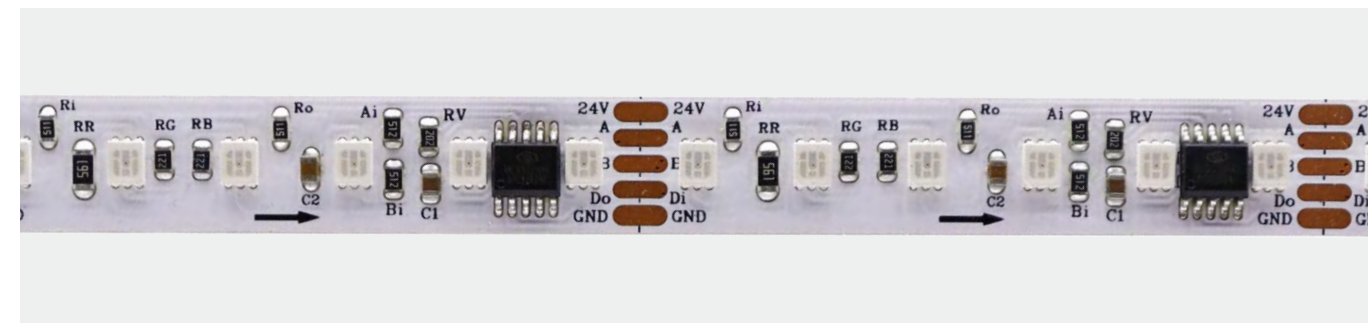

2835 RGB COLOR 120LED DMX STRIP