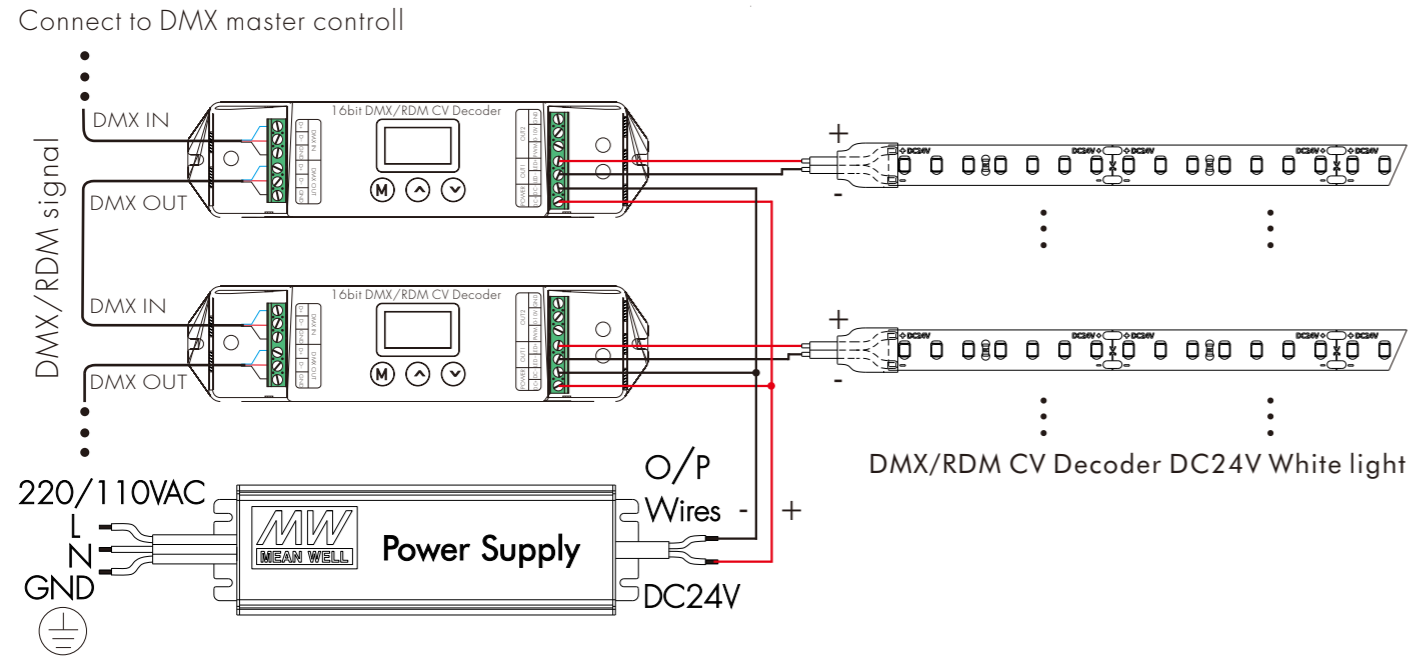

DMX Dimming system

GUIDE LINE FOR DIGITAL STRIP LIGHT

SERIES	ITEM NUMBER	VOLTAGE	POWER	LED QTY	LED TYPE	CUT UNIT	WIDTH	
Single Color Constant voltage	S08WXX-2835XX-012CV-120S-MY3	12V	12	120	2835	25	8	
	S08WXX-2835XX-024CV-120S-MY3	24V	12	120	2835	50	8	
	S10WXX-2835XX-024CV-168S-MY3	24V	16.8	168	2835	35.7	10	
	S08WXX-2835XX-024CV-180S-MY3	24V	14	180	2835	33.33	8	
	S10WXX-2835XX-024CV-180S-MY3	24V	18	180	2835	33.33	10	
	S10WXX-2835XX-012CV-240S-MY3	12V	19.2	240	2835	12.5	10	
	S10WXX-2835XX-024CV-240S-MY3	24V	19.2	240	2835	25	10	
	S10WXX-5050XX-012CV-060S-MY3	12V	14.4	60	5050	50	10	
	S10WXX-5050XX-024CV-060S-MY3	24V	14.4	60	5050	100	10	
	S20WXX-5050XX-012CV-120D-MY3	12V	24	120	5050	50	20	
	S20WXX-5050XX-024CV-120D-MY3	24V	24	120	5050	100	20	
	S10WXX-4040XX-012CV-120S-MY3	12V	19.2	120	4040	25	10	
	S10WXX-4040XX-024CV-120S-MY3	24V	19.2	120	4040	50	10	
	S15WXX-2835XX-024CV-240D-MY3	NEW	24V	20	240	2835	25	15
	S20WXX-2835XX-024CV-276T-MY3	NEW	24V	24	276	2835	21.4	20
	S30WXX-2835XX-024CV-360T-MY3	NEW	24V	30	360	2835	16.6	30