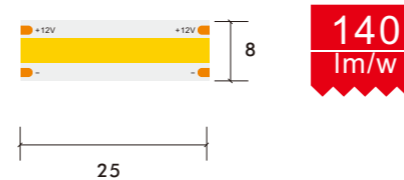

8 MM - 480 Chips/M

12V DC 8mm 480 Chip/M White Color High Efficacy COB Strip

Model Number	Voltage (dc v)	Power (w)	LED Qty (pcs)	Lumens (lm/m)	Efficacy (lm/W)	CCT&Color (K)	CRI	Cutting unit (mm)	Beam Angle (o)
S08W20-FCOB27-012CV-480S-MY3-HF	12	9	480	1080	120	2700	90	25	180
S08W20-FCOB30-012CV-480S-MY3-HF	12	9	480	1170	130	3000	90	25	180
S08W20-FCOB40-012CV-480S-MY3-HF	12	9	480	1260	140	4000	90	25	180
S08W20-FCOB60-012CV-480S-MY3-HF	12	9	480	1170	130	6000	90	25	180

*The strip light will come with 5 meters /reel
*All the data above is just for reference under IP20. it is different with IP65, IP66, IP67, IP68