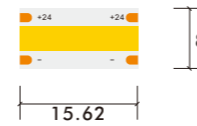

24V DC 8mm 512 Chip/M White Color Mini Cut COB Strip

Model Number	Voltage (dc v)	Power (w)	LED Qty (pcs)	Lumens (lm/m)	Efficacy (lm/W)	CCT&Color (K)	CRI	Cutting unit (mm)	Beam Angle (o)
S08W20-FCOB27-024CV-512S-MY3-MC	24	9	512	810	90	2700	90	15.62	180
S08W20-FCOB30-024CV-512S-MY3-MC	24	9	512	855	95	3000	90	15.62	180
S08W20-FCOB40-024CV-512S-MY3-MC	24	9	512	900	100	4000	90	15.62	180
S08W20-FCOB60-024CV-512S-MY3-MC	24	9	512	855	95	6000	90	15.62	180

*The strip light will come with 5 meters /reel
*All the data above is just for reference under IP20. it is different with IP65, IP66, IP67, IP68