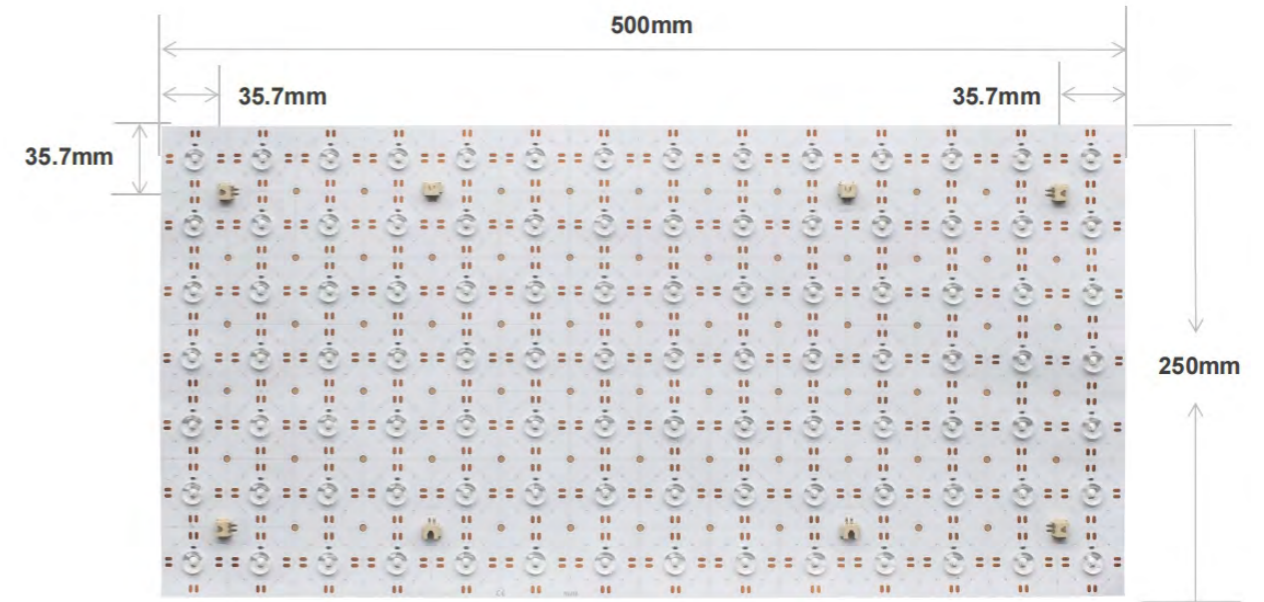

FLEX PANEL SHEET-WHITE WITH LENS

NEW