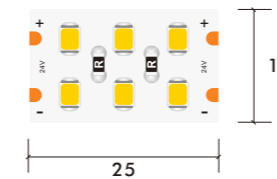

2835 15 MM 240LED WHITE **NEW**