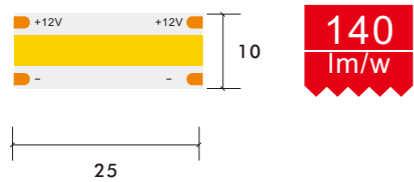

10 MM - 480 Chips/M