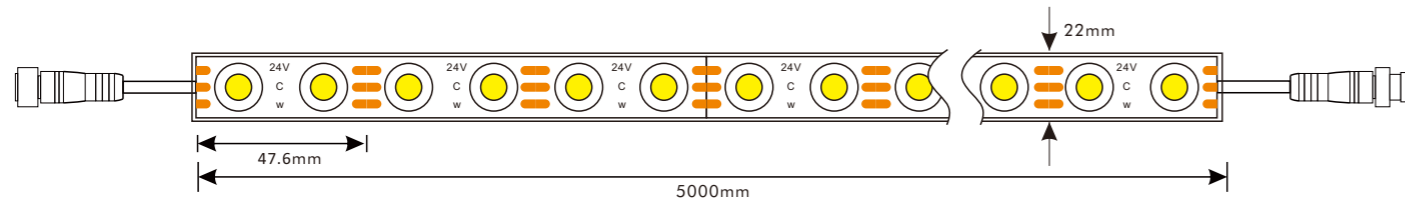

Item#	Description
2PCN-2211-004	Aluminum cilpsfor for 2211 Wall washer 20mm
2PCN-2211-005	Aluminum channel for for 2211 Wall washer, one meter