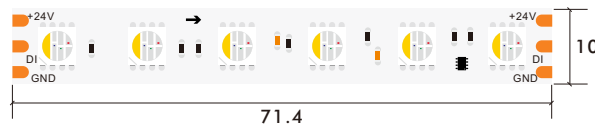

TM1824P

12V DC 28 Pixel 3 Line

8mm 5050 84LED RGBW Color 28pixels Digital Strip

Model Number	Voltage (dc v)	Power (w)	LED Qty (pcs)	Lumens (lm/m)	Efficacy (lm/W)	CCT&Color (K)	CRI	Cutting unit (mm)	Bean Angle (o)
S08WXX-5050MC-012AD-084S-MY3-3X28	12	13.8	84	N/A	N/A	RGBW	80/90	35.7	120

*The strip light will come with 5 meters /reel
*All the data above is just for reference under IP20. it is different with IP65, IP66, IP67, IP68