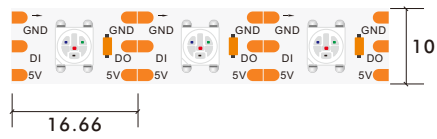

5050 RGB COLOR 10 MM 60LED DIGITAL STRIP