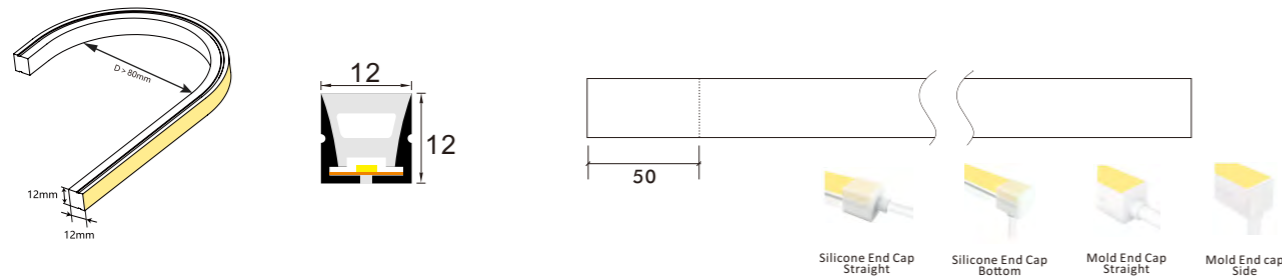

24V DC Top Bend 12*12mm Neon flex

Model Number	Voltage (dc v)	Power (w)	LED Qty (pcs)	Lumens (lm/m)	Efficacy (lm/W)	CCT&Color (K)	CRI	Cutting unit (mm)	Beam Angle (o)
N10W67-2835XX-024CV-140S-MY3-T1212	24	12	140	660	55	WHITE	80/90	50	120
N10W67-2835XX-024CV-168S-MY3-T1212MC	24	14	168	620	45	WHITE	80/90	11.9	120
N10W67-2216TW-024CV-240S-MY3-T1212	24	12	240	492	41	CCT	90	50	120
N10W67-2835XX-230CC-120S-MY3-T1023	230	15	120	1125	75	WHITE	80/90	100	120
N10W67-2835TC-024CV-168S-MY3-T1023	24	16	168	N/A	N/A	RGB	N/A	35.7	120
N10W67-4040FC-024AD-126S-MY3-T1023	24	16.8	84	N/A	N/A	RGBW SPI	N/A	71.4	120