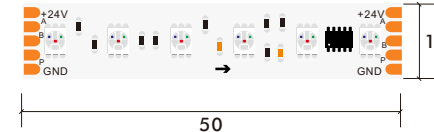

2835 RGB COLOR 120LED DMX STRIP