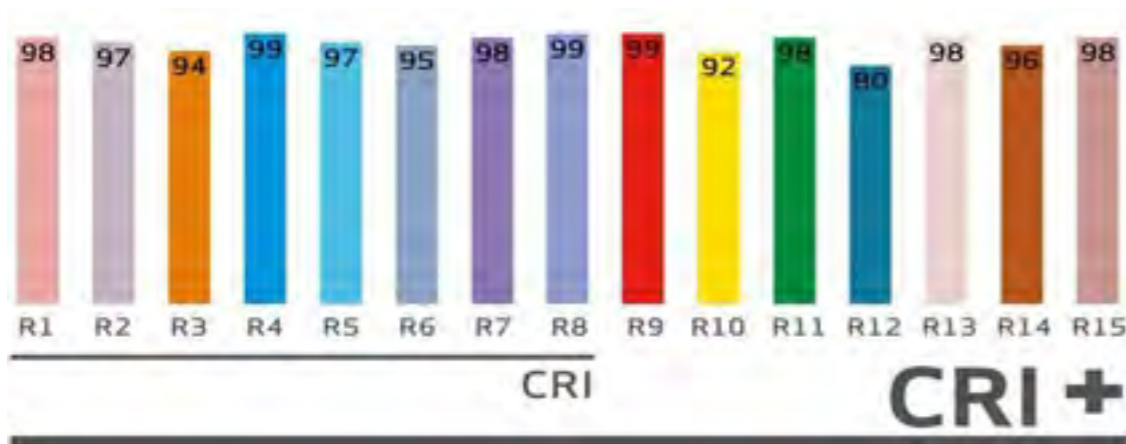

Color Rendering Performance

CRI is an acronym for Color Rendering Index, and is the world's most widely accepted metric to describe a light source's ability to accurately reproduce color. The general concept involves using a set of 15 predefined colors called test color samples (TCS) and determining how accurate a light source would make each of these colors appear.

Below are the 15 test color samples reproduced:

The general color rendering index (Ra) is the average value of the special color rendering index of the 8 colors in the number 1-8 of the light source (that is, the average value of R1-R8). Usually, we use this value to characterize the color rendering of the light source. The more Ra Larger, the better the color rendering of the light source

Ra70

The Color Temperature

The color temperature of a light source is the temperature of an ideal black-body radiator that radiates light of a color comparable to that of the light source. Color temperature is a characteristic of visible light that has important applications in lighting, photography, videography, publishing, manufacturing, astrophysics, horticulture, and other fields. In practice, color temperature is meaningful only for light sources that do in fact correspond somewhat closely to the color of some black body, i.e., light in a range going from red to orange to yellow to white to blueish white; it does not make sense to speak of the color temperature of, e.g., a green or a purple light. Color temperature is conventionally expressed in kelvins, using the symbol K, a unit of measure for absolute temperature.

2000K 2400K 2700K 2850K 3000K 3200K 3300K 3500K 3800K 4000K 4200K 4400K 5000K 6500K