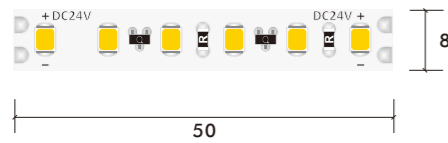

2835 120LED WHITE ULTRA LONG STRIP