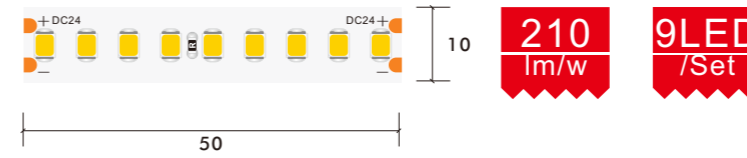

HIGH EFFICACY STRIP LIGHT

2835 10 MM 180LED WHITE