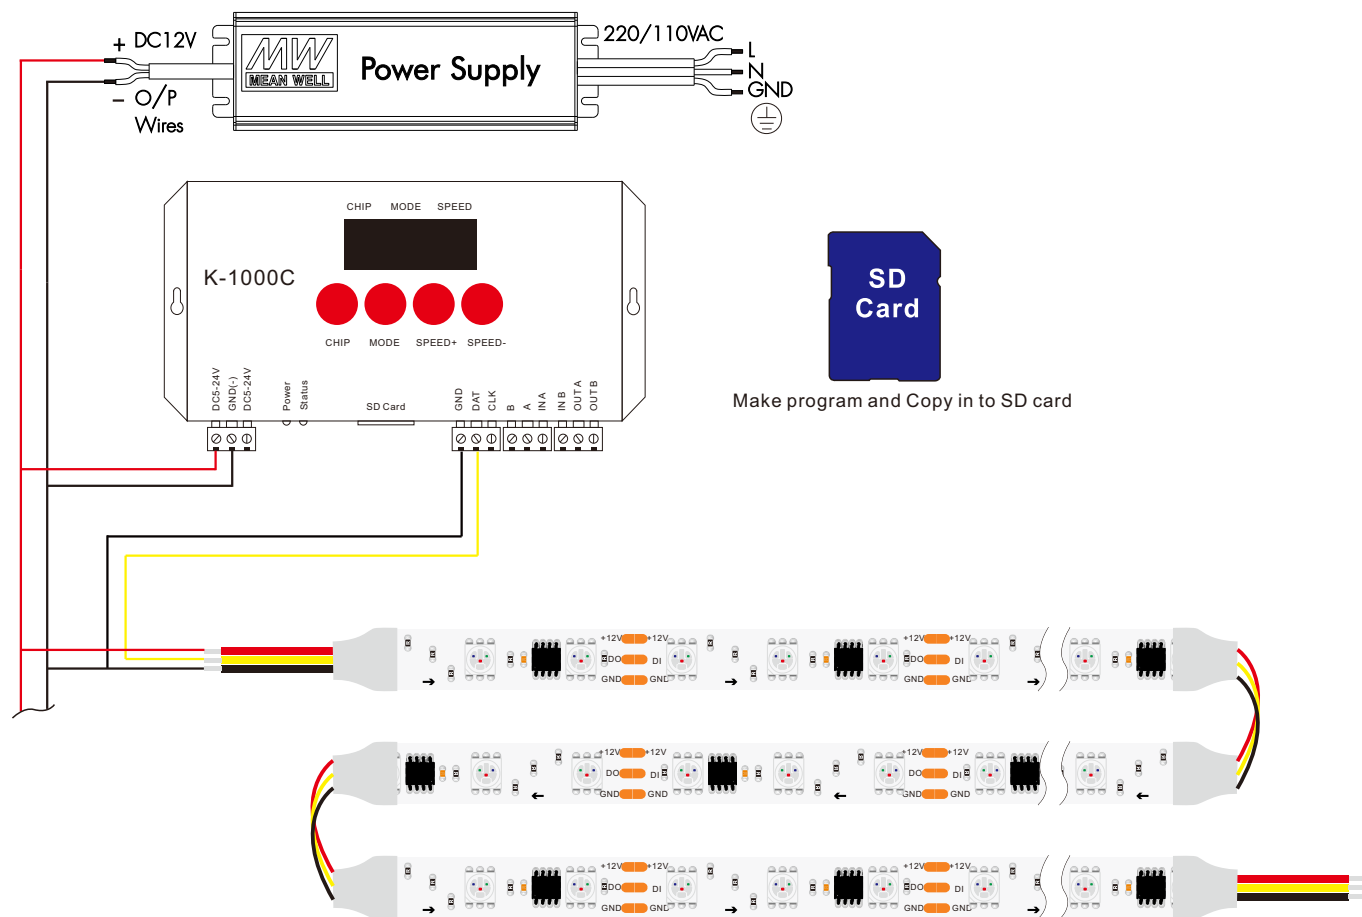

# DIGITAL STRIP LIGHT SYSTEM

STRIP LIGHT SOLUTION

CONTROLLER SOLUTION

LED DRIVER SOLUTION

## HOW TO CONNECT THEM?

Programmable controller

All strip in one port will be connected in series  
Each 5 meter need power feed

Non-Programmable controller