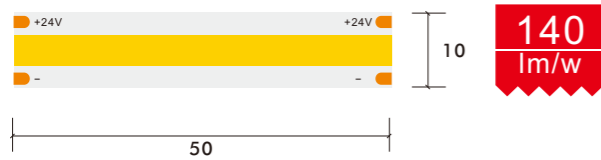

12V DC 10mm 480 Chip/M White Color High Efficacy COB Strip

Model Number	Voltage (dc v)	Power (w)	LED Qty (pcs)	Lumens (lm/m)	Efficacy (lm/W)	CCT&Color (K)	CRI	Cutting unit (mm)	Beam Angle (o)
S10W20-FCOB27-012CV-480S-MY3-HF	12	12	480	1440	120	2700	90	25	180
S10W20-FCOB30-012CV-480S-MY3-HF	12	12	480	1560	130	3000	90	25	180
S10W20-FCOB40-012CV-480S-MY3-HF	12	12	480	1680	140	4000	90	25	180
S10W20-FCOB60-012CV-480S-MY3-HF	12	12	480	1560	130	6000	90	25	180

*The strip light will come with 5 meters /reel
*All the data above is just for reference under IP20. it is different with IP65, IP66, IP67, IP68

24V DC 10mm 480 Chip/M White Color High Efficacy COB Strip

Model Number	Voltage (dc v)	Power (w)	LED Qty (pcs)	Lumens (lm/m)	Efficacy (lm/W)	CCT&Color (K)	CRI	Cutting unit (mm)	Beam Angle (o)
S10W20-FCOB27-024CV-480S-MY3-HF	24	12	480	1440	120	2700	90	50	180
S10W20-FCOB30-024CV-480S-MY3-HF	24	12	480	1560	130	3000	90	50	180
S10W20-FCOB40-024CV-480S-MY3-HF	24	12	480	1680	140	4000	90	50	180
S10W20-FCOB60-024CV-480S-MY3-HF	24	12	480	1560	130	6000	90	50	180

*The strip light will come with 5 meters /reel
*All the data above is just for reference under IP20. it is different with IP65, IP66, IP67, IP68