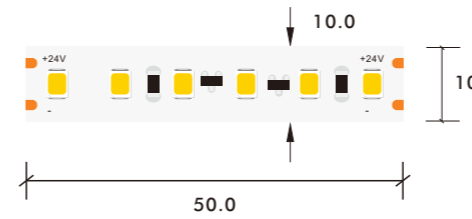

2835 120LED WHITE ULTRA LONG STRIP