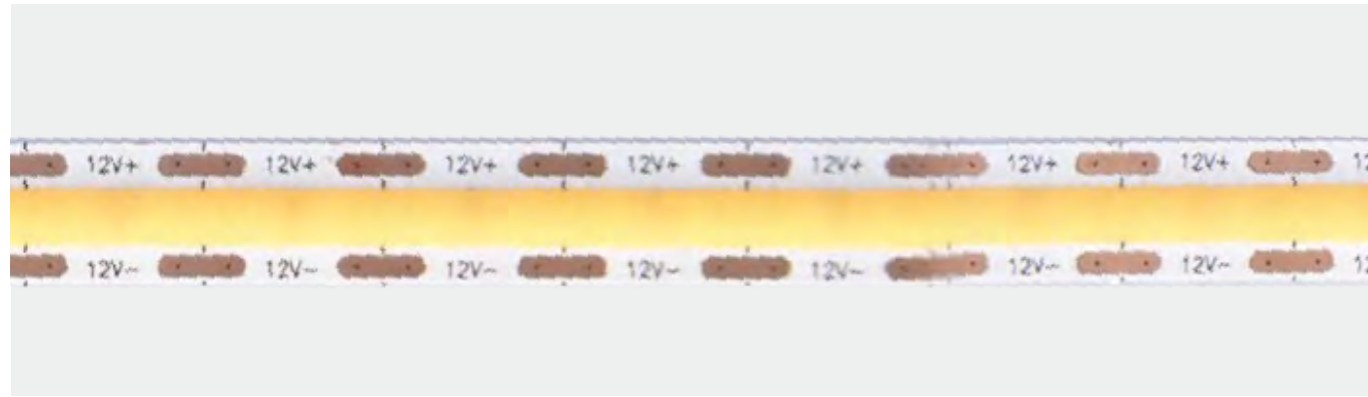

8 MM - 480 Chips/M

12V DC 8mm 480 Chip/M White Color Mini Cut COB Strip

Model Number	Voltage (dc v)	Power (w)	LED Qty (pcs)	Lumens (lm/m)	Efficacy (lm/W)	CCT&Color (K)	CRI	Cutting unit (mm)	Beam Angle (o)
S08W20-FCOB27-012CV-480S-MY3-MC	12	9	480	810	90	2700	90	8.33	180
S08W20-FCOB30-012CV-480S-MY3-MC	12	9	480	855	95	3000	90	8.33	180
S08W20-FCOB40-012CV-480S-MY3-MC	12	9	480	900	100	4000	90	8.33	180
S08W20-FCOB60-012CV-480S-MY3-MC	12	9	480	855	95	6000	90	8.33	180

*The strip light will come with 5 meters /reel
*All the data above is just for reference under IP20. it is different with IP65, IP66, IP67, IP68

24V DC 8mm 480 Chip/M White Color Mini Cut COB Strip

Model Number	Voltage (dc v)	Power (w)	LED Qty (pcs)	Lumens (lm/m)	Efficacy (lm/W)	CCT&Color (K)	CRI	Cutting unit (mm)	Beam Angle (o)
S08W20-FCOB27-024CV-480S-MY3-MC	24	9	480	810	90	2700	90	8.33	180
S08W20-FCOB30-024CV-480S-MY3-MC	24	9	480	855	95	3000	90	8.33	180
S08W20-FCOB40-024CV-480S-MY3-MC	24	9	480	900	100	4000	90	8.33	180
S08W20-FCOB60-024CV-480S-MY3-MC	24	9	480	855	95	6000	90	8.33	180

*The strip light will come with 5 meters /reel
*All the data above is just for reference under IP20. it is different with IP65, IP66, IP67, IP68