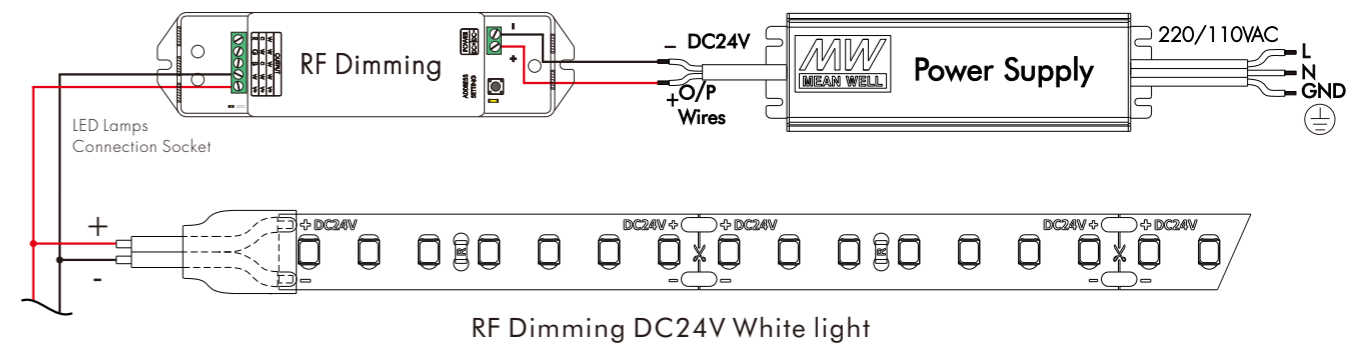

RF Dimming System