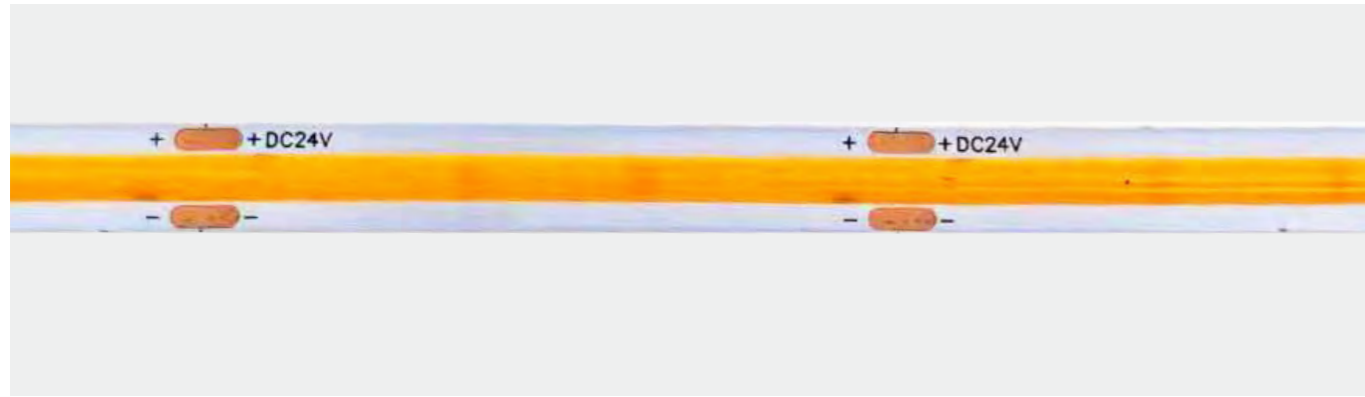

\*The strip light will come with 5 meters /reel  
 \*All the data above is just for reference under IP20. it is different with IP65, IP66, IP67, IP68

8 MM - 480 Chips/M

**12V DC 8mm 480 Chip/M Single Color COB Strip**