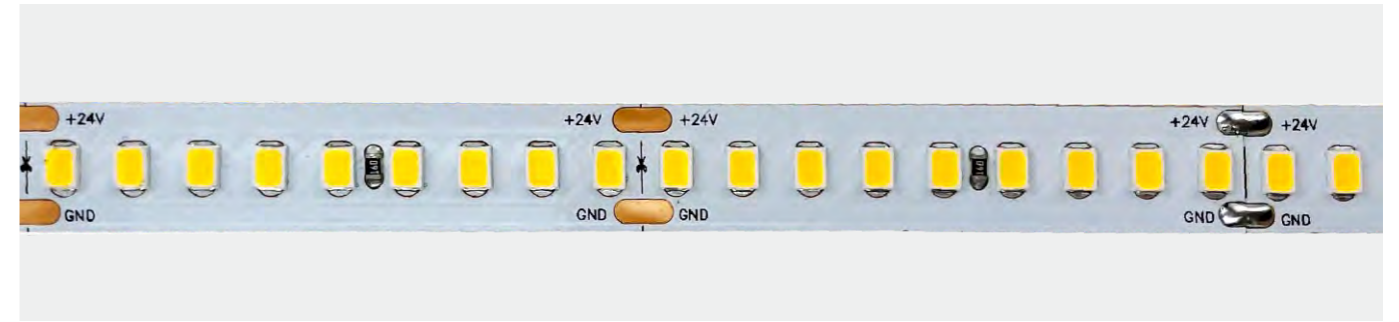

HIGH EFFICACY STRIP LIGHT

2835 10 MM 180LED WHITE