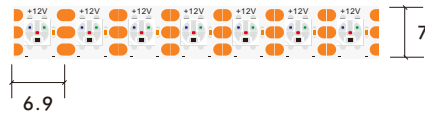

SK6812

5V DC 144 Pixel 3 Line 7mm 3535 144LED RGB Color 144pixels Digital Strip

Model Number	Voltage (dc v)	Power (w)	LED Qty (pcs)	Lumens (lm/m)	Efficacy (lm/W)	CCT&Color (K)	CRI	Cutting unit (mm)	Beam Angle (o)
S07WXX-3535TC-005AD-144S-MY3-3X144	5	20	144	N/A	N/A	RGB	N/A	6.9	120

*The strip light will come with 5 meters /reel
*All the data above is just for reference under IP20. it is different with IP65, IP66, IP67, IP68