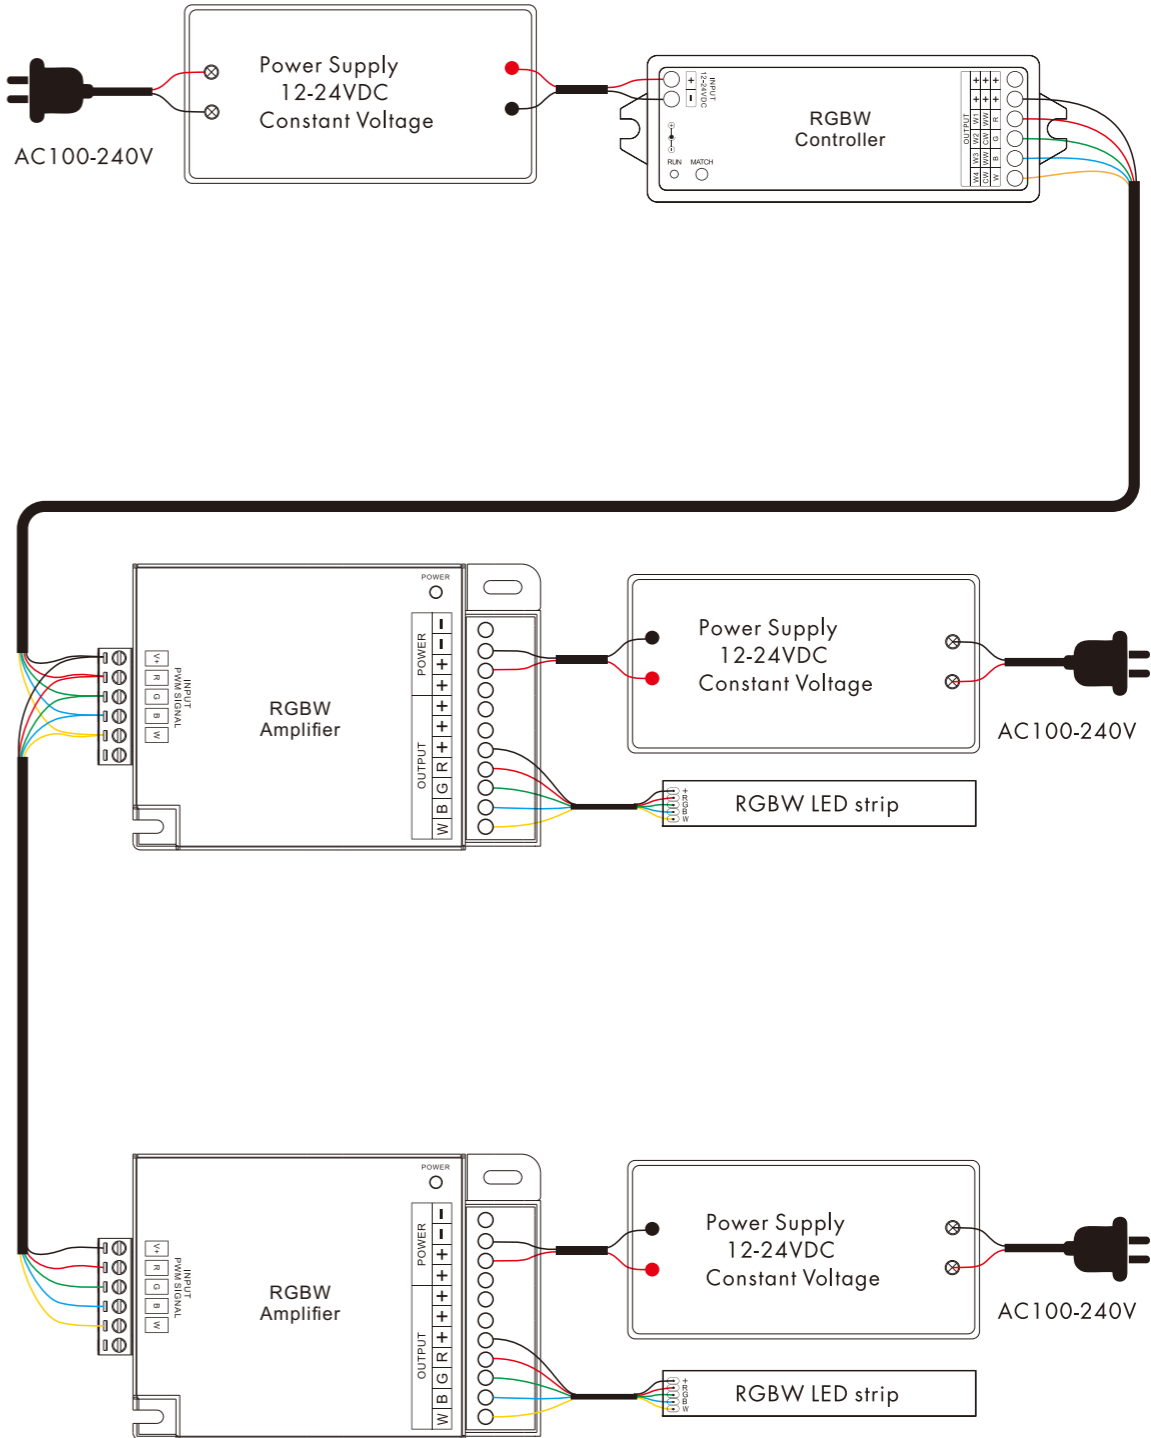

RGBW STRIP LIGHT