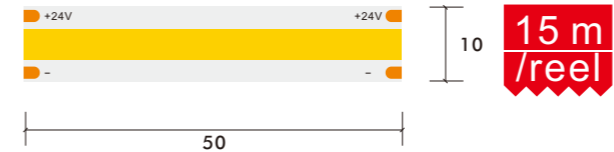

24V DC 10mm 480 Chip/M White Color 15M Long Run COB Strip

Model Number	Voltage (dc v)	Power (w)	LED Qty (pcs)	Lumens (lm/m)	Efficacy (lm/W)	CCT&Color (K)	CRI	Cutting unit (mm)	Bean Angle (o)
S10W20-FCOB27-024CC-480S-MY3-L15	24	10	480	800	80	2700	90	50	180
S10W20-FCOB30-024CC-480S-MY3-L15	24	10	480	850	85	3000	90	50	180
S10W20-FCOB40-024CC-480S-MY3-L15	24	10	480	900	90	4000	90	50	180
S10W20-FCOB60-024CC-480S-MY3-L15	24	10	480	850	85	6000	90	50	180

*The strip light will come with 5 meters /reel
*All the data above is just for reference under IP20. it is different with IP65, IP66, IP67, IP68