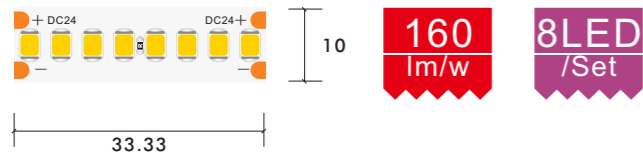

HIGH EFFICACY STRIP LIGHT

2835 10 MM 240LED WHITE