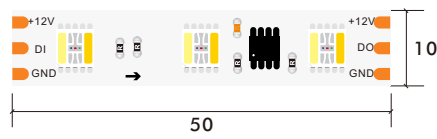

5050 RGBCCT 10 MM 60LED DIGITAL