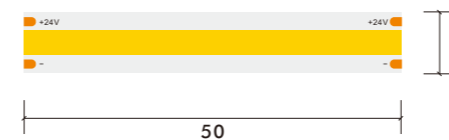

24V DC 8mm 320 Chip/M Single Color COB Strip

Model Number	Voltage (dc v)	Power (w)	LED Qty (pcs)	Lumens (lm/m)	Efficacy (lm/W)	CCT&Color (K)	CRI	Cutting unit (mm)	Beam Angle (o)
S08W20-FCOB27-024CV-320S-MY3	24	8	320	720	90	2700	90	50	180
S08W20-FCOB30-024CV-320S-MY3	24	8	320	740	95	3000	90	50	180
S08W20-FCOB40-024CV-320S-MY3	24	8	320	800	100	4000	90	50	180
S08W20-FCOB60-024CV-320S-MY3	24	8	320	740	95	6000	90	50	180

*The strip light will come with 5 meters /reel
*All the data above is just for reference under IP20. it is different with IP65, IP66, IP67, IP68