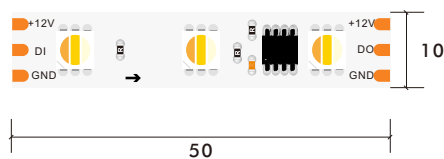

5050 TRIPLE WHITE 10 MM 60LED DIGITAL STRIP

UCS1903

12V DC 20 Pixel 3 Line 10mm 5050 60LED Triple White Color 20pixels Digital Strip

Model Number	Voltage (dc v)	Power (w)	LED Qty (pcs)	Lumens (lm/m)	Efficacy (lm/W)	CCT&Color (K)	CRI	Cutting unit (mm)	Beam Angle (o)
S10WXX-50503W-012AD-060S-MY3-3X20	12	12	60	1152	80	Triple White	80/90	50	120

*The strip light will come with 5 meters /reel
*All the data above is just for reference under IP20. it is different with IP65, IP66, IP67, IP68