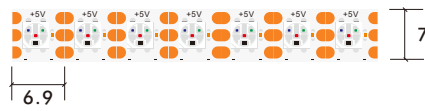

3535 RGB COLOR 7 MM 144LED DIGITAL STRIP