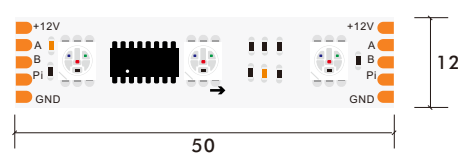

5050 RGB COLOR 10/12MM 60LED DMX STRIP