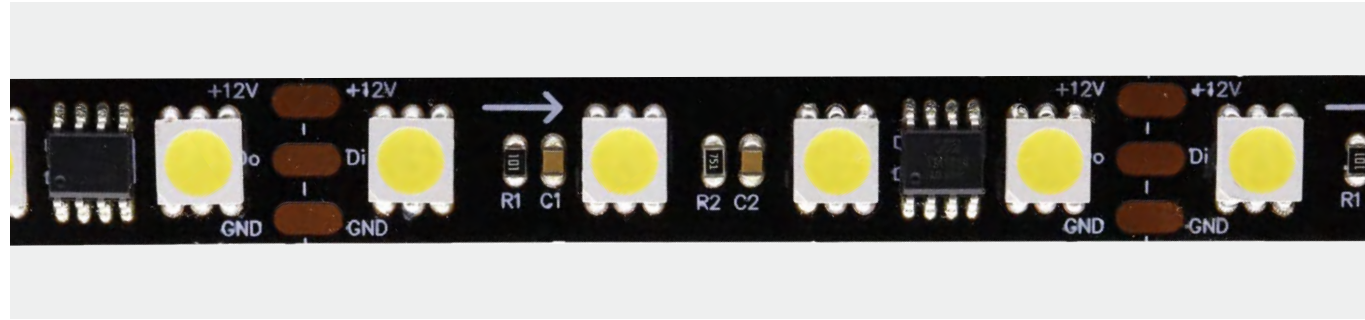

5050 WHITE COLOR 10 MM 60LED DIGITAL