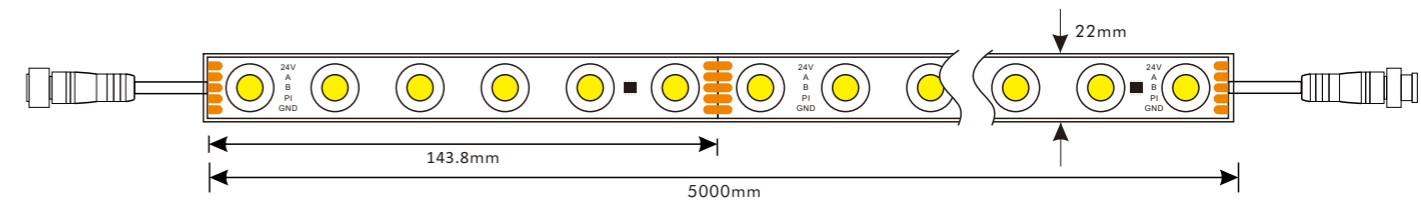

Item#	Description
2PCN-2211-004	Aluminum cilpsfor for 2211 Wall washer 20mm
2PCN-2211-005	Aluminum channel for for 2211 Wall washer, one meter