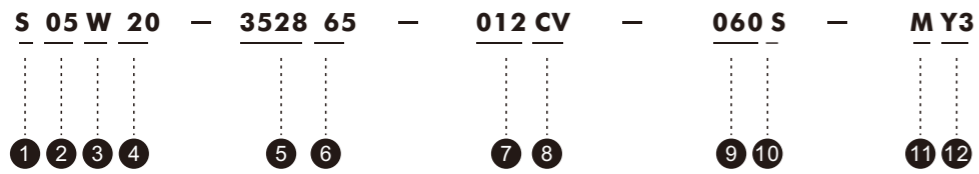

Order Information

1	PRODUCT NAME	2	PCB WIDTH	3	PCB COLOR
S	STRIP LIGHT	04	4MM	W	WHITE
N	NEON FLEX	05	5MM	B	BLACK
L	LINEAR LIGHT	08	8MM		
		10	10MM		
		12	12MM		
		20	20MM		
4	IP RATING	5	LED TYPE	6	COLOR TEMP
20	NON WATERPROOF	2835	2835SMD	30	3000K
65	IP65	5050	5050SMD	TW	CCT COLOR
66	IP66	2216	2216SMD	TC	RGB COLOR
67	IP67	3014	3014SMD	MC	RGBW COLOR
68	IP68	3838	3838SMD	FC	RGB CCT COLOR
		FCOB	FCOB TYPE		
7	VOLTAGE	8	DRIVING TYPE	9	LED QTY
012	DC12V	CV	CONSTANT VOLTAGE	060	60 PCS LED
024	DC24V	CC	CONSTANT CURRENT	096	96 PCS LED
048	DC48V			120	120 PCS LED
230	230VAC			168	168 PCS LED
				240	240 PCS LED
				480	480 PCS LED
10	ROWS NUBER	11	CRI	12	WARRANTY
S	SINGLE ROW	80	RA>80	Y3	3 YEARS WARRANTY
D	DOUBLE ROWS	90	RA>90	Y5	5 YEARS WARRANTY
T	TRIPLE ROWS	95	RA>95		

Symbol Description

	Input voltage DC12V		CRI Ra 80
	Input voltage DC24V		CRI Ra 95
	Input voltage DC12/24V		CRI Ra 80/90
	Input voltage DC48V		CRI Ra 80/90/95
	Input voltage AC230V		Beam Angle 120°(Top View)
	CE compliant		Beam Angle 120°(Side View)
	Restriction of Hazardous Substances		3 Step MacAdam allipse
	Dimmable		LM 80 compliant
	Protection grade		3 years warranty
	One BIN only		5 years warranty