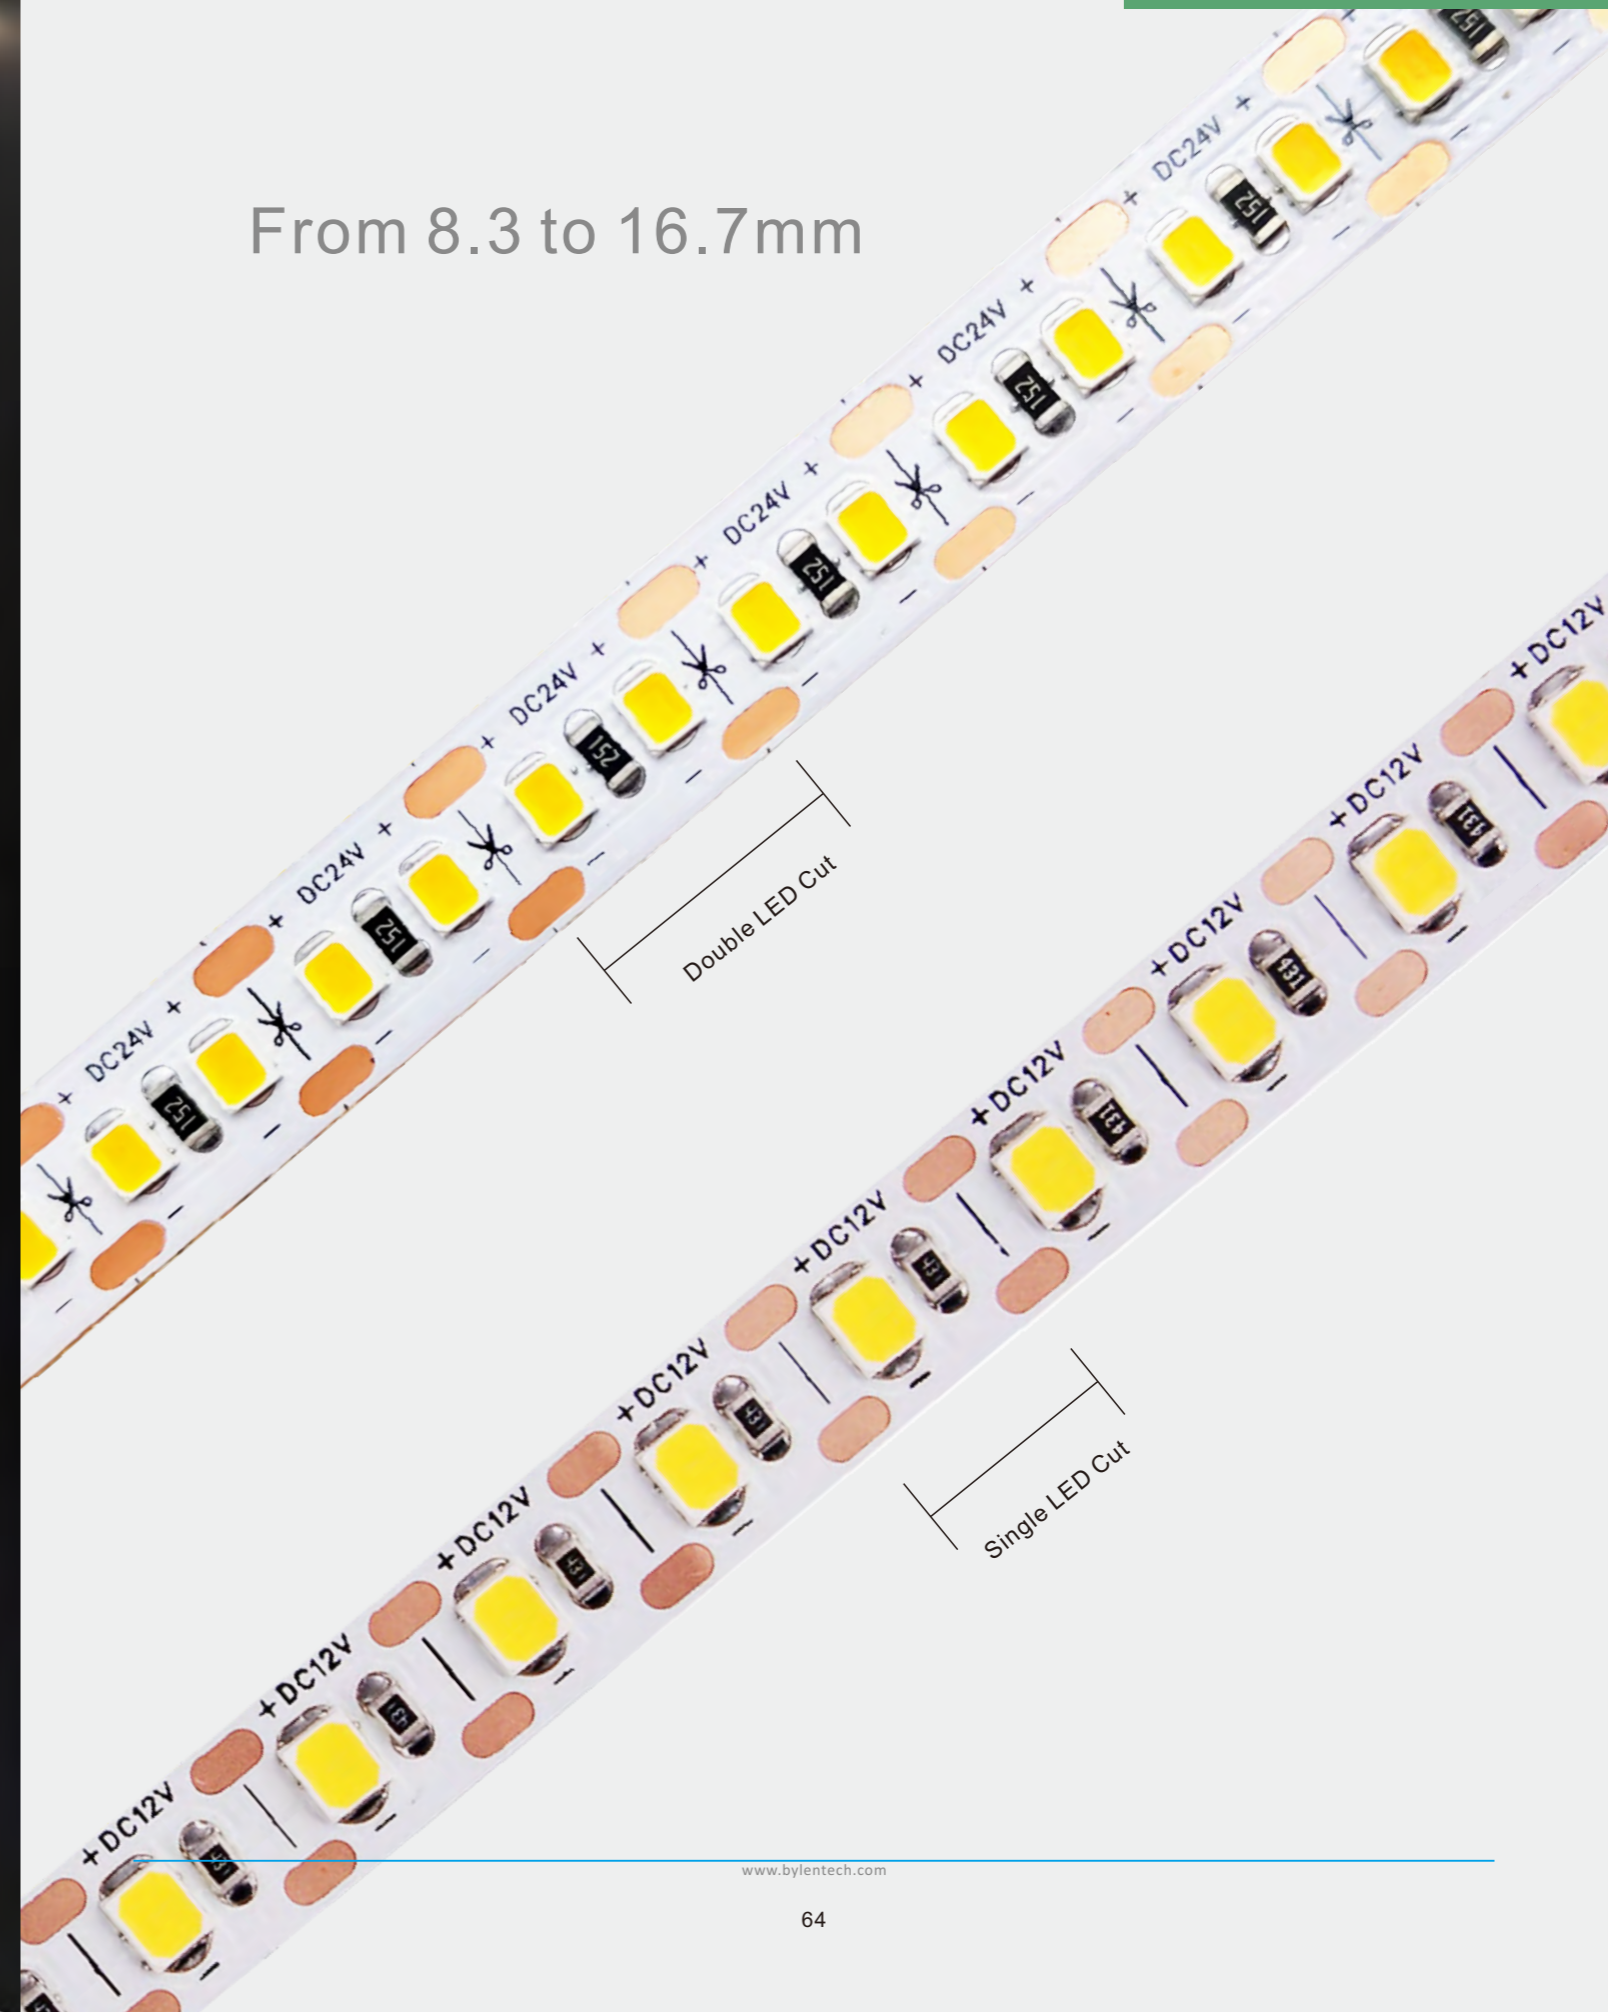

From 8.3 to 16.7mm