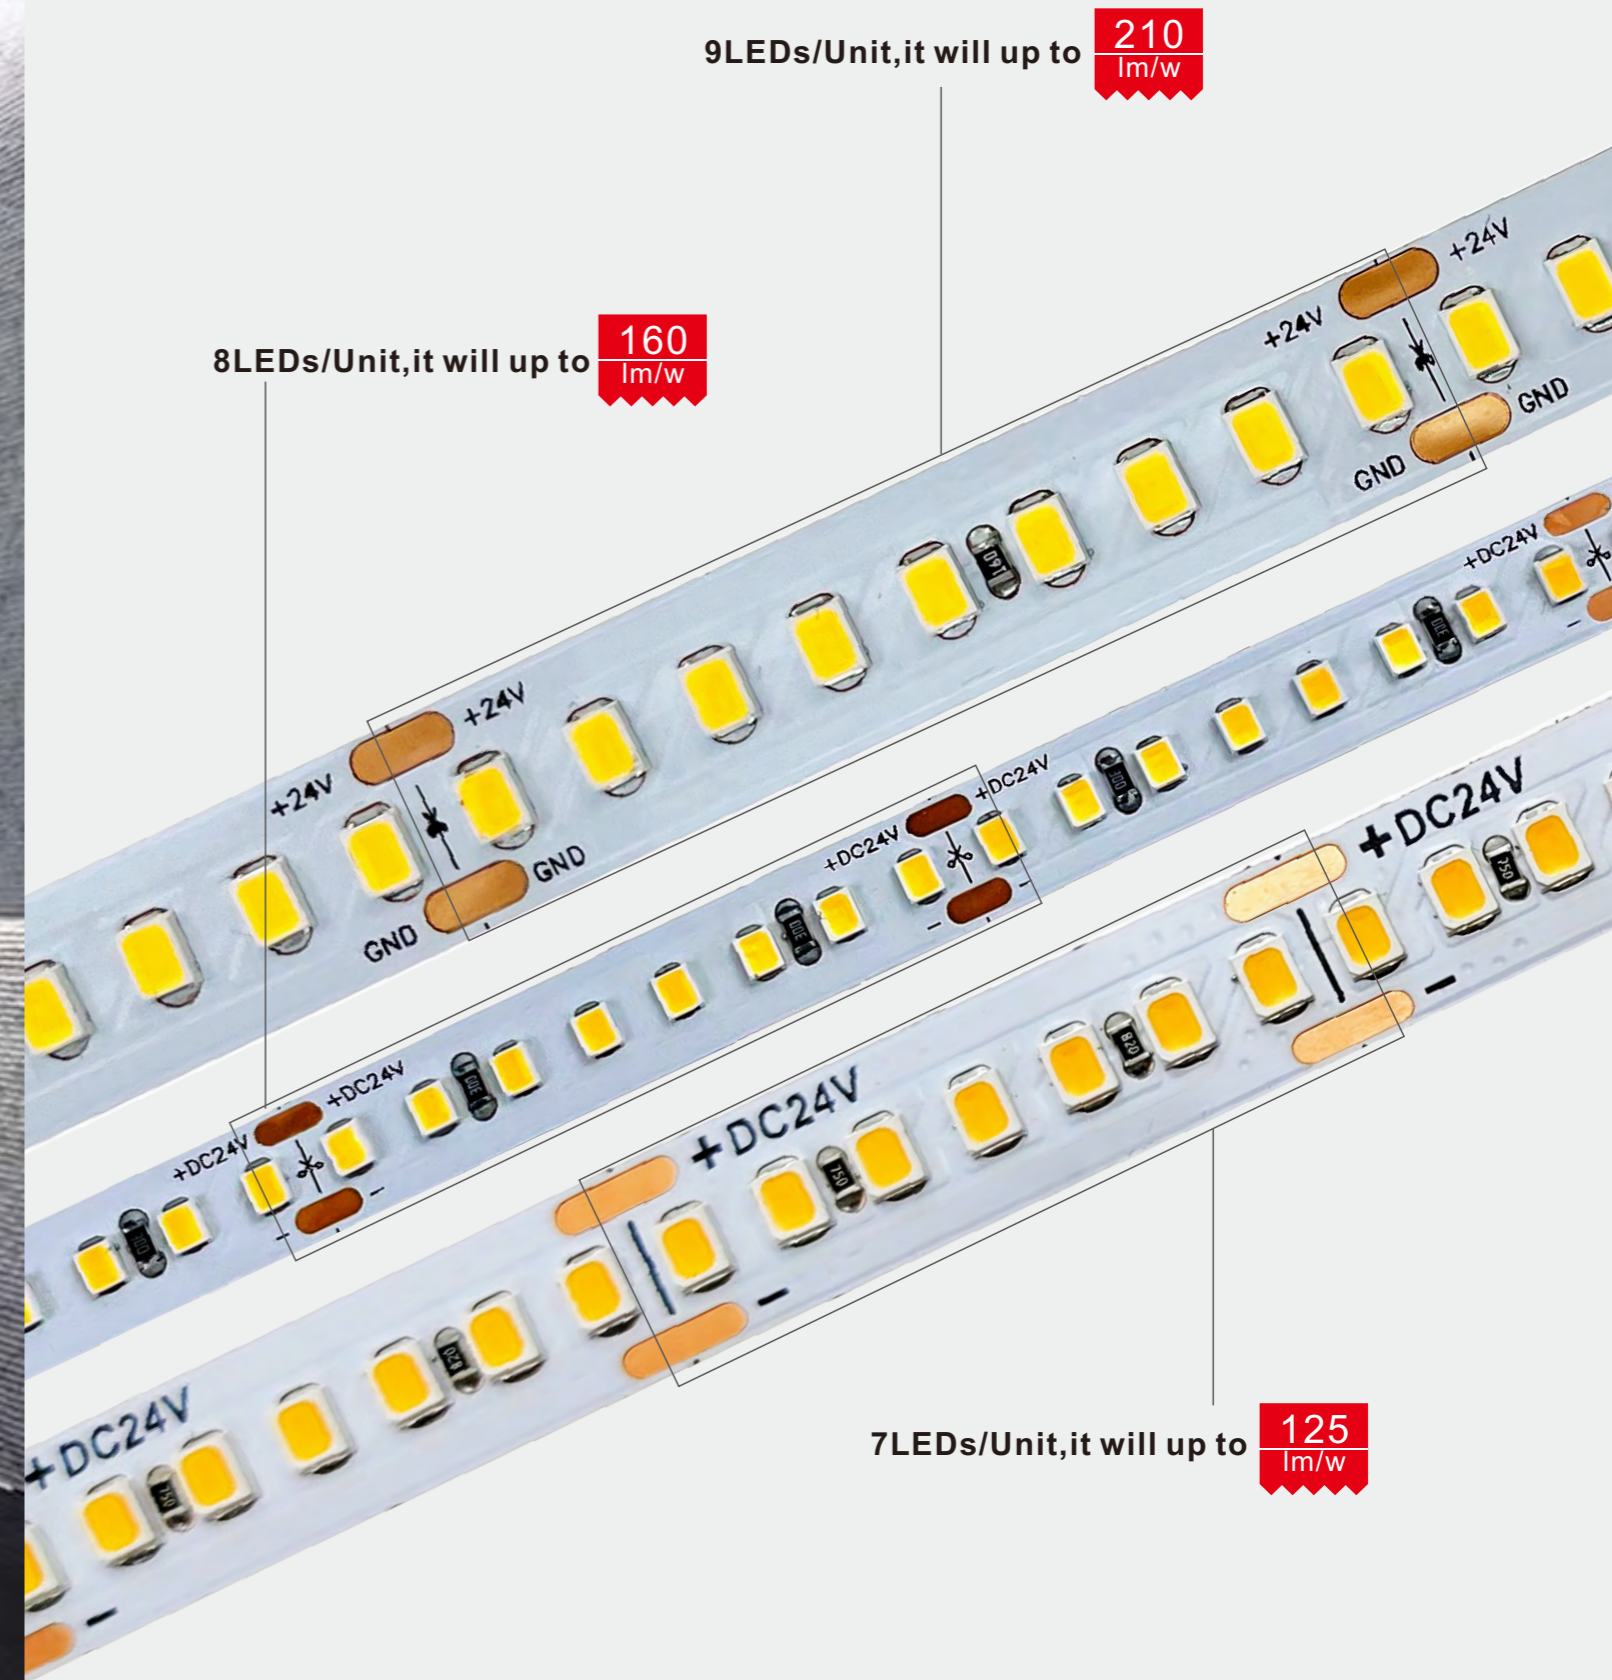

HIGH EFFICACY STRIP

HIGH EFFICACY