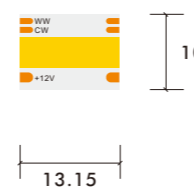

10 MM - 608 CCT Chips/M

Tunable CCT COB Strip light

12V DC 10mm 608 Chip/M CCT Color COB Strip

Model Number	Voltage (dc v)	Power (w)	LED Qty (pcs)	Lumens (lm/m)	Efficacy (lm/W)	CCT&Color (K)	CRI	Cutting unit (mm)	Beam Angle (o)
S10W20-FCOBTW-012CV-608S-MY3	12	16	608	1880	90	CCT	90	13.15	180

*The strip light will come with 5 meters /reel
*All the data above is just for reference under IP20. it is different with IP65, IP66, IP67, IP68