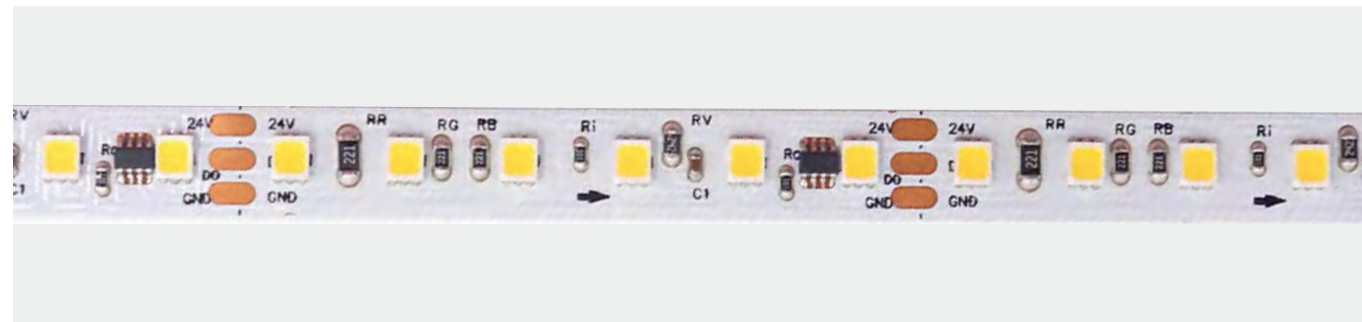

2835 WHITE COLOR 8 / 10 MM 120LED DIGITAL STRIP

10mm 2835 120LED White Color 8pixels Digital Strip

Model Number	Voltage (dc v)	Power (w)	LED Qty (pcs)	Lumens (lm/m)	Efficacy (lm/W)	CCT&Color (K)	CRI	Cutting unit (mm)	Bean Angle (o)
S10WXX-283527-024AD-120S-MY3-3X08	24	10	120	1440	80	2700	80/90	125	120
S10WXX-283530-024AD-120S-MY3-3X08	24	10	120	1530	85	3000	80/90	125	120
S10WXX-283540-024AD-120S-MY3-3X08	24	10	120	1620	90	4000	80/90	125	120
S10WXX-283560-024AD-120S-MY3-3X08	24	10	120	1530	85	6000	80/90	125	120

*The strip light will come with 5 meters /reel
*All the data above is just for reference under IP20. it is different with IP65, IP66, IP67, IP68

8mm 2835 120LED White Color 20pixels Digital Strip

Model Number	Voltage (dc v)	Power (w)	LED Qty (pcs)	Lumens (lm/m)	Efficacy (lm/W)	CCT&Color (K)	CRI	Cutting unit (mm)	Bean Angle (o)
S08WXX-283527-024AD-120S-MY3-3X20	24	12	120	1152	80	2700	80/90	50	120
S08WXX-283530-024AD-120S-MY3-3X20	24	12	120	1224	85	3000	80/90	50	120
S08WXX-283540-024AD-120S-MY3-3X20	24	12	120	1296	90	4000	80/90	50	120
S08WXX-283560-024AD-120S-MY3-3X20	24	12	120	1224	85	6000	80/90	50	120

*The strip light will come with 5 meters /reel
*All the data above is just for reference under IP20. it is different with IP65, IP66, IP67, IP68

8mm 2835 120LED White Color 20pixels Digital Strip

Model Number	Voltage (dc v)	Power (w)	LED Qty (pcs)	Lumens (lm/m)	Efficacy (lm/W)	CCT&Color (K)	CRI	Cutting unit (mm)	Bean Angle (o)
S08WXX-505027-024AD-120S-MY3-4X20	24	10	120	1152	80	2700	80/90	50	120
S08WXX-505030-024AD-120S-MY3-4X20	24	10	120	1224	85	3000	80/90	50	120
S08WXX-505040-024AD-120S-MY3-4X20	24	10	120	1296	90	4000	80/90	50	120
S08WXX-505060-024AD-120S-MY3-4X20	24	10	120	1224	85	6000	80/90	50	120

*The strip light will come with 5 meters /reel
*All the data above is just for reference under IP20. it is different with IP65, IP66, IP67, IP68