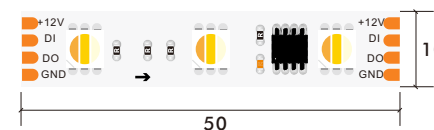

5050 TRIPLE WHITE 10 MM 60LED DIGITAL STRIP

UCS1903

12V DC 20 Pixel 3 Line 10mm 5050 60LED Triple White Color 20pixels Digital Strip

Model Number	Voltage (dc v)	Power (w)	LED Qty (pcs)	Lumens (lm/m)	Efficacy (lm/W)	CCT&Color (K)	CRI	Cutting unit (mm)	Beam Angle (o)
S10WXX-50503W-012AD-060S-MY3-3X20	12	12	60	1152	80	Triple White	80/90	50	120

*The strip light will come with 5 meters /reel
*All the data above is just for reference under IP20. it is different with IP65, IP66, IP67, IP68

UCS1903

24V DC 10 Pixel 3 Line 10mm 5050 60LED Triple White Color 10pixels Digital Strip

Model Number	Voltage (dc v)	Power (w)	LED Qty (pcs)	Lumens (lm/m)	Efficacy (lm/W)	CCT&Color (K)	CRI	Cutting unit (mm)	Beam Angle (o)
S10WXX-50503W-024AD-060S-MY3-3X10	24	12	60	1152	80	Triple White	80/90	100	120

*The strip light will come with 5 meters /reel
*All the data above is just for reference under IP20. it is different with IP65, IP66, IP67, IP68

TM1934

12V DC 20 Pixel 4 Line 10mm 5050 60LED Triple White 20pixels Digital Strip

Model Number	Voltage (dc v)	Power (w)	LED Qty (pcs)	Lumens (lm/m)	Efficacy (lm/W)	CCT&Color (K)	CRI	Cutting unit (mm)	Beam Angle (o)
S10WXX-50503W-012AD-060S-MY3-4X20	12	12	60	960	80	Triple White	80/90	50	120

*The strip light will come with 5 meters /reel
*All the data above is just for reference under IP20. it is different with IP65, IP66, IP67, IP68