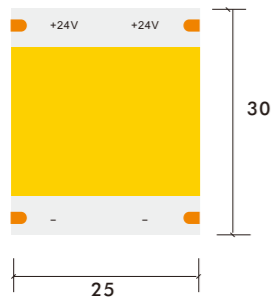

30 MM - 1600 Chips/M

24V DC 30mm 1600 Chip/M White Color Multiple Rows COB Strip

Model Number	Voltage (dc v)	Power (w)	LED Qty (pcs)	Lumens (lm/m)	Efficacy (lm/W)	CCT&Color (K)	CRI	Cutting unit (mm)	Beam Angle (o)
S30W20-FCOB27-024CV-16005-MY3	24	40	1600	3600	90	2700	90	25	180
S30W20-FCOB30-024CV-16005-MY3	24	40	1600	3800	95	3000	90	25	180
S30W20-FCOB40-024CV-16005-MY3	24	40	1600	4000	100	4000	90	25	180
S30W20-FCOB60-024CV-16005-MY3	24	40	1600	3800	95	6000	90	25	180

*The strip light will come with 5 meters /reel
*All the data above is just for reference under IP20. it is different with IP65, IP66, IP67, IP68