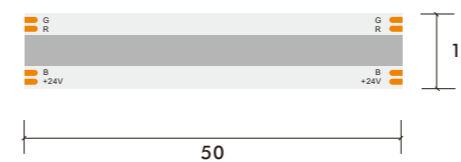

24V DC 10mm 480Chip/M RGB Color COB Strip

Model Number	Voltage (dc v)	Power (w)	LED Qty (pcs)	Lumens (lm/m)	Efficacy (lm/W)	CCT&Color (K)	CRI	Cutting unit (mm)	Beam Angle (o)
S10W20-FCOBTc-024CV-480S-MY3	24	15	480	N/A	N/A	RGB	N/A	50	180

*The strip light will come with 5 meters /reel
*All the data above is just for reference under IP20. it is different with IP65, IP66, IP67, IP68