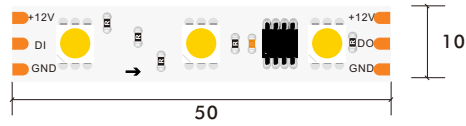

5050 WHITE COLOR 10 MM 60LED DIGITAL

WS2811

UCS1903

12V DC 20 Pixel 3 Line 10mm 5050 60LED White Color 20pixels Digital Strip

Model Number	Voltage (dc v)	Power (w)	LED Qty (pcs)	Lumens (lm/m)	Efficacy (lm/W)	CCT&Color (K)	CRI	Cutting unit (mm)	Bean Angle (o)
S10WXX-505027-012AD-060S-MY3-3X20	12	12	60	1152	80	2700	80/90	50	120
S10WXX-505030-012AD-060S-MY3-3X20	12	12	60	1224	85	3000	80/90	50	120
S10WXX-505040-012AD-060S-MY3-3X20	12	12	60	1296	90	4000	80/90	50	120
S10WXX-505060-012AD-060S-MY3-3X20	12	12	60	1224	85	6000	80/90	50	120

*The strip light will come with 5 meters /reel
*All the data above is just for reference under IP20. it is different with IP65, IP66, IP67, IP68