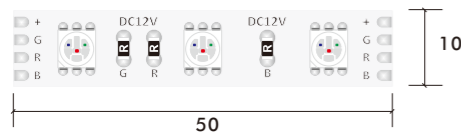

5050 10MM 60LED RGB LED Strip

12V DC 10mm 5050 60LED RGB Color LED Strip

Model Number	Voltage (dc v)	Power (w)	LED Qty (pcs)	Lumens (lm/m)	Efficacy (lm/W)	CCT&Color (K)	CRI	Cutting unit (mm)	Beam Angle (o)
S10WXX-5050TC-012CV-060S-MY3	12	14.4	060	N/A	N/A	RGB	80/90	50	120

*The strip light will come with 5 meter /reel
*All the data above is just for reference under IP20. it is different with IP65, IP66, IP67, IP68