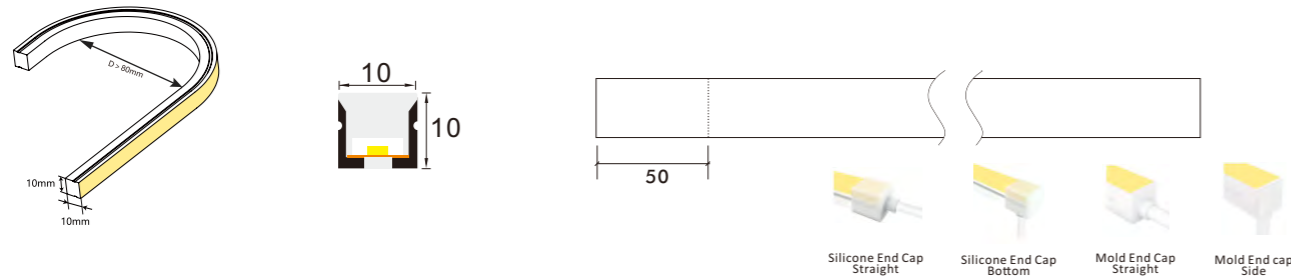

24V DC Top Bend 10*10mm Neon flex

Model Number	Voltage (dc v)	Power (w)	LED Qty (pcs)	Lumens (lm/m)	Efficacy (lm/W)	CCT&Color (K)	CRI	Cutting unit (mm)	Beam Angle (o)
N08W67-2835XX-024CV-140S-MY3-T1010	24	12	140	660	55	WHITE	80/90	50	120
N08W67-2835XX-024CV-120S-MY3-T1010MC	24	12	120	492	41	WHITE	80/90	16.6	120
N08W67-2216TW-024CV-240S-MY3-T1010	24	12	240	492	41	CCT	90	50	120
N08W67-2835TC-024CV-120S-MY3-T1010	24	12	120	N/A	N/A	RGB	N/A	50	120

*The neon flex will come with 5 meters /reel
*Customization will be accepted, like voltage, power, and color.