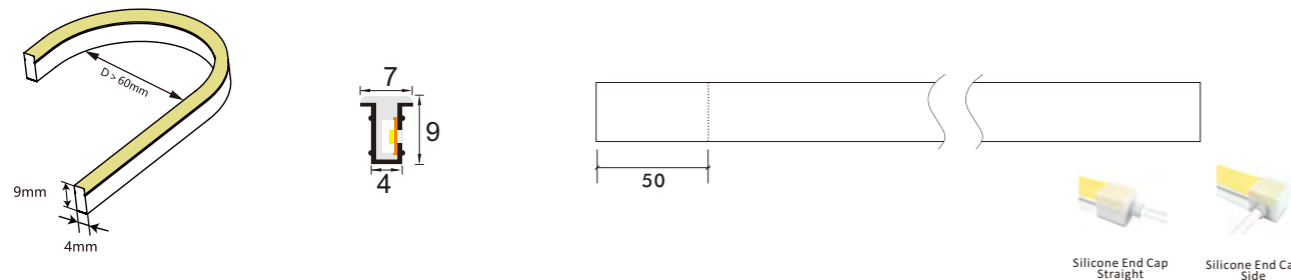

\*The neon flex will come with 5 meters /reel  
\*Customization will be accepted, like voltage, power, and color.

**Optional Accessories**

Item#	Description
2PCN-S0410-001	Silicone material, for 4*10mm end cap with hole for wire, come out in strange
2PCN-S0410-002	Silicone material, for 4*10mm end cap with hole for wire, come out from side
2PCN-S0410-003	Silicone material, for 4*10mm end cap without hole
2PCN-S0410-004	Aluminum clips, 10mm length
2PCN-S0410-005	Aluminum channel for 4*10mm one meter length
2PCN-S0410-006	Flexible Aluminum channel for 4*10mm one meter length