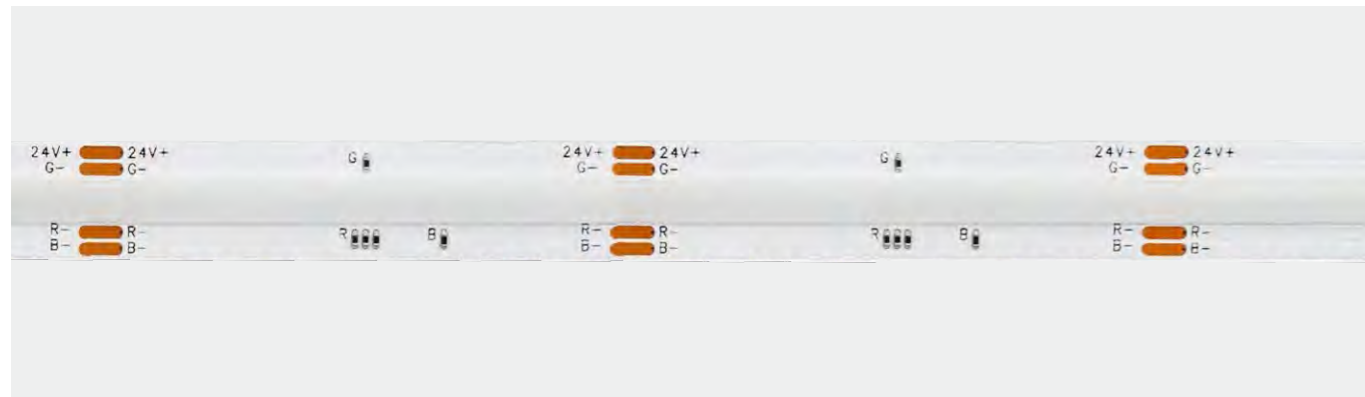

12V DC

10mm 810 Chip/M RGB Color COB Strip

Model Number	Voltage (dc v)	Power (w)	LED Qty (pcs)	Lumens (lm/m)	Efficacy (lm/W)	CCT&Color (K)	CRI	Cutting unit (mm)	Beam Angle (o)
S10W20-FCOBTC-012CV-810S-MY3	12	15	810	N/A	N/A	RGB	N/A	11.5	180

*The strip light will come with 5 meters /reel
*All the data above is just for reference under IP20. it is different with IP65, IP66, IP67, IP68

24V DC

10mm 840Chip/M RGB Color COB Strip

Model Number	Voltage (dc v)	Power (w)	LED Qty (pcs)	Lumens (lm/m)	Efficacy (lm/W)	CCT&Color (K)	CRI	Cutting unit (mm)	Beam Angle (o)
S10W20-FCOBTC-024CV-840S-MY3	24	15	840	N/A	N/A	RGB	N/A	25	180

*The strip light will come with 5 meters /reel
*All the data above is just for reference under IP20. it is different with IP65, IP66, IP67, IP68