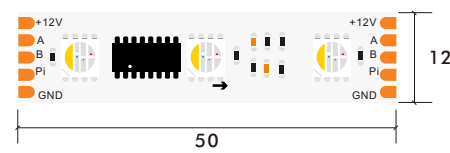

5050 RGBW COLOR 12MM 60LED DMX STRIP