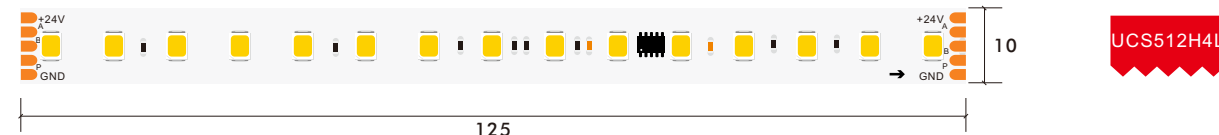

UCS512H4L

10mm 2835 120LED White Color Dmx 8 Pixels Strip

Model Number	Voltage (dc v)	Power (w)	LED Qty (pcs)	Lumens (lm/m)	Efficacy (lm/W)	CCT&Color (K)	CRI	Cutting unit (mm)	Bean Angle (o)
S10WXX-283527-024DMX-120S-MY3-5X08	24	12	120	1020	85	2700	80/90	125	120
S10WXX-283530-024DMX-120S-MY3-5X08	24	12	120	1080	90	3000	80/90	125	120
S10WXX-283540-024DMX-120S-MY3-5X08	24	12	120	1140	95	4000	80/90	125	120
S10WXX-283560-024DMX-120S-MY3-5X08	24	12	120	1080	90	6000	80/90	125	120

*The strip light will come with 5 meters /reel
*All the data above is just for reference under IP20. it is different with IP65, IP66, IP67, IP68