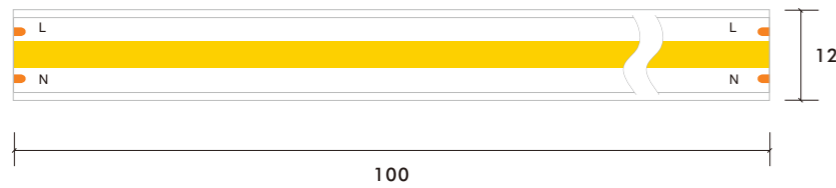

480CHIPS 230V COB SINGLE COLOR STRIP LIGHT