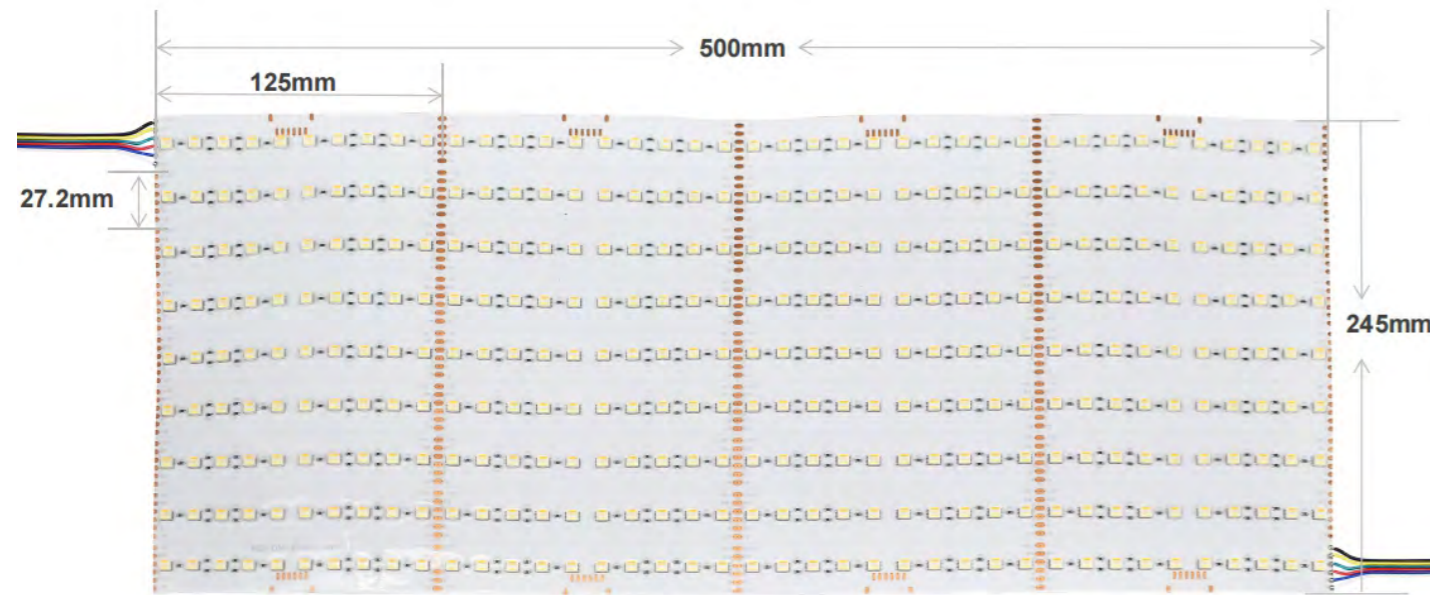

FLEX PANEL SHEET-RGBCCT

NEW