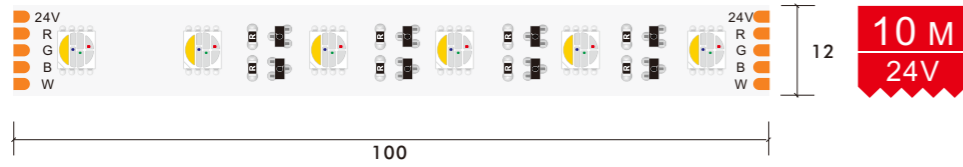

\*The strip light will come with 5 meters /reel  
\*All the data above is just for reference under IP20. it is different with IP65, IP66, IP67, IP68

5050 CCT Tunable Constant current

24V DC 10mm 5050 60LED CCT Tunable Ultra Long LED Strip									
Model Number	Voltage (dc v)	Power (w)	LED Qty (pcs)	Lumens (lm/m)	Efficacy (lm/W)	CCT&Color (K)	CRI	Cutting unit (mm)	Beam Angle (o)
S10WXX-5050TW-024CC-060S-MY3-L10	24	10	60	950	95	CCT	80/90	100	120

\*The strip light will come with 5 meters /reel  
 \*All the data above is just for reference under IP20. it is different with IP65, IP66, IP67, IP68

5050 RGB ULTRA LONG STRIP

24V DC 10mm 5050 60LED RGB 10M Ultra Long LED Strip									
Model Number	Voltage (dc v)	Power (w)	LED Qty (pcs)	Lumens (lm/m)	Efficacy (lm/W)	CCT&Color (K)	CRI	Cutting unit (mm)	Beam Angle (o)
S10WXX-5050TC-024CC-060S-MY3-L10	24	8	60	N/A	N/A	RGB	80/90	100	120

\*The strip light will come with 5 meters /reel  
 \*All the data above is just for reference under IP20. it is different with IP65, IP66, IP67, IP68

5050 RGBW ULTRA LONG STRIP

Model Number	Voltage (dc v)	Power (w)	LED Qty (pcs)	Lumens (lm/m)	Efficacy (lm/W)	CCT&Color (K)	CRI	Cutting unit (mm)	Beam Angle (o)
S12WXX-5050MC-024CC-060S-MY3-L10	24	12	60	N/A	N/A	RGBW	80/90	100	120