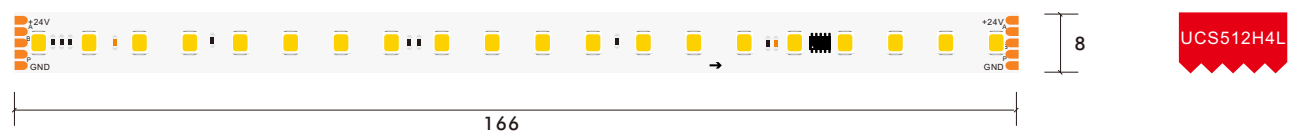

10mm 2835 120LED White Color 4pixels Dmx Strip

Model Number	Voltage (dc v)	Power (w)	LED Qty (pcs)	Lumens (lm/m)	Efficacy (lm/W)	CCT&Color (K)	CRI	Cutting unit (mm)	Bean Angle (o)
S10WXX-283527-024DMX-120S-MY3-5X04	24	6.5	120	552	85	2700	80/90	250	120
S10WXX-283530-024DMX-120S-MY3-5X04	24	6.5	120	585	90	3000	80/90	250	120
S10WXX-283540-024DMX-120S-MY3-5X04	24	6.5	120	615	95	4000	80/90	250	120
S10WXX-283560-024DMX-120S-MY3-5X04	24	6.5	120	585	90	6000	80/90	250	120

*The strip light will come with 5 meters /reel
*All the data above is just for reference under IP20. it is different with IP65, IP66, IP67, IP68

UCS512H4L

10mm 2835 120LED White Color 6pixels Dmx Strip

Model Number	Voltage (dc v)	Power (w)	LED Qty (pcs)	Lumens (lm/m)	Efficacy (lm/W)	CCT&Color (K)	CRI	Cutting unit (mm)	Bean Angle (o)
S10WXX-283527-024DMX-120S-MY3-5X06	24	11	120	935	85	2700	80/90	166	120
S10WXX-283530-024DMX-120S-MY3-5X06	24	11	120	990	90	3000	80/90	166	120
S10WXX-283540-024DMX-120S-MY3-5X06	24	11	120	1045	95	4000	80/90	166	120
S10WXX-283560-024DMX-120S-MY3-5X06	24	11	120	990	90	6000	80/90	166	120

*The strip light will come with 5 meters /reel
*All the data above is just for reference under IP20. it is different with IP65, IP66, IP67, IP68