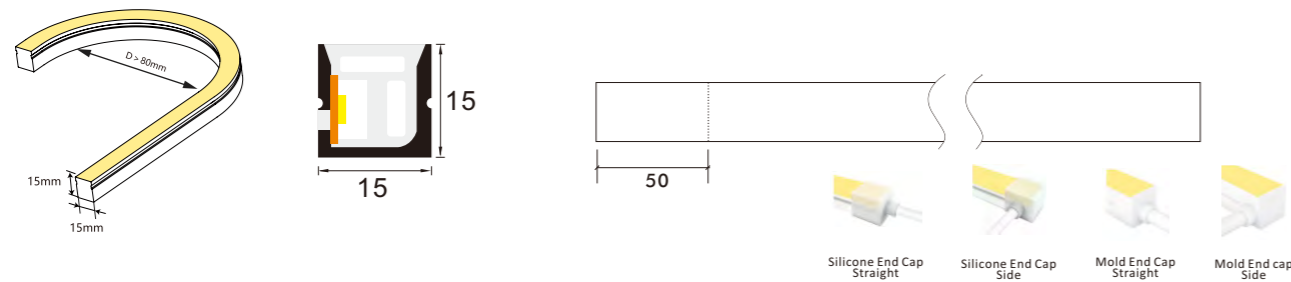

\*The neon flex will come with 5 meters /reel  
\*Customization will be accepted, like voltage, power, and color.

**Optional Accessories**

Item#	Description
2PCN-S1225-001	Silicone material, for 12*25mm end cap with hole for wire, come out in strange
2PCN-S1225-002	Silicone material, for 12*25mm end cap with hole for wire, come out from side
2PCN-S1225-002A	Silicone material, for 12*25mm end cap with hole for wire, come out from side
2PCN-S1225-003	Silicone material, for 12*25mm end cap without hole
2PCN-S1225-004	Aluminum clips, 2mm lenght
2PCN-S1225-005	Aluminum channel for 12*25mm one meter length
2PCN-S1225-006	Flexible Aluminum channel for 12*25mm one meter length