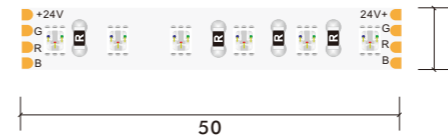

3838 RGB LED STRIP LIGHT

24V DC 8mm 3838 120LED RGB Color LED Strip

Model Number	Voltage (dc v)	Power (w)	LED Qty (pcs)	Lumens (lm/m)	Efficacy (lm/W)	CCT&Color (K)	CRI	Cutting unit (mm)	Beam Angle (o)
S08WXX-3838TC-024CV-120S-MY3	24	12	120	N/A	N/A	RGB	80/90	50	120

*The strip light will come with 5 meter /reel
*All the data above is just for reference under IP20. it is different with IP65, IP66, IP67, IP68