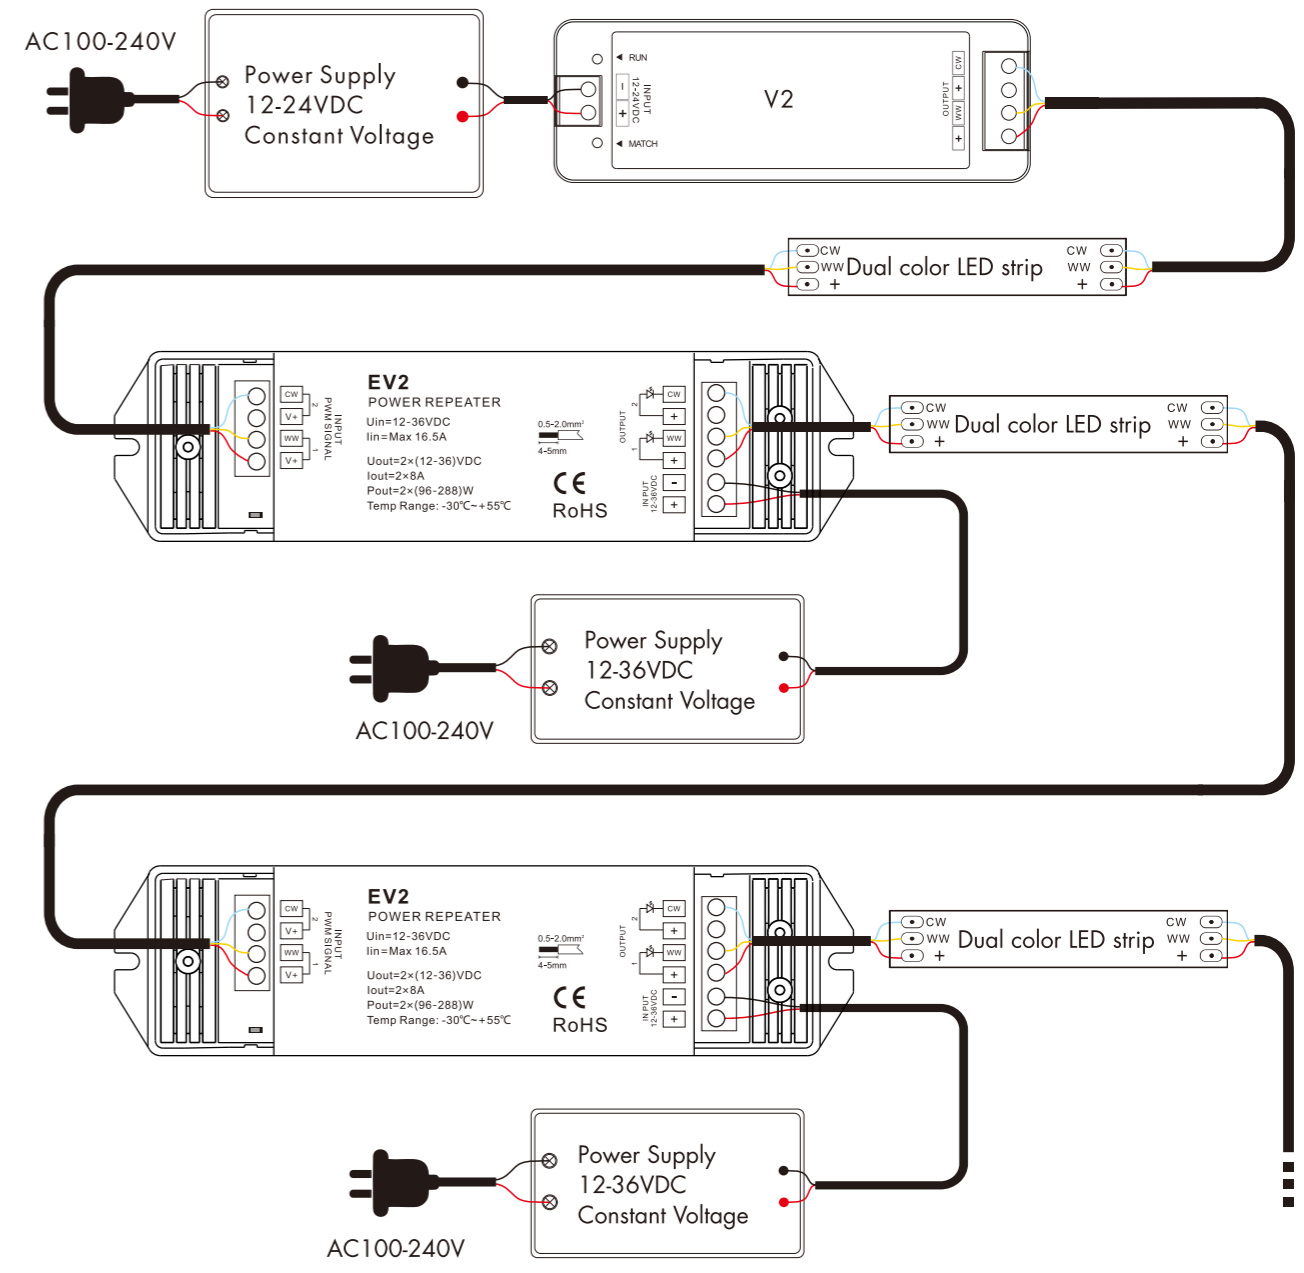

Tunable CCT STRIP LIGHT