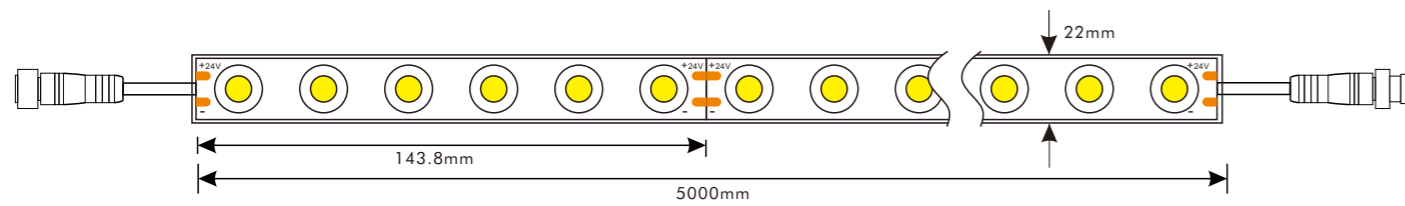

Item#	Description
2PCN-2211-004	Aluminum cilpsfor for 2211 Wall washer 20mm
2PCN-2211-005	Aluminum channel for for 2211 Wall washer, one meter