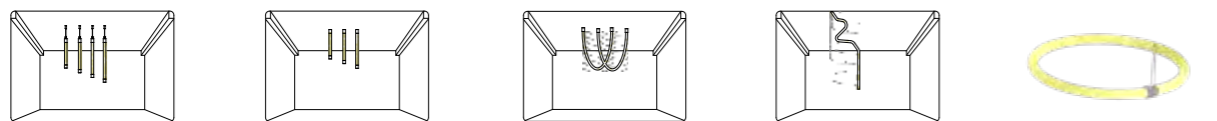

Optional Mounting

2PCN-D25-001   2PCN-D25-002   2PCN-D25-003   2PCN-D25-004   2PCN-D23-005