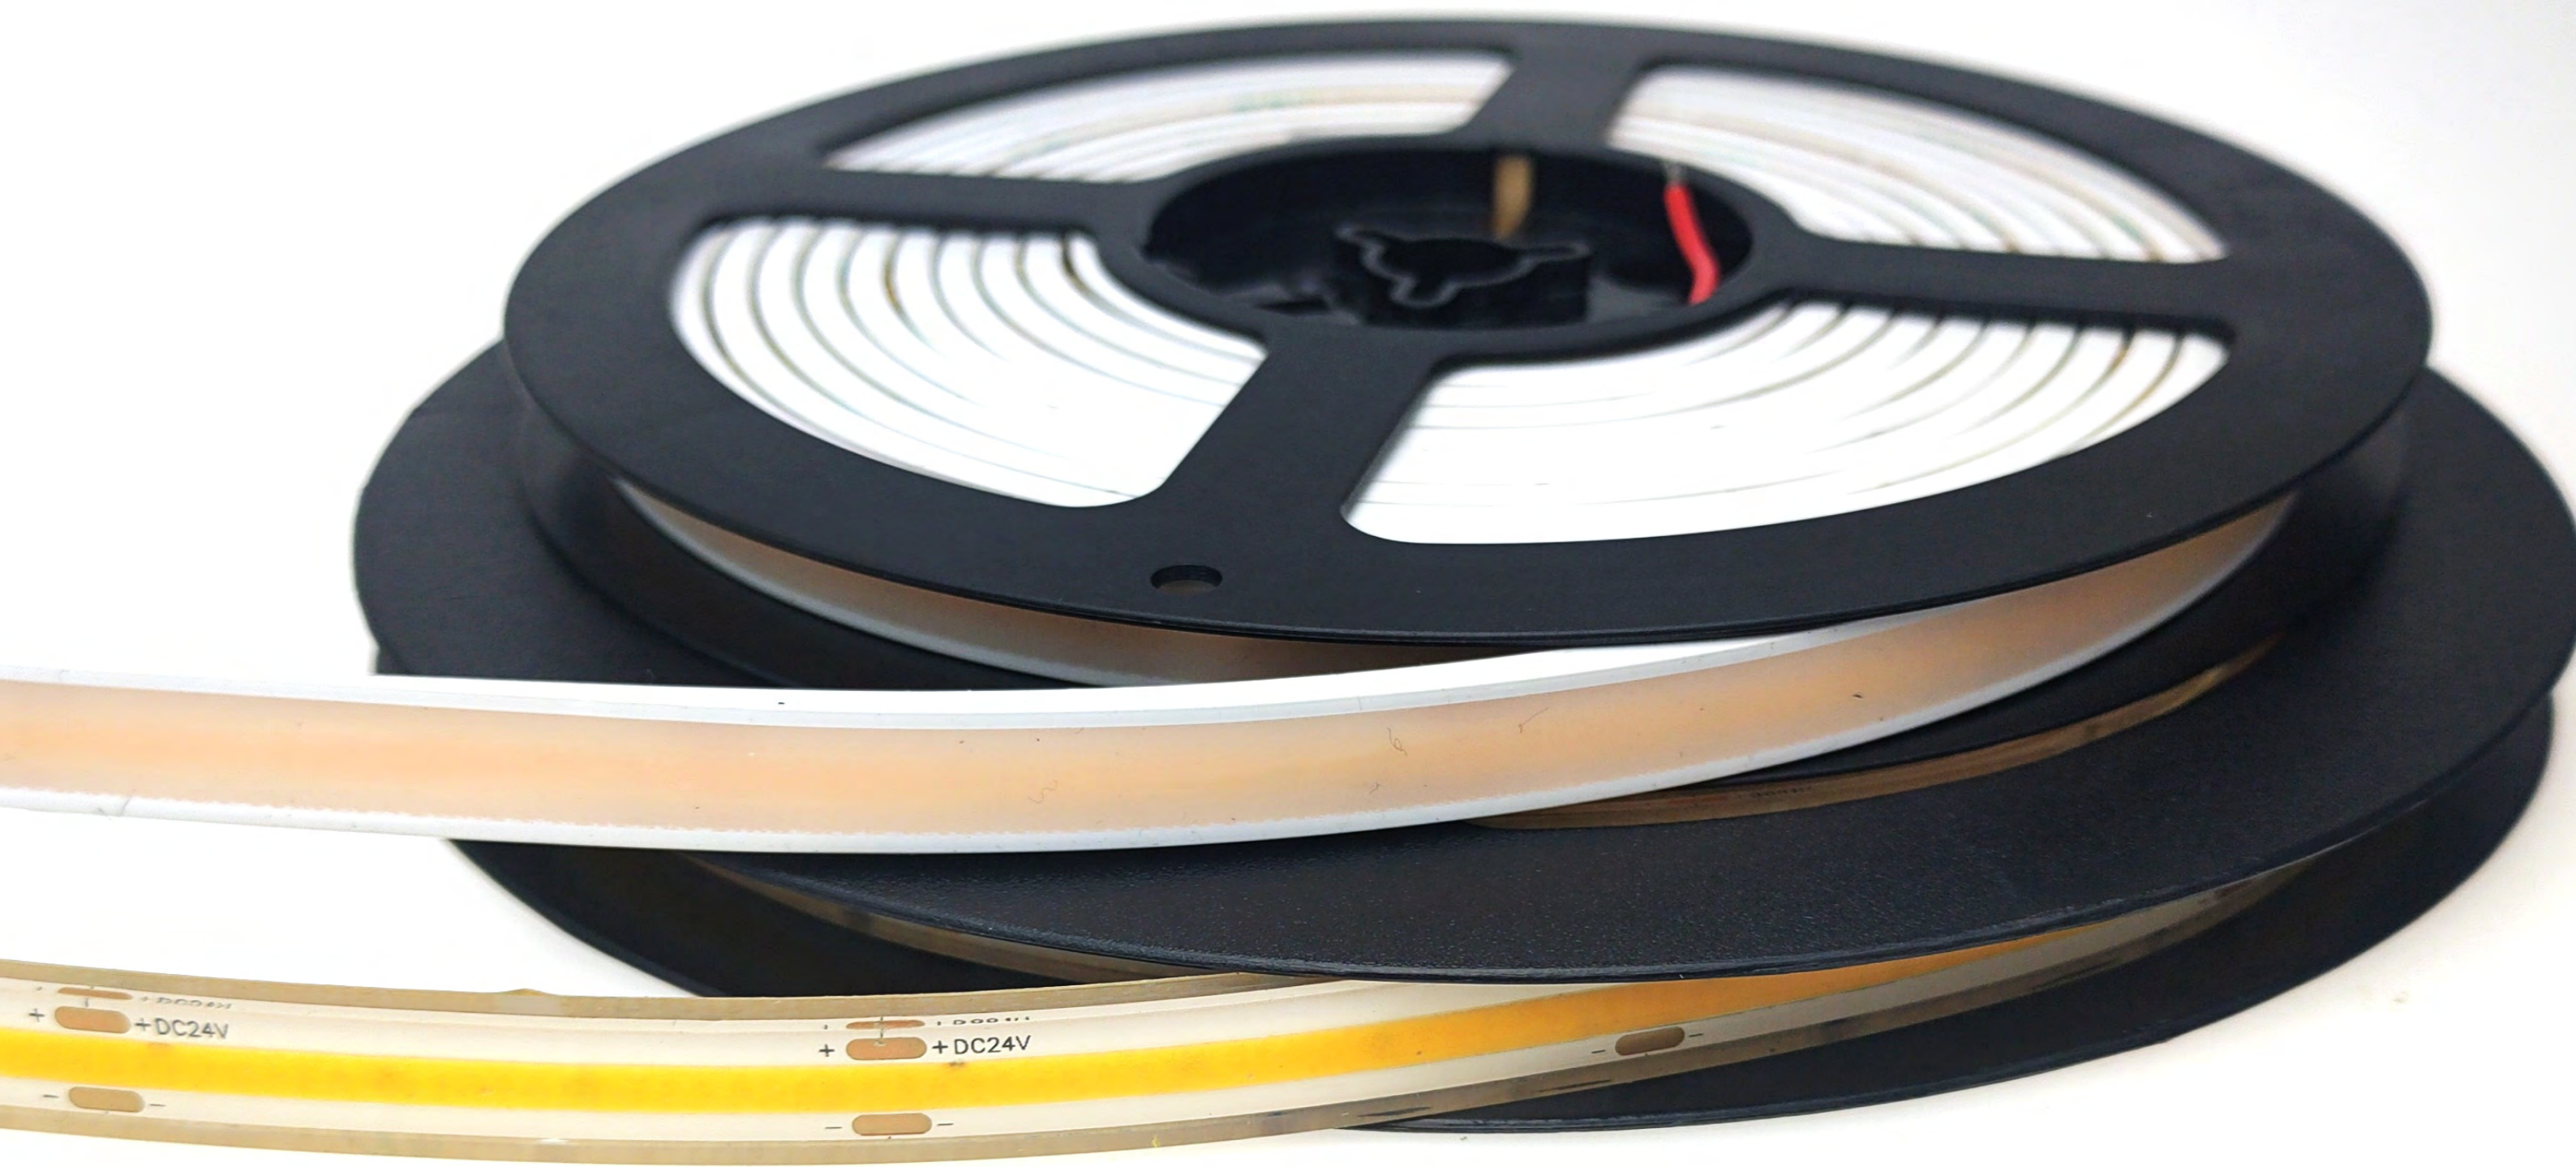

+DC24V

+DC24V

-

-