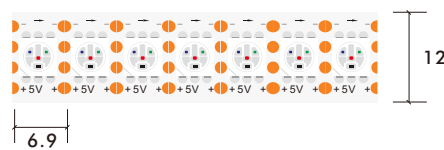

SK6812

Model Number	Voltage (dc v)	Power (w)	LED Qty (pcs)	Lumens (lm/m)	Efficacy (lm/W)	CCT&Color (K)	CRI	Cutting unit (mm)	Beam Angle (o)
S12WXX-2835TC-024AD-060S-MY3-3X144	24	25	144	N/A	N/A	RGB	80/90	6.9	120

*The strip light will come with 5 meters /reel
*All the data above is just for reference under IP20. it is different with IP65, IP66, IP67, IP68

WS2813

Model Number	Voltage (dc v)	Power (w)	LED Qty (pcs)	Lumens (lm/m)	Efficacy (lm/W)	CCT&Color (K)	CRI	Cutting unit (mm)	Beam Angle (o)
S12WXX-5050TC-012AD-144S-MY3-4X144	12	25	144	N/A	N/A	RGB	80/90	6.9	120

*The strip light will come with 5 meters /reel
*All the data above is just for reference under IP20. it is different with IP65, IP66, IP67, IP68