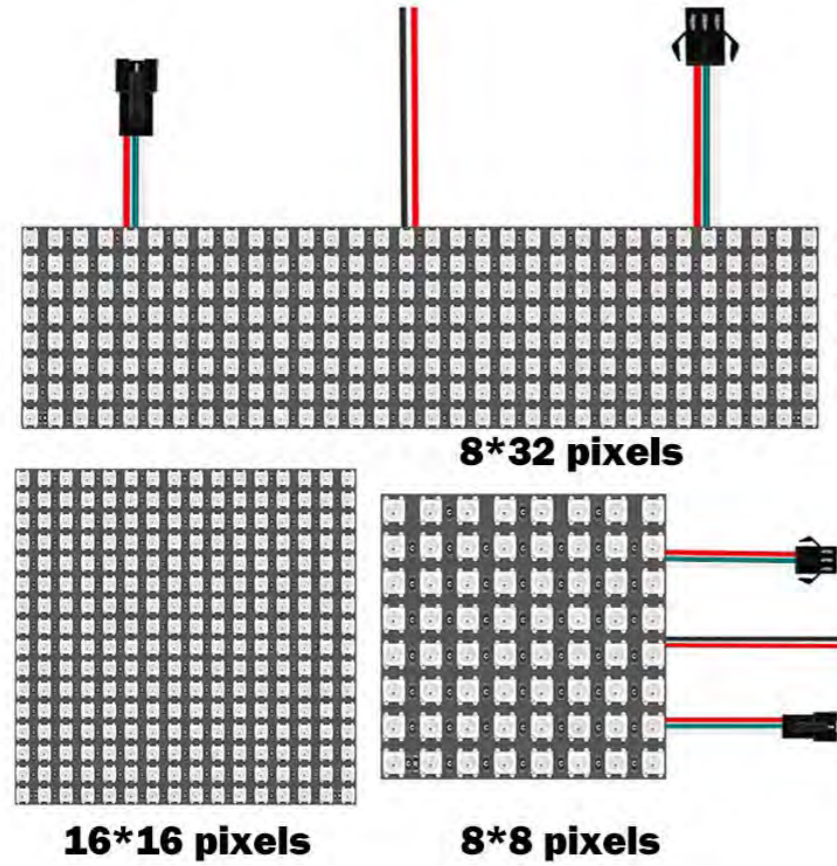

FLEX PANEL SHEET-DIGITAL RGB

NEW