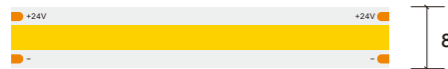

24V DC 8mm 480 Chip/M Single Color COB Strip

Model Number	Voltage (dc v)	Power (w)	LED Qty (pcs)	Lumens (lm/m)	Efficacy (lm/W)	CCT&Color (K)	CRI	Cutting unit (mm)	Beam Angle (o)
S08W20-FCOB27-024CV-320S-MY3	24	10	480	900	90	2700	90	50	120
S08W20-FCOB30-024CV-320S-MY3	24	10	480	950	95	3000	90	50	120
S08W20-FCOB40-024CV-320S-MY3	24	10	480	1000	100	4000	90	50	120
S08W20-FCOB60-024CV-320S-MY3	24	10	480	950	95	6000	90	50	120

*The strip light will come with 5 meters /reel
*All the data above is just for reference under IP20. it is different with IP65, IP66, IP67, IP68