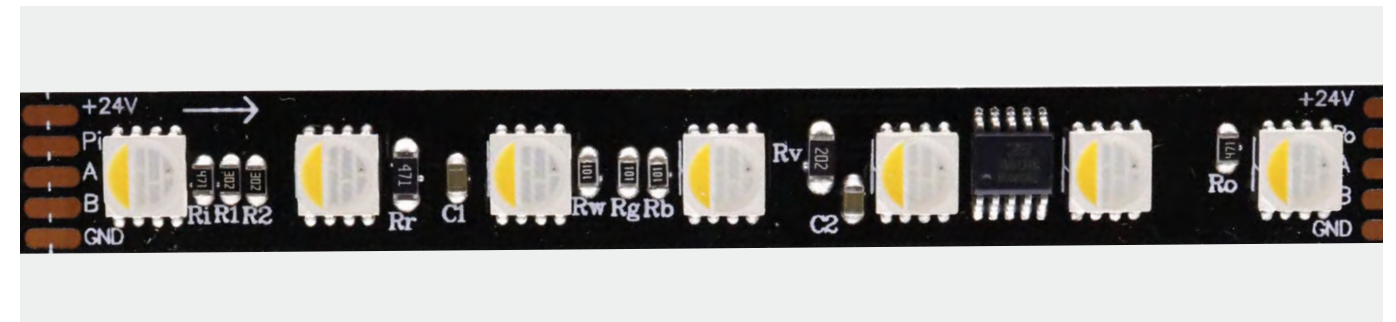

5050 RGBW COLOR 12MM 84LED DMX STRIP