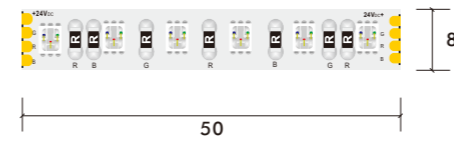

2835 8 MM 120LED RGB LED Strip