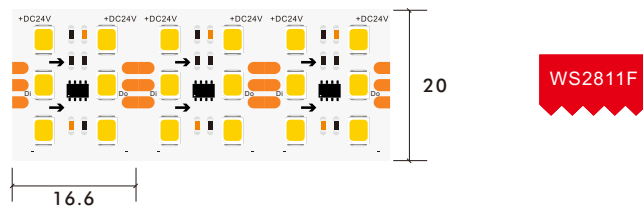

24V DC	20 Pixel	3 Line	20mm 2835 360LED White Color 20pixels Digital Strip	Model Number	Voltage (dc v)	Power (w)	LED Qty (pcs)	Lumens (lm/m)	Efficacy (lm/W)	CCT&Color (K)	CRI	Cutting unit (mm)	Beam Angle (o)
				S20WXX-283527-024AD-360T-MY3-3X20	24	25	360	2000	80	2700	80/90	50	120
				S20WXX-283530-024AD-360T-MY3-3X20	24	25	360	2125	85	3000	80/90	50	120
				S20WXX-283540-024AD-360T-MY3-3X20	24	25	360	2250	90	4000	80/90	50	120
				S20WXX-283560-024AD-360T-MY3-3X20	24	25	360	2125	85	6000	80/90	50	120

*The strip light will come with 5 meters /reel
*All the data above is just for reference under IP20. it is different with IP65, IP66, IP67, IP68