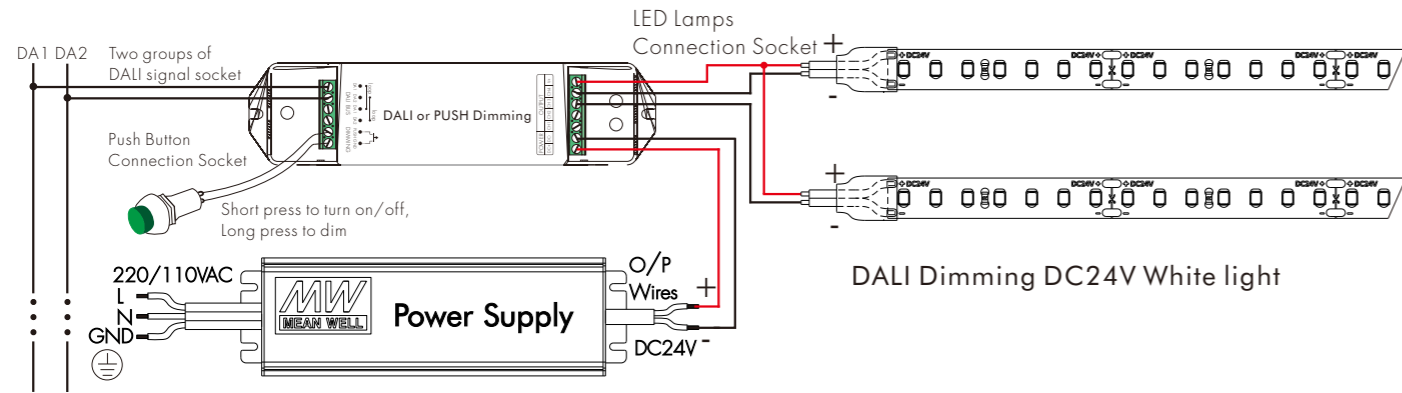

Dali Dimming system