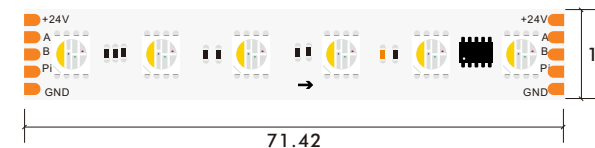

UCS512H4L

24V DC 12 Pixel 5 Line 12mm 5050 84LED RGBW Color 12pixels Dmx Strip

Model Number	Voltage (dc v)	Power (w)	LED Qty (pcs)	Lumens (lm/m)	Efficacy (lm/W)	CCT&Color (K)	CRI	Cutting unit (mm)	Bean Angle (o)
S12WXX-5050MC-024DMX-084S-MY3-5X12	24	27.4	84	N/A	N/A	RGBW	80/90	83.3	120

*The strip light will come with 5 meters /reel
*All the data above is just for reference under IP20. it is different with IP65, IP66, IP67, IP68