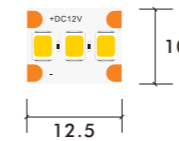

2835 10 MM 240LED WHITE

Model Number	Voltage (dc v)	Power (w)	LED Qty (pcs)	Lumens (lm/m)	Efficacy (lm/W)	CCT&Color (K)	CRI	Cutting unit (mm)	Beam Angle (o)
S10WXX-283527-012CV-240S-MY3	12	19.2	240	1632	85	2700	80/90	12.5	120
S10WXX-283530-012CV-240S-MY3	12	19.2	240	1728	90	3000	80/90	12.5	120
S10WXX-283540-012CV-240S-MY3	12	19.2	240	1824	95	4000	80/90	12.5	120
S10WXX-283560-012CV-240S-MY3	12	19.2	240	1728	90	6000	80/90	12.5	120

*The strip light will come with 5 meters /reel
*All the data above is just for reference under IP20. it is different with IP65, IP66, IP67, IP68