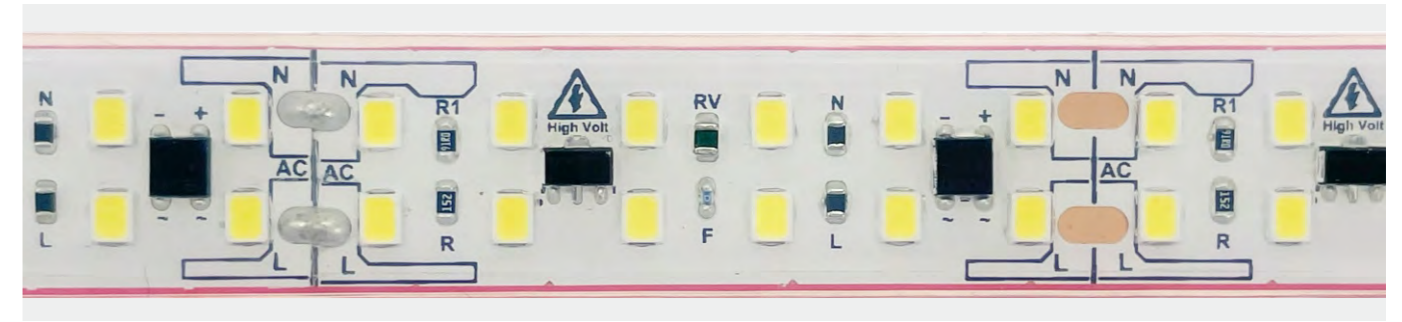

2835 240LED DOUBLE ROW 230V SINGLE COLOR STRIP LIGHT

230V AC 15mm 2835 240LED 50mm cutting Single Color LED Strip

Model Number	Voltage (ac v)	Power (w)	LED Qty (pcs)	Lumens (lm/m)	Efficacy (lm/W)	CCT&Color (K)	CRI	Cutting unit (mm)	Beam Angle (o)
S15WXX-283527-230CC-120S-MY3-PRO	230	20	240	1600	80	2700	80/90	50	120
S15WXX-283530-230CC-120S-MY3-PRO	230	20	240	1700	85	3000	80/90	50	120
S15WXX-283540-230CC-120S-MY3-PRO	230	20	240	1800	90	4000	80/90	50	120
S15WXX-283560-230CC-120S-MY3-PRO	230	20	240	1875	95	6000	80/90	50	120

*The strip light will come with 5 meters /reel
*All the data above is just for reference under IP20. it is different with IP65, IP66, IP67, IP68

Item#	Description
BY-RT1	Remote for 230V led strip light
BY-S3	Controller for 230V led strip light