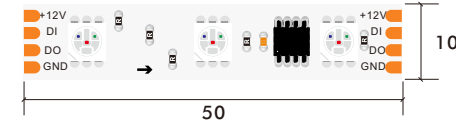

5050 RGB 10 MM 60LED DIGITAL STRIP

WS2811

UCS1903

12V DC	20 Pixel	3 Line	10mm 5050 60LED RGB Color 20pixels Digital Strip							
Model Number	Voltage (dc v)	Power (w)	LED Qty (pcs)	Lumens (lm/m)	Efficacy (lm/W)	CCT&Color (K)	CRI	Cutting unit (mm)	Bean Angle (o)	
S10WXX-5050TC-012AD-060S-MY3-3X20	12	14.4	60	N/A	N/A	RGB	80/90	50	120	

*The strip light will come with 5 meters /reel
*All the data above is just for reference under IP20. it is different with IP65, IP66, IP67, IP68

WS2811

UCS1903

24V DC	10 Pixel	3 Line	10mm 5050 60LED RGB Color 10pixels Digital Strip							
Model Number	Voltage (dc v)	Power (w)	LED Qty (pcs)	Lumens (lm/m)	Efficacy (lm/W)	CCT&Color (K)	CRI	Cutting unit (mm)	Bean Angle (o)	
S10WXX-5050TC-024AD-060S-MY3-3X10	24	14.4	60	N/A	N/A	RGB	80/90	100	120	

*The strip light will come with 5 meters /reel
*All the data above is just for reference under IP20. it is different with IP65, IP66, IP67, IP68

TM1934

12V DC	20 Pixel	4 Line	10mm 5050 60LED RGB Color 20pixels Digital Strip							
Model Number	Voltage (dc v)	Power (w)	LED Qty (pcs)	Lumens (lm/m)	Efficacy (lm/W)	CCT&Color (K)	CRI	Cutting unit (mm)	Bean Angle (o)	
S10WXX-5050TC-012AD-060S-MY3-4X20	12	12	60	N/A	N/A	RGB	80/90	50	120	

*The strip light will come with 5 meters /reel
*All the data above is just for reference under IP20. it is different with IP65, IP66, IP67, IP68

TM1934

24V DC	10 Pixel	4 Line	10mm 5050 60LED RGB Color 10pixels Digital Strip							
Model Number	Voltage (dc v)	Power (w)	LED Qty (pcs)	Lumens (lm/m)	Efficacy (lm/W)	CCT&Color (K)	CRI	Cutting unit (mm)	Bean Angle (o)	
S10WXX-5050TC-024AD-060S-MY3-4X10	24	12	60	N/A	N/A	RGB	80/90	100	120	

*The strip light will come with 5 meters /reel
*All the data above is just for reference under IP20. it is different with IP65, IP66, IP67, IP68

LB1908

GS8208