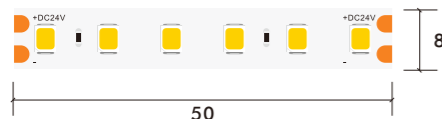

2835 8 MM 120LED WHITE

Model Number	Voltage (dc v)	Power (w)	LED Qty (pcs)	Lumens (lm/m)	Efficacy (lm/W)	CCT&Color (K)	CRI	Cutting unit (mm)	Beam Angle (o)
S08WXX-283527-012CV-120S-MY3	12	12	120	1020	85	2700	80/90	25	120
S08WXX-283530-012CV-120S-MY3	12	12	120	1080	90	3000	80/90	25	120
S08WXX-283540-012CV-120S-MY3	12	12	120	1140	95	4000	80/90	25	120
S08WXX-283560-012CV-120S-MY3	12	12	120	1080	90	6000	80/90	25	120

*The strip light will come with 5 meters /reel
*All the data above is just for reference under IP20. it is different with IP65, IP66, IP67, IP68

Model Number	Voltage (dc v)	Power (w)	LED Qty (pcs)	Lumens (lm/m)	Efficacy (lm/W)	CCT&Color (K)	CRI	Cutting unit (mm)	Beam Angle (o)
S08WXX-283527-012CV-120S-MY3	24	12	120	1020	85	2700	80/90	50	120
S08WXX-283530-012CV-120S-MY3	24	12	120	1080	90	3000	80/90	50	120
S08WXX-283540-012CV-120S-MY3	24	12	120	1140	95	4000	80/90	50	120
S08WXX-283560-024CV-120S-MY3	24	12	120	1080	90	6000	80/90	50	120

*The strip light will come with 5 meters /reel
*All the data above is just for reference under IP20. it is different with IP65, IP66, IP67, IP68

2835 10 MM 168LED WHITE

Model Number	Voltage (dc v)	Power (w)	LED Qty (pcs)	Lumens (lm/m)	Efficacy (lm/W)	CCT&Color (K)	CRI	Cutting unit (mm)	Beam Angle (o)
S10WXX-283527-012CV-168S-MY3	24	19.2	168	1632	85	2700	80/90	35.7	120
S10WXX-283530-012CV-168S-MY3	24	19.2	168	1728	90	3000	80/90	35.7	120
S10WXX-283540-012CV-168S-MY3	24	19.2	168	1824	95	4000	80/90	35.7	120
S10WXX-283560-012CV-168S-MY3	24	19.2	168	1728	90	6000	80/90	35.7	120

*The strip light will come with 5 meters /reel
*All the data above is just for reference under IP20. it is different with IP65, IP66, IP67, IP68