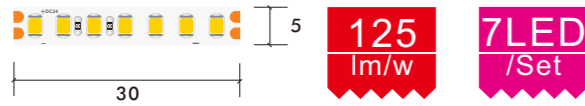

HIGH EFFICACY STRIP LIGHT

2216 6MM 210LED WHITE