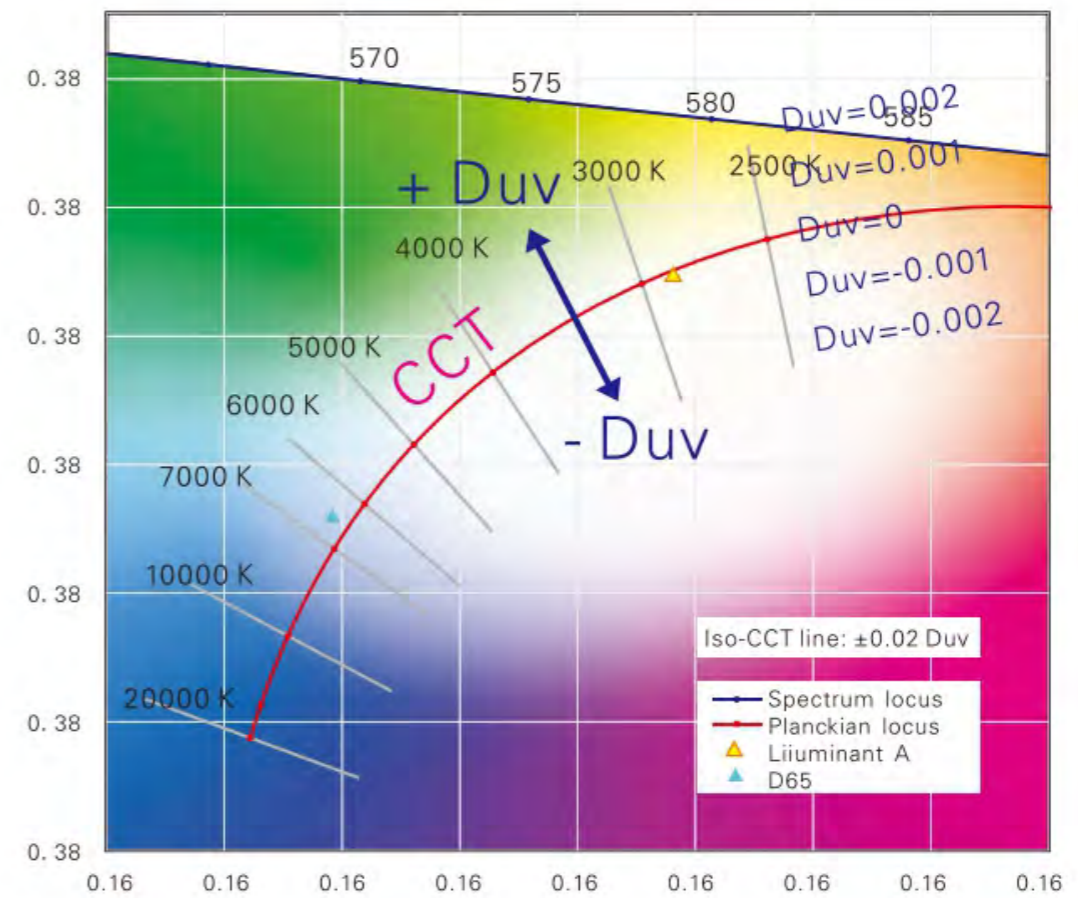

## DUV

We understand it as judging color differences by specific number. The DUV number more close to zero means idea color reality.

Customer-specific 9in management  
 Always the same Bin for different batches  
 One Bin, SDCM ≤ 3 Step, No visual difference forever