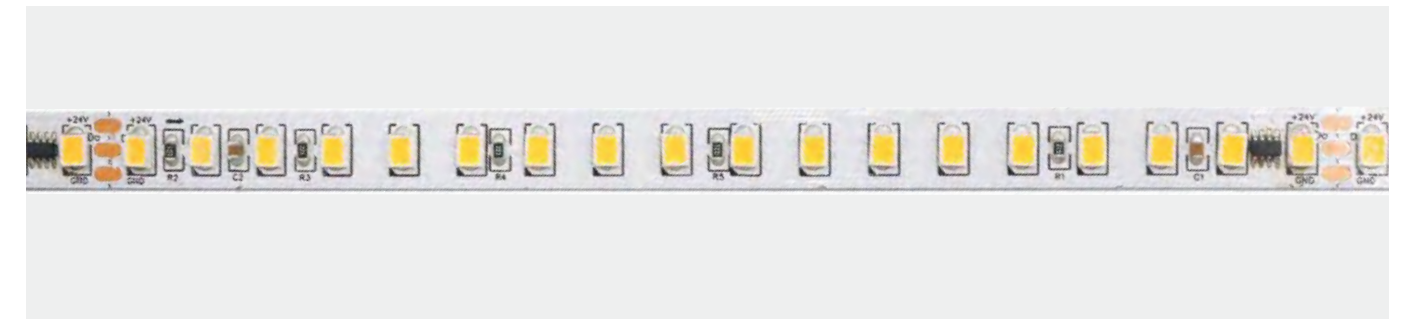

2835 WHITE COLOR 8MM 144LED DIGITAL STRIP

8mm 2835 144LED White Color 8pixels Digital Strip

Model Number	Voltage (dc v)	Power (w)	LED Qty (pcs)	Lumens (lm/m)	Efficacy (lm/W)	CCT&Color (K)	CRI	Cutting unit (mm)	Bean Angle (o)
S08WXX-505027-024AD-144S-MY3-4X08	24	8.2	144	1920	80	2700	80/90	125	120
S08WXX-505030-024AD-144S-MY3-4X08	24	8.2	144	2040	85	3000	80/90	125	120
S08WXX-505040-024AD-144S-MY3-4X08	24	8.2	144	2160	90	4000	80/90	125	120
S08WXX-505060-024AD-144S-MY3-4X08	24	8.2	144	2040	85	6000	80/90	125	120

*The strip light will come with 5 meters /reel
*All the data above is just for reference under IP20. it is different with IP65, IP66, IP67, IP68