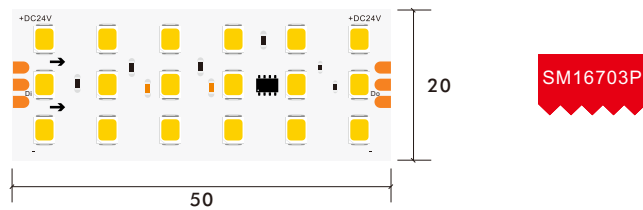

2835 WHITE COLOR 20 MM 360LED DIGITAL STRIP