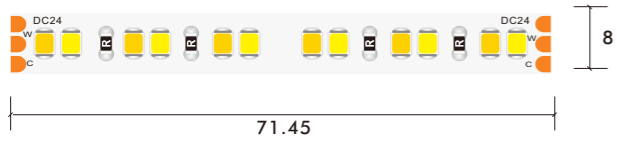

2835 8mm CCT LED Strip

Model Number	Voltage (dc v)	Power (w)	LED Qty (pcs)	Lumens (lm/m)	Efficacy (lm/W)	CCT&Color (K)	CRI	Cutting unit (mm)	Beam Angle (o)
S08WXX-2835TW-024CV-168S-MY3	24	14.4	168	1152	80	CCT	80/90	71.4	120

*The strip light will come with 5 meters /reel
*All the data above is just for reference under IP20. it is different with IP65, IP66, IP67, IP68