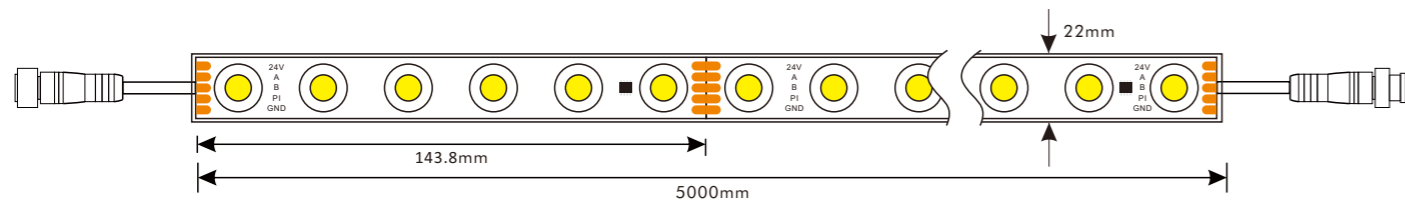

24V DC RGBW Color DMX 512 Flexible Wall Washer

Model Number	Voltage (dc v)	Power (w)	LED Qty (pcs)	Lumens (lm/m)	Efficacy (lm/W)	CCT&Color (K)	CRI	Cutting unit (mm)	Beam Angle (o)
W18W67-5050MC-024DMX-042S-MY3-2211	24	15	42	N/A	N/A	RGBW DMX	80/90	143.8	60

*The strip light will come with 5 meters /reel
*All the data above is just for reference under IP20. it is different with IP65, IP66, IP67, IP68