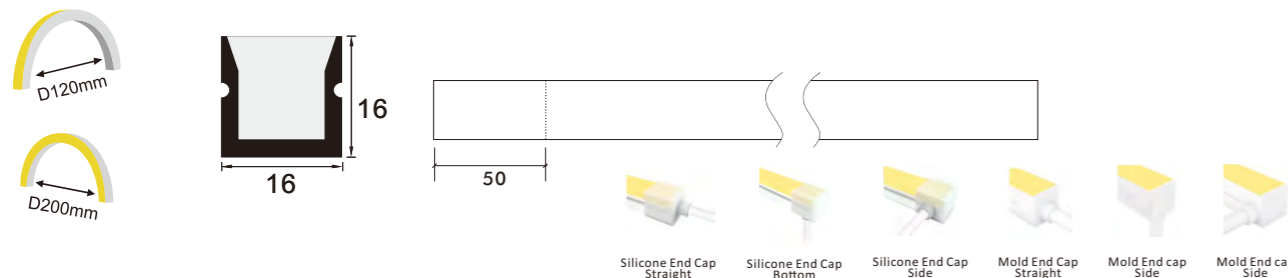

24V DC 3D Bend 16*16mm Neon flex

Model Number	Voltage (dc v)	Power (w)	LED Qty (pcs)	Lumens (lm/m)	Efficacy (lm/W)	CCT&Color (K)	CRI	Cutting unit (mm)	Beam Angle (o)
N08W67-283527-024CV-140S-MY3-3D1616	24	12	140	480	40	2700	80/90	50	120
N08W67-283527-024CV-140S-MY3-3D1616	24	12	140	540	45	3000	80/90	50	120
N08W67-283527-024CV-140S-MY3-3D1616	24	12	140	660	55	4000	80/90	50	120
N08W67-283527-024CV-140S-MY3-3D1616	24	12	140	540	45	6000	80/90	50	120

*The neon flex will come with 5 meters /reel
*Customization will be accepted, like voltage, power, and color.