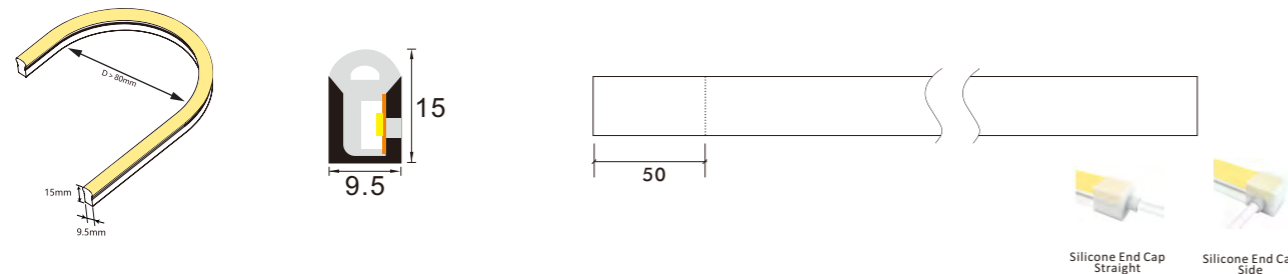

24V DC Side Bend 10*15mm Neon flex

Model Number	Voltage (dc v)	Power (w)	LED Qty (pcs)	Lumens (lm/m)	Efficacy (lm/W)	CCT&Color (K)	CRI	Cutting unit (mm)	Beam Angle (o)
N08W67-2835XX-024CV-140S-MY3-S1015	24	12	140	660	55	WHITE	80/90	50	120
N08W67-2835XX-024CV-120S-MY3-S1015MC	24	12	120	540	45	WHITE	80/90	16.6	120
N08W67-2835TW-024CV-240S-MY3-S1015	24	12	240	492	41	CCT	90	50	120
N08W67-2835TC-024CV-140S-MY3-S1015	24	12	140	N/A	N/A	RGB	N/A	50	120

*The neon flex will come with 5 meters /reel
*Customization will be accepted, like voltage, power, and color.

Optional Accessories

Item#	Description
2PCN-S1015-001	Silicone material, for 10*15mm end cap with hole for wire, come out in strange
2PCN-S1015-003	Silicone material, for 10*15mm end cap without hole