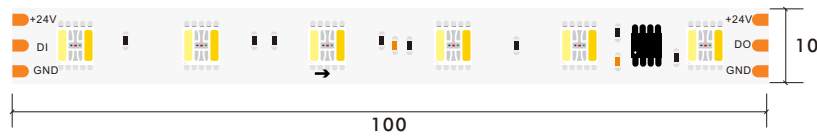

FW1906

12V DC 20 Pixel 3 Line 10mm 5050 60LED RGBWW Color 20pixels Digital Strip

Model Number	Voltage (dc v)	Power (w)	LED Qty (pcs)	Lumens (lm/m)	Efficacy (lm/W)	CCT&Color (K)	CRI	Cutting unit (mm)	Bean Angle (o)
S10WXX-5050FC-012AD-060S-MY3-3X20	12	22	60	N/A	N/A	RGBCCT	80/90	50	120

*The strip light will come with 5 meters /reel
*All the data above is just for reference under IP20. it is different with IP65, IP66, IP67, IP68