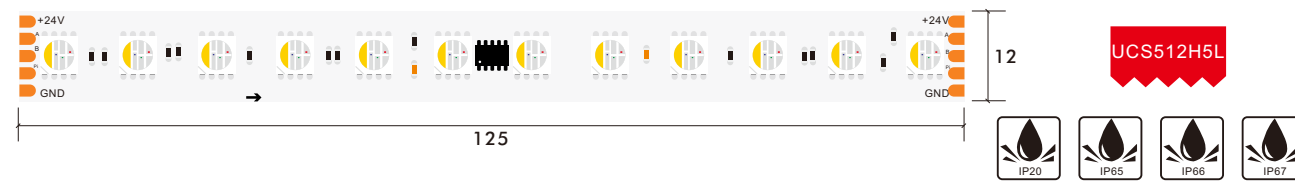

24V DC 4 Pixel 5 Line 12mm 5050 96LED RGBW Color 4pixels Dmx Strip

Model Number	Voltage (dc v)	Power (w)	LED Qty (pcs)	Lumens (lm/m)	Efficacy (lm/W)	CCT&Color (K)	CRI	Cutting unit (mm)	Bean Angle (o)
S12WXX-5050MC-024DMX-096S-MY3-5X04	24	10	96	N/A	N/A	RGBW	N/A	250	120

*The strip light will come with 5 meters /reel
*All the data above is just for reference under IP20. it is different with IP65, IP66, IP67, IP68

24V DC 8 Pixel 5 Line 12mm 5050 96LED RGBW Color 8pixels Dmx Strip

Model Number	Voltage (dc v)	Power (w)	LED Qty (pcs)	Lumens (lm/m)	Efficacy (lm/W)	CCT&Color (K)	CRI	Cutting unit (mm)	Bean Angle (o)
S12WXX-5050MC-024DMX-096S-MY3-5X08	24	21	N/A	N/A	80	RGBW	N/A	125	120

*The strip light will come with 5 meters /reel
*All the data above is just for reference under IP20. it is different with IP65, IP66, IP67, IP68