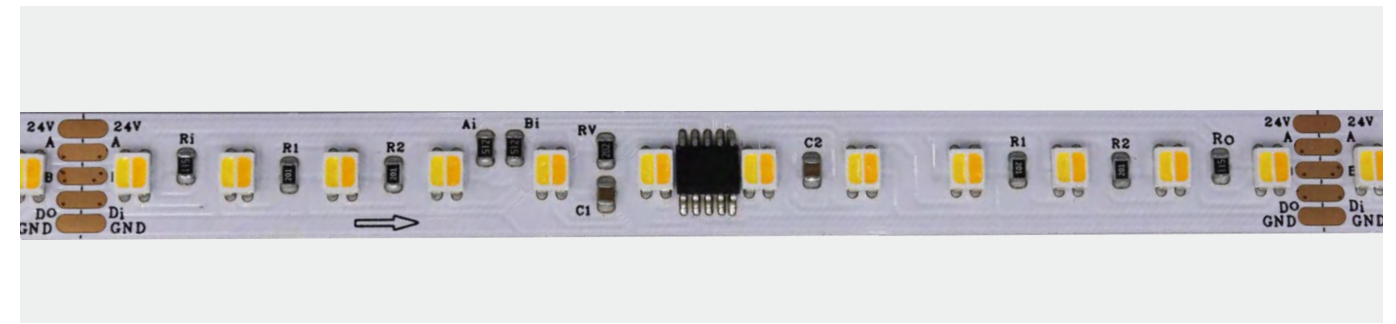

3527 CCT DUAL COLOR 120LED DMX STRIP

10mm 3527 120LED CCT Color 2pixels Dmx Strip

Model Number	Voltage (dc v)	Power (w)	LED Qty (pcs)	Lumens (lm/m)	Efficacy (lm/W)	CCT&Color (K)	CRI	Cutting unit (mm)	Bean Angle (o)
S10WXX-3527TW-024DMX-120S-MY3-5X02	24	19	120	1520	80	CCT	80/90	500	120

*The strip light will come with 5 meters /reel
*All the data above is just for reference under IP20. it is different with IP65, IP66, IP67, IP68