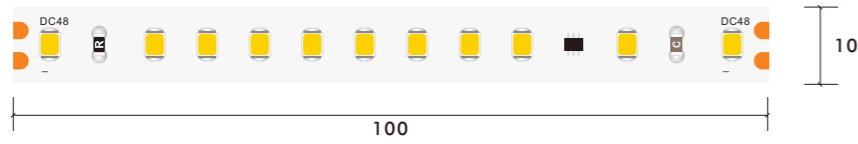

2835 10 MM 120LED WHITE

48V DC 48V 10mm 2835 120LED Single Color LED Strip

Model Number	Voltage (dc v)	Power (w)	LED Qty (pcs)	Lumens (lm/m)	Efficacy (lm/W)	CCT&Color (K)	CRI	Cutting unit (mm)	Beam Angle (o)
S10WXX-283527-048CV-120S-MY3	48	10	120	850	85	2700	80/90	100	120
S10WXX-283530-048CV-120S-MY3	48	10	120	900	90	3000	80/90	100	120
S10WXX-283540-048CV-120S-MY3	48	10	120	950	95	4000	80/90	100	120
S10WXX-283560-048CV-120S-MY3	48	10	120	910	91	6000	80/90	100	120

*The strip light will come with 5 meters /reel
*All the data above is just for reference under IP20. it is different with IP65, IP66, IP67, IP68