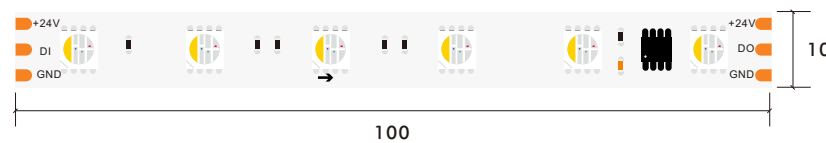

UCS2904B

24V DC 10 Pixel 3 Line 10mm 5050 60LED RGB Color 10pixels Digital Strip

Model Number	Voltage (dc v)	Power (w)	LED Qty (pcs)	Lumens (lm/m)	Efficacy (lm/W)	CCT&Color (K)	CRI	Cutting unit (mm)	Bean Angle (o)
S10WXX-5050MC-024AD-060S-MY3-3X10	24	16	60	N/A	N/A	RGBW	80/90	100	120

*The strip light will come with 5 meters /reel
*All the data above is just for reference under IP20. it is different with IP65, IP66, IP67, IP68