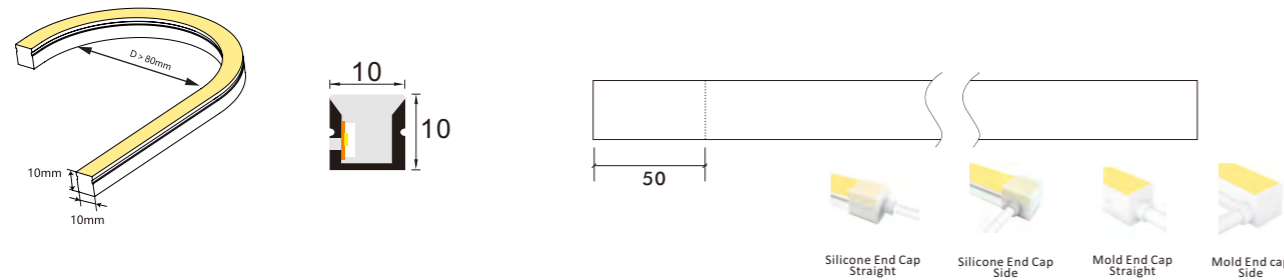

24V DC Side Bend 10*10mm Neon flex										
Model Number	Voltage (dc v)	Power (w)	LED Qty (pcs)	Lumens (lm/m)	Efficacy (lm/W)	CCT&Color (K)	CRI	Cutting unit (mm)	Beam Angle (o)	
N06W67-283527-024CV-160S-MY3-S1010	24	6	160	330	55	WHITE	80/90	50	120	
N06W67-283527-024CV-160S-MY3-S1010MC	24	6	160	246	41	WHITE	80/90	12.5	120	

*The neon flex will come with 5 meters /reel
*Customization will be accepted, like voltage, power, and color.