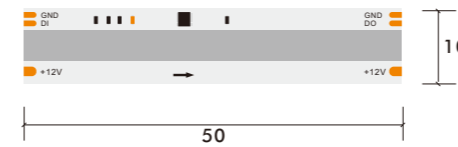

10 MM 720 Chips/M RGB DIGITAL

12V DC 10mm 720 Chip/M RGB Color COB Digital Strip

Model Number	Voltage (dc v)	Power (w)	LED Qty (pcs)	Lumens (lm/m)	Efficacy (lm/W)	CCT&Color (K)	CRI	Cutting unit (mm)	Bean Angle (o)
S10W20-FCOBTC-012AD-720S-MY3-WS2811	12	23	720	N/A	90	RGBIC	90	50	180

*The strip light will come with 5 meters /reel
*All the data above is just for reference under IP20. it is different with IP65, IP66, IP67, IP68