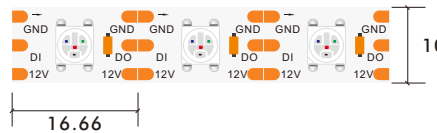

5V DC 60 Pixel 4 Line 10mm 5050 60LED RGB Color 60pixels Digital Strip

Model Number	Voltage (dc v)	Power (w)	LED Qty (pcs)	Lumens (lm/m)	Efficacy (lm/W)	CCT&Color (K)	CRI	Cutting unit (mm)	Bean Angle (o)
S10WXX-5050TC-005AD-060S-MY3-4X60	5	7	60	N/A	N/A	RGB	80/90	16.6	120

*The strip light will come with 5 meters /reel
*All the data above is just for reference under IP20. it is different with IP65, IP66, IP67, IP68

SK6812

12V DC 60 Pixel 3 Line 10mm 5050 60LED RGB Color 60pixels Digital Strip

Model Number	Voltage (dc v)	Power (w)	LED Qty (pcs)	Lumens (lm/m)	Efficacy (lm/W)	CCT&Color (K)	CRI	Cutting unit (mm)	Bean Angle (o)
S10WXX-5050TC-012AD-060S-MY3-3X60	12	14	60	N/A	N/A	RGB	80/90	16.6	120

*The strip light will come with 5 meters /reel
*All the data above is just for reference under IP20. it is different with IP65, IP66, IP67, IP68