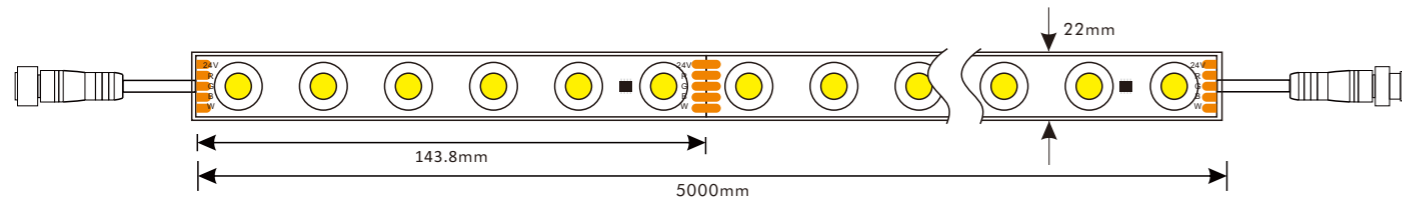

Item#	Description
2PCN-2211-004	Aluminum cilpsfor for 2211 Wall washer 20mm
2PCN-2211-005	Aluminum channel for for 2211 Wall washer, one meter