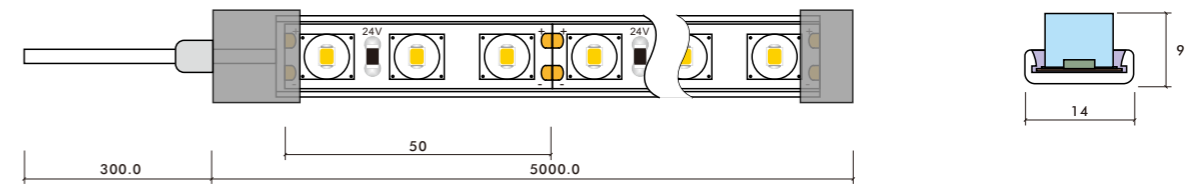

Item#	Description
2PCN-1409-004	Aluminum cilpsfor for 1409 Wall washer 20mm
2PCN-1409-005	Aluminum channel for for 1409 Wall washer, one meter