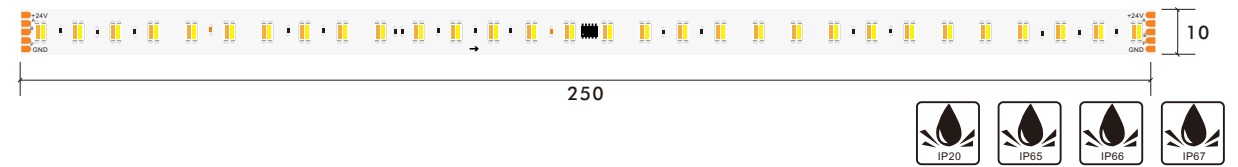

10mm 3527 120LED CCT Color 4pixels Dmx Strip

Model Number	Voltage (dc v)	Power (w)	LED Qty (pcs)	Lumens (lm/m)	Efficacy (lm/W)	CCT&Color (K)	CRI	Cutting unit (mm)	Bean Angle (o)
S10WXX-3527TW-024DMX-120S-MY3-5X04	24	10.3	120	850	80	CCT	80/90	250	120

*The strip light will come with 5 meters /reel
*All the data above is just for reference under IP20. it is different with IP65, IP66, IP67, IP68