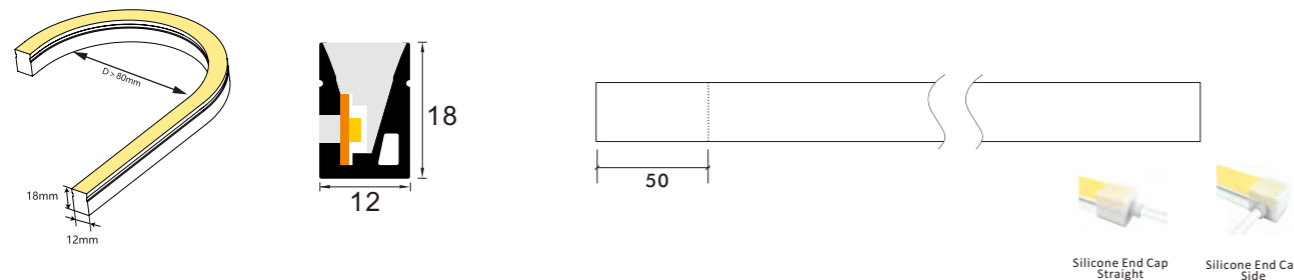

\*The neon flex will come with 5 meters /reel  
\*Customization will be accepted, like voltage, power, and color.

**Optional Accessories**

Item#	Description
2PCN-1212-001	Silicone material, for 12*12mm end cap with hole for wire, come out in strange
2PCN-1212-002	Silicone material, for 12*12mm end cap with hole for wire, come out from side
2PCN-1212-003	Silicone material, for 12*12mm end cap without hole
2PCN-1212-004	Aluminum clips, 2mm length
2PCN-1212-005	Aluminum channel for 12*12mm one meter length
2PCN-1212-006	Flexible Aluminum channel for 12*12mm one meter length