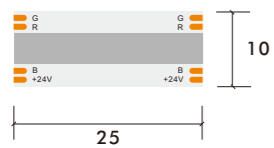

10mm 810 Chip/M RGB Color COB Strip

Model Number	Voltage (dc v)	Power (w)	LED Qty (pcs)	Lumens (lm/m)	Efficacy (lm/W)	CCT&Color (K)	CRI	Cutting unit (mm)	Beam Angle (o)
S10W20-FCOBTC-012CV-810S-MY3	12	15	810	N/A	N/A	RGB	N/A	11.5	180

*The strip light will come with 5 meters /reel
*All the data above is just for reference under IP20. it is different with IP65, IP66, IP67, IP68