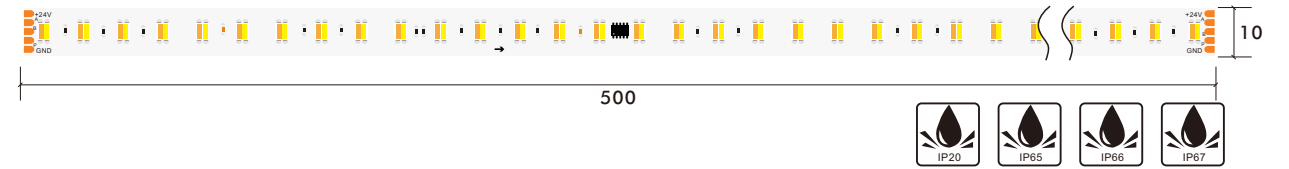

3527 CCT DUAL COLOR 120LED DMX STRIP

10mm 3527 120LED CCT Color 2pixels Dmx Strip

Model Number	Voltage (dc v)	Power (w)	LED Qty (pcs)	Lumens (lm/m)	Efficacy (lm/W)	CCT&Color (K)	CRI	Cutting unit (mm)	Bean Angle (o)
S10WXX-3527TW-024DMX-120S-MY3-5X02	24	19	120	1520	80	CCT	80/90	500	120

*The strip light will come with 5 meters /reel
*All the data above is just for reference under IP20. it is different with IP65, IP66, IP67, IP68