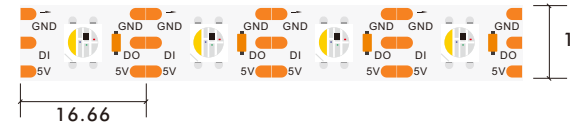

5050 RGBW COLOR DIGITAL STRIP