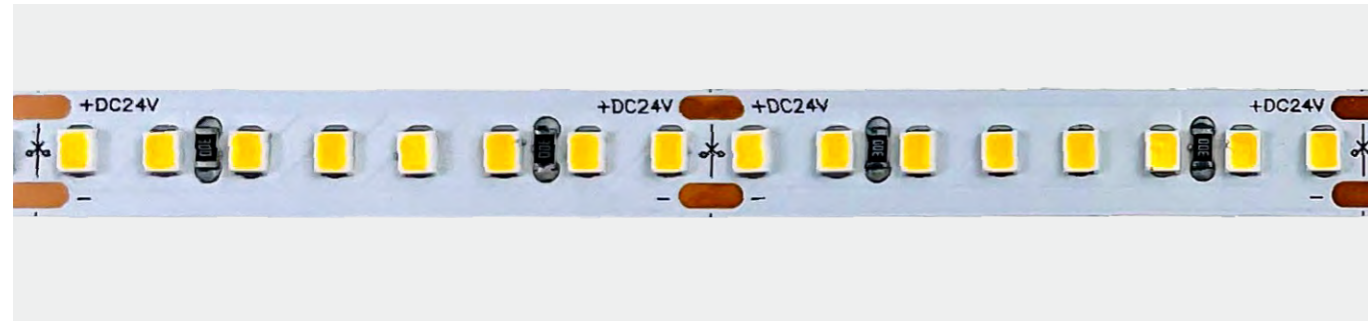

HIGH EFFICACY STRIP LIGHT

2835 6/8/10 MM 160LED WHITE

24V DC 6mm 2835 160LED Single Color LED Strip

Model Number	Voltage (dc v)	Power (w)	LED Qty (pcs)	Lumens (lm/m)	Efficacy (lm/W)	CCT&Color (K)	CRI	Cutting unit (mm)	Beam Angle (o)
S06WXX-283527-024CV-160S-MY3-HF	24	6	870	1020	145	2700	80/90	50	120
S06WXX-283530-024CV-160S-MY3-HF	24	6	930	1080	155	3000	80/90	50	120
S06WXX-283540-024CV-160S-MY3-HF	24	6	960	1140	160	4000	80/90	50	120
S06WXX-283560-024CV-160S-MY3-HF	24	6	930	1080	155	6000	80/90	50	120

*The strip light will come with 5 meters /reel
*All the data above is just for reference under IP20. it is different with IP65, IP66, IP67, IP68

24V DC 8mm 2835 160LED Single Color LED Strip

Model Number	Voltage (dc v)	Power (w)	LED Qty (pcs)	Lumens (lm/m)	Efficacy (lm/W)	CCT&Color (K)	CRI	Cutting unit (mm)	Beam Angle (o)
S08WXX-283527-024CV-160S-MY3-HF	24	12	160	1740	145	2700	80/90	50	120
S08WXX-283530-024CV-160S-MY3-HF	24	12	160	1860	155	3000	80/90	50	120
S08WXX-283540-024CV-160S-MY3-HF	24	12	160	1920	160	4000	80/90	50	120
S08WXX-283560-024CV-160S-MY3-HF	24	12	160	1860	155	6000	80/90	50	120

*The strip light will come with 5 meters /reel
*All the data above is just for reference under IP20. it is different with IP65, IP66, IP67, IP68