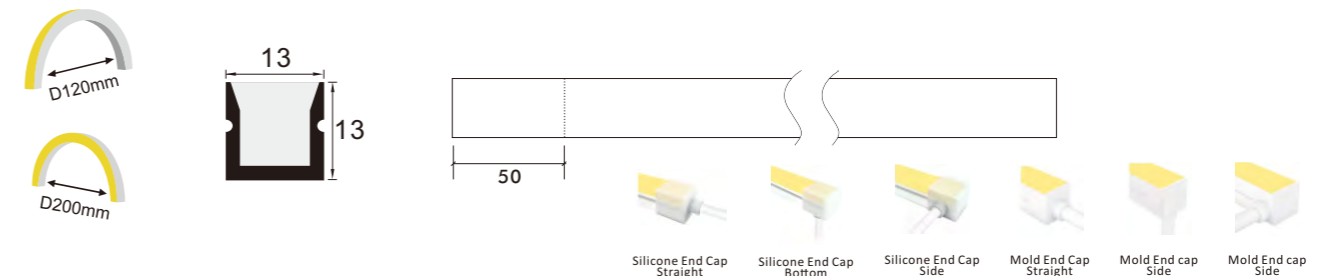

\*The neon flex will come with 5 meters /reel  
\*Customization will be accepted, like voltage, power, and color.

**Optional Accessories**

Item#	Discription
2PCN-1010-001	Silicone material, for 10*10mm end cap with hole for wire, come out in strange
2PCN-1010-002	Silicone material, for 10*10mm end cap with hole for wire, come out from side
2PCN-1010-003	Silicone material, for 10*10mm end cap without hole
2PCN-1010-004	Aluminum clips, 2mm lenght
2PCN-1010-005	Aluminum channel for 10*10mm one meter length
2PCN-1010-006	Flexible Aluminum channel for 10*10mm one meter length