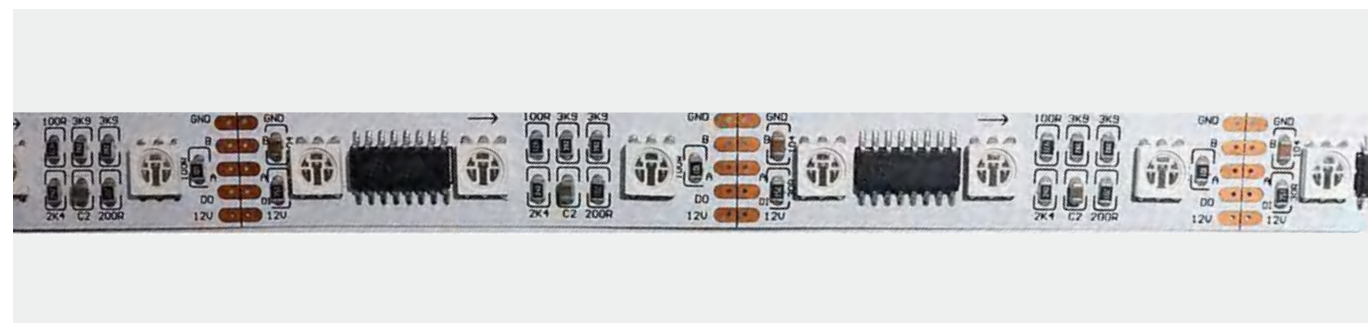

\*The strip light will come with 5 meters /reel  
 \*All the data above is just for reference under IP20. it is different with IP65, IP66, IP67, IP68

5050 RGB COLOR 10/12MM 60LED DMX STRIP

UCS512C4 UCS512H4L