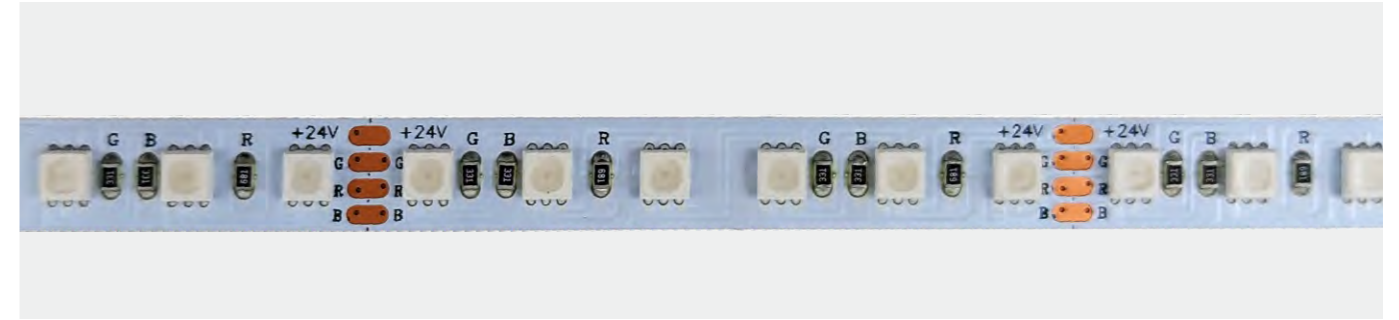

3838 RGB LED STRIP LIGHT

24V DC 8mm 3838 120LED RGB Color LED Strip

Model Number	Voltage (dc v)	Power (w)	LED Qty (pcs)	Lumens (lm/m)	Efficacy (lm/W)	CCT&Color (K)	CRI	Cutting unit (mm)	Beam Angle (o)
S08WXX-3838TC-024CV-120S-MY3	24	12	120	N/A	N/A	RGB	80/90	50	120

*The strip light will come with 5 meter /reel
*All the data above is just for reference under IP20. it is different with IP65, IP66, IP67, IP68

24V DC 10mm 3838 168LED RGB Color LED Strip

Model Number	Voltage (dc v)	Power (w)	LED Qty (pcs)	Lumens (lm/m)	Efficacy (lm/W)	CCT&Color (K)	CRI	Cutting unit (mm)	Beam Angle (o)
S10WXX-3838TC-024CV-168S-MY3	24	16.8	168	N/A	N/A	RGB	80/90	35.7	120

*The strip light will come with 5 meter /reel
*All the data above is just for reference under IP20. it is different with IP65, IP66, IP67, IP68

24V DC 10mm 3838 240LED RGB Color LED Strip

Model Number	Voltage (dc v)	Power (w)	LED Qty (pcs)	Lumens (lm/m)	Efficacy (lm/W)	CCT&Color (K)	CRI	Cutting unit (mm)	Beam Angle (o)
S10WXX-3838TC-024CV-240S-MY3	24	19.2	240	N/A	80	RGB	80/90	25	120

*The strip light will come with 5 meter /reel
*All the data above is just for reference under IP20. it is different with IP65, IP66, IP67, IP68