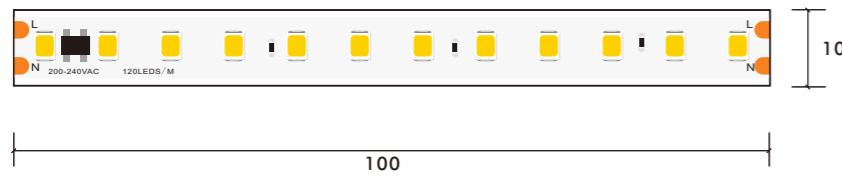

2835 120LED 230V SINGLE COLOR STRIP LIGHT

230V AC 10mm 2835 120LED 100mm Cutting Single Color LED Strip

Model Number	Voltage (ac v)	Power (w)	LED Qty (pcs)	Lumens (lm/m)	Efficacy (lm/W)	CCT&Color (K)	CRI	Cutting unit (mm)	Beam Angle (o)
S08WXX-283527-230CV-120S-MY3-ECO	230	8	120	640	80	2700	80/90	100	120
S08WXX-283530-230CV-120S-MY3-ECO	230	8	120	765	85	3000	80/90	100	120
S08WXX-283540-230CV-120S-MY3-ECO	230	8	120	720	90	4000	80/90	100	120
S08WXX-283560-230CV-120S-MY3-ECO	230	8	120	765	85	6000	80/90	100	120

*The strip light will come with 5 meters /reel
*All the data above is just for reference under IP20. it is different with IP65, IP66, IP67, IP68