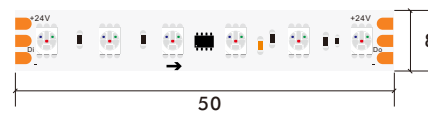

2835 RGB COLOR 8/10 MM 120LED DIGITAL STRIP

FW1903PE

WS2811

12V DC	20 Pixel	3 Line	8mm 2835 120LED RGB Color 20pixels Digital Strip						
Model Number	Voltage (dc v)	Power (w)	LED Qty (pcs)	Lumens (lm/m)	Efficacy (lm/W)	CCT&Color (K)	CRI	Cutting unit (mm)	Beam Angle (o)
S08WXX-2835TC-012AD-120S-MY3-3X20	12	10	120	N/A	N/A	RGB	80/90	50	120

*The strip light will come with 5 meters /reel
*All the data above is just for reference under IP20. it is different with IP65, IP66, IP67, IP68

FW1903P

24V DC	10 Pixel	3 Line	8mm 2835 120LED RGB Color 10pixels Digital Strip						
Model Number	Voltage (dc v)	Power (w)	LED Qty (pcs)	Lumens (lm/m)	Efficacy (lm/W)	CCT&Color (K)	CRI	Cutting unit (mm)	Beam Angle (o)
S08WXX-2835TC-024AD-120S-MY3-3X10	24	11.5	120	N/A	N/A	RGB	80/90	100	120

*The strip light will come with 5 meters /reel
*All the data above is just for reference under IP20. it is different with IP65, IP66, IP67, IP68

FW1903P

24V DC	20 Pixel	3 Line	8mm 2835 120LED RGB Color 20pixels Digital Strip						
Model Number	Voltage (dc v)	Power (w)	LED Qty (pcs)	Lumens (lm/m)	Efficacy (lm/W)	CCT&Color (K)	CRI	Cutting unit (mm)	Beam Angle (o)
S08WXX-2835TC-024AD-120S-MY3-3X20	24	15	120	N/A	N/A	RGB	80/90	100	120

*The strip light will come with 5 meters /reel
*All the data above is just for reference under IP20. it is different with IP65, IP66, IP67, IP68

TM1934

12V DC	20 Pixel	4 Line	10mm 2835 120LED RGB Color 20pixels Digital Strip						
Model Number	Voltage (dc v)	Power (w)	LED Qty (pcs)	Lumens (lm/m)	Efficacy (lm/W)	CCT&Color (K)	CRI	Cutting unit (mm)	Beam Angle (o)
S10WXX-2835TC-012AD-120S-MY3-4X20	24	11	120	N/A	N/A	RGB	80/90	50	120

*The strip light will come with 5 meters /reel
*All the data above is just for reference under IP20. it is different with IP65, IP66, IP67, IP68

TM1934