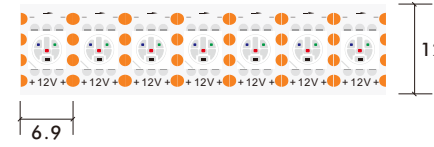

5050 RGB COLOR 12MM 144LED DIGITAL STRIP

SK6812

Model Number	Voltage (dc v)	Power (w)	LED Qty (pcs)	Lumens (lm/m)	Efficacy (lm/W)	CCT&Color (K)	CRI	Cutting unit (mm)	Beam Angle (o)
S12WXX-5050TC-005AD-144S-MY3-3X144	5	24	144	N/A	N/A	RGB	80/90	6.9	120

*The strip light will come with 5 meters /reel
*All the data above is just for reference under IP20. it is different with IP65, IP66, IP67, IP68

SK6812

Model Number	Voltage (dc v)	Power (w)	LED Qty (pcs)	Lumens (lm/m)	Efficacy (lm/W)	CCT&Color (K)	CRI	Cutting unit (mm)	Beam Angle (o)
S12WXX-2835TC-024AD-060S-MY3-3X144	24	25	144	N/A	N/A	RGB	80/90	6.9	120

*The strip light will come with 5 meters /reel
*All the data above is just for reference under IP20. it is different with IP65, IP66, IP67, IP68

WS2813

Model Number	Voltage (dc v)	Power (w)	LED Qty (pcs)	Lumens (lm/m)	Efficacy (lm/W)	CCT&Color (K)	CRI	Cutting unit (mm)	Beam Angle (o)
S12WXX-5050TC-012AD-144S-MY3-4X144	12	25	144	N/A	N/A	RGB	80/90	6.9	120

*The strip light will come with 5 meters /reel
*All the data above is just for reference under IP20. it is different with IP65, IP66, IP67, IP68

SK6813

SK6809

Model Number	Voltage (dc v)	Power (w)	LED Qty (pcs)	Lumens (lm/m)	Efficacy (lm/W)	CCT&Color (K)	CRI	Cutting unit (mm)	Beam Angle (o)
S12WXX-5050TC-012AD-144S-MY3-4X144	12	25	144	N/A	N/A	RGB	80/90	6.9	120

*The strip light will come with 5 meters /reel
*All the data above is just for reference under IP20. it is different with IP65, IP66, IP67, IP68