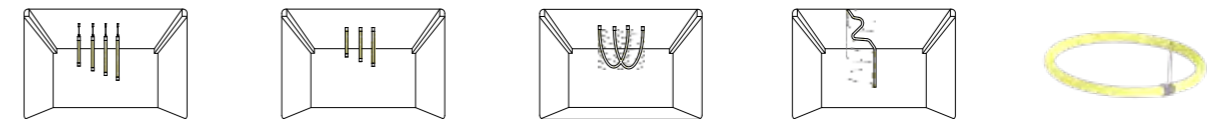

Optional Mounting

2PCN-D23-001 Vertical Pending
2PCN-D23-002 Surface mounting at one end
2PCN-D23-003 Surface mounting at Both ends
2PCN-D23-004 Surface mounting for shapes
2PCN-D23-005 Round combination pending