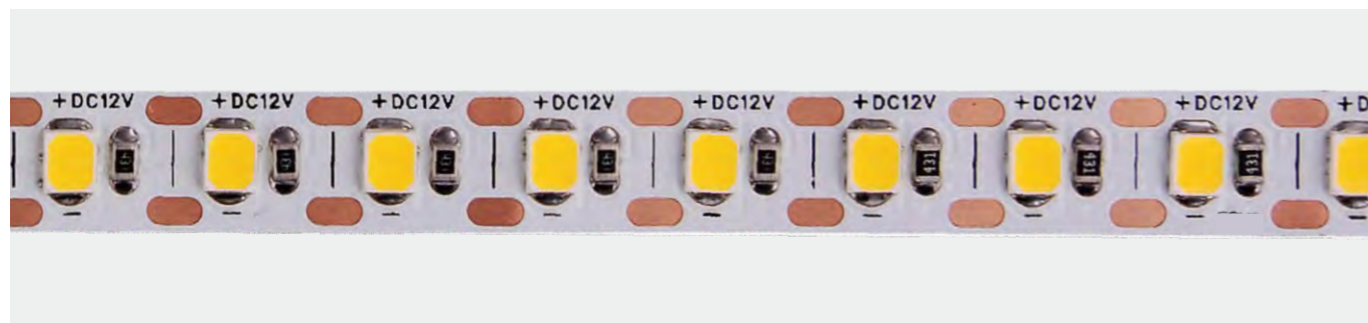

MINI CUT LED STRIP (SINGLE LED CUT)