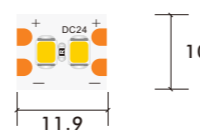

\*The strip light will come with 5 meters /reel  
 \*All the data above is just for reference under IP20. it is different with IP65, IP66, IP67, IP68

MINI CUT LED STRIP ( DOUBLE LEDS CUT)

24V DC 8mm 2835 120LED Single Color Mini Cut LED Strip										
Model Number	Voltage (dc v)	Power (w)	LED Qty (pcs)	Lumens (lm/m)	Efficacy (lm/W)	CCT&Color (K)	CRI	Cutting unit (mm)	Beam Angle (o)	
S08WXX-283527-024CV-120S-MY3-MC2	24	12	120	960	80	2700	80/90	16.67	120	
S08WXX-283530-024CV-120S-MY3-MC2	24	12	120	1020	85	3000	80/90	16.67	120	
S08WXX-283540-024CV-120S-MY3-MC2	24	12	120	1080	90	4000	80/90	16.67	120	
S08WXX-283560-024CV-120S-MY3-MC2	24	12	120	1020	85	6000	80/90	16.67	120	

\*The strip light will come with 5 meters /reel  
 \*All the data above is just for reference under Ip20. it is different with IP65, IP66, IP67, IP68

MINI CUT LED STRIP ( DOUBLE LEDS CUT)

24V DC 10mm 2835 168LED Single Color Mini Cut LED Strip										
Model Number	Voltage (dc v)	Power (w)	LED Qty (pcs)	Lumens (lm/m)	Efficacy (lm/W)	CCT&Color (K)	CRI	Cutting unit (mm)	Beam Angle (o)	
S10WXX-283527-024CV-168S-MY3-MC2	24	16.8	168	1344	80	2700	80/90	11.9	120	
S10WXX-283530-024CV-168S-MY3-MC2	24	16.8	168	1428	85	3000	80/90	11.9	120	
S10WXX-283540-024CV-168S-MY3-MC2	24	16.8	168	1512	90	4000	80/90	11.9	120	
S10WXX-283560-024CV-168S-MY3-MC2	24	16.8	168	1428	85	6000	80/90	11.9	120	