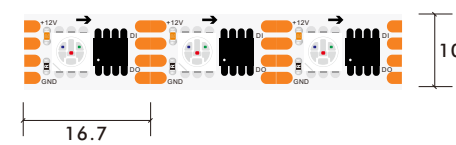

LB1908

GS8208

12V DC	60 Pixel	4 Line	10mm 5050 60LED RGB Color 60pixels Digital Strip							
Model Number	Voltage (dc v)	Power (w)	LED Qty (pcs)	Lumens (lm/m)	Efficacy (lm/W)	CCT&Color (K)	CRI	Cutting unit (mm)	Bean Angle (o)	
S10WXX-5050TC-012AD-060S-MY3-4X60	12	14	60	N/A	N/A	RGB	80/90	100	120	

*The strip light will come with 5 meters /reel
*All the data above is just for reference under IP20. it is different with IP65, IP66, IP67, IP68