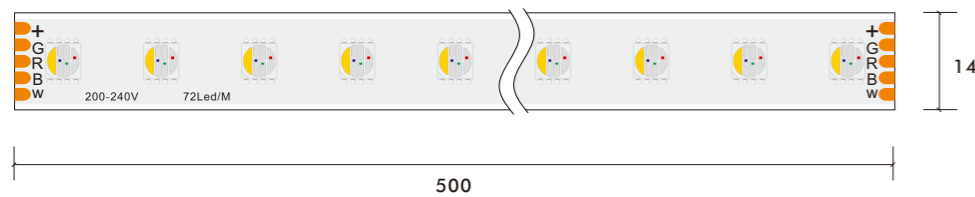

5050 72LED 230V RGB COLOR STRIP LIGHT

Model Number	Voltage (dc v)	Power (w)	LED Qty (pcs)	Lumens (lm/m)	Efficacy (lm/W)	CCT&Color (K)	CRI	Cutting unit (mm)	Beam Angle (o)
S12WXX-5050TC-230CV-072S-MY3	230	15	72	N/A	N/A	RGB	80/90	500	120

\*The strip light will come with 5 meters /reel  
 \*All the data above is just for reference under IP20. it is different with IP65, IP66, IP67, IP68

BY-S3

BY-RT4

BY-S4

BY-RS1

Item#	Description
BY-S3	230V RGB led controller, support 50meter RGB strip light
BY-RT4	230V remote board, Work with BY-S3
BY-S4	230V RGB/RGBW LED controller, support 50 meter RGB/RGBW strip light
BY-RS1	230V remote board work with BY-S4

5050 72LED 230V RGBW COLOR STRIP LIGHT

**220V AC** 14cm 230V 5050 RGBW Color LED Strip

Model Number	Voltage (ac v)	Power (w)	LED Qty (pcs)	Lumens (lm/m)	Efficacy (lm/W)	CCT&Color (K)	CRI	Cutting unit (mm)	Beam Angle (o)
S12WXX-5050MC-230CV-072S-MY3	230	15	72	N/A	N/A	RGBW	80/90	500	120