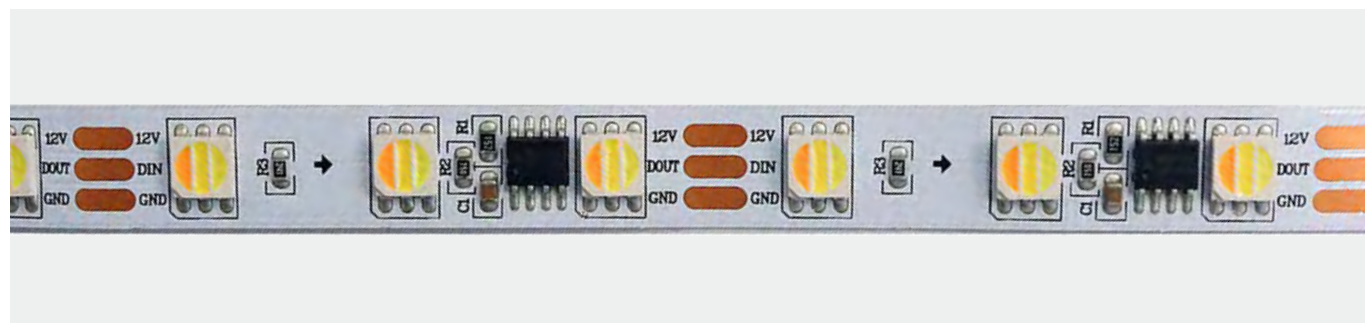

5050 TRIPLE WHITE 10 MM 60LED DIGITAL STRIP