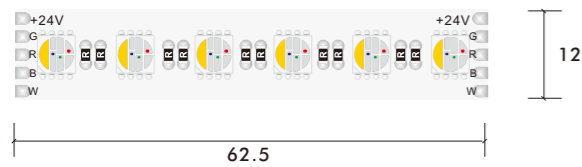

Model Number	Voltage (dc v)	Power (w)	LED Qty (pcs)	Lumens (lm/m)	Efficacy (lm/W)	CCT&Color (K)	CRI	Cutting unit (mm)	Beam Angle (o)
S12WXX-5050MC-024CV-096S-MY3	24	23	96	N/A	N/A	RGBW	80/90	62.5	120

*The strip light will come with 5 meter /reel
*All the data above is just for reference under IP20. it is different with IP65, IP66, IP67, IP68