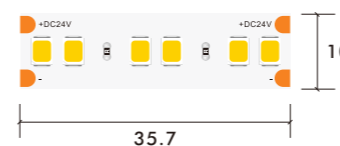

2835 10 MM 168LED WHITE