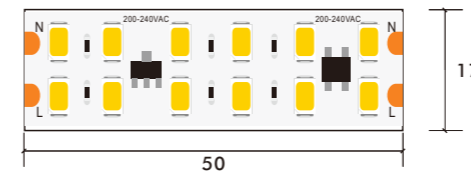

2835 240LED DOUBLE ROW 230V SINGLE COLOR STRIP LIGHT

230V AC 15mm 2835 240LED 50mm cutting Single Color LED Strip

Model Number	Voltage (ac v)	Power (w)	LED Qty (pcs)	Lumens (lm/m)	Efficacy (lm/W)	CCT&Color (K)	CRI	Cutting unit (mm)	Beam Angle (o)
S15WXX-283527-230CC-120S-MY3-PRO	230	20	240	1600	80	2700	80/90	50	120
S15WXX-283530-230CC-120S-MY3-PRO	230	20	240	1700	85	3000	80/90	50	120
S15WXX-283540-230CC-120S-MY3-PRO	230	20	240	1800	90	4000	80/90	50	120
S15WXX-283560-230CC-120S-MY3-PRO	230	20	240	1875	95	6000	80/90	50	120

*The strip light will come with 5 meters /reel
*All the data above is just for reference under IP20. it is different with IP65, IP66, IP67, IP68