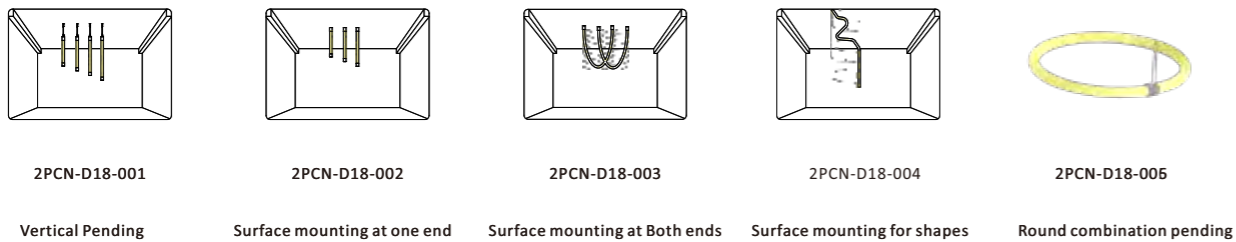

Optional Mounting

2PCN-D18-001 Vertical Pending
2PCN-D18-002 Surface mounting at one end
2PCN-D18-003 Surface mounting at Both ends
2PCN-D18-004 Surface mounting for shapes
2PCN-D18-005 Round combination pending