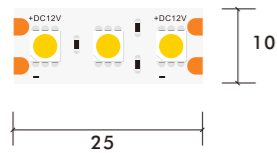

4040 10 MM 120LED WHITE

12V DC 10mm 4040 120LED Single Color LED Strip

Model Number	Voltage (dc v)	Power (w)	LED Qty (pcs)	Lumens (lm/m)	Efficacy (lm/W)	CCT&Color (K)	CRI	Cutting unit (mm)	Beam Angle (o)
S10WXX-404027-012CV-120S-MY3	12	19.2	120	1630	85	2700	90	25	120
S10WXX-404030-012CV-120S-MY3	12	19.2	120	1728	90	3000	90	25	120
S10WXX-404040-012CV-120S-MY3	12	19.2	120	1824	95	4000	90	25	120
S10WXX-404060-012CV-120S-MY3	12	19.2	120	1728	90	6000	90	25	120

*The strip light will come with 5 meters /reel
*All the data above is just for reference under IP20. it is different with IP65, IP66, IP67, IP68