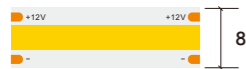

8 MM - 480 Chips/M

12V DC 8mm 480 Chip/M Single Color COB Strip

Model Number	Voltage (dc v)	Power (w)	LED Qty (pcs)	Lumens (lm/m)	Efficacy (lm/W)	CCT&Color (K)	CRI	Cutting unit (mm)	Beam Angle (o)
S10W20-FCOB27-012CV-480S-MY3	12	10	480	900	90	2700	90	25	180
S10W20-FCOB30-012CV-480S-MY3	12	10	480	950	95	3000	90	25	180
S10W20-FCOB40-012CV-480S-MY3	12	10	480	1000	100	4000	90	25	180
S10W20-FCOB60-012CV-480S-MY3	12	10	480	950	95	6000	90	25	180

*The strip light will come with 5 meters /reel
*All the data above is just for reference under IP20. it is different with IP65, IP66, IP67, IP68