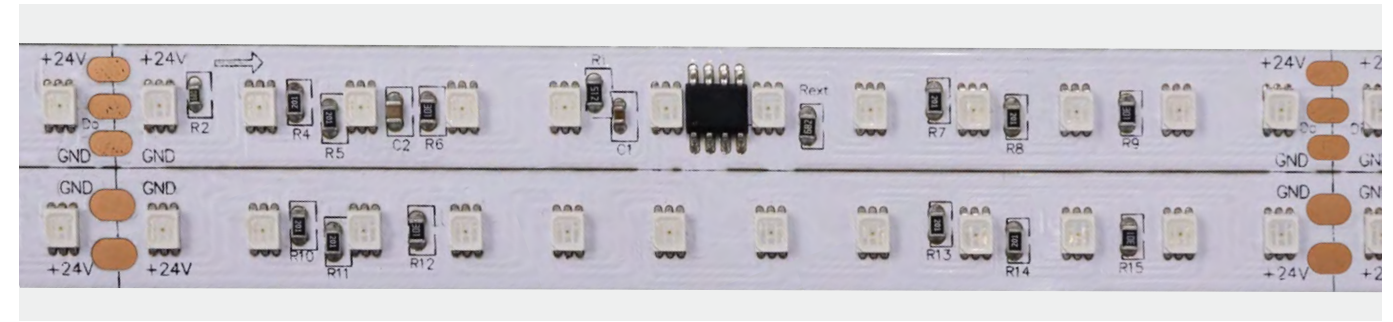

2835 RGB COLOR 20 MM 240LED DIGITAL STRIP