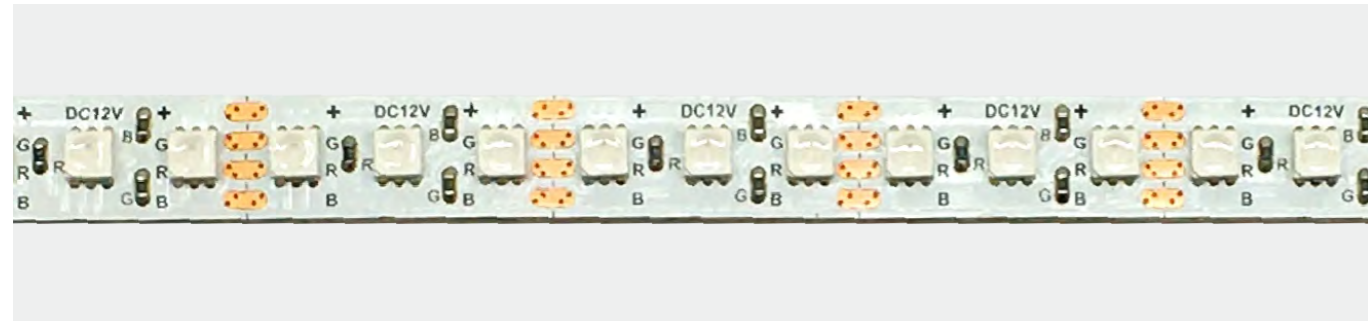

\*The strip light will come with 5 meter /reel  
 \*All the data above is just for reference under IP20. it is different with IP65, IP66, IP67, IP68

**24V DC 10mm 3838 240LED RGB Color LED Strip**

Model Number	Voltage (dc v)	Power (w)	LED Qty (pcs)	Lumens (lm/m)	Efficacy (lm/W)	CCT&Color (K)	CRI	Cutting unit (mm)	Beam Angle (o)
S10WXX-3838TC-024CV-240S-MY3	24	19.2	240	N/A	80	RGB	80/90	25	120

\*The strip light will come with 5 meter /reel  
 \*All the data above is just for reference under IP20. it is different with IP65, IP66, IP67, IP68

4040 10 MM 120LED RGB LED Strip

Model Number	Voltage (dc v)	Power (w)	LED Qty (pcs)	Lumens (lm/m)	Efficacy (lm/W)	CCT&Color (K)	CRI	Cutting unit (mm)	Beam Angle (o)
S10WXX-4040TC-024CV-120S-MY3	24	19.2	120	N/A	N/A	RGB	80/90	50	120