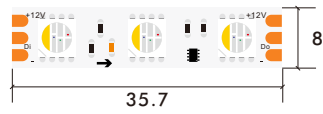

5050 RGBW COLOR 8/10/12 MM 84LED DIGITAL STRIP

TM1824P