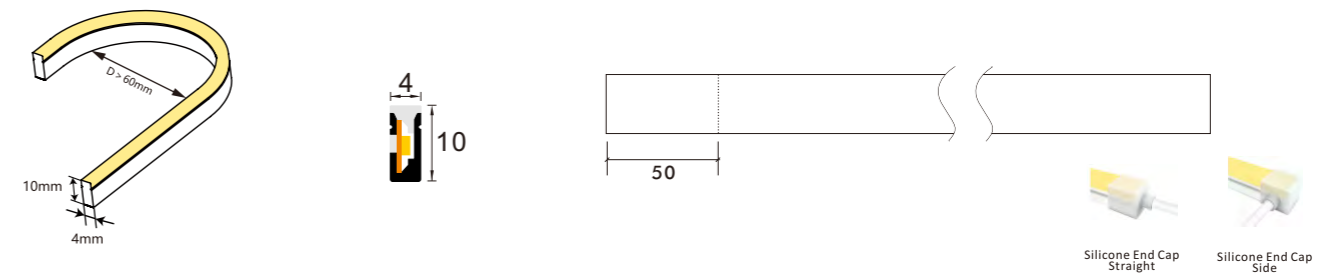

\*The neon flex will come with 5 meters /reel  
\*Customization will be accepted, like voltage, power, and color.

**Optional Accessories**

Item#	Description
2PCN-S0408-001	Silicone material, for 4*8mm end cap with hole for wire, come out in strange
2PCN-S0408-002	Silicone material, for 4*8mm end cap with hole for wire, come out from side
2PCN-S0408-003	Silicone material, for 4*8mm end cap without hole
2PCN-S0408-004	Aluminum clips, 10mm length
2PCN-S0408-005	Aluminum channel for 4*8mm one meter length