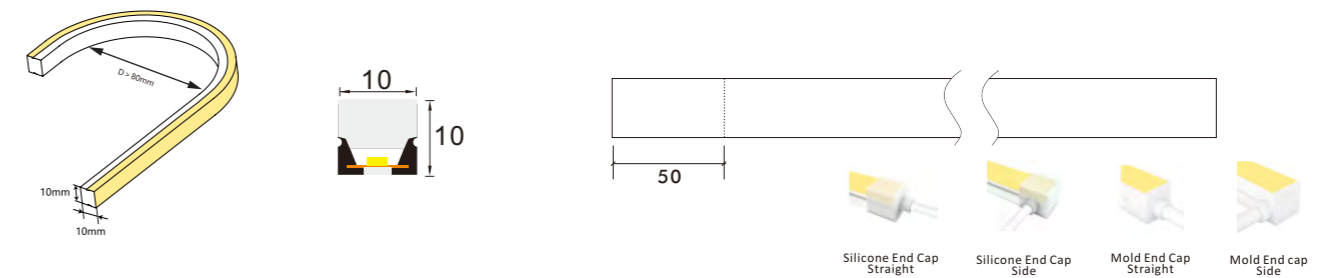

\*The neon flex will come with 5 meters /reel  
\*Customization will be accepted, like voltage, power, and color.

**Optional Accessories**

Item#	Discription
2PCN-1010-001	Silicone material, for 10*10mm end cap with hole for wire, come out in strange
2PCN-1010-002	Silicone material, for 10*10mm end cap with hole for wire, come out from side
2PCN-1010-003	Silicone material, for 10*10mm end cap without hole
2PCN-1010-004	Aluminum clips, 2mm lenght
2PCN-1010-005	Aluminum channel for 10*10mm one meter length
2PCN-1010-006	Flexible Aluminum channel for 10*10mm one meter length