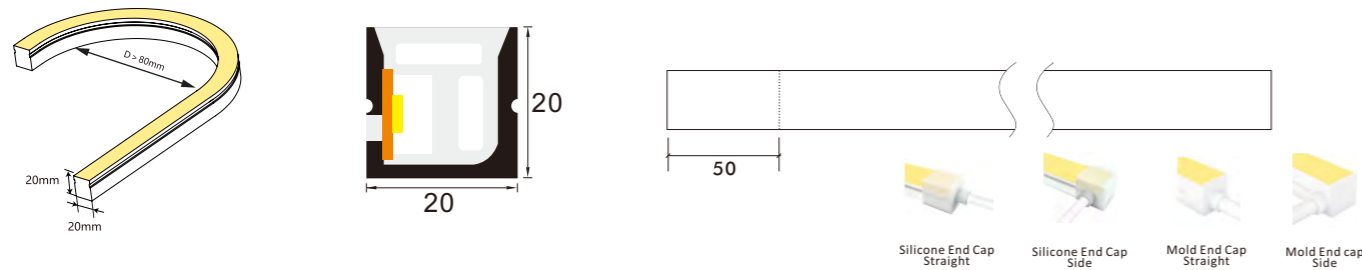

24V DC Side Bend 20*20mm Neon flex

Model Number	Voltage (dc v)	Power (w)	LED Qty (pcs)	Lumens (lm/m)	Efficacy (lm/W)	CCT&Color (K)	CRI	Cutting unit (mm)	Beam Angle (o)
N10W67-2835XX-024CV-140S-MY3-S2020	24	14	140	660	55	WHITE	80/90	50	120
N10W67-2835XX-024CV-168S-MY3-S2020MC	24	14	168	620	45	WHITE	80/90	11.9	120
N10W67-2216TW-024CV-240S-MY3-S2020	24	16	240	574	41	CCT	90	50	120
N10W67-2835TC-024CV-168S-MY3-S2020	24	16	168	N/A	N/A	RGB	N/A	35.7	120
N10W67-5050FC-024CV-096S-MY3-S2020	24	20	96	N/A	N/A	RGBW	N/A	62.5	120
N10W67-5050MC-024AD-084S-MY3-S2020	24	15	84	N/A	N/A	RGBW SPI	N/A	71.4	120
N10W67-5050MC-024CV-096DMX-MY3-S2020	24	20	96	N/A	N/A	RGBW DMX	N/A	62.5	120

Optional Accessories

Item#	Description
2PCN-2020-001	Silicone material, for 20*20mm end cap with hole for wire, come out in strange
2PCN-2020-002	Silicone material, for 20*20mm end cap with hole for wire, come out from side
2PCN-2020-003	Silicone material, for 20*20mm end cap without hole
2PCN-2020-004	Aluminum clips, 2mm lenght
2PCN-2020-005	Aluminum channel for 20*20mm one meter length
2PCN-2020-006	Flexible Aluminum channel for 20*20mm one meter length