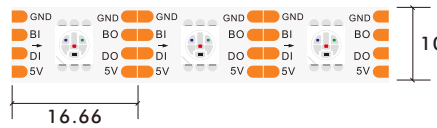

5V DC 60 Pixel 3 Line 10mm 5050 60LED RGB Color 60pixels Digital Strip

Model Number	Voltage (dc v)	Power (w)	LED Qty (pcs)	Lumens (lm/m)	Efficacy (lm/W)	CCT&Color (K)	CRI	Cutting unit (mm)	Bean Angle (o)
S10WXX-5050TC-005AD-060S-MY3-3X60	5	14	60	N/A	N/A	RGB	80/90	16.6	120

*The strip light will come with 5 meters /reel
*All the data above is just for reference under IP20. it is different with IP65, IP66, IP67, IP68