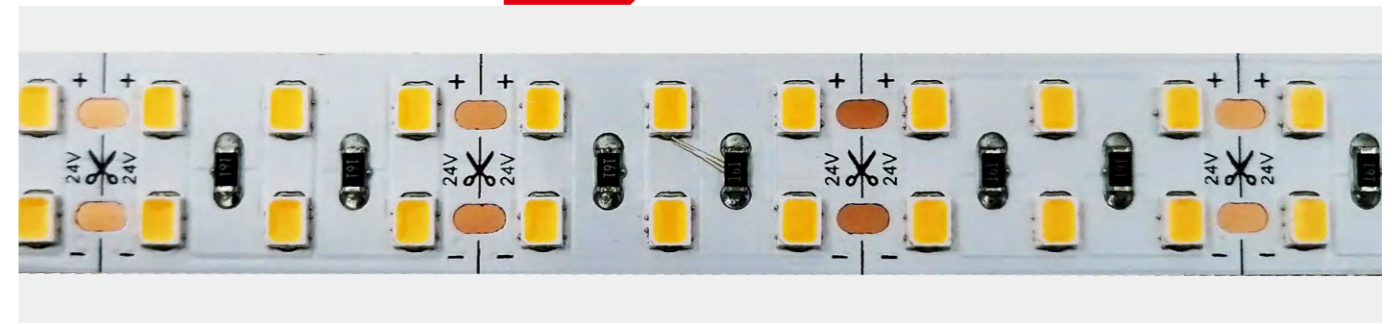

2835 15 MM 240LED WHITE **NEW**