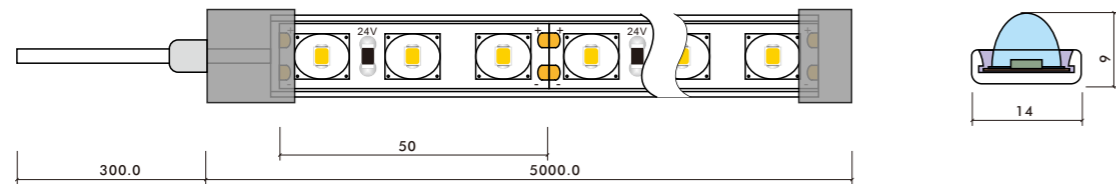

Item#	Description
2PCN-1409-004	Aluminum cilpsfor for 1409 Wall washer 20mm
2PCN-1409-005	Aluminum channel for for 1409 Wall washer, one meter