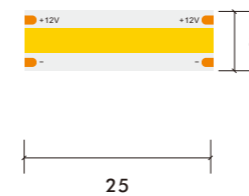

8 MM - 320 CHIPS/M

Single color COB Strip light