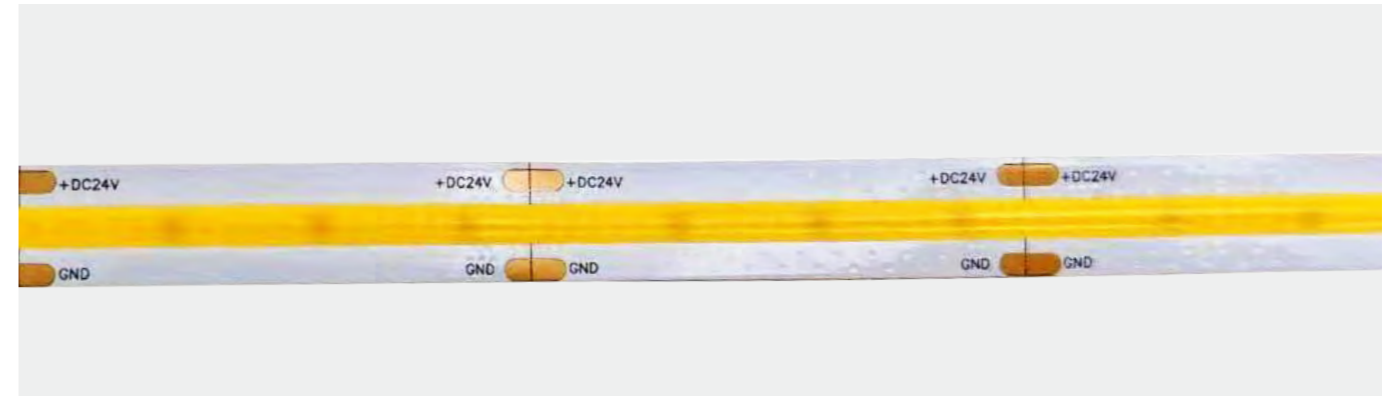

\*The strip light will come with 5 meters /reel  
 \*All the data above is just for reference under IP20. it is different with IP65, IP66, IP67, IP68

8 / 10 MM - 528 Chips/M

**24V DC 8mm 528 Chip/m Single Color COB Strip**