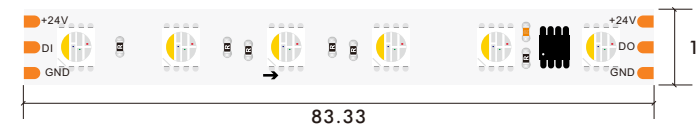

5050 RGBW COLOR 10 MM 72LED DIGITAL STRIP

UCS2904B

24V DC 12 Pixel 3 Line 10mm 5050 60LED RGBW Color 12pixels Digital Strip

Model Number	Voltage (dc v)	Power (w)	LED Qty (pcs)	Lumens (lm/m)	Efficacy (lm/W)	CCT&Color (K)	CRI	Cutting unit (mm)	Bean Angle (o)
S10WXX-5050MC-024AD-072S-MY3-3X12	24	22	72	N/A	N/A	RGBW	80/90	83.3	120

*The strip light will come with 5 meters /reel
*All the data above is just for reference under IP20. it is different with IP65, IP66, IP67, IP68