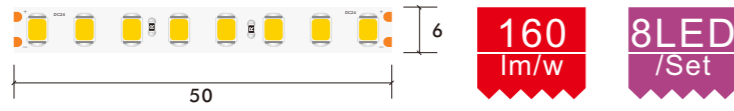

HIGH EFFICACY STRIP LIGHT

2835 6/8/10 MM 160LED WHITE

24V DC 6mm 2835 160LED Single Color LED Strip

Model Number	Voltage (dc v)	Power (w)	LED Qty (pcs)	Lumens (lm/m)	Efficacy (lm/W)	CCT&Color (K)	CRI	Cutting unit (mm)	Beam Angle (o)
S06WXX-283527-024CV-160S-MY3-HF	24	6	870	1020	145	2700	80/90	50	120
S06WXX-283530-024CV-160S-MY3-HF	24	6	930	1080	155	3000	80/90	50	120
S06WXX-283540-024CV-160S-MY3-HF	24	6	960	1140	160	4000	80/90	50	120
S06WXX-283560-024CV-160S-MY3-HF	24	6	930	1080	155	6000	80/90	50	120

*The strip light will come with 5 meters /reel
*All the data above is just for reference under IP20. it is different with IP65, IP66, IP67, IP68