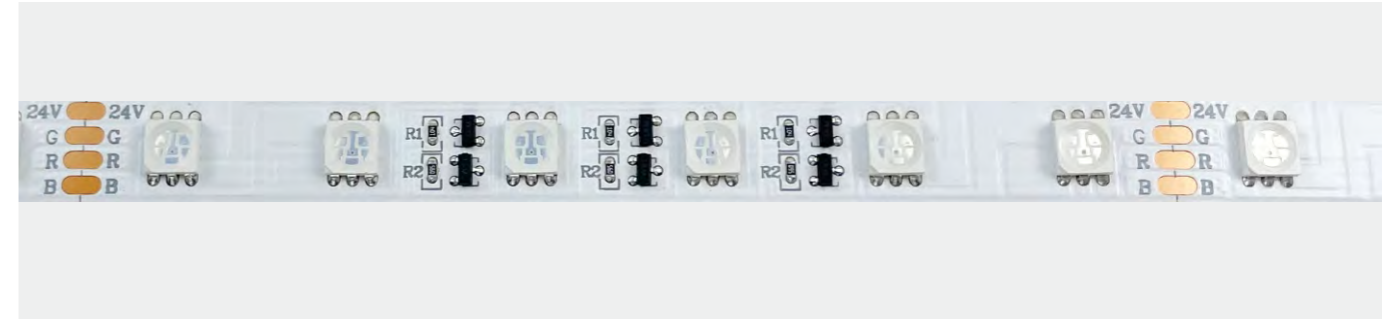

\*The strip light will come with 5 meters /reel  
\*All the data above is just for reference under IP20. it is different with IP65, IP66, IP67, IP68

5050 CCT Tunable Constant current

24V DC 10mm 5050 60LED CCT Tunable Ultra Long LED Strip									
Model Number	Voltage (dc v)	Power (w)	LED Qty (pcs)	Lumens (lm/m)	Efficacy (lm/W)	CCT&Color (K)	CRI	Cutting unit (mm)	Beam Angle (o)
S10WXX-5050TW-024CC-060S-MY3-L10	24	10	60	950	95	CCT	80/90	100	120

\*The strip light will come with 5 meters /reel  
 \*All the data above is just for reference under IP20. it is different with IP65, IP66, IP67, IP68

5050 RGB ULTRA LONG STRIP

24V DC 10mm 5050 60LED RGB 10M Ultra Long LED Strip									
Model Number	Voltage (dc v)	Power (w)	LED Qty (pcs)	Lumens (lm/m)	Efficacy (lm/W)	CCT&Color (K)	CRI	Cutting unit (mm)	Beam Angle (o)
S10WXX-5050TC-024CC-060S-MY3-L10	24	8	60	N/A	N/A	RGB	80/90	100	120