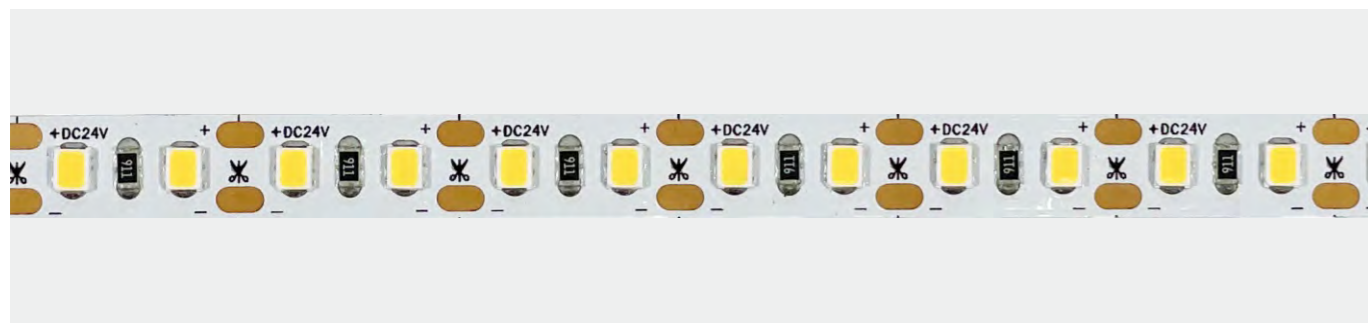

MINI CUT LED STRIP (DOUBLE LEDS CUT)