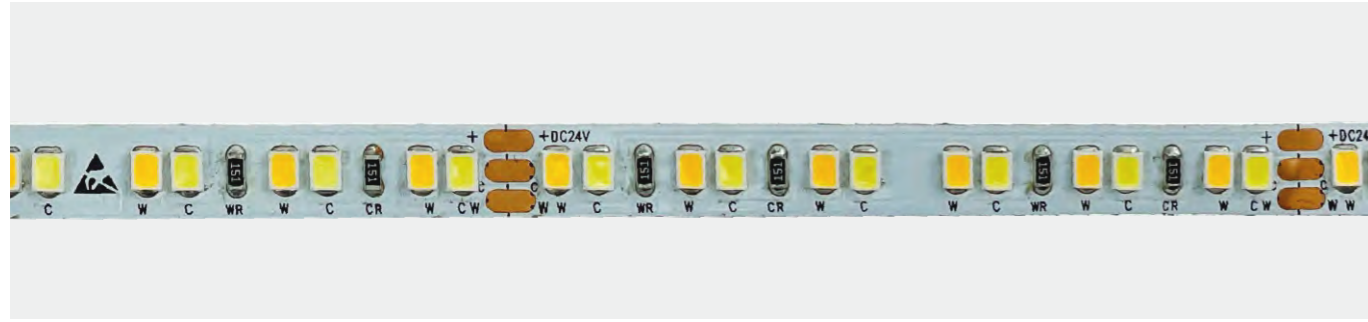

2835 8mm CCT LED Strip

Model Number	Voltage (dc v)	Power (w)	LED Qty (pcs)	Lumens (lm/m)	Efficacy (lm/W)	CCT&Color (K)	CRI	Cutting unit (mm)	Beam Angle (o)
S08WXX-2835TW-024CV-168S-MY3	24	14.4	168	1152	80	CCT	80/90	71.4	120

*The strip light will come with 5 meters /reel
*All the data above is just for reference under IP20. it is different with IP65, IP66, IP67, IP68