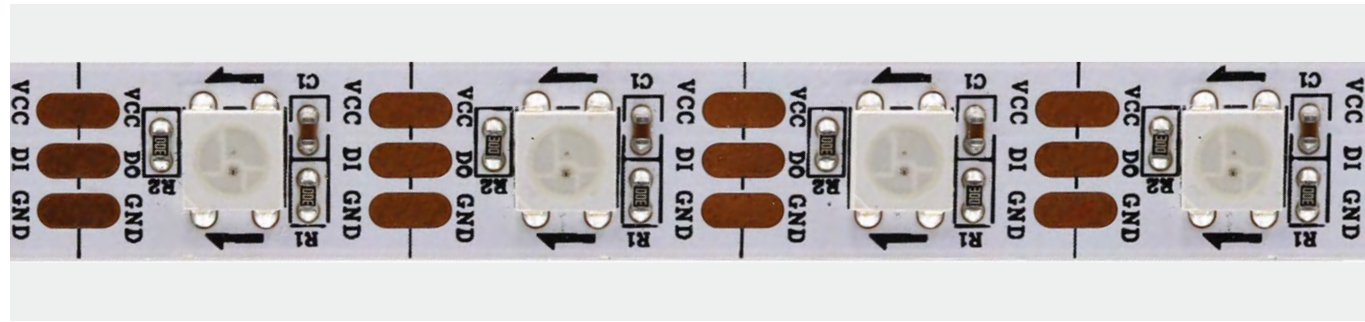

5050 RGB COLOR 10 MM 60LED DIGITAL STRIP