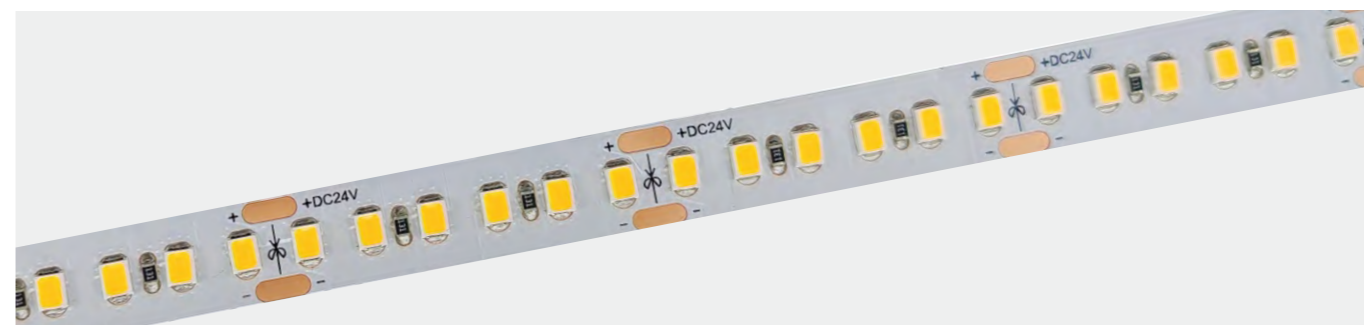

2835 10 MM 168LED WHITE