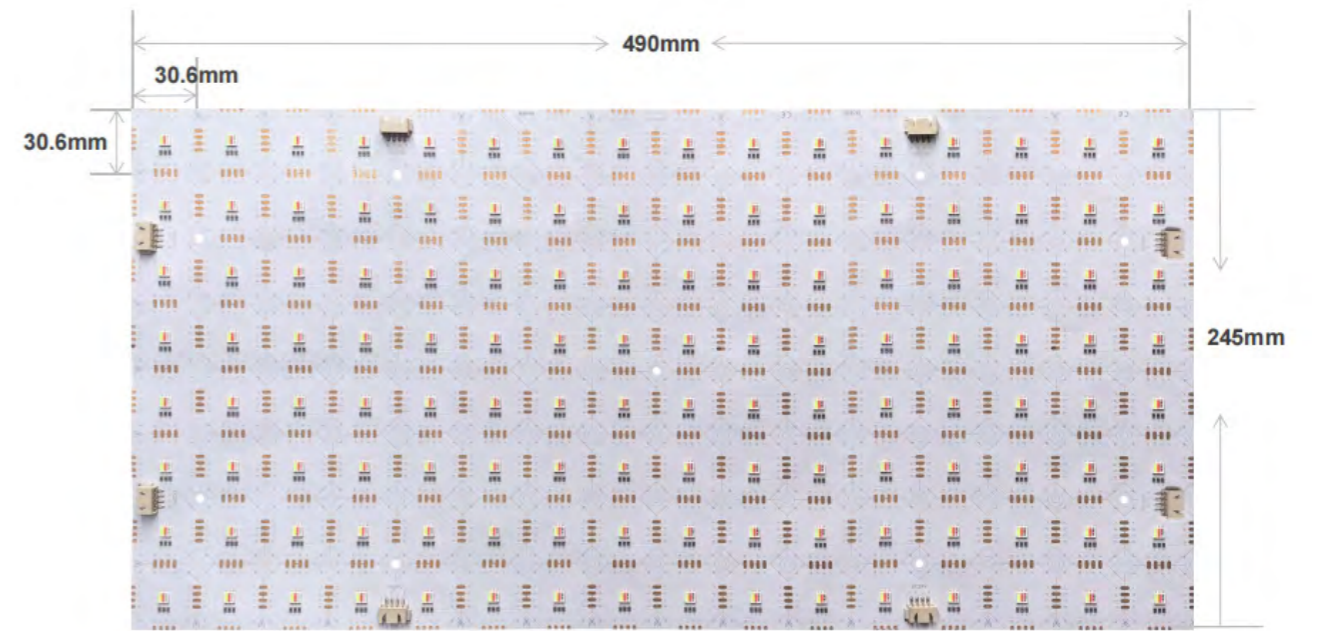

FLEX PANEL SHEET-RGB

NEW