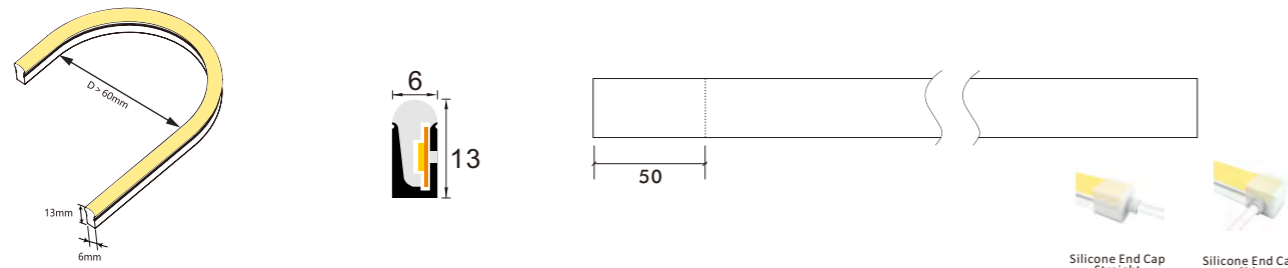

\*The neon flex will come with 5 meters /reel  
\*Customization will be accepted, like voltage, power, and color.

**Optional Accessories**

Item#	Description
2PCN-S0612-001	Silicone material, for 6*12mm end cap with hole for wire, come out in strange
2PCN-S0612-002	Silicone material, for 6*12mm end cap with hole for wire, come out from side
2PCN-S0612-003	Silicone material, for 6*12mm end cap without hole
2PCN-S0612-004	Aluminum clips, 10mm length
2PCN-S0612-005	Aluminum channel for 6*12mm one meter length
2PCN-S0612-006	Flexible Aluminum channel for 6*12mm one meter length
2PCN-S0612-007	Silicone material, for 6*12mm end cap with hole for wire, come out from bottom