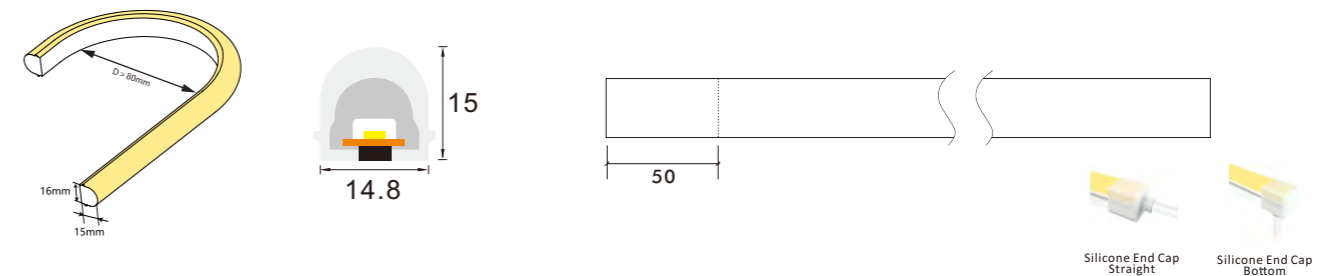

24V DC Top Bend D16*15mm Neon flex

Model Number	Voltage (dc v)	Power (w)	LED Qty (pcs)	Lumens (lm/m)	Efficacy (lm/W)	CCT&Color (K)	CRI	Cutting unit (mm)	Beam Angle (o)
N10W67-2835XX-024CV-140S-MY3-D1615	24	14	140	660	55	WHITE	80/90	50	120
N10W67-2835XX-024CV-168S-MY3-D1615MC	24	14	168	620	45	WHITE	80/90	11.9	120
N10W67-2835XX-230CC-120S-MY3-D1615	24	15	120	1125	75	WHITE	80/90	100	120
N10W67-2216TW-024CV-240S-MY3-D1615	24	16	240	574	41	CCT	90	50	120
N10W67-2835TC-024CV-168S-MY3-D1615	24	16	168	N/A	N/A	RGB	N/A	35.7	120
N10W67-5050FC-024CV-096S-MY3-D1615	24	20	96	N/A	N/A	RGBW	N/A	62.5	120
N10W67-5050MC-024AD-084S-MY3-D1615	24	15	84	N/A	N/A	RGBW SPI	N/A	71.4	120
N10W67-5050MC-024CV-096DMX-MY3-D1615	24	20	96	N/A	N/A	RGBW DMX	N/A	62.5	120