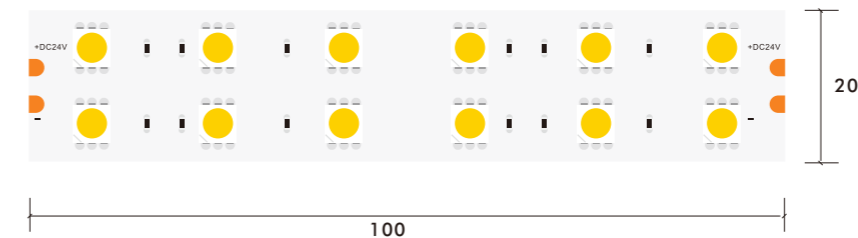

Model Number	Voltage (dc v)	Power (w)	LED Qty (pcs)	Lumens (lm/m)	Efficacy (lm/W)	CCT&Color (K)	CRI	Cutting unit (mm)	Beam Angle (o)
S20WXX-505027-024CV-120D-MY3	24	24	120	1920	80	2700	80/90	100	120
S20WXX-505030-024CV-120D-MY3	24	24	120	2040	85	3000	80/90	100	120
S20WXX-505040-024CV-120D-MY3	24	24	120	2160	90	4000	80/90	100	120
S20WXX-505060-024CV-120D-MY3	24	24	120	2040	85	6000	80/90	100	120

*The strip light will come with 5 meters /reel
*All the data above is just for reference under IP20. it is different with IP65, IP66, IP67, IP68