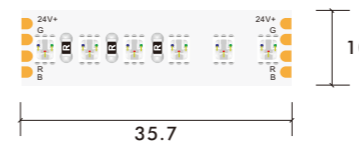

24V DC 10mm 3838 168LED RGB Color LED Strip

Model Number	Voltage (dc v)	Power (w)	LED Qty (pcs)	Lumens (lm/m)	Efficacy (lm/W)	CCT&Color (K)	CRI	Cutting unit (mm)	Beam Angle (o)
S10WXX-3838TC-024CV-168S-MY3	24	16.8	168	N/A	N/A	RGB	80/90	35.7	120

*The strip light will come with 5 meter /reel
*All the data above is just for reference under IP20. it is different with IP65, IP66, IP67, IP68