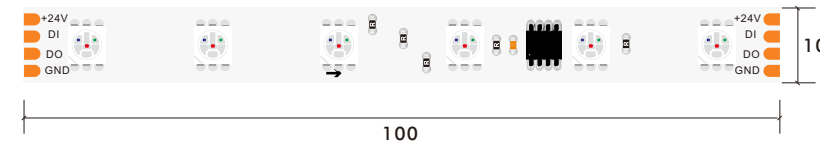

TM1934

24V DC	10 Pixel	4 Line	10mm 5050 60LED RGB Color 10pixels Digital Strip							
Model Number	Voltage (dc v)	Power (w)	LED Qty (pcs)	Lumens (lm/m)	Efficacy (lm/W)	CCT&Color (K)	CRI	Cutting unit (mm)	Bean Angle (o)	
S10WXX-5050TC-024AD-060S-MY3-4X10	24	12	60	N/A	N/A	RGB	80/90	100	120	

*The strip light will come with 5 meters /reel
*All the data above is just for reference under IP20. it is different with IP65, IP66, IP67, IP68