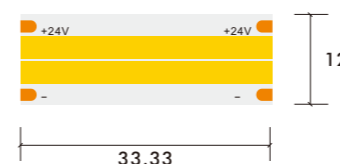

24V DC 12mm 900 Chip/M White Color Multiple Rows COB Strip

Model Number	Voltage (dc v)	Power (w)	LED Qty (pcs)	Lumens (lm/m)	Efficacy (lm/W)	CCT&Color (K)	CRI	Cutting unit (mm)	Beam Angle (o)
S12W20-FCOB30-024CV-900D-MY3	24	28	900	800	85	2700	90	33.33	180
S12W20-FCOB30-024CV-900D-MY3	24	28	900	850	90	3000	90	33.33	180
S12W20-FCOB30-024CV-900D-MY3	24	28	900	900	95	4000	90	33.33	180
S12W20-FCOB30-024CV-900D-MY3	24	28	900	850	90	6000	90	33.33	180

*The strip light will come with 5 meters /reel
*All the data above is just for reference under IP20. it is different with IP65, IP66, IP67, IP68