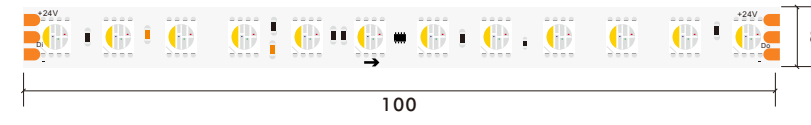

WS2814F

12V DC 10 Pixel 3 Line

8mm 4040 120LED RGBW Color 10pixels Digital Strip

Model Number	Voltage (dc v)	Power (w)	LED Qty (pcs)	Lumens (lm/m)	Efficacy (lm/W)	CCT&Color (K)	CRI	Cutting unit (mm)	Bean Angle (o)
S08WXX-4040MC-012AD-120S-MY3-3X10	12	7.5	120	N/A	N/A	RGBW	80/90	100	120

*The strip light will come with 5 meters /reel
*All the data above is just for reference under IP20. it is different with IP65, IP66, IP67, IP68