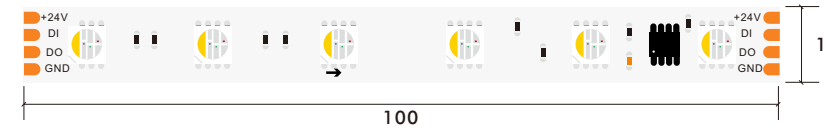

FW1834

24V DC 10 Pixel 4 Line 10mm 5050 60LED RGBW Color 10pixels Digital Strip

Model Number	Voltage (dc v)	Power (w)	LED Qty (pcs)	Lumens (lm/m)	Efficacy (lm/W)	CCT&Color (K)	CRI	Cutting unit (mm)	Bean Angle (o)
S10WXX-5050MC-024AD-060S-MY3-4X10	24	10	60	N/A	N/A	RGBW	80/90	100	120

*The strip light will come with 5 meters /reel
*All the data above is just for reference under IP20. it is different with IP65, IP66, IP67, IP68