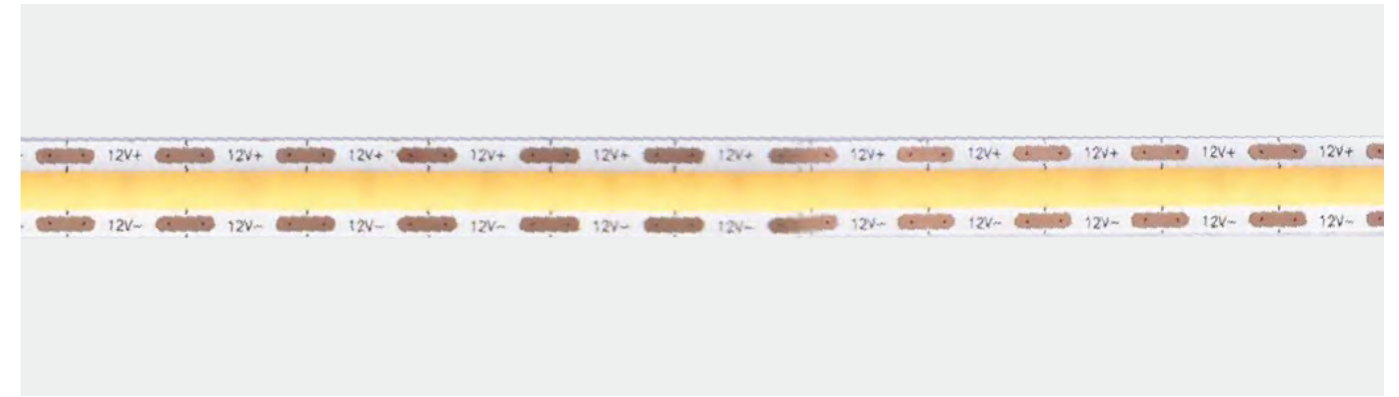

8 MM - 512 Chips/M

12V DC 8mm 512 Chip/M White Color Mini Cut COB Strip

Model Number	Voltage (dc v)	Power (w)	LED Qty (pcs)	Lumens (lm/m)	Efficacy (lm/W)	CCT&Color (K)	CRI	Cutting unit (mm)	Beam Angle (o)
S08W20-FCOB27-012CV-512S-MY3-MC	12	9	512	810	90	2700	90	7.8	180
S08W20-FCOB30-012CV-512S-MY3-MC	12	9	512	855	95	3000	90	7.8	180
S08W20-FCOB40-012CV-512S-MY3-MC	12	9	512	900	100	4000	90	7.8	180
S08W20-FCOB60-012CV-512S-MY3-MC	12	9	512	855	95	6000	90	7.8	180

*The strip light will come with 5 meters /reel
*All the data above is just for reference under IP20. it is different with IP65, IP66, IP67, IP68

24V DC 8mm 512 Chip/M White Color Mini Cut COB Strip

Model Number	Voltage (dc v)	Power (w)	LED Qty (pcs)	Lumens (lm/m)	Efficacy (lm/W)	CCT&Color (K)	CRI	Cutting unit (mm)	Beam Angle (o)
S08W20-FCOB27-024CV-512S-MY3-MC	24	9	512	810	90	2700	90	15.62	180
S08W20-FCOB30-024CV-512S-MY3-MC	24	9	512	855	95	3000	90	15.62	180
S08W20-FCOB40-024CV-512S-MY3-MC	24	9	512	900	100	4000	90	15.62	180
S08W20-FCOB60-024CV-512S-MY3-MC	24	9	512	855	95	6000	90	15.62	180

*The strip light will come with 5 meters /reel
*All the data above is just for reference under IP20. it is different with IP65, IP66, IP67, IP68