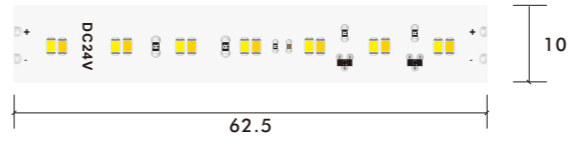

DIM TO WARM LED STRIP

2216 10 MM 224LED DIM TO WARM LED Strip