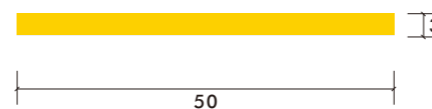

24V DC 8mm 480 Chip/M White Color Narrow PCB COB Strip

Model Number	Voltage (dc v)	Power (w)	LED Qty (pcs)	Lumens (lm/m)	Efficacy (lm/W)	CCT&Color (K)	CRI	Cutting unit (mm)	Beam Angle (o)
S03W20-FCOB27-024CV-480S-MY3	24	5	480	450	90	2700	90	50	180
S03W20-FCOB30-024CV-480S-MY3	24	5	480	470	95	3000	90	50	180
S03W20-FCOB40-024CV-480S-MY3	24	5	480	500	100	4000	90	50	180
S03W20-FCOB60-024CV-480S-MY3	24	5	480	470	95	6000	90	50	180

*The strip light will come with 5 meters /reel
*All the data above is just for reference under IP20. it is different with IP65, IP66, IP67, IP68