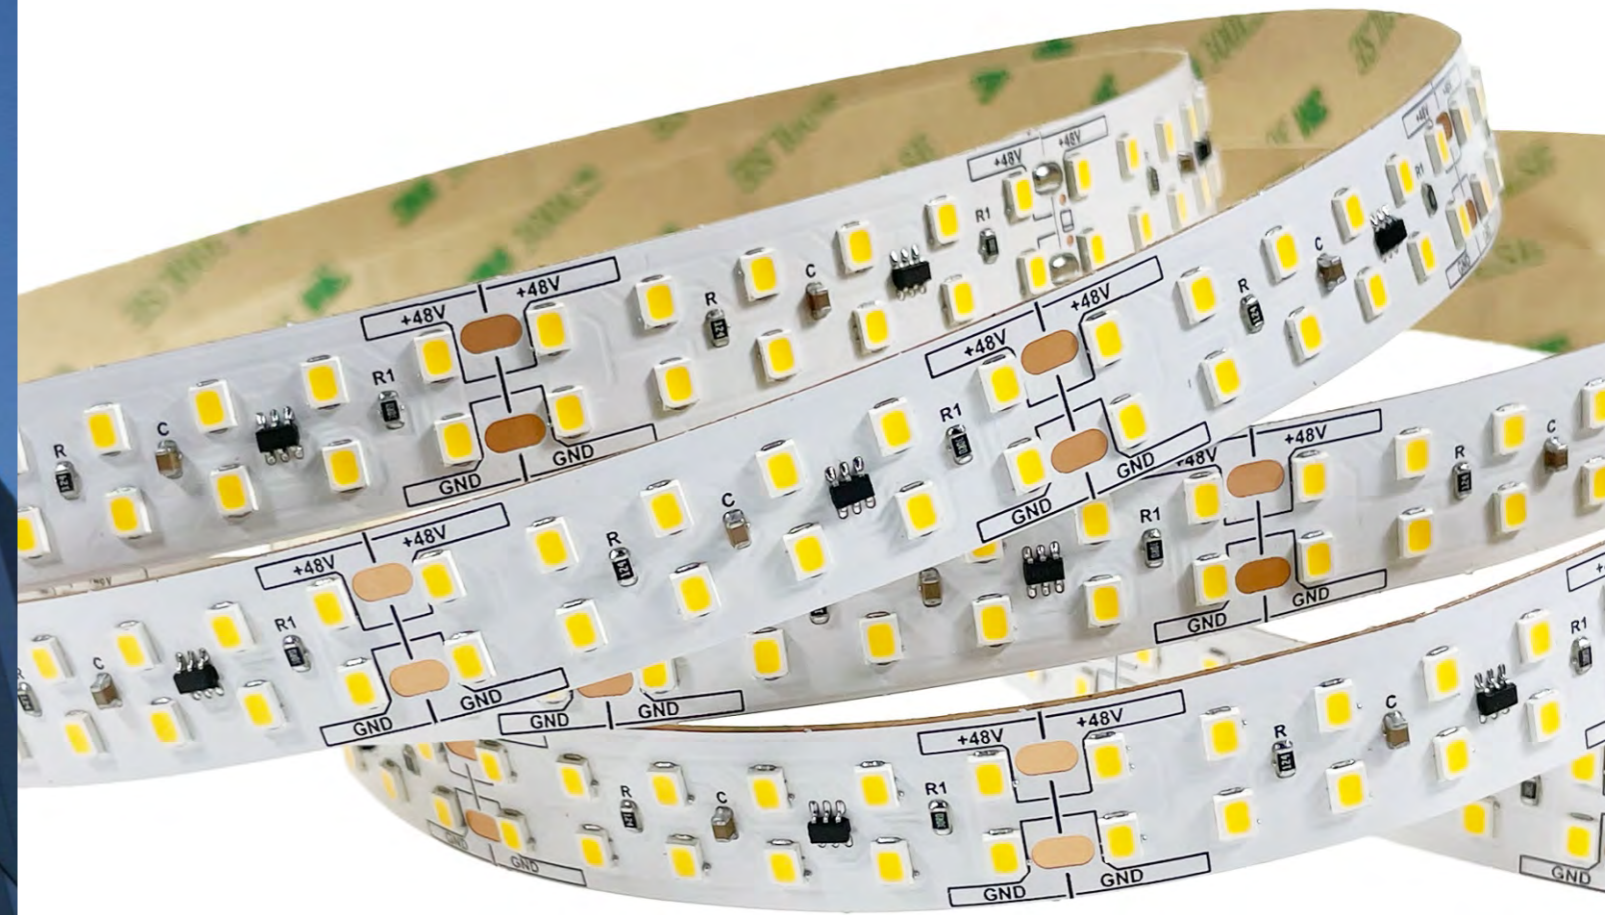

48V STRIP LIGHT

48V LED STRIP