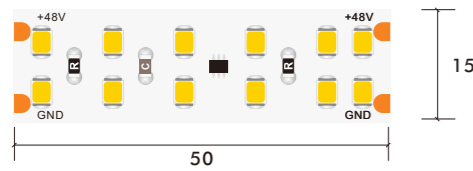

\*The strip light will come with 5 meters /reel  
 \*All the data above is just for reference under IP20. it is different with IP65, IP66, IP67, IP68

5050 RGB ULTRA LONG STRIP

24V DC 10mm 5050 60LED RGB 10M Ultra Long LED Strip									
Model Number	Voltage (dc v)	Power (w)	LED Qty (pcs)	Lumens (lm/m)	Efficacy (lm/W)	CCT&Color (K)	CRI	Cutting unit (mm)	Beam Angle (o)
S10WXX-5050TC-024CC-060S-MY3-L10	24	8	60	N/A	N/A	RGB	80/90	100	120

\*The strip light will come with 5 meters /reel  
 \*All the data above is just for reference under IP20. it is different with IP65, IP66, IP67, IP68

5050 RGBW ULTRA LONG STRIP

Model Number	Voltage (dc v)	Power (w)	LED Qty (pcs)	Lumens (lm/m)	Efficacy (lm/W)	CCT&Color (K)	CRI	Cutting unit (mm)	Beam Angle (o)
S12WXX-5050MC-024CC-060S-MY3-L10	24	12	60	N/A	N/A	RGBW	80/90	100	120

# 48V STRIP LIGHT

48V LED STRIP

2835 15 MM 240LED WHITE

48V DC 48V 15mm 2835 240LED Single Color LED Strip										
Model Number	Voltage (dc v)	Power (w)	LED Qty (pcs)	Lumens (lm/m)	Efficacy (lm/W)	CCT&Color (K)	CRI	Cutting unit (mm)	Beam Angle (o)	
S15WXX-283527-048CV-240S-MY3	48	12	240	1520	80	2700	80/90	50	120	
S15WXX-283530-048CV-240S-MY3	48	12	240	1615	85	3000	80/90	50	120	
S15WXX-283540-048CV-240S-MY3	48	12	240	1805	95	4000	80/90	50	120	
S15WXX-283560-048CV-240S-MY3	48	12	240	1786	94	6000	80/90	50	120	