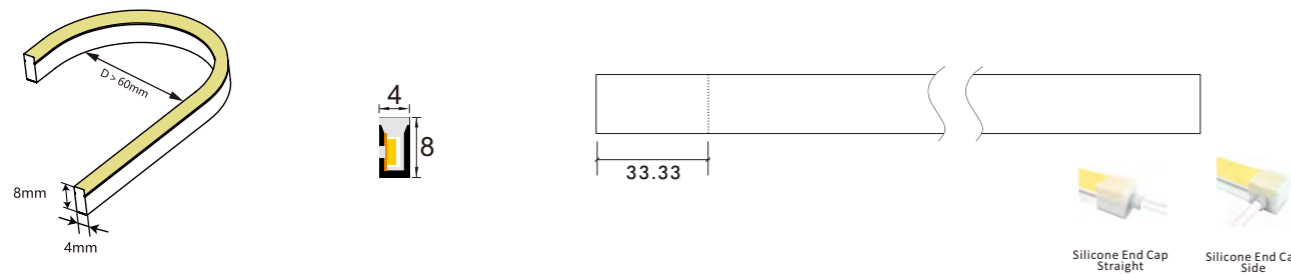

24V DC Side Bend 4*8mm Neon flex

Model Number	Voltage (dc v)	Power (w)	LED Qty (pcs)	Lumens (lm/m)	Efficacy (lm/W)	CCT&Color (K)	CRI	Cutting unit (mm)	Beam Angle (o)
N05W67-221627-024CV-210S-MY3-S0408	24	6	210	240	40	2700	90	33.33	120
N05W67-221630-024CV-210S-MY3-S0408	24	6	210	270	45	3000	90	33.33	120
N05W67-221640-024CV-210S-MY3-S0408	24	6	210	330	55	4000	90	33.33	120
N05W67-221660-024CV-210S-MY3-S0408	24	6	210	270	45	6000	90	33.33	120

*The neon flex will come with 5 meters /reel
*Customization will be accepted, like voltage, power, and color.